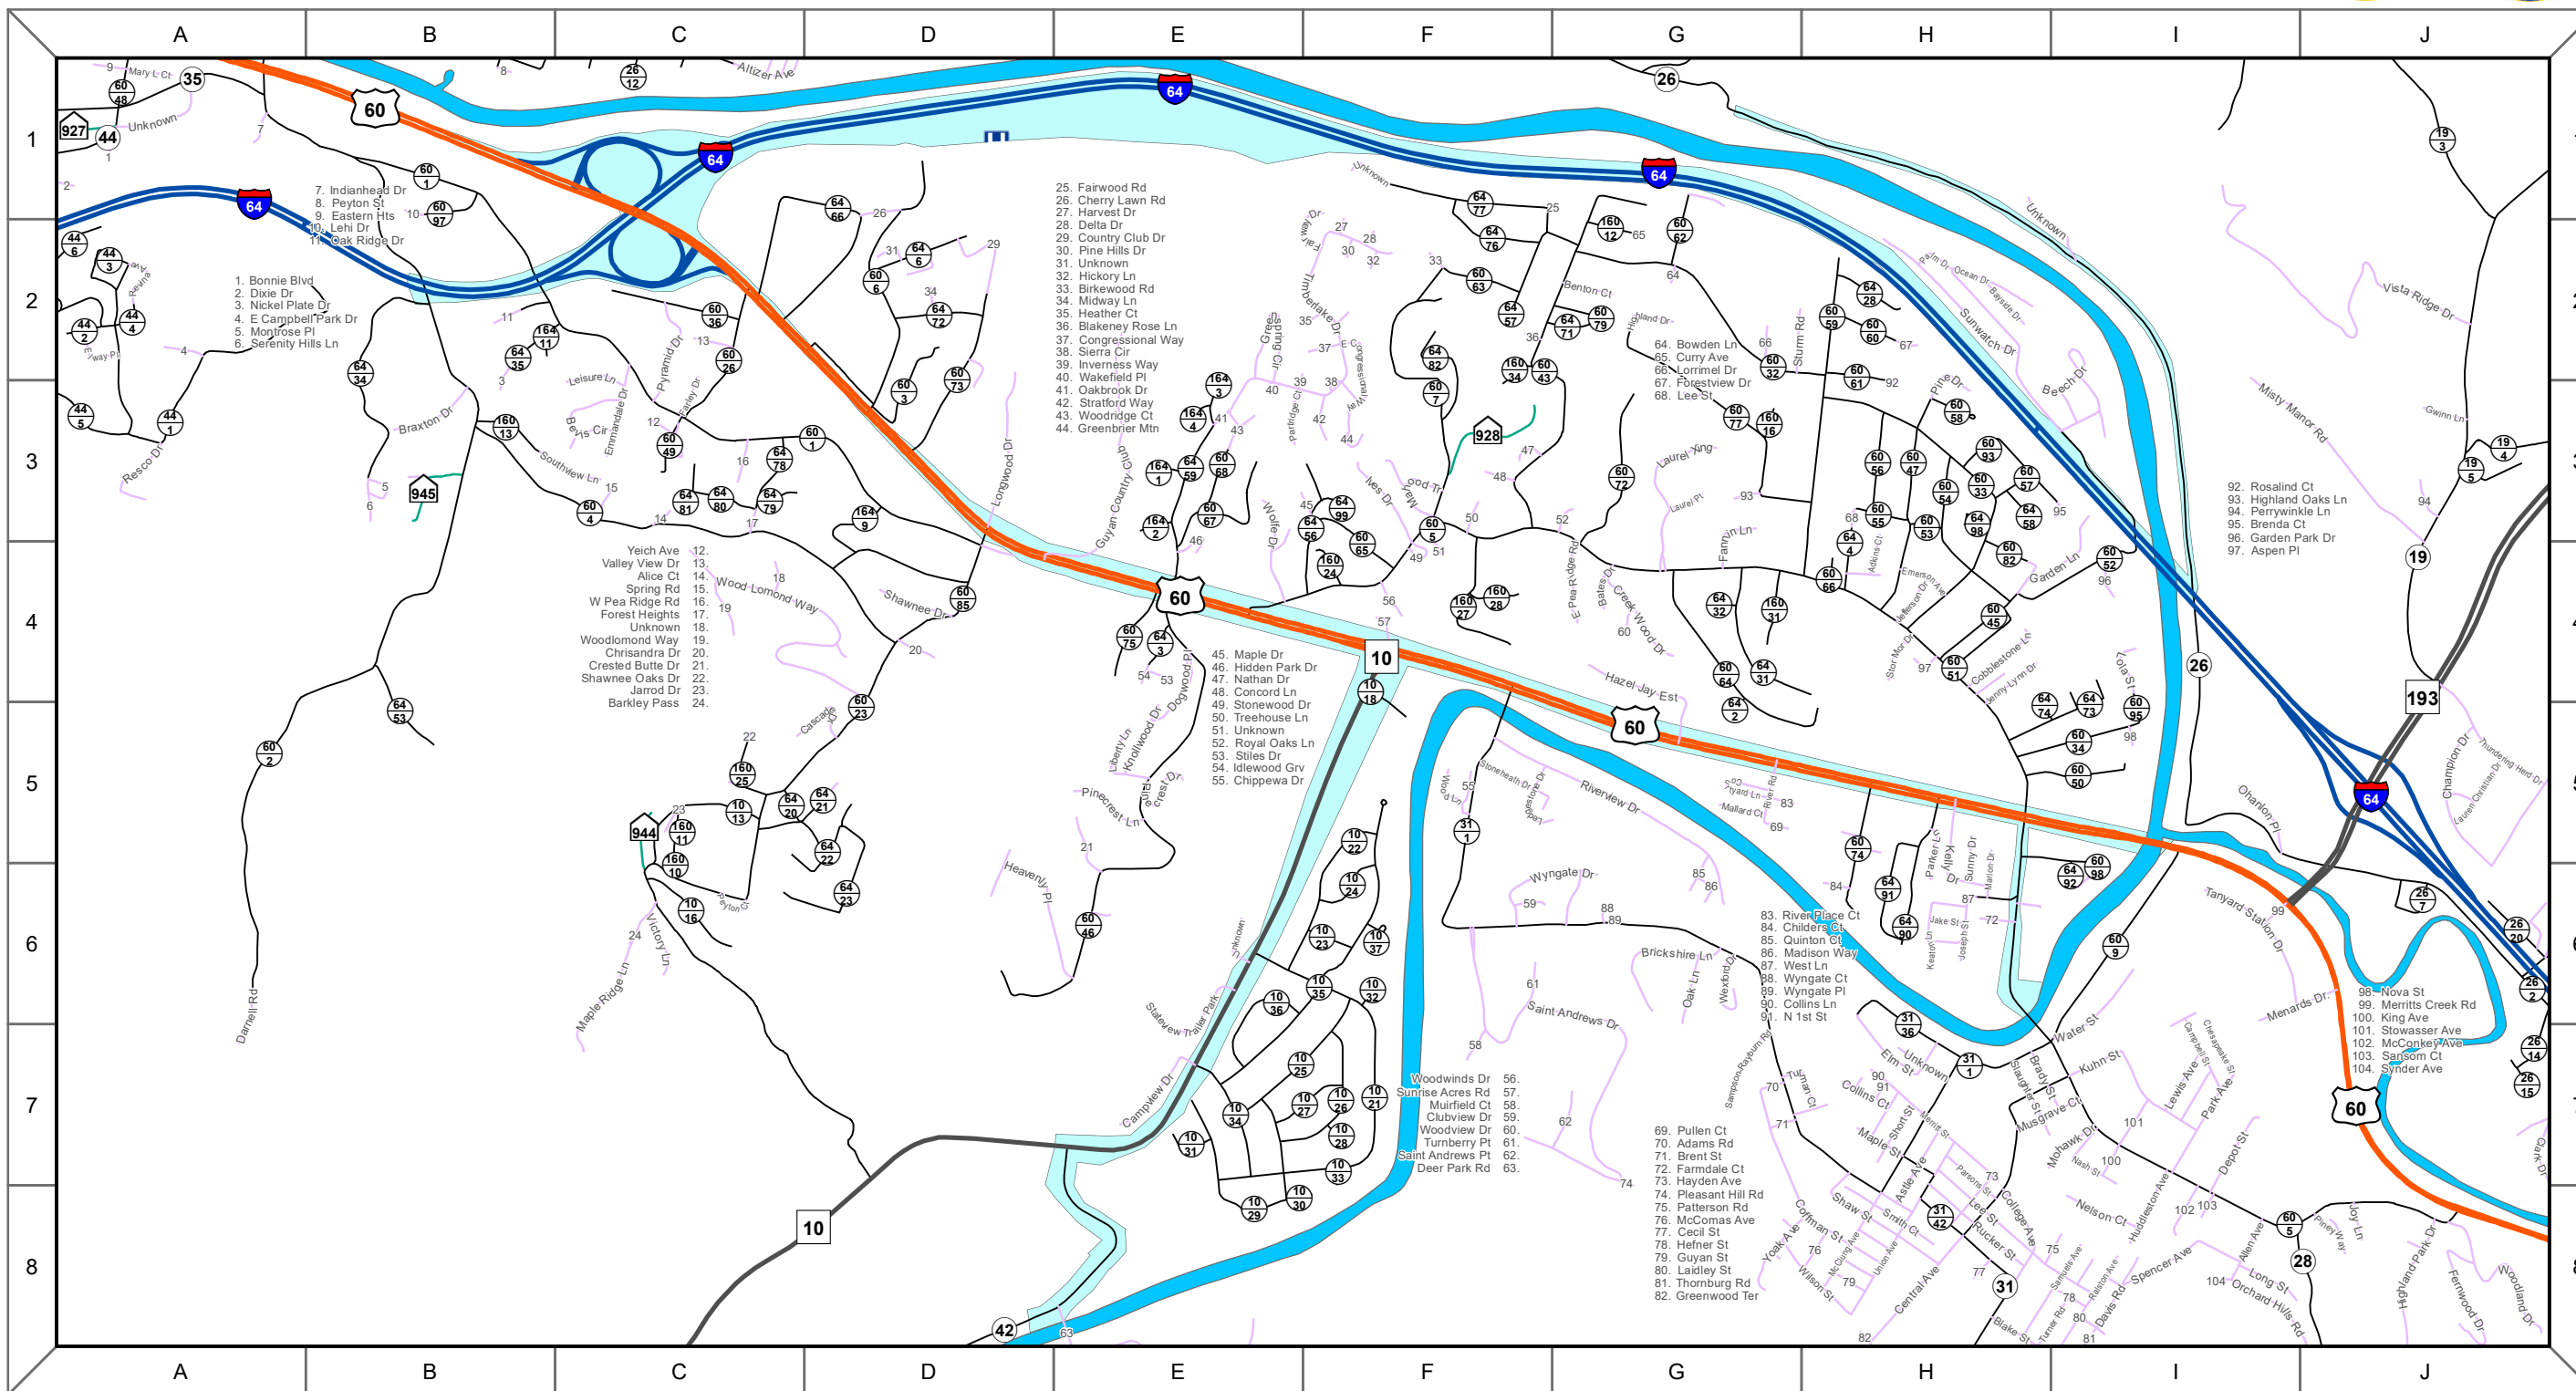

Barboursville

2021 Municipal Mileage Updated via Municipal Response
 Last revision: 4/14/2022
 Data as of: July 2021

This map was developed by the West Virginia Department of Transportation (WVDOT) Strategic Data Management & Technology Division and is provided for general reference only. The WVDOT does not guarantee the accuracy, completeness, or currentness of any information presented and disclaims any warranties, whether expressed or implied. Users who rely on the information contained in this map do so at their own risk. The WVDOT and its agents will not be held liable for inaccurate, outdated, or otherwise erroneous information, or for damages arising, whether directly or indirectly, from use or misuse of this map or any data contained herein.

Print date: Thursday, April 14, 2022