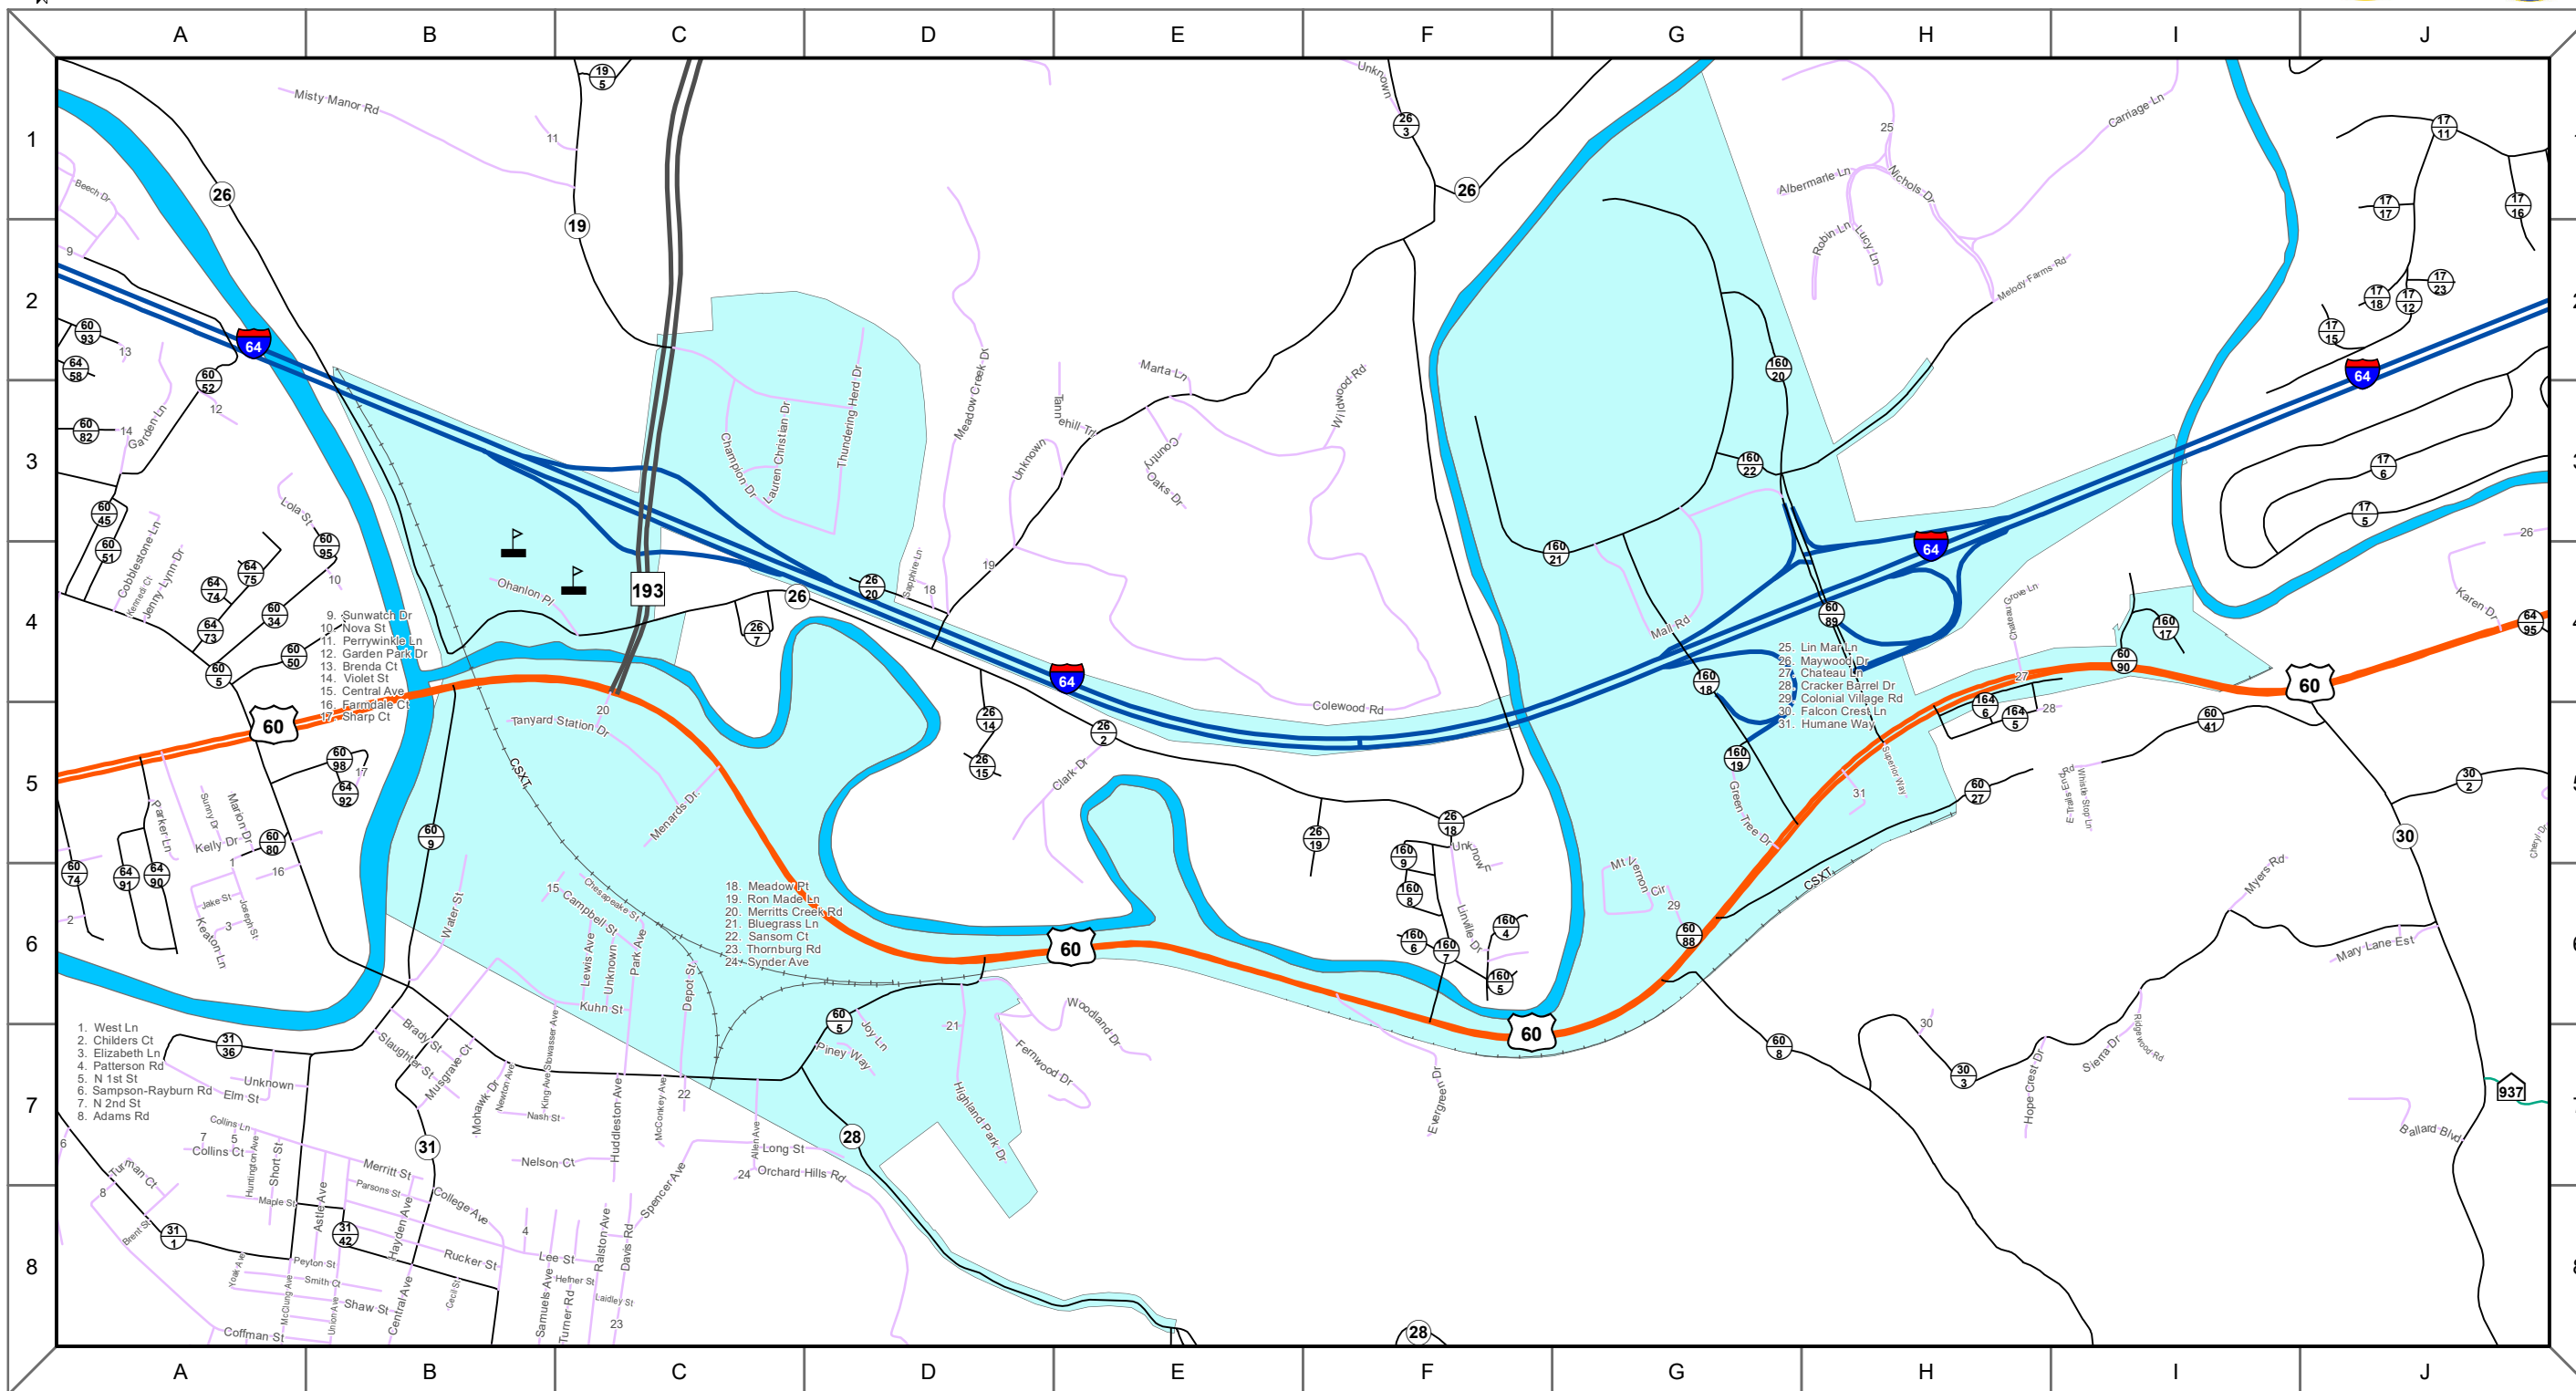

# Barboursville

2021 Municipal Mileage Updated via Municipal Response  
 Last revision: 4/14/2022  
 Data as of: July 2021

This map was developed by the West Virginia Department of Transportation (WVDOT) Strategic Data Management & Technology Division and is provided for general reference only. The WVDOT does not guarantee the accuracy, completeness, or currentness of any information presented and disclaims any warranties, whether expressed or implied. Users who rely on the information contained in this map do so at their own risk. The WVDOT and its agents will not be held liable for inaccurate, outdated, or otherwise erroneous information, or for damages arising, whether directly or indirectly, from use or misuse of this map or any data contained herein.

- Schools
- Hospitals
- Municipal Non-State Route
- Interstate
- US Highway
- State Route
- County Route
- Federal Aid Non State (FANS)
- Harp Route
- Railroad
- River