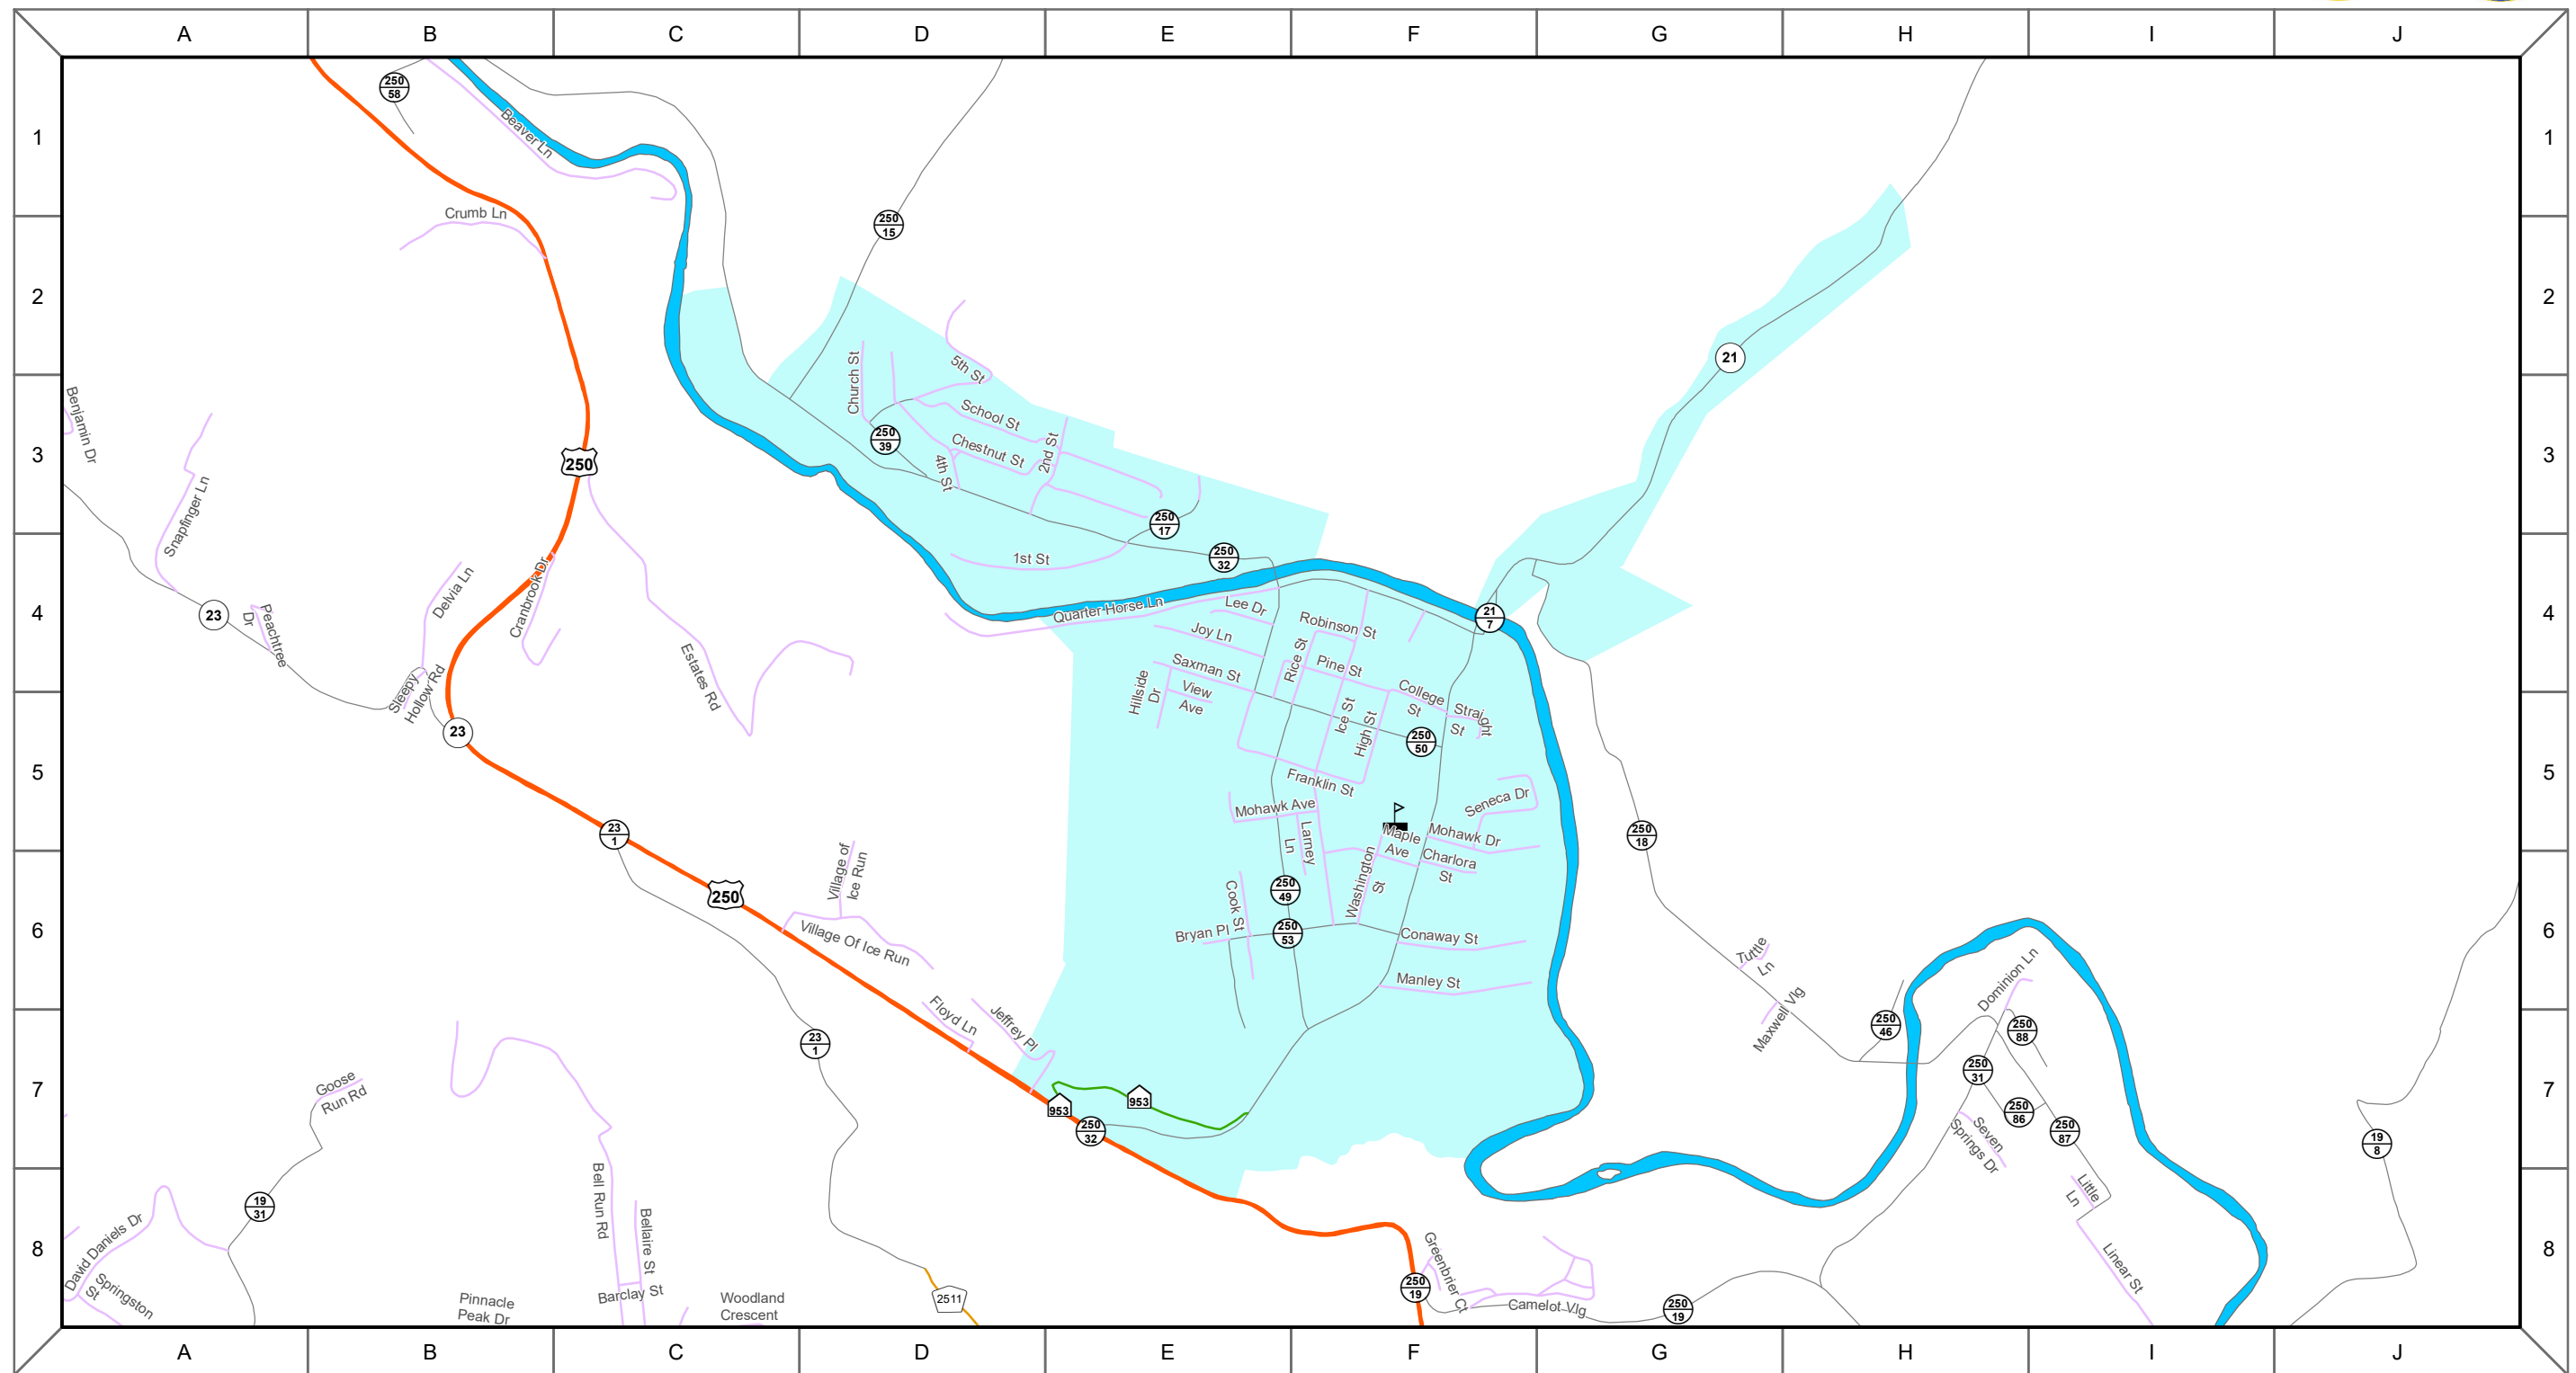

Barrackville

1 in = 0.224 miles

2021 Municipal Mileage Updated via Municipal Response
 Last revision: 4/14/2022
 Data as of: July 2021

This map was developed by the West Virginia Department of Transportation (WVDOT) Strategic Data Management and Technology Division and is provided for general reference only. The WVDOT does not guarantee the accuracy, completeness, or currentness of any information presented and disclaims any warranties, whether expressed or implied. Users who rely on the information contained in this map do so at their own risk. The WVDOT and its agents will not be held liable for inaccurate, outdated, or otherwise erroneous information, or for damages arising, whether directly or indirectly, from use or misuse of this map or any data contained herein.

Print date: Thursday, April 14, 2022

- Schools
- Hospitals
- Railroad
- Municipal Non-State Route
- Interstate
- US Highway
- State Route
- County Route
- Federal Aid Non-State (FANS)
- HARP Route
- River