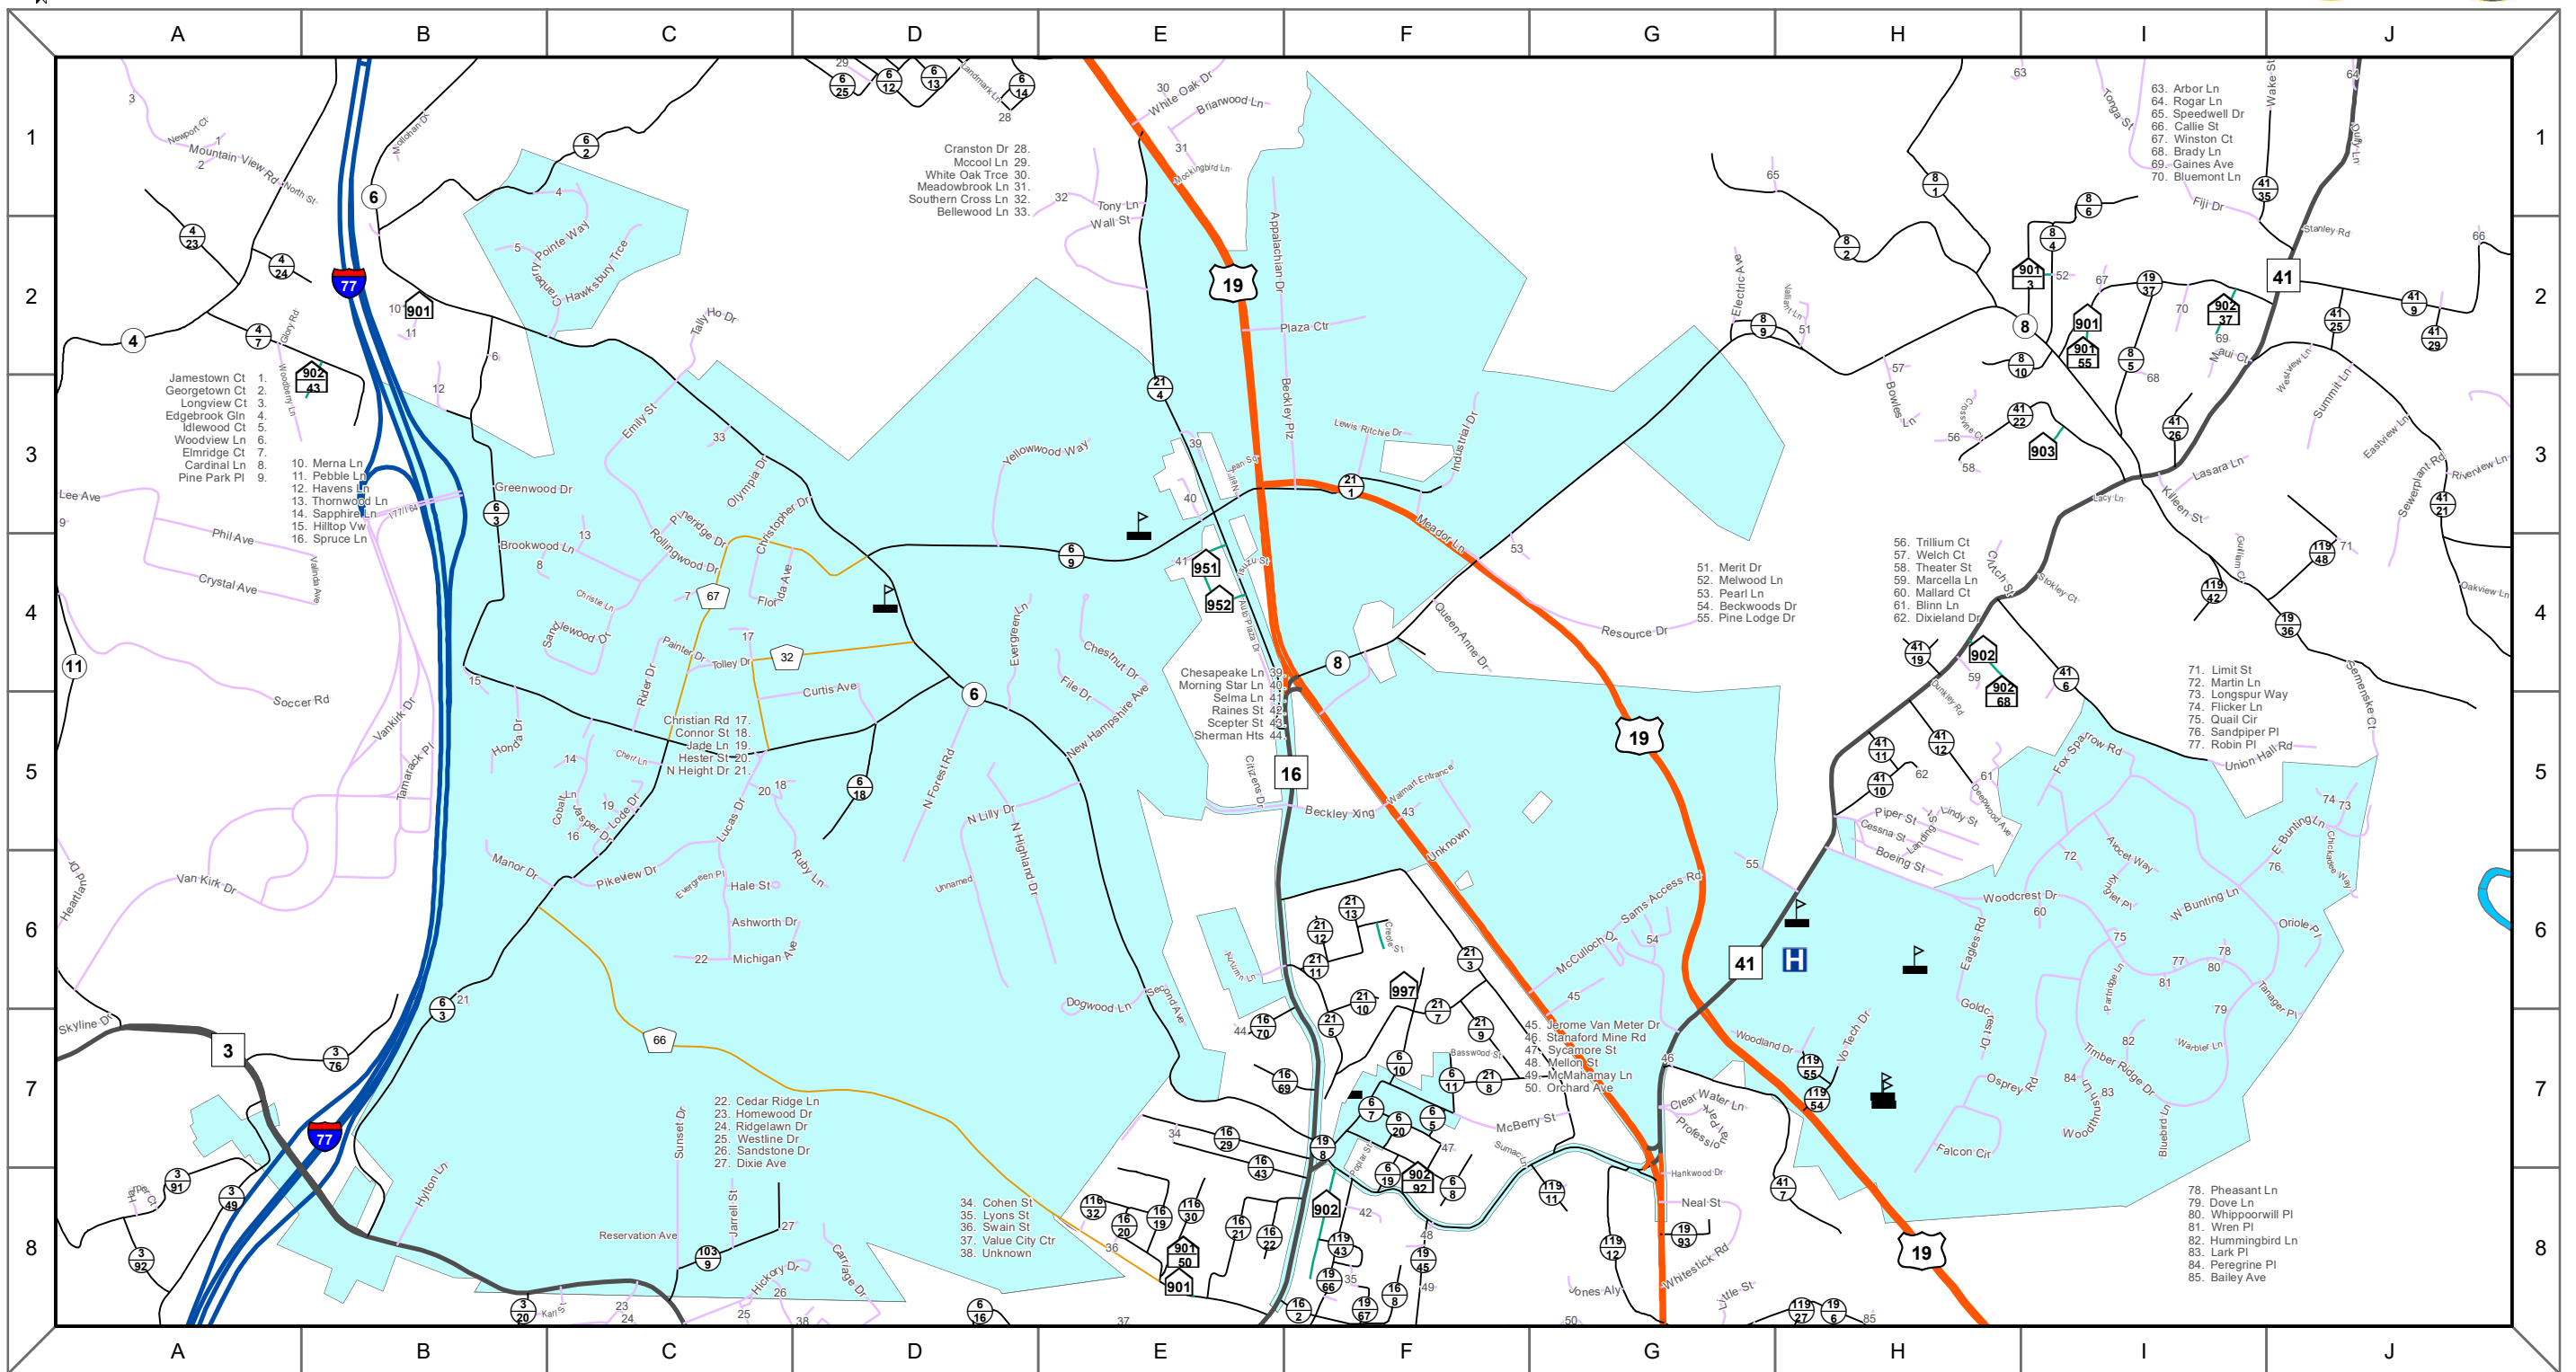

Beckley

1 inch = 0.31 miles

2021 Municipal Mileage Updated via Municipal Response
 Last revision: 4/14/2022
 Data as of: July 2021

This map was developed by the West Virginia Department of Transportation (WVDOT) Strategic Data Management & Technology Division and is provided for general reference only. The WVDOT does not guarantee the accuracy, completeness, or currentness of any information presented and disclaims any warranties, whether expressed or implied. Users who rely on the information contained in this map do so at their own risk. The WVDOT and its agents will not be held liable for inaccurate, outdated, or otherwise erroneous information, or for damages arising, whether directly or indirectly, from use or misuse of this map or any data contained herein.

- Schools
- Hospitals
- Municipal Non-State Route
- Interstate
- US Highway
- State Route
- County Route
- Federal Aid Non State (FANS)
- Harp Route
- Railroad
- River

Print date: Thursday, April 14, 2022