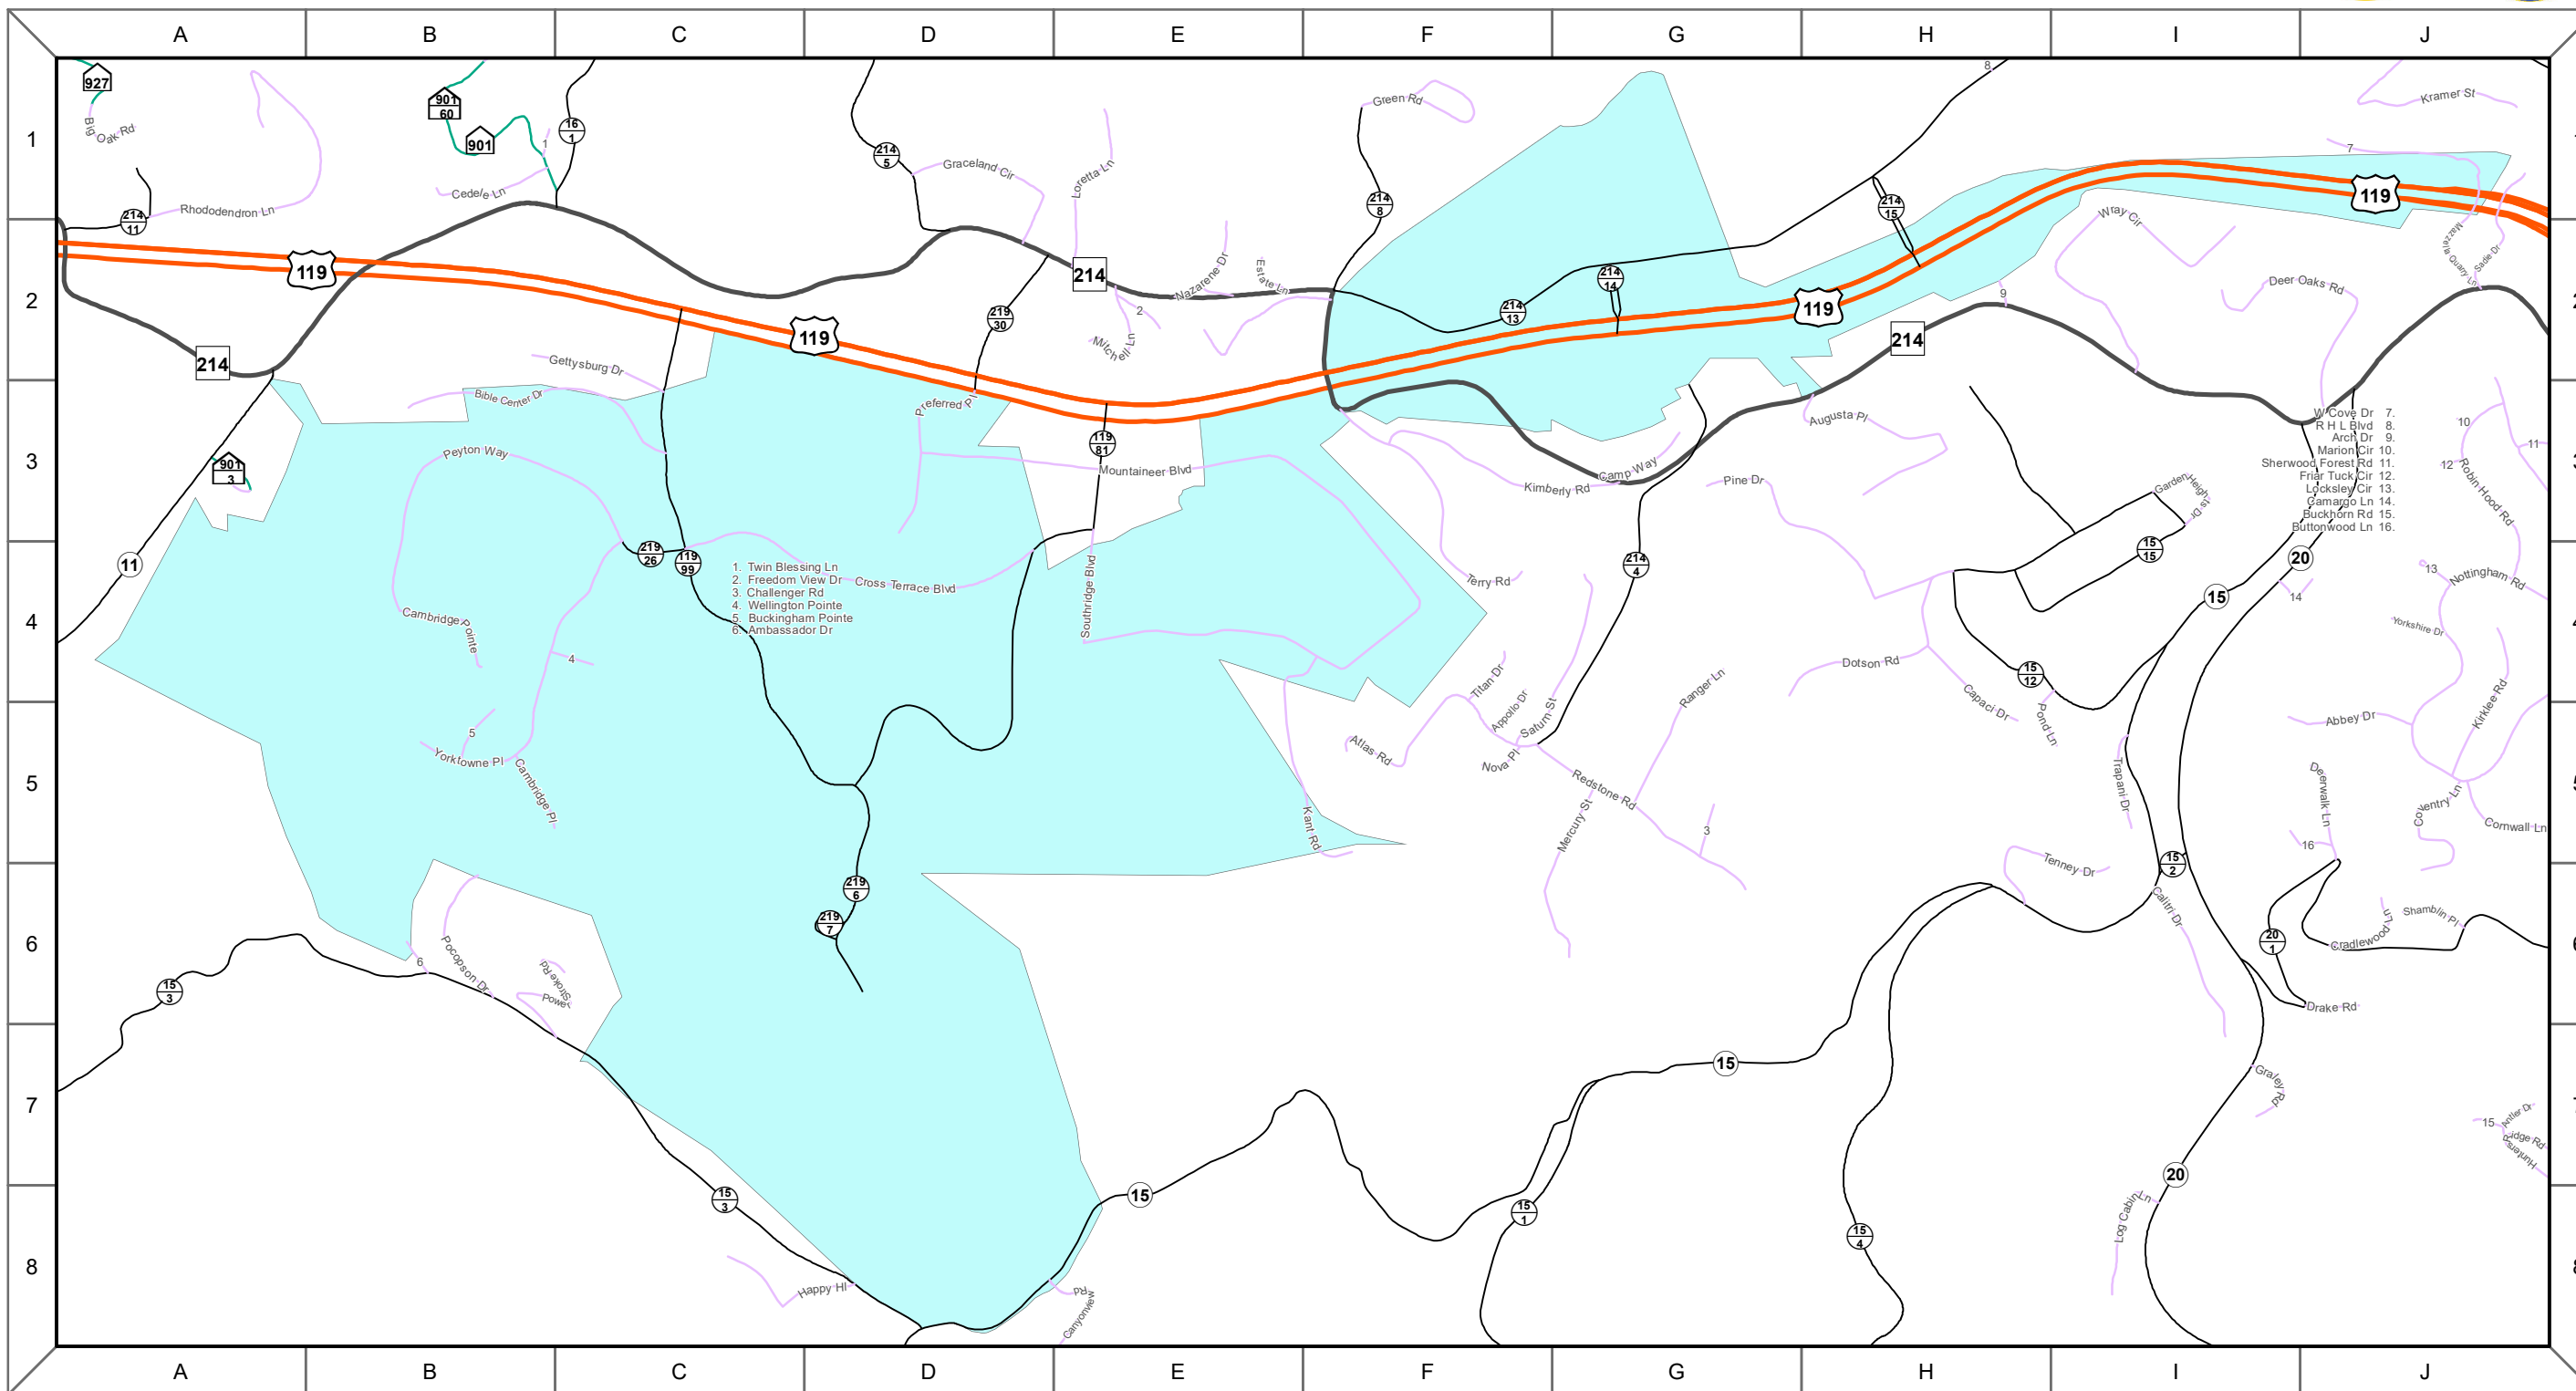

Charleston

1. Twin Blessing Ln
2. Freedom View Dr
3. Challenger Rd
4. Wellington Pointe
5. Buckingham Pointe
6. Ambassador Dr

1 inch = 0.19 miles

2021 Municipal Mileage Updated via Municipal Response
 Last revision: 4/14/2022
 Data as of: July 2021

This map was developed by the West Virginia Department of Transportation (WVDOT) Strategic Data Management & Technology Division and is provided for general reference only. The WVDOT does not guarantee the accuracy, completeness, or currentness of any information presented and disclaims any warranties, whether expressed or implied. Users who rely on the information contained in this map do so at their own risk. The WVDOT and its agents will not be held liable for inaccurate, outdated, or otherwise erroneous information, or for damages arising, whether directly or indirectly, from use or misuse of this map or any data contained herein.