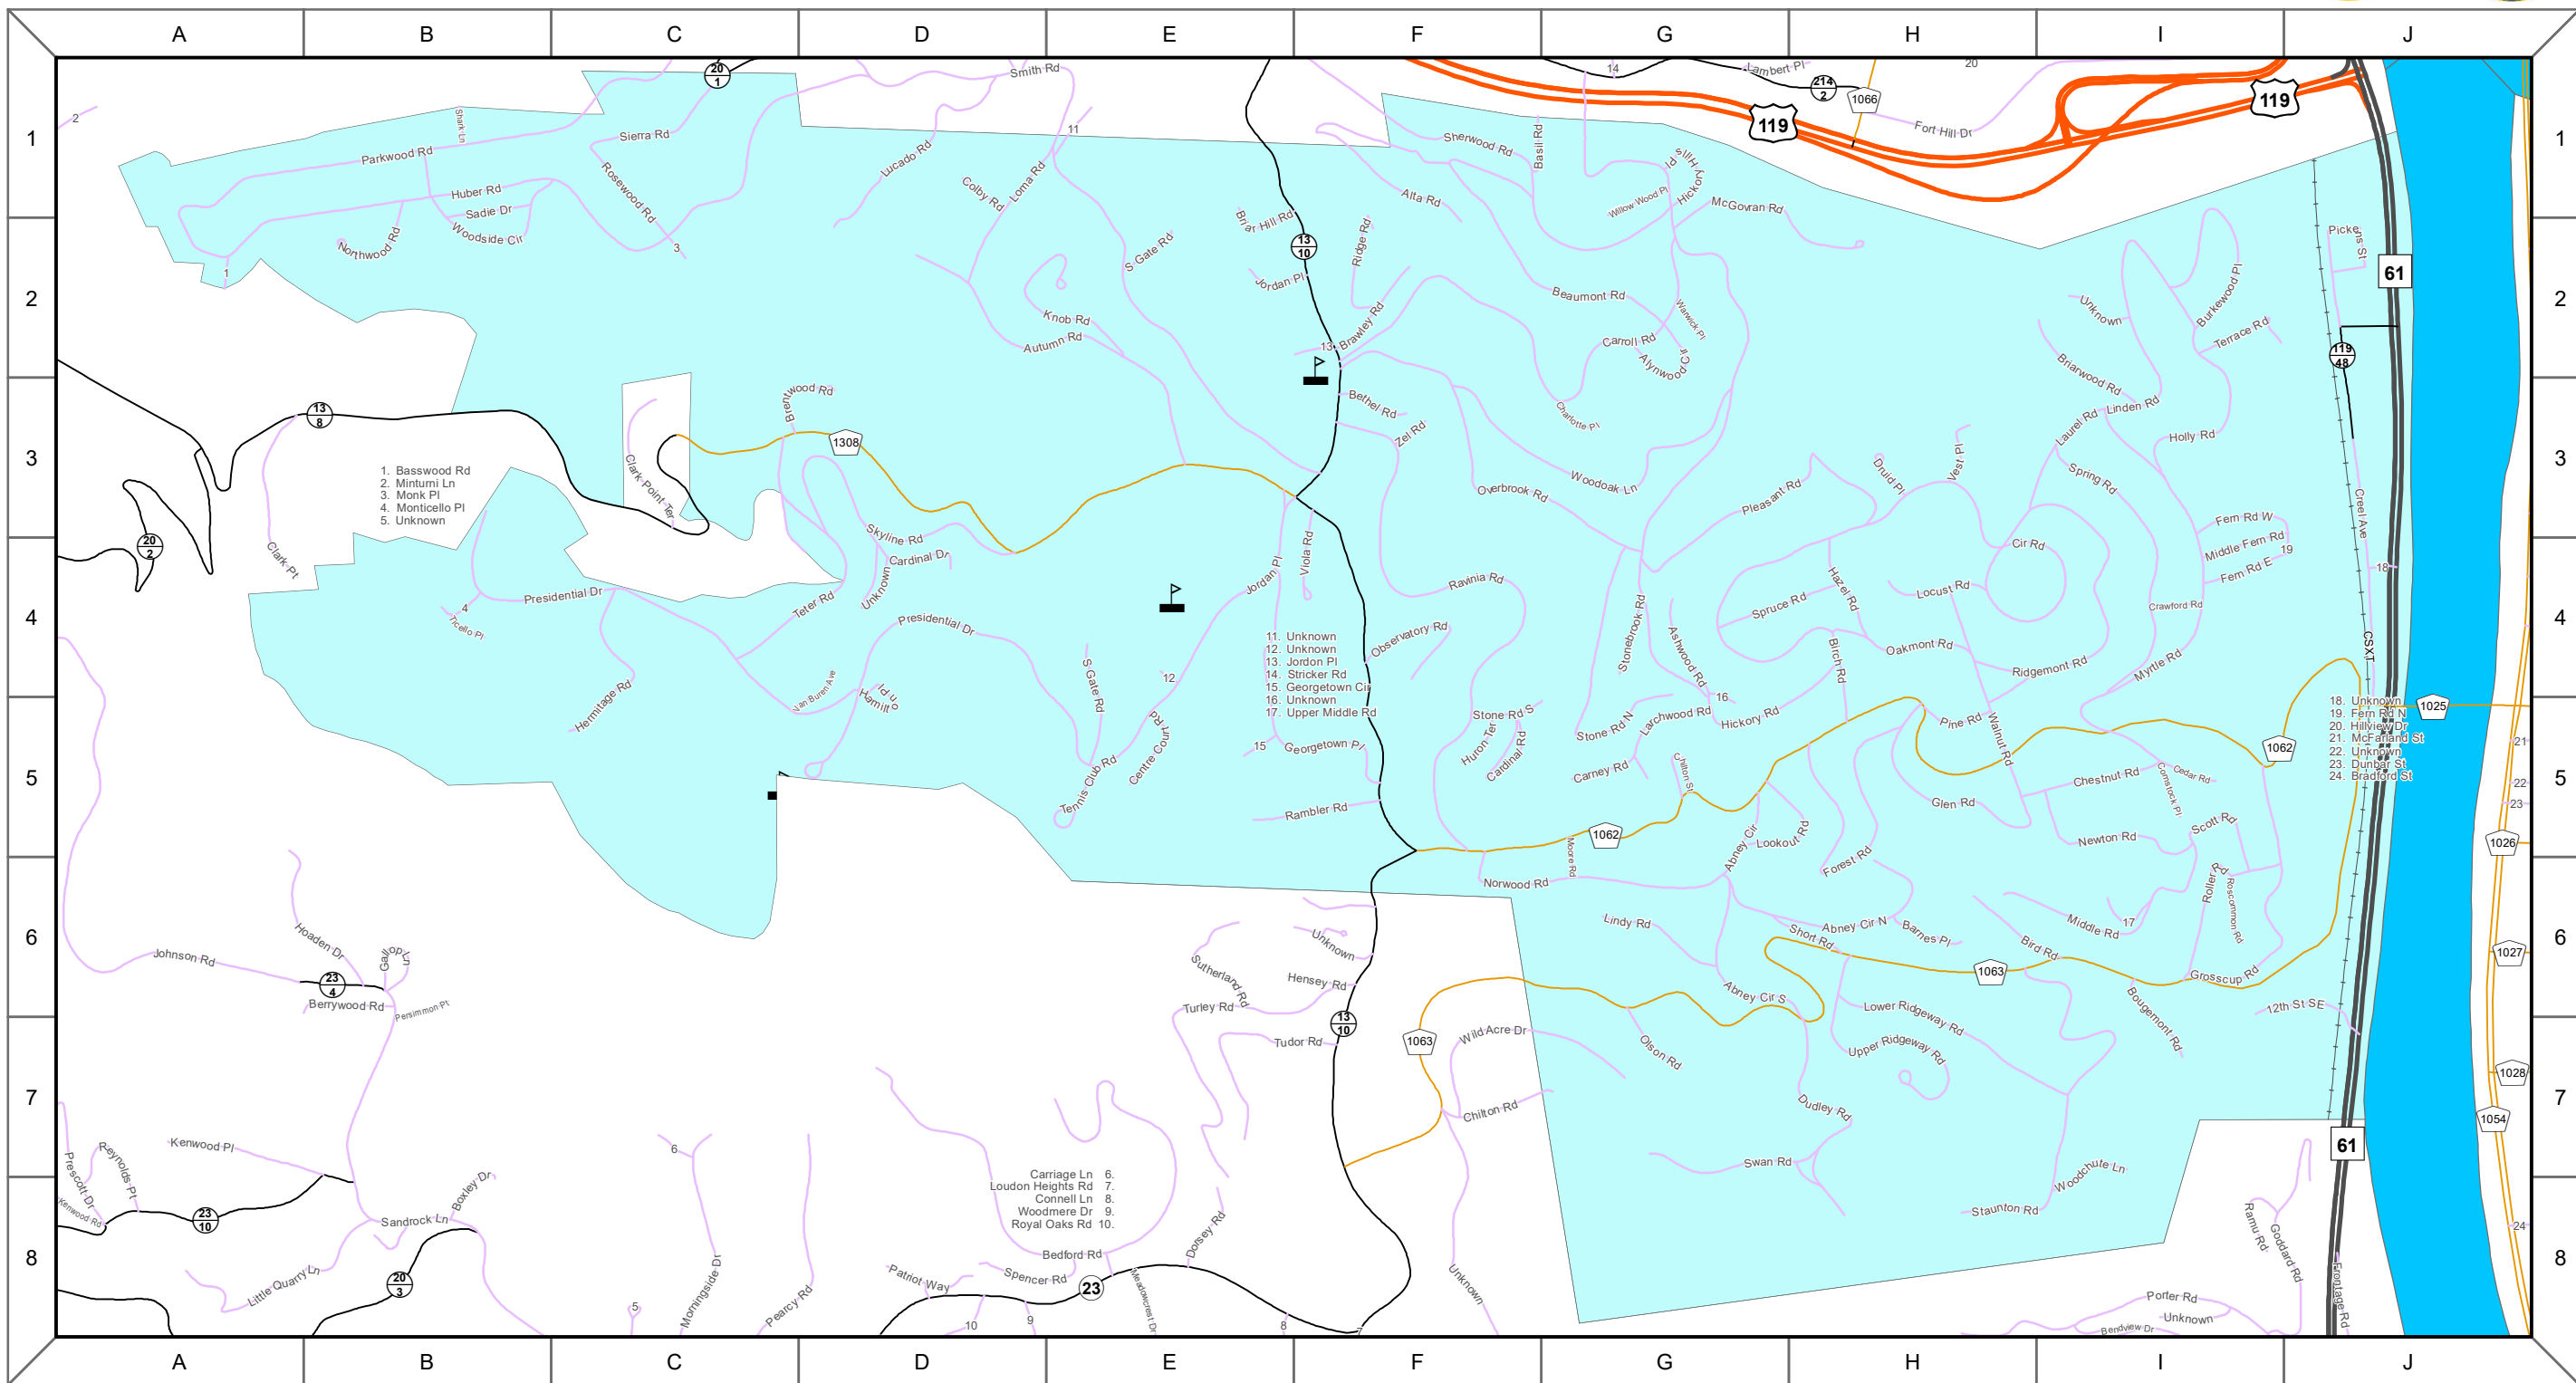

# Charleston

2021 Municipal Mileage Updated via Municipal Response  
 Last revision: 4/14/2022  
 Data as of: July 2021

This map was developed by the West Virginia Department of Transportation (WVDOT) Strategic Data Management & Technology Division and is provided for general reference only. The WVDOT does not guarantee the accuracy, completeness, or currentness of any information presented and disclaims any warranties, whether expressed or implied. Users who rely on the information contained in this map do so at their own risk. The WVDOT and its agents will not be held liable for inaccurate, outdated, or otherwise erroneous information, or for damages arising, whether directly or indirectly, from use or misuse of this map or any data contained herein.

Print date: Thursday, April 14, 2022

- Schools
- Hospitals
- Municipal Non-State Route
- Interstate
- US Highway
- State Route
- County Route
- Federal Aid Non State (FANS)
- Harp Route
- Railroad
- River