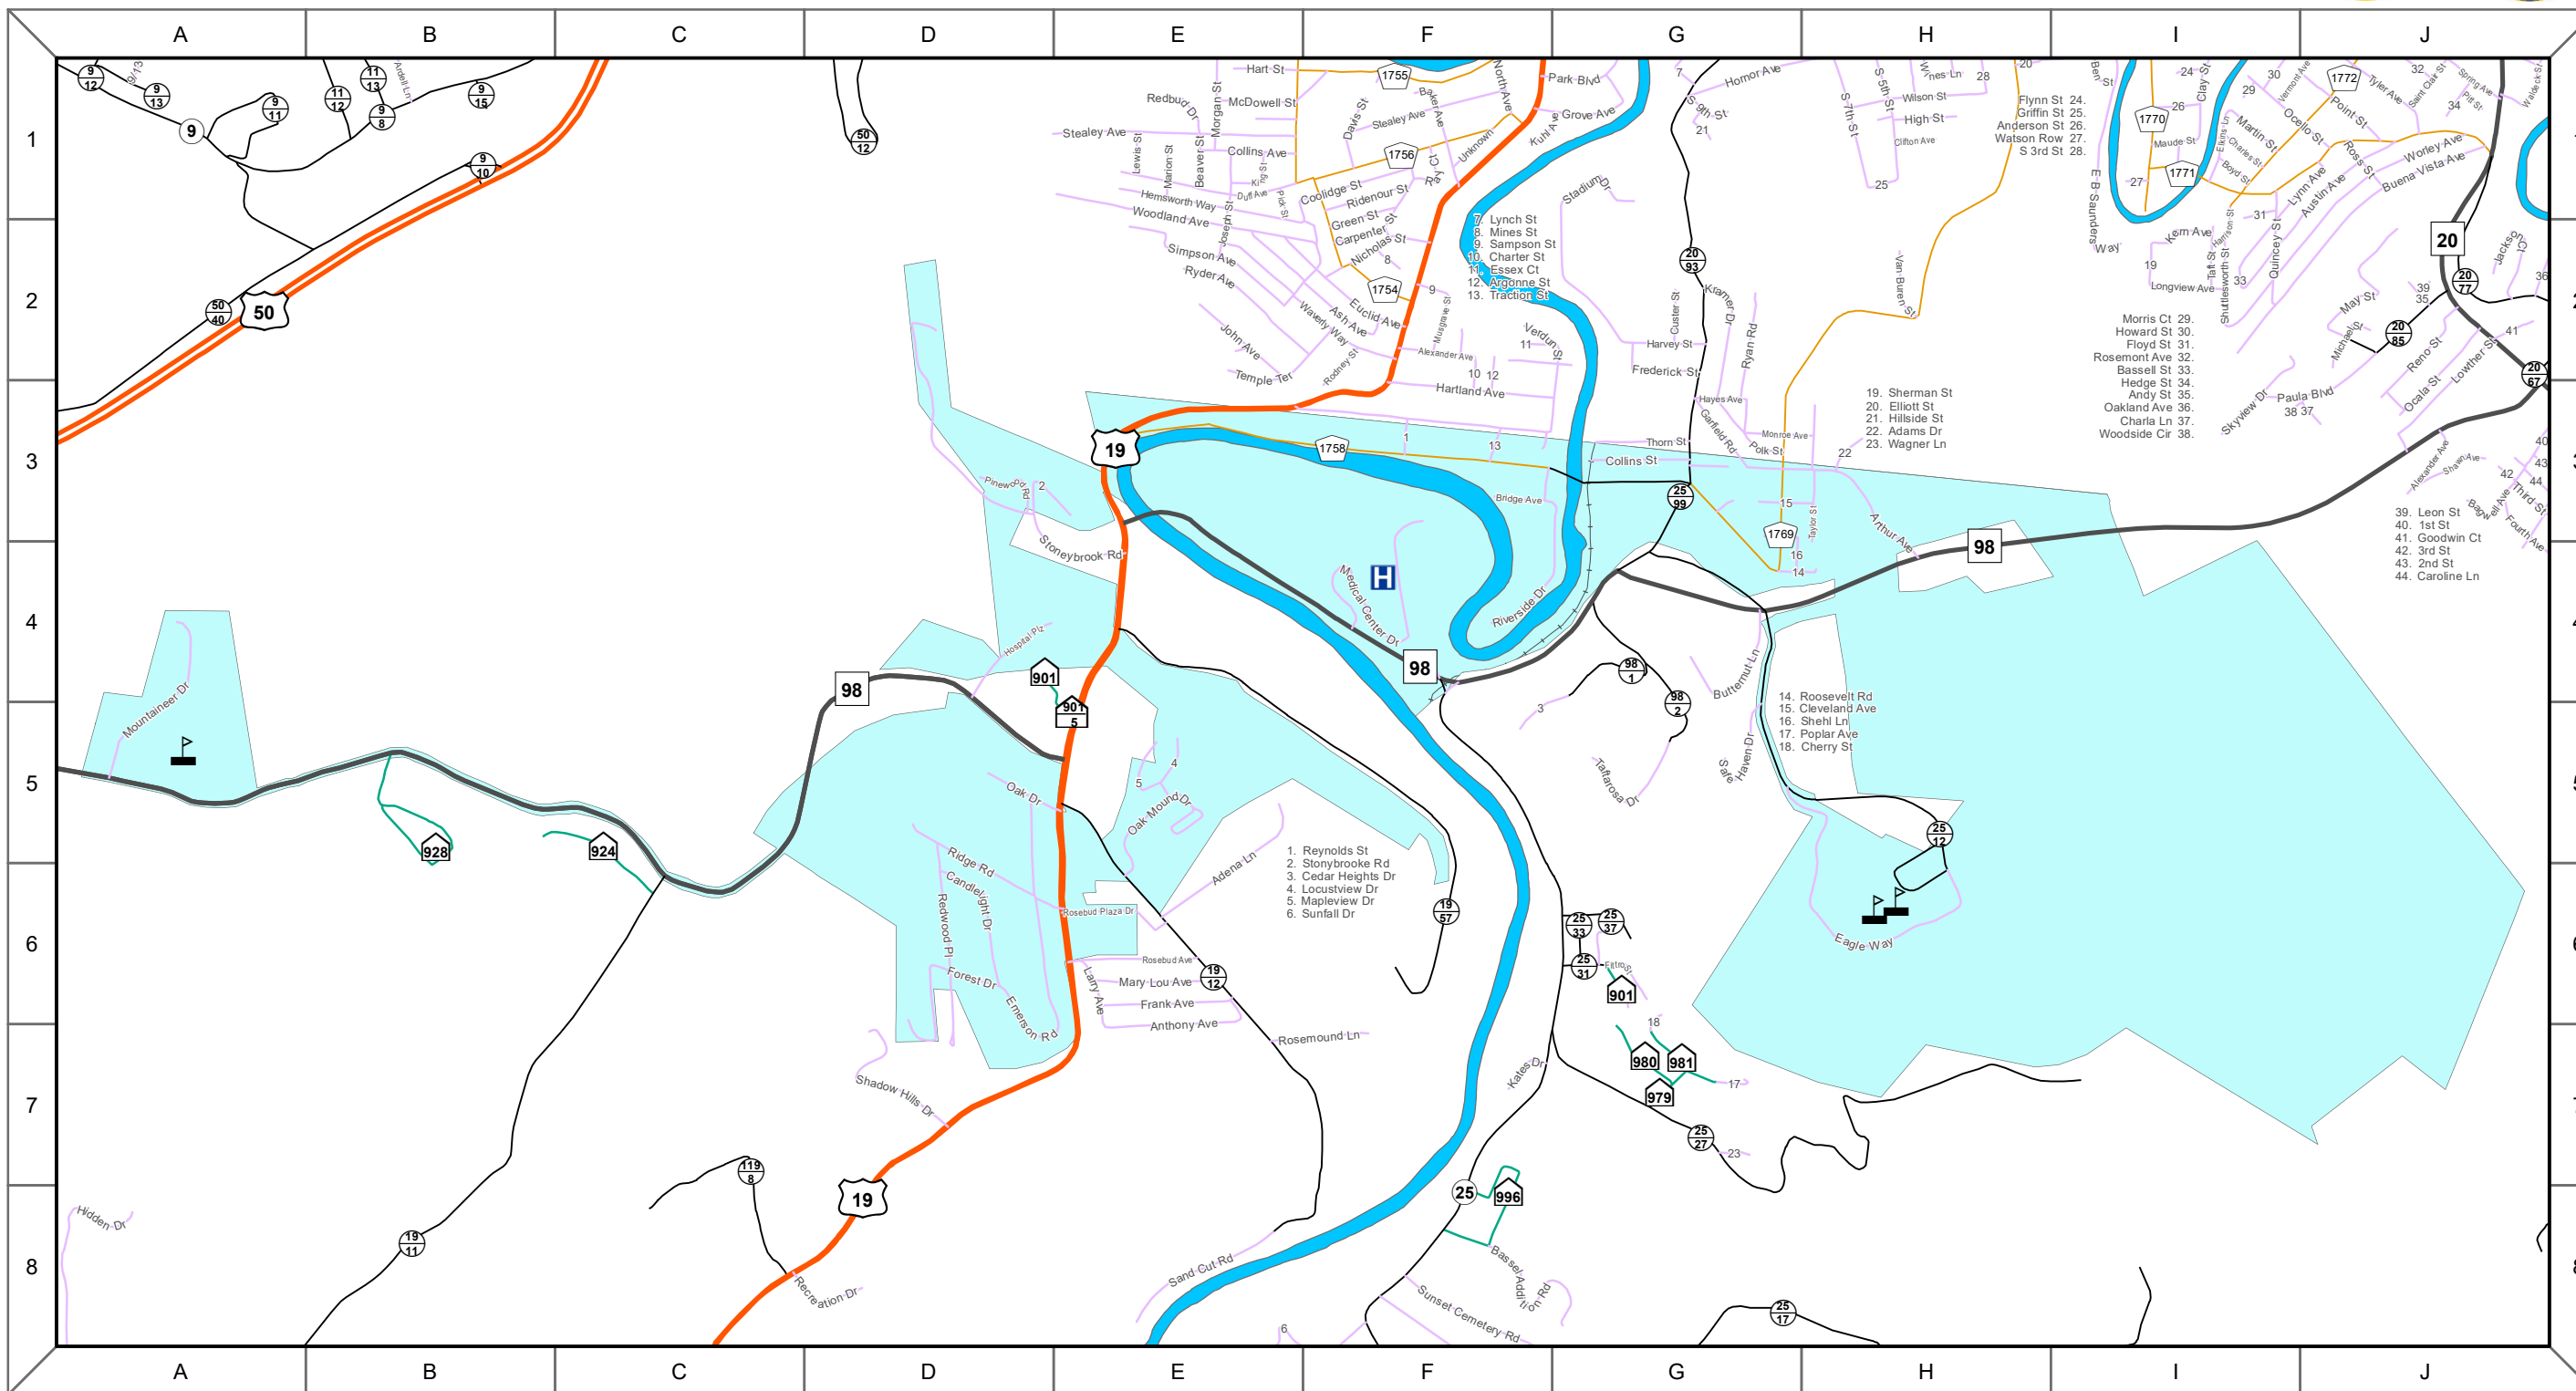

Clarksburg

1 inch = 0.28 miles

2021 Municipal Mileage Updated via Municipal Response
 Last revision: 4/14/2022
 Data as of: July 2021

This map was developed by the West Virginia Department of Transportation (WVDOT) Strategic Data Management & Technology Division and is provided for general reference only. The WVDOT does not guarantee the accuracy, completeness, or currentness of any information presented and disclaims any warranties, whether expressed or implied. Users who rely on the information contained in this map do so at their own risk. The WVDOT and its agents will not be held liable for inaccurate, outdated, or otherwise erroneous information, or for damages arising, whether directly or indirectly, from use or misuse of this map or any data contained herein.

- Schools
- Hospitals
- Municipal Non-State Route
- Interstate
- US Highway
- State Route
- County Route
- Federal Aid Non State (FANS)
- Harp Route
- Railroad
- River

Print date: Thursday, April 14, 2022