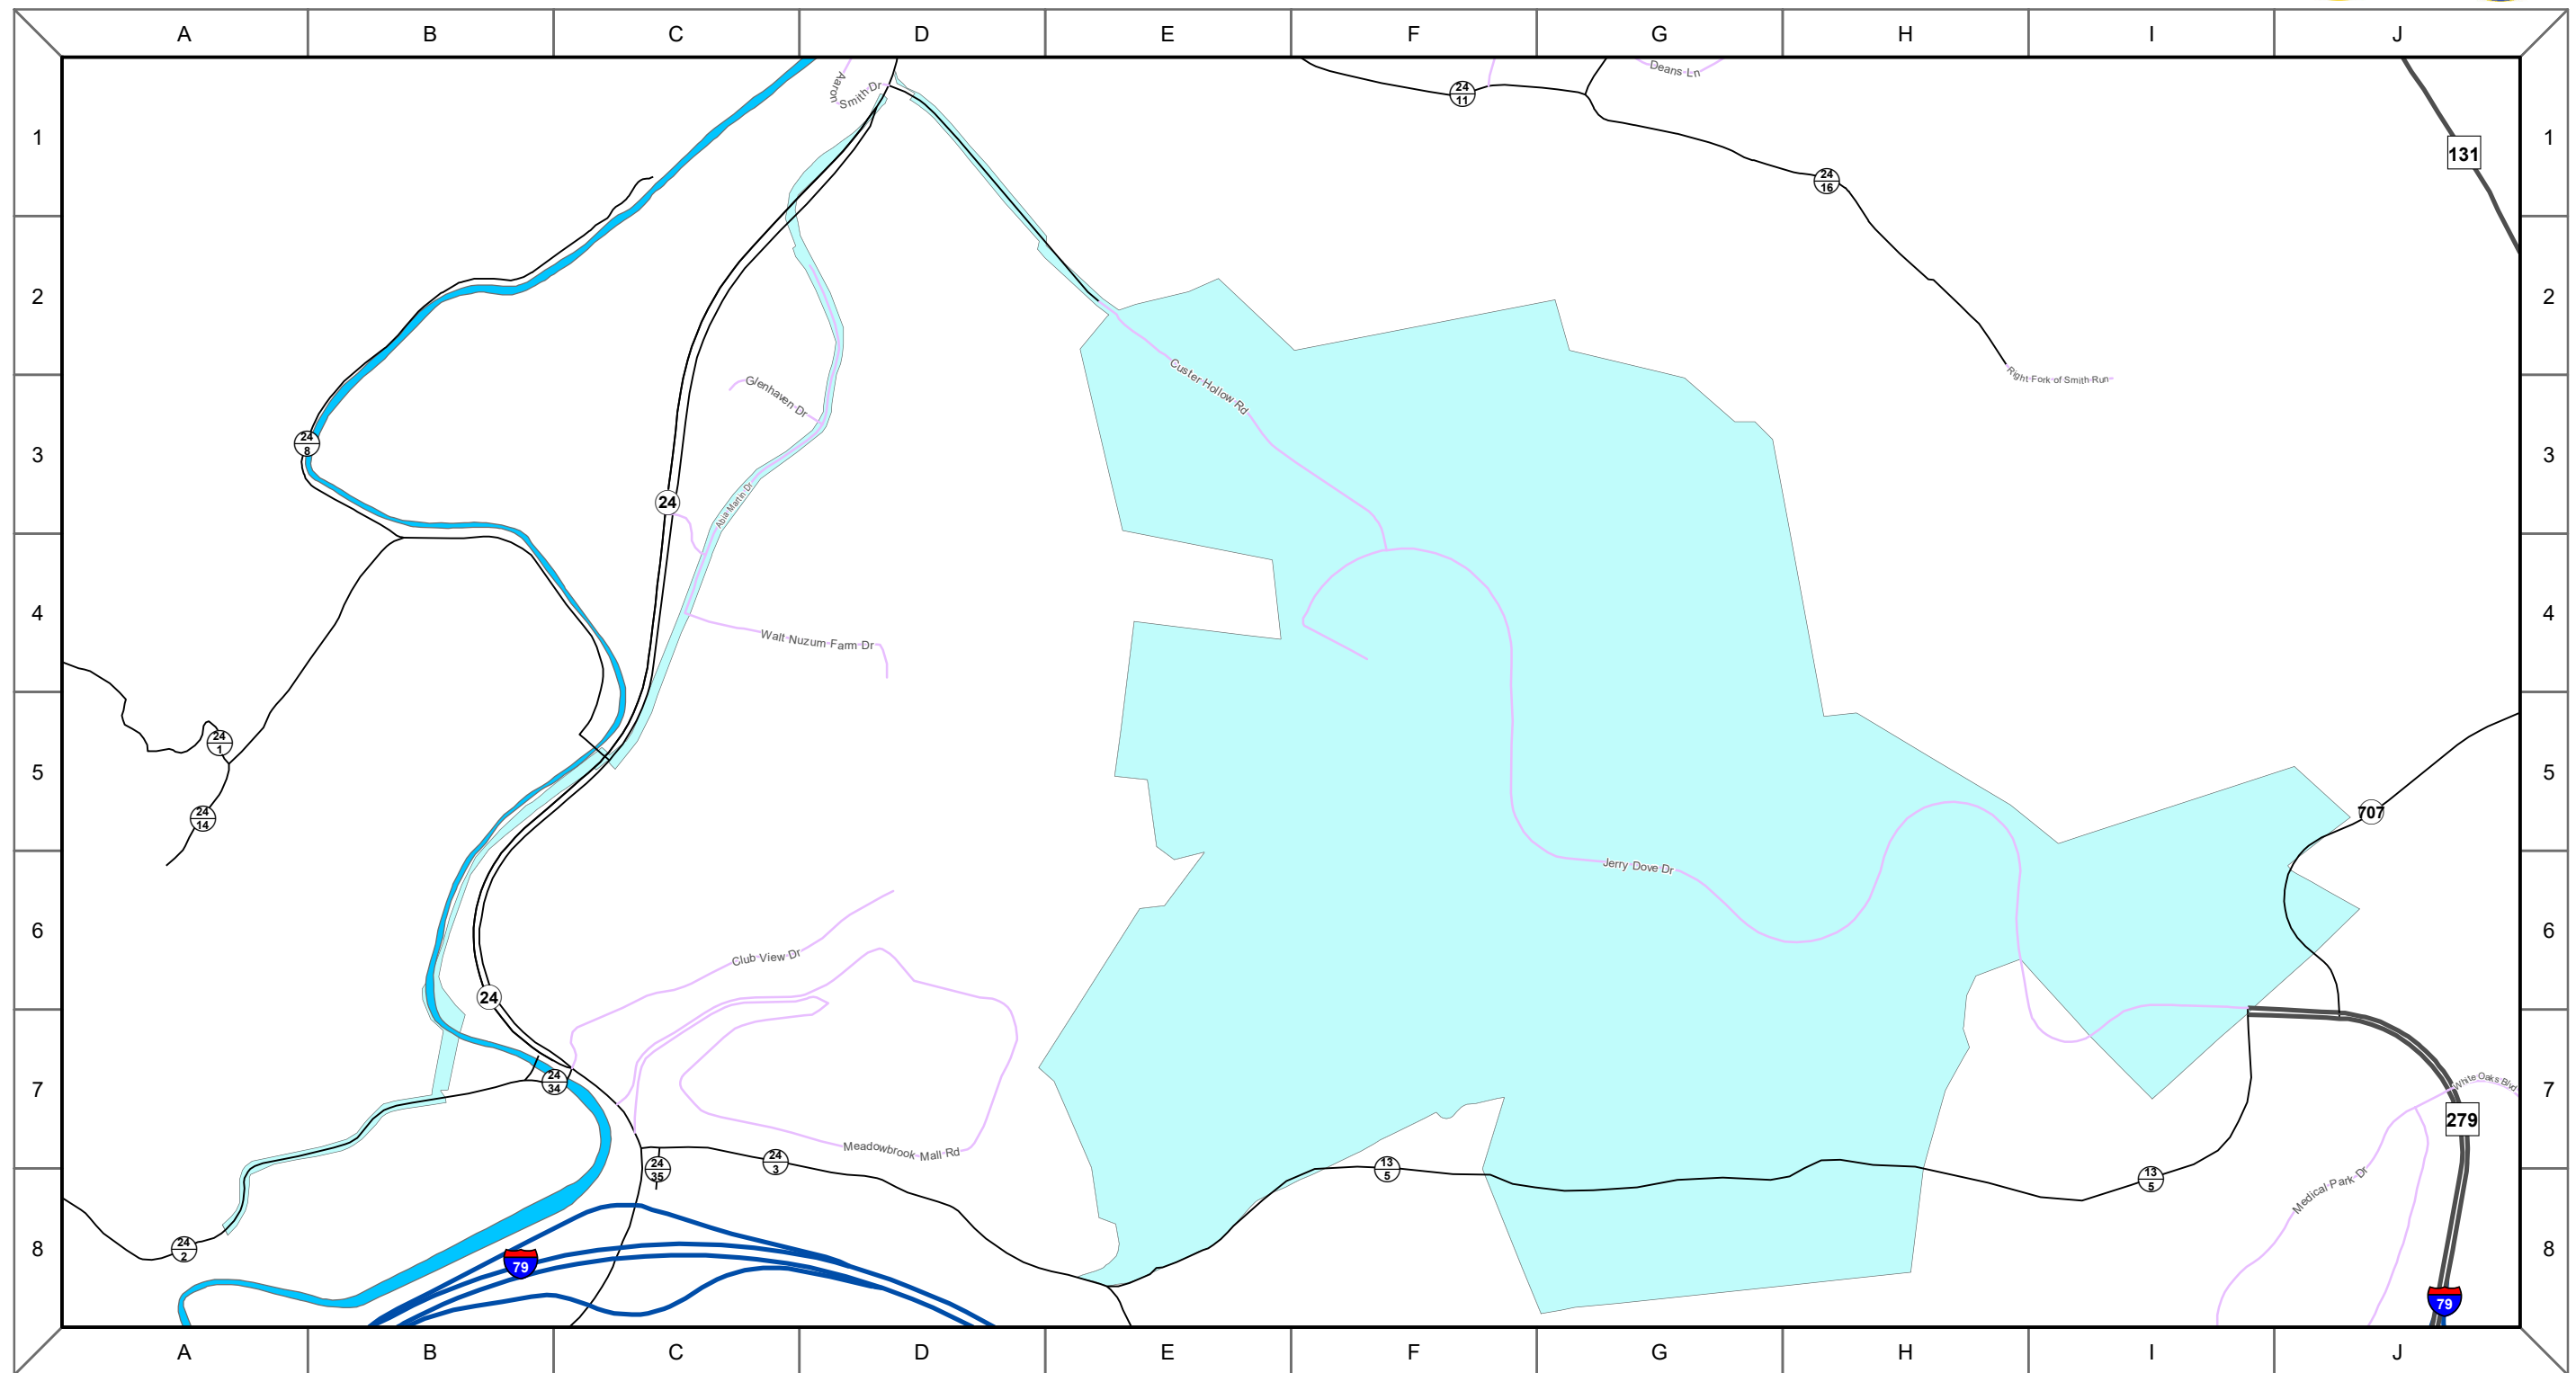

Clarksburg

2021 Municipal Mileage Updated via Municipal Response
 Last revision: 4/14/2022
 Data as of: July 2021

This map was developed by the West Virginia Department of Transportation (WVDOT) Strategic Data Management & Technology Division and is provided for general reference only. The WVDOT does not guarantee the accuracy, completeness, or currentness of any information presented and disclaims any warranties, whether expressed or implied. Users who rely on the information contained in this map do so at their own risk. The WVDOT and its agents will not be held liable for inaccurate, outdated, or otherwise erroneous information, or for damages arising, whether directly or indirectly, from use or misuse of this map or any data contained herein.

- Schools
- Hospitals
- Municipal Non-State Route
- Interstate
- US Highway
- State Route
- County Route
- Federal Aid Non State (FANS)
- Harp Route
- Railroad
- River