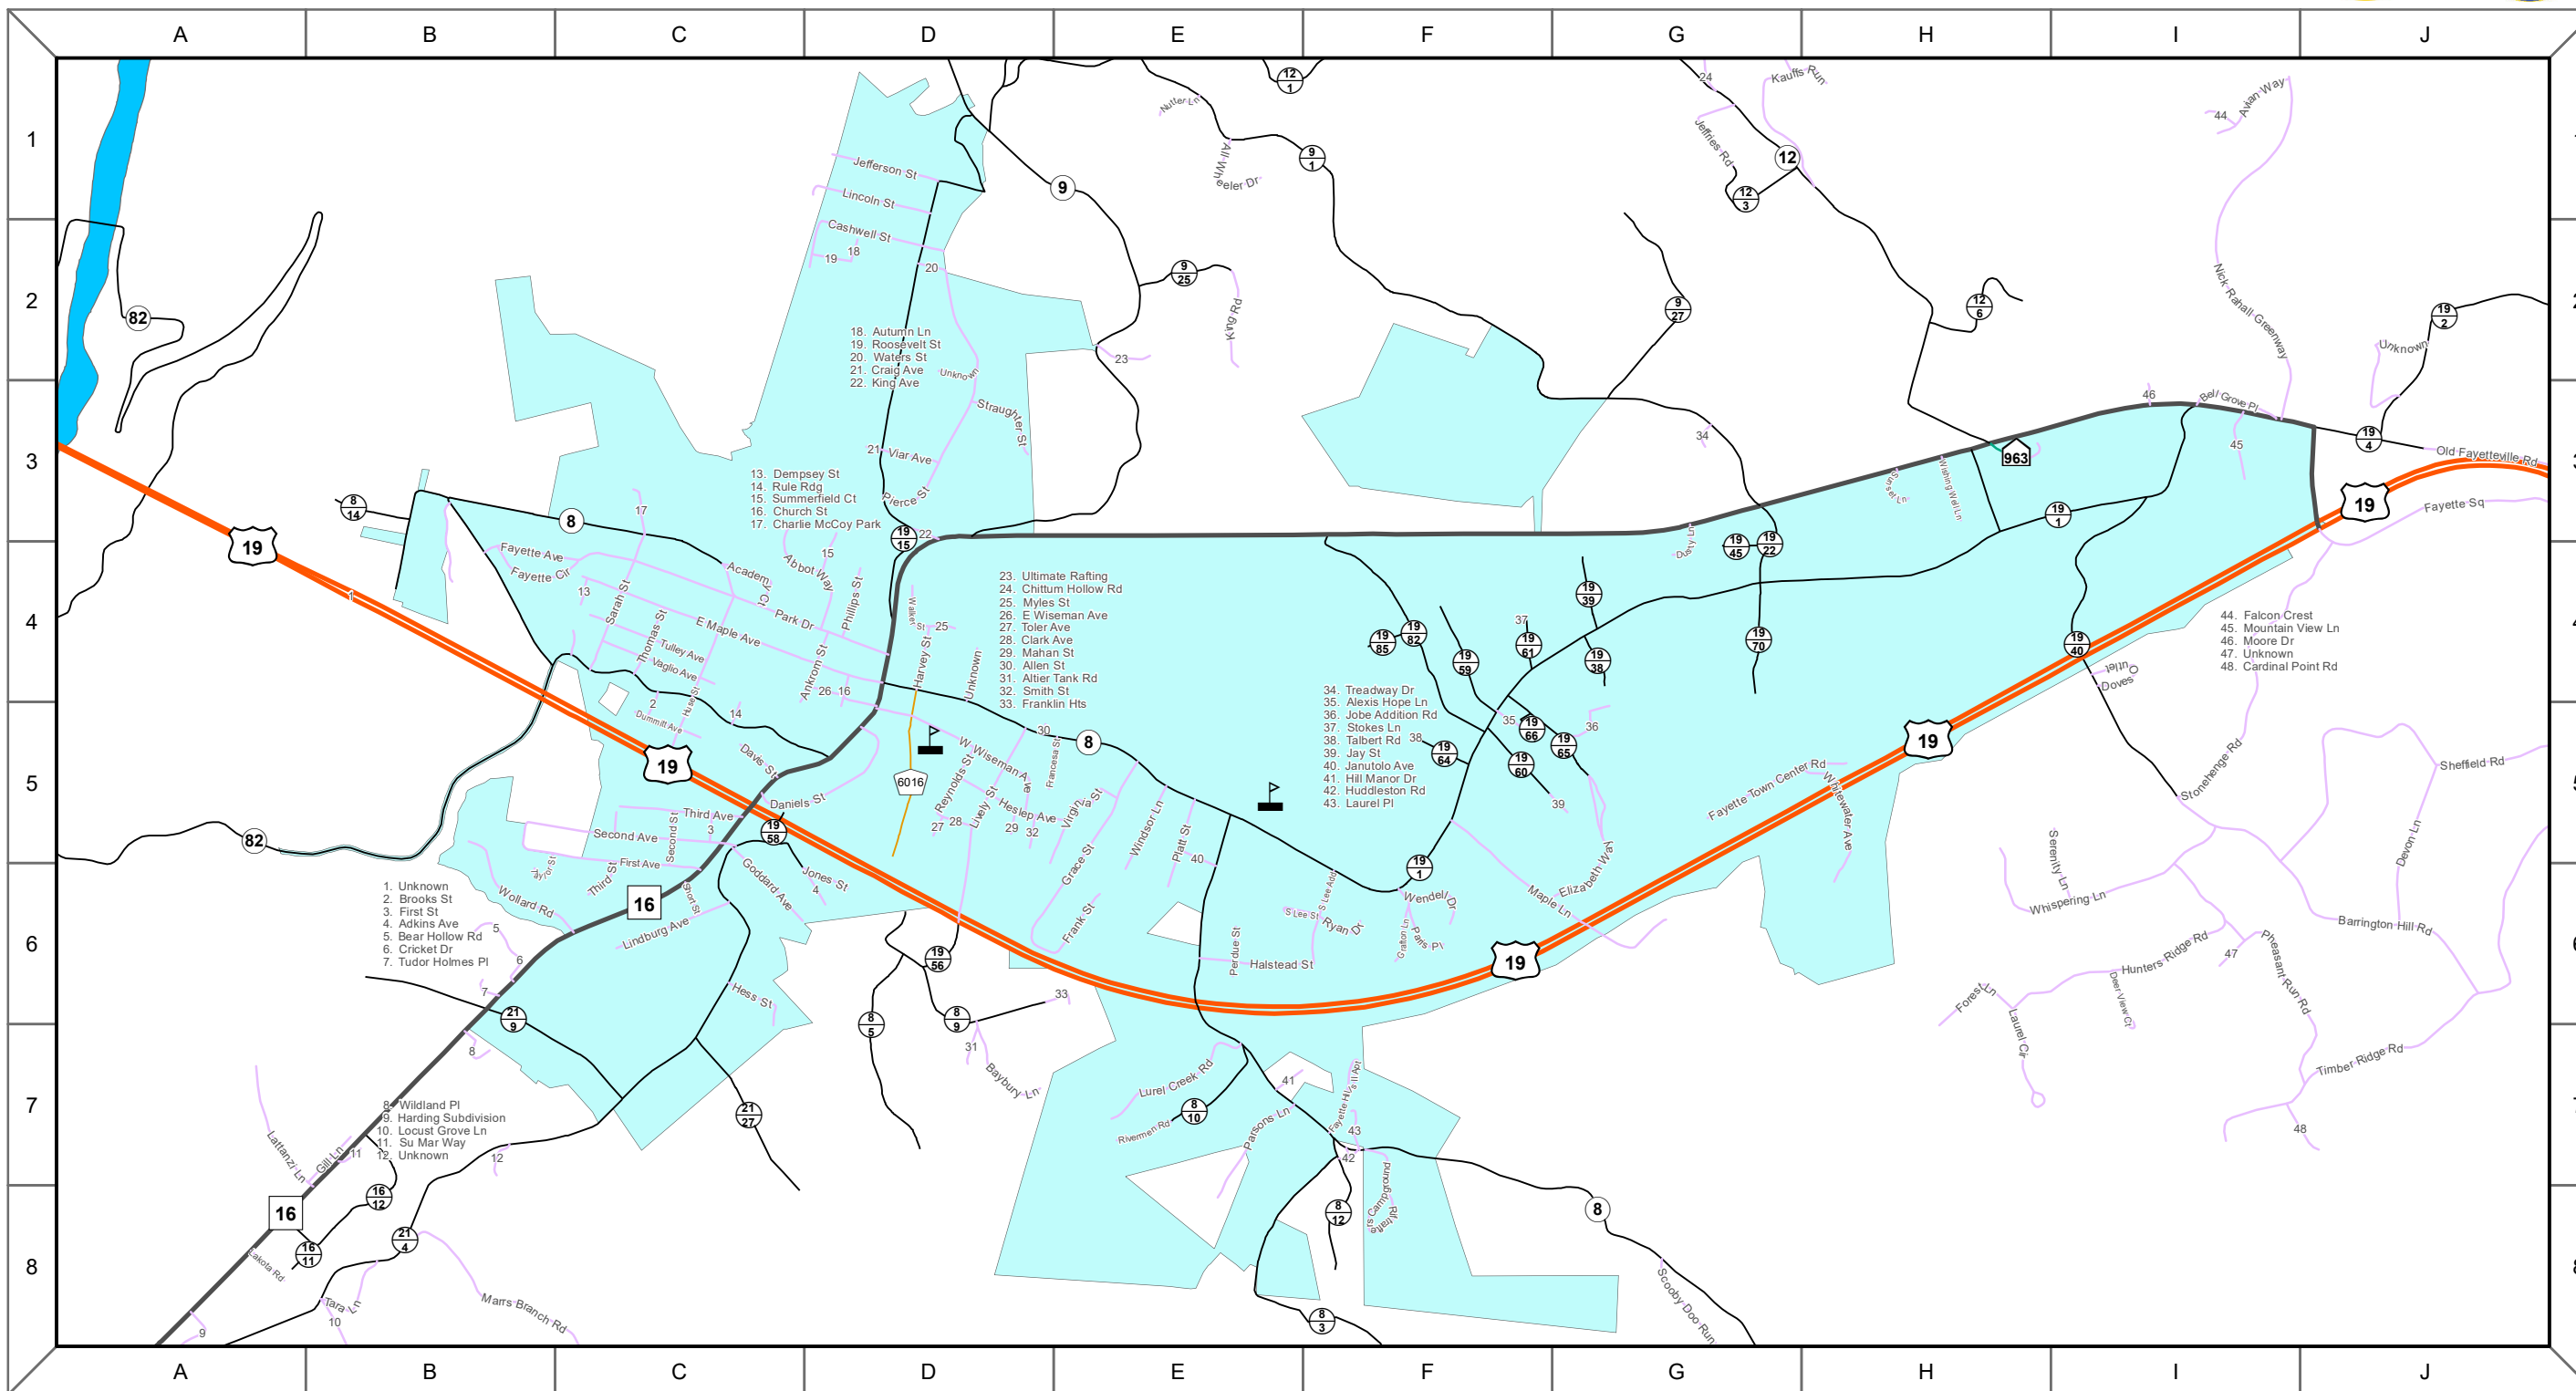

Fayetteville

2021 Municipal Mileage Updated via Municipal Response
 Last revision: 4/14/2022
 Data as of: July 2021

This map was developed by the West Virginia Department of Transportation (WVDOT) Strategic Data Management & Technology Division and is provided for general reference only. The WVDOT does not guarantee the accuracy, completeness, or currentness of any information presented and disclaims any warranties, whether expressed or implied. Users who rely on the information contained in this map do so at their own risk. The WVDOT and its agents will not be held liable for inaccurate, outdated, or otherwise erroneous information, or for damages arising, whether directly or indirectly, from use or misuse of this map or any data contained herein.