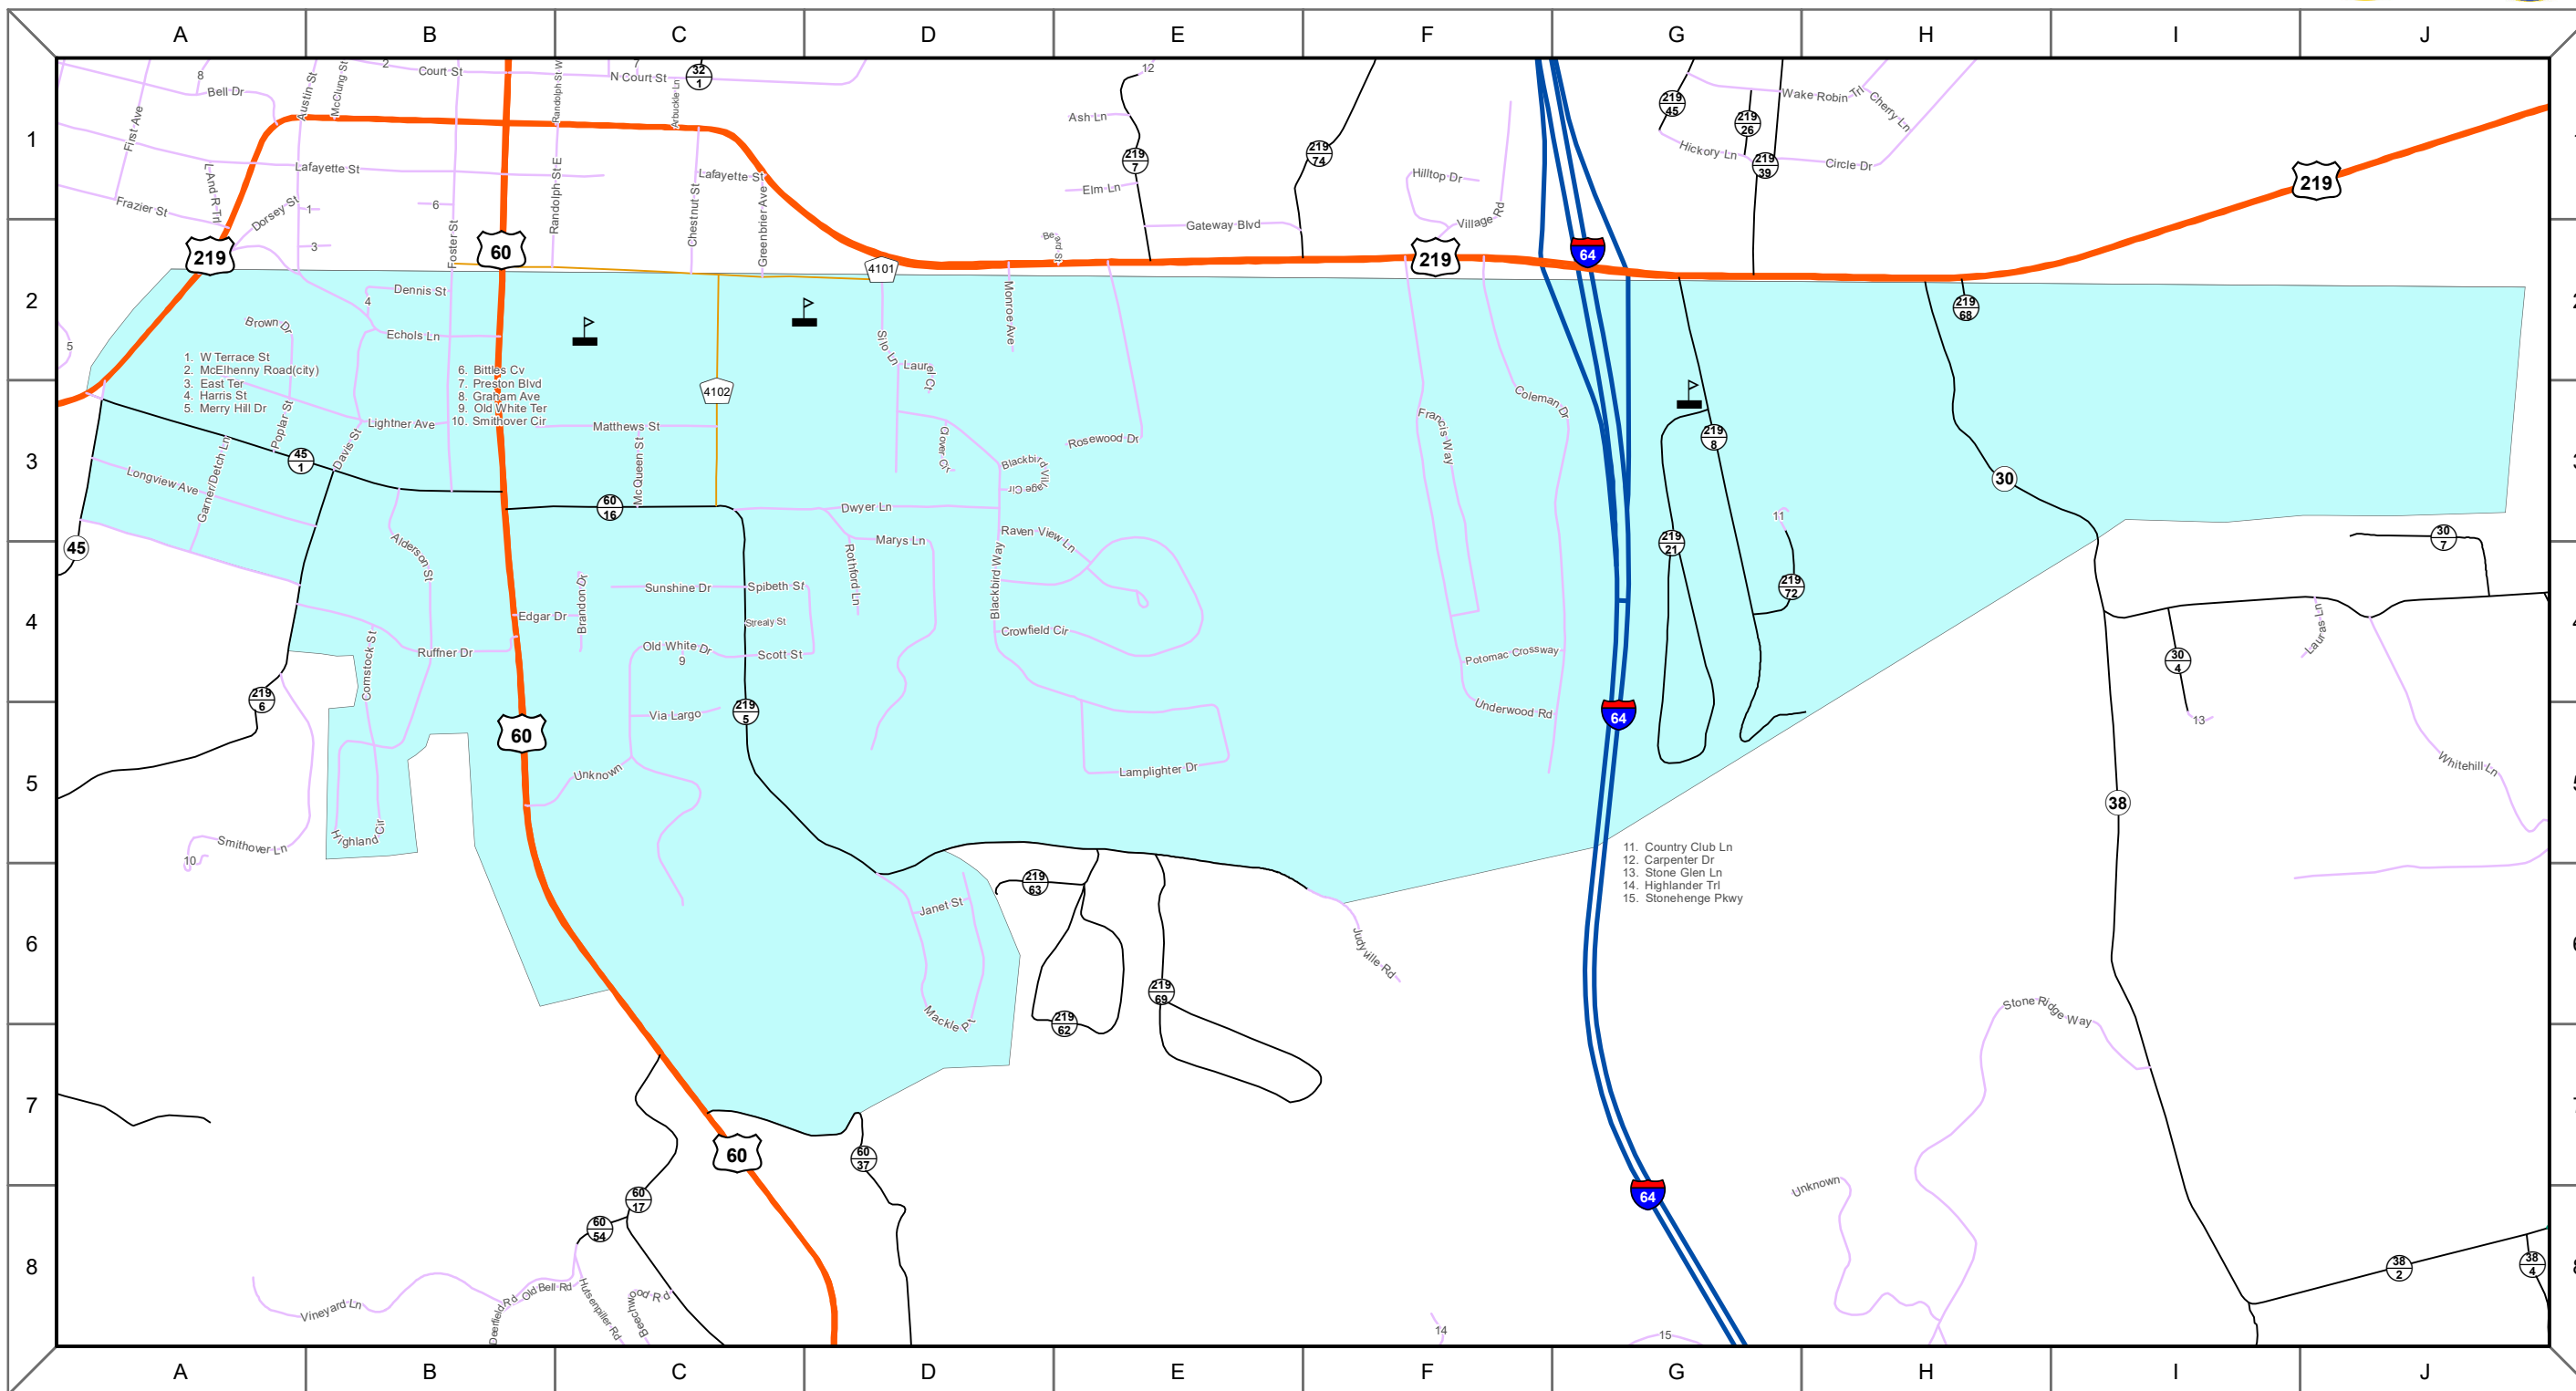

# Lewisburg

2021 Municipal Mileage Updated via Municipal Response  
 Last revision: 4/14/2022  
 Data as of: July 2021

This map was developed by the West Virginia Department of Transportation (WVDOT) Strategic Data Management & Technology Division and is provided for general reference only. The WVDOT does not guarantee the accuracy, completeness, or currentness of any information presented and disclaims any warranties, whether expressed or implied. Users who rely on the information contained in this map do so at their own risk. The WVDOT and its agents will not be held liable for inaccurate, outdated, or otherwise erroneous information, or for damages arising, whether directly or indirectly, from use or misuse of this map or any data contained herein.

- Schools
- Hospitals
- Municipal Non-State Route
- Interstate
- US Highway
- State Route
- County Route
- Federal Aid Non State (FANS)
- Harp Route
- Railroad
- River