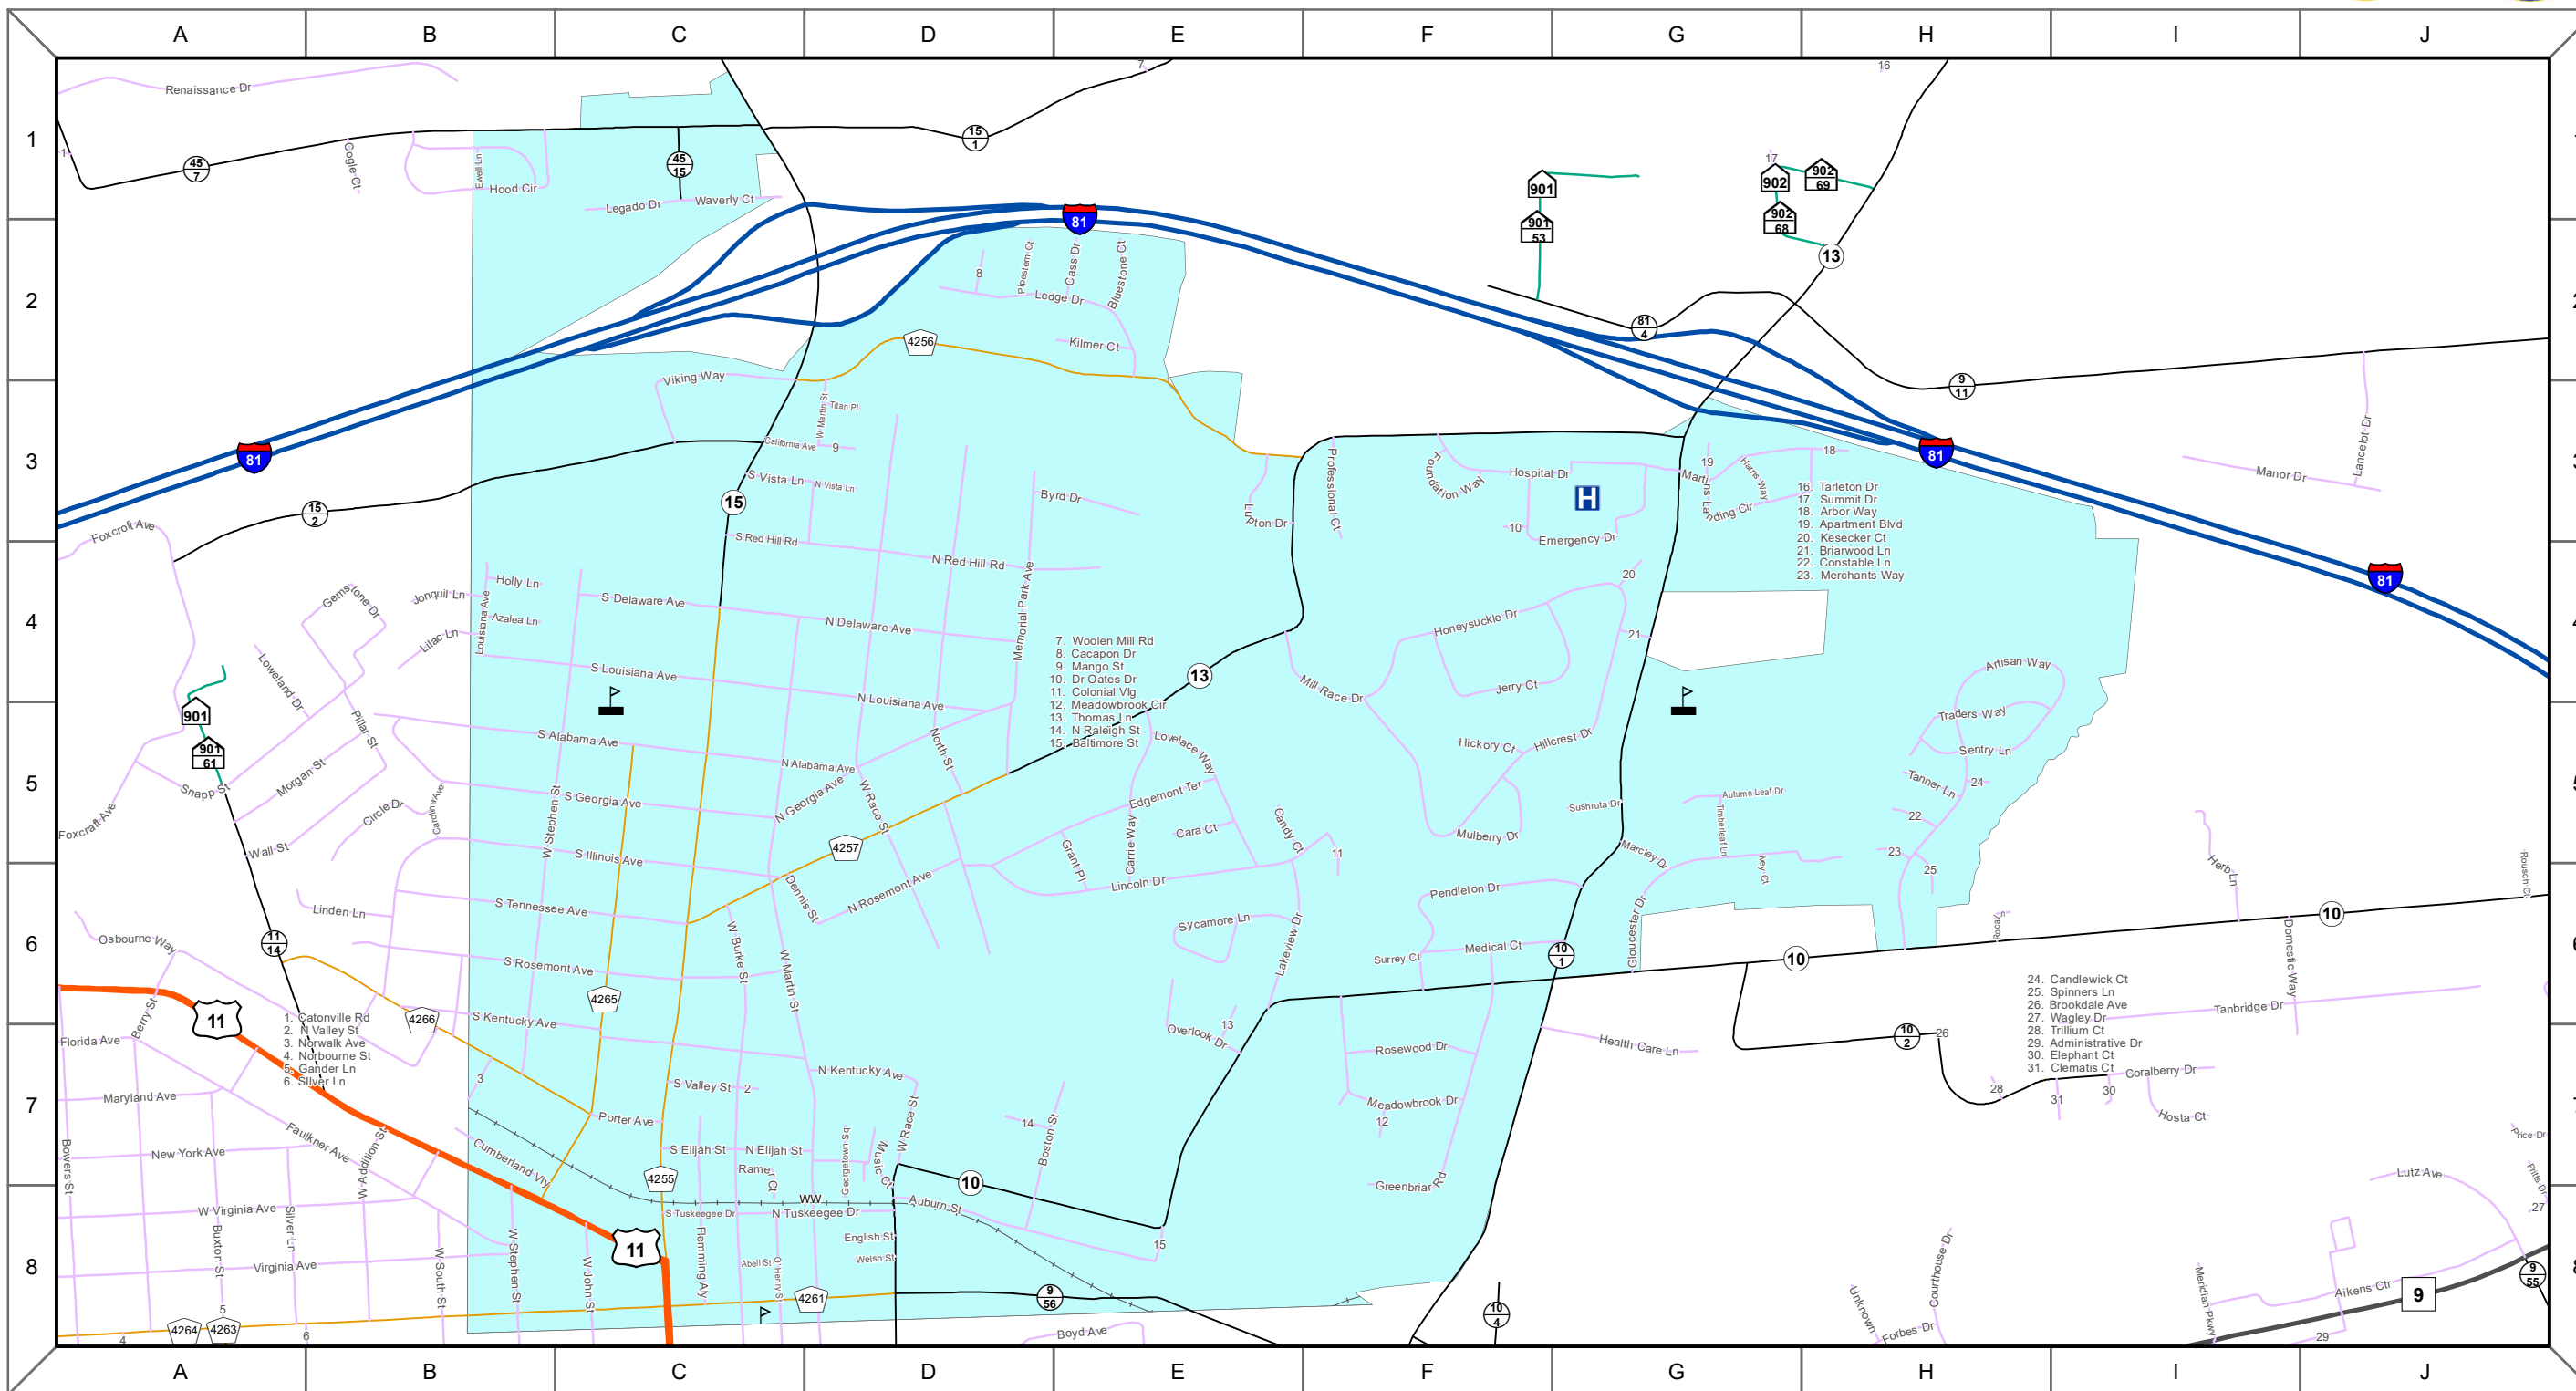

Martinsburg

1 inch = 0.21 miles

2021 Municipal Mileage Updated via Municipal Response
 Last revision: 4/14/2022
 Data as of: July 2021

This map was developed by the West Virginia Department of Transportation (WVDOT) Strategic Data Management & Technology Division and is provided for general reference only. The WVDOT does not guarantee the accuracy, completeness, or currentness of any information presented and disclaims any warranties, whether expressed or implied. Users who rely on the information contained in this map do so at their own risk. The WVDOT and its agents will not be held liable for inaccurate, outdated, or otherwise erroneous information, or for damages arising, whether directly or indirectly, from use or misuse of this map or any data contained herein.

- Schools
- Hospitals
- Municipal Non-State Route
- Interstate
- US Highway
- State Route
- County Route
- Federal Aid Non State (FANS)
- Harp Route
- Railroad
- River

Print date: Thursday, April 14, 2022