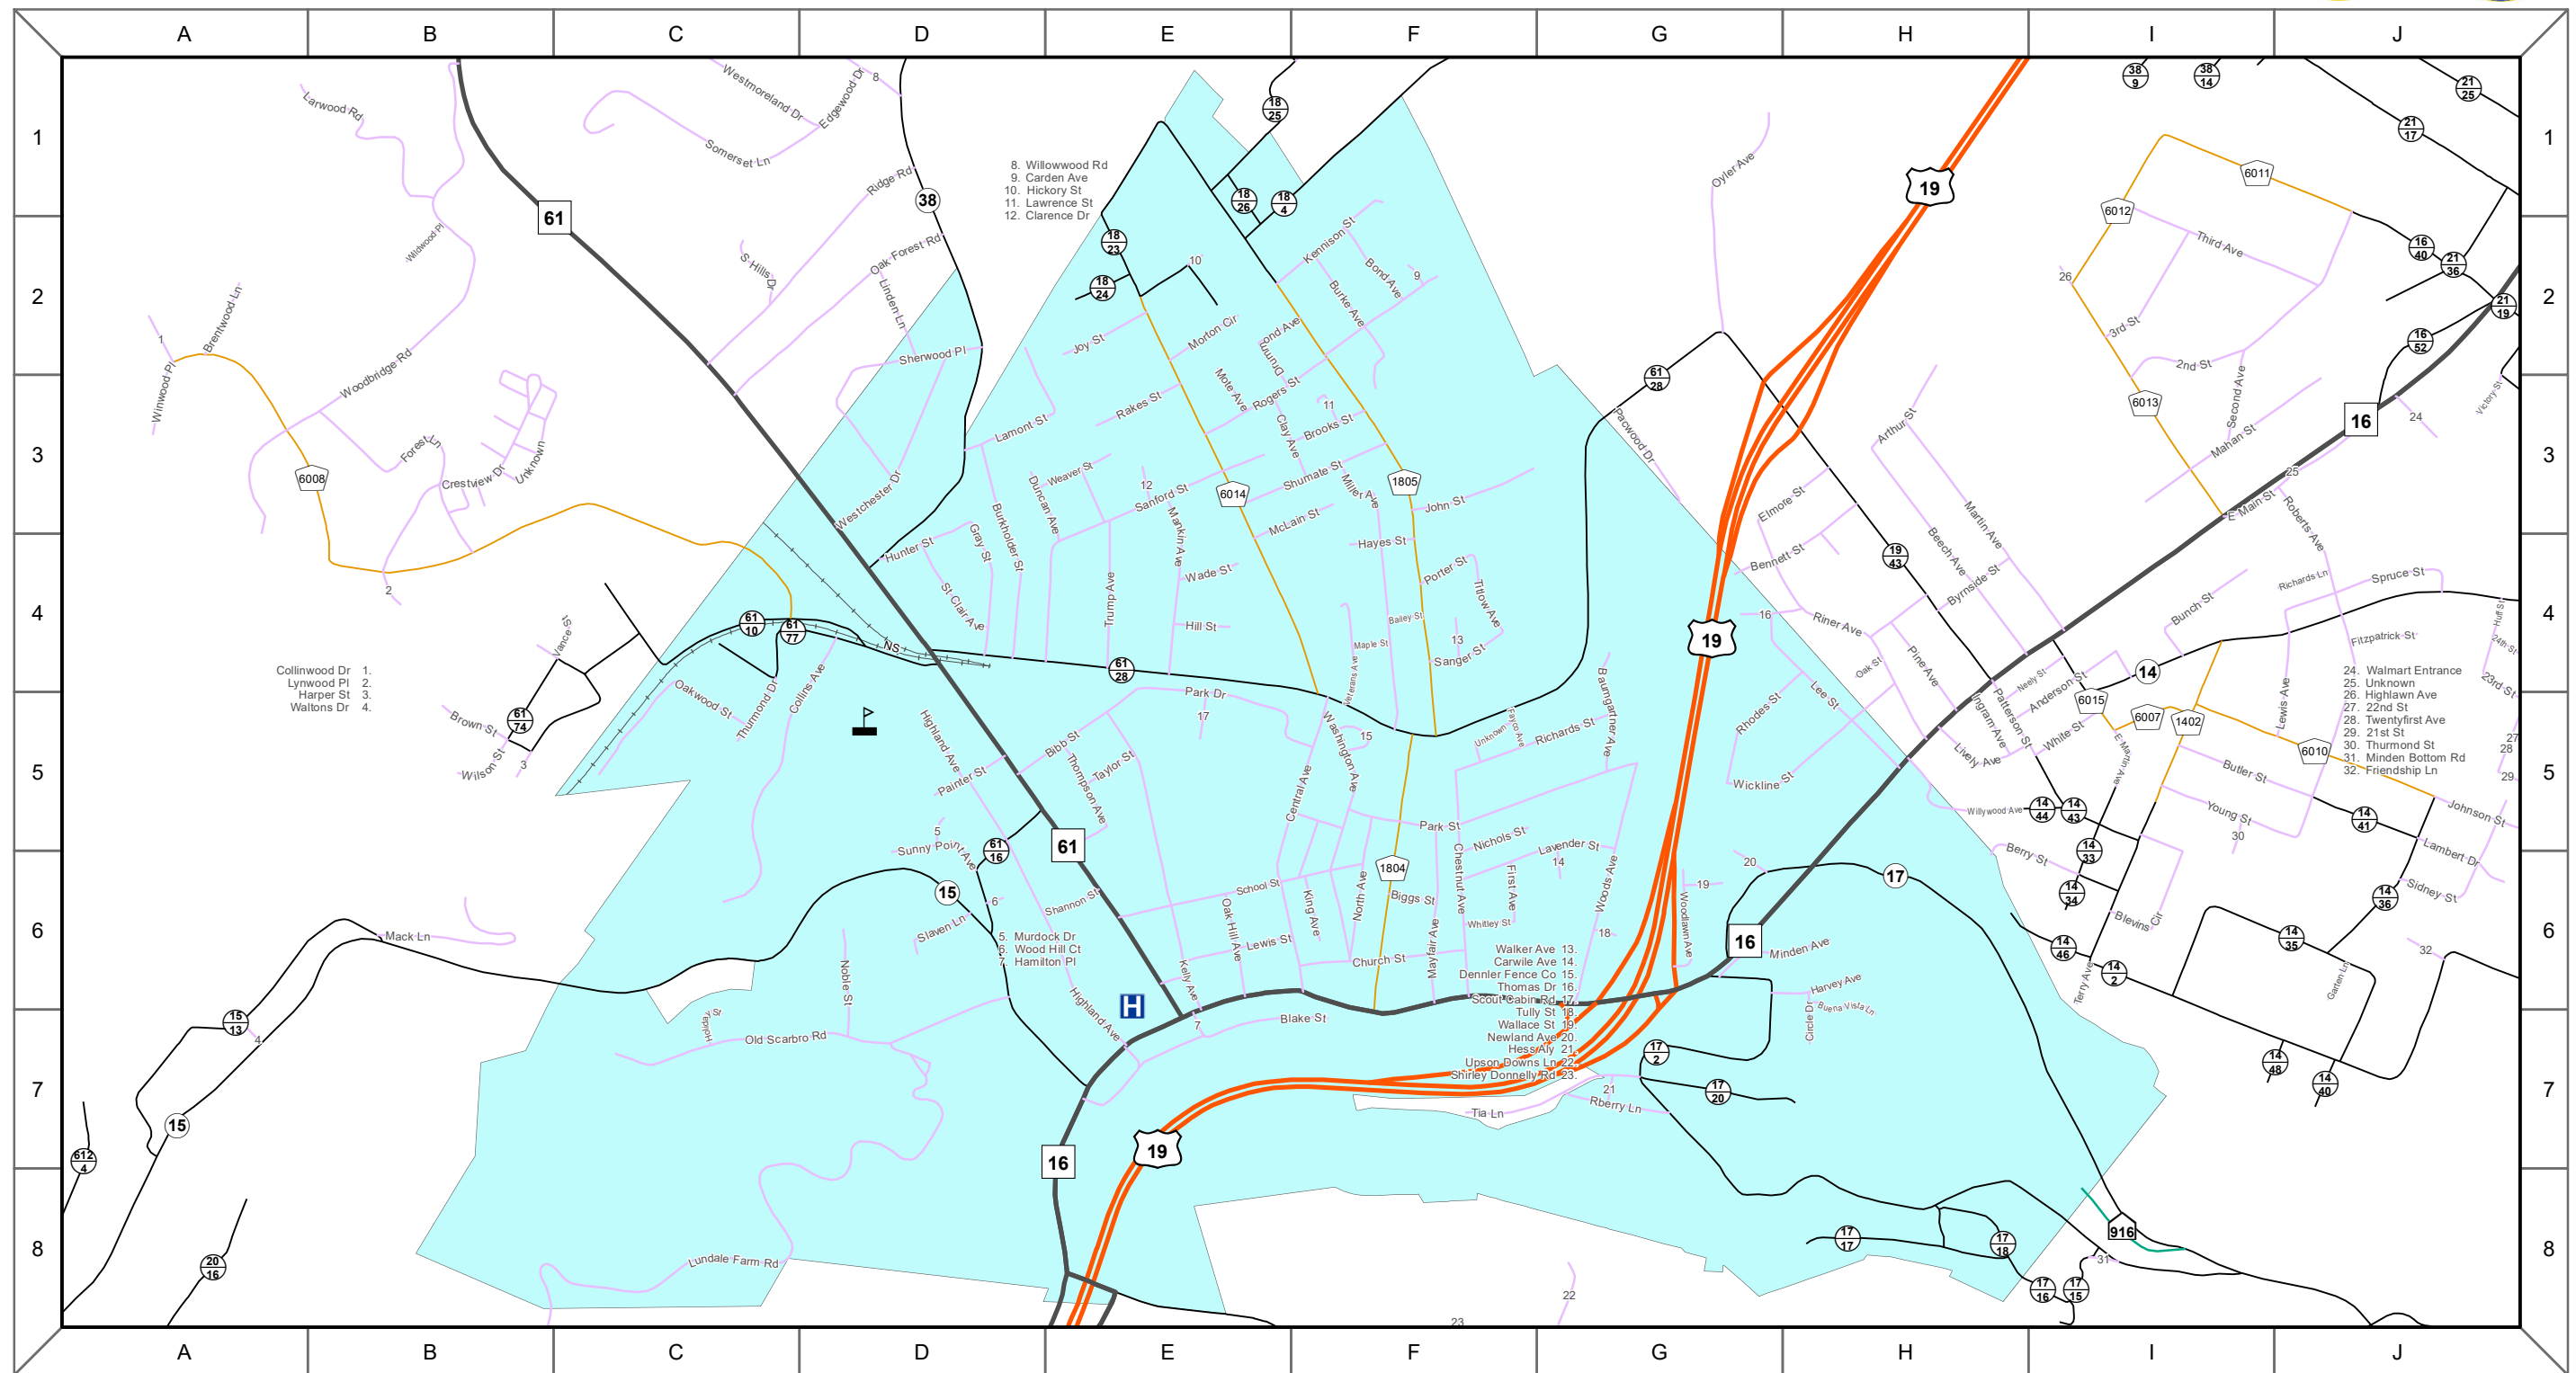

Oak Hill

2021 Municipal Mileage Updated via Municipal Response
 Last revision: 4/14/2022
 Data as of: July 2021

This map was developed by the West Virginia Department of Transportation (WVDOT) Strategic Data Management & Technology Division and is provided for general reference only. The WVDOT does not guarantee the accuracy, completeness, or currentness of any information presented and disclaims any warranties, whether expressed or implied. Users who rely on the information contained in this map do so at their own risk. The WVDOT and its agents will not be held liable for inaccurate, outdated, or otherwise erroneous information, or for damages arising, whether directly or indirectly, from use or misuse of this map or any data contained herein.