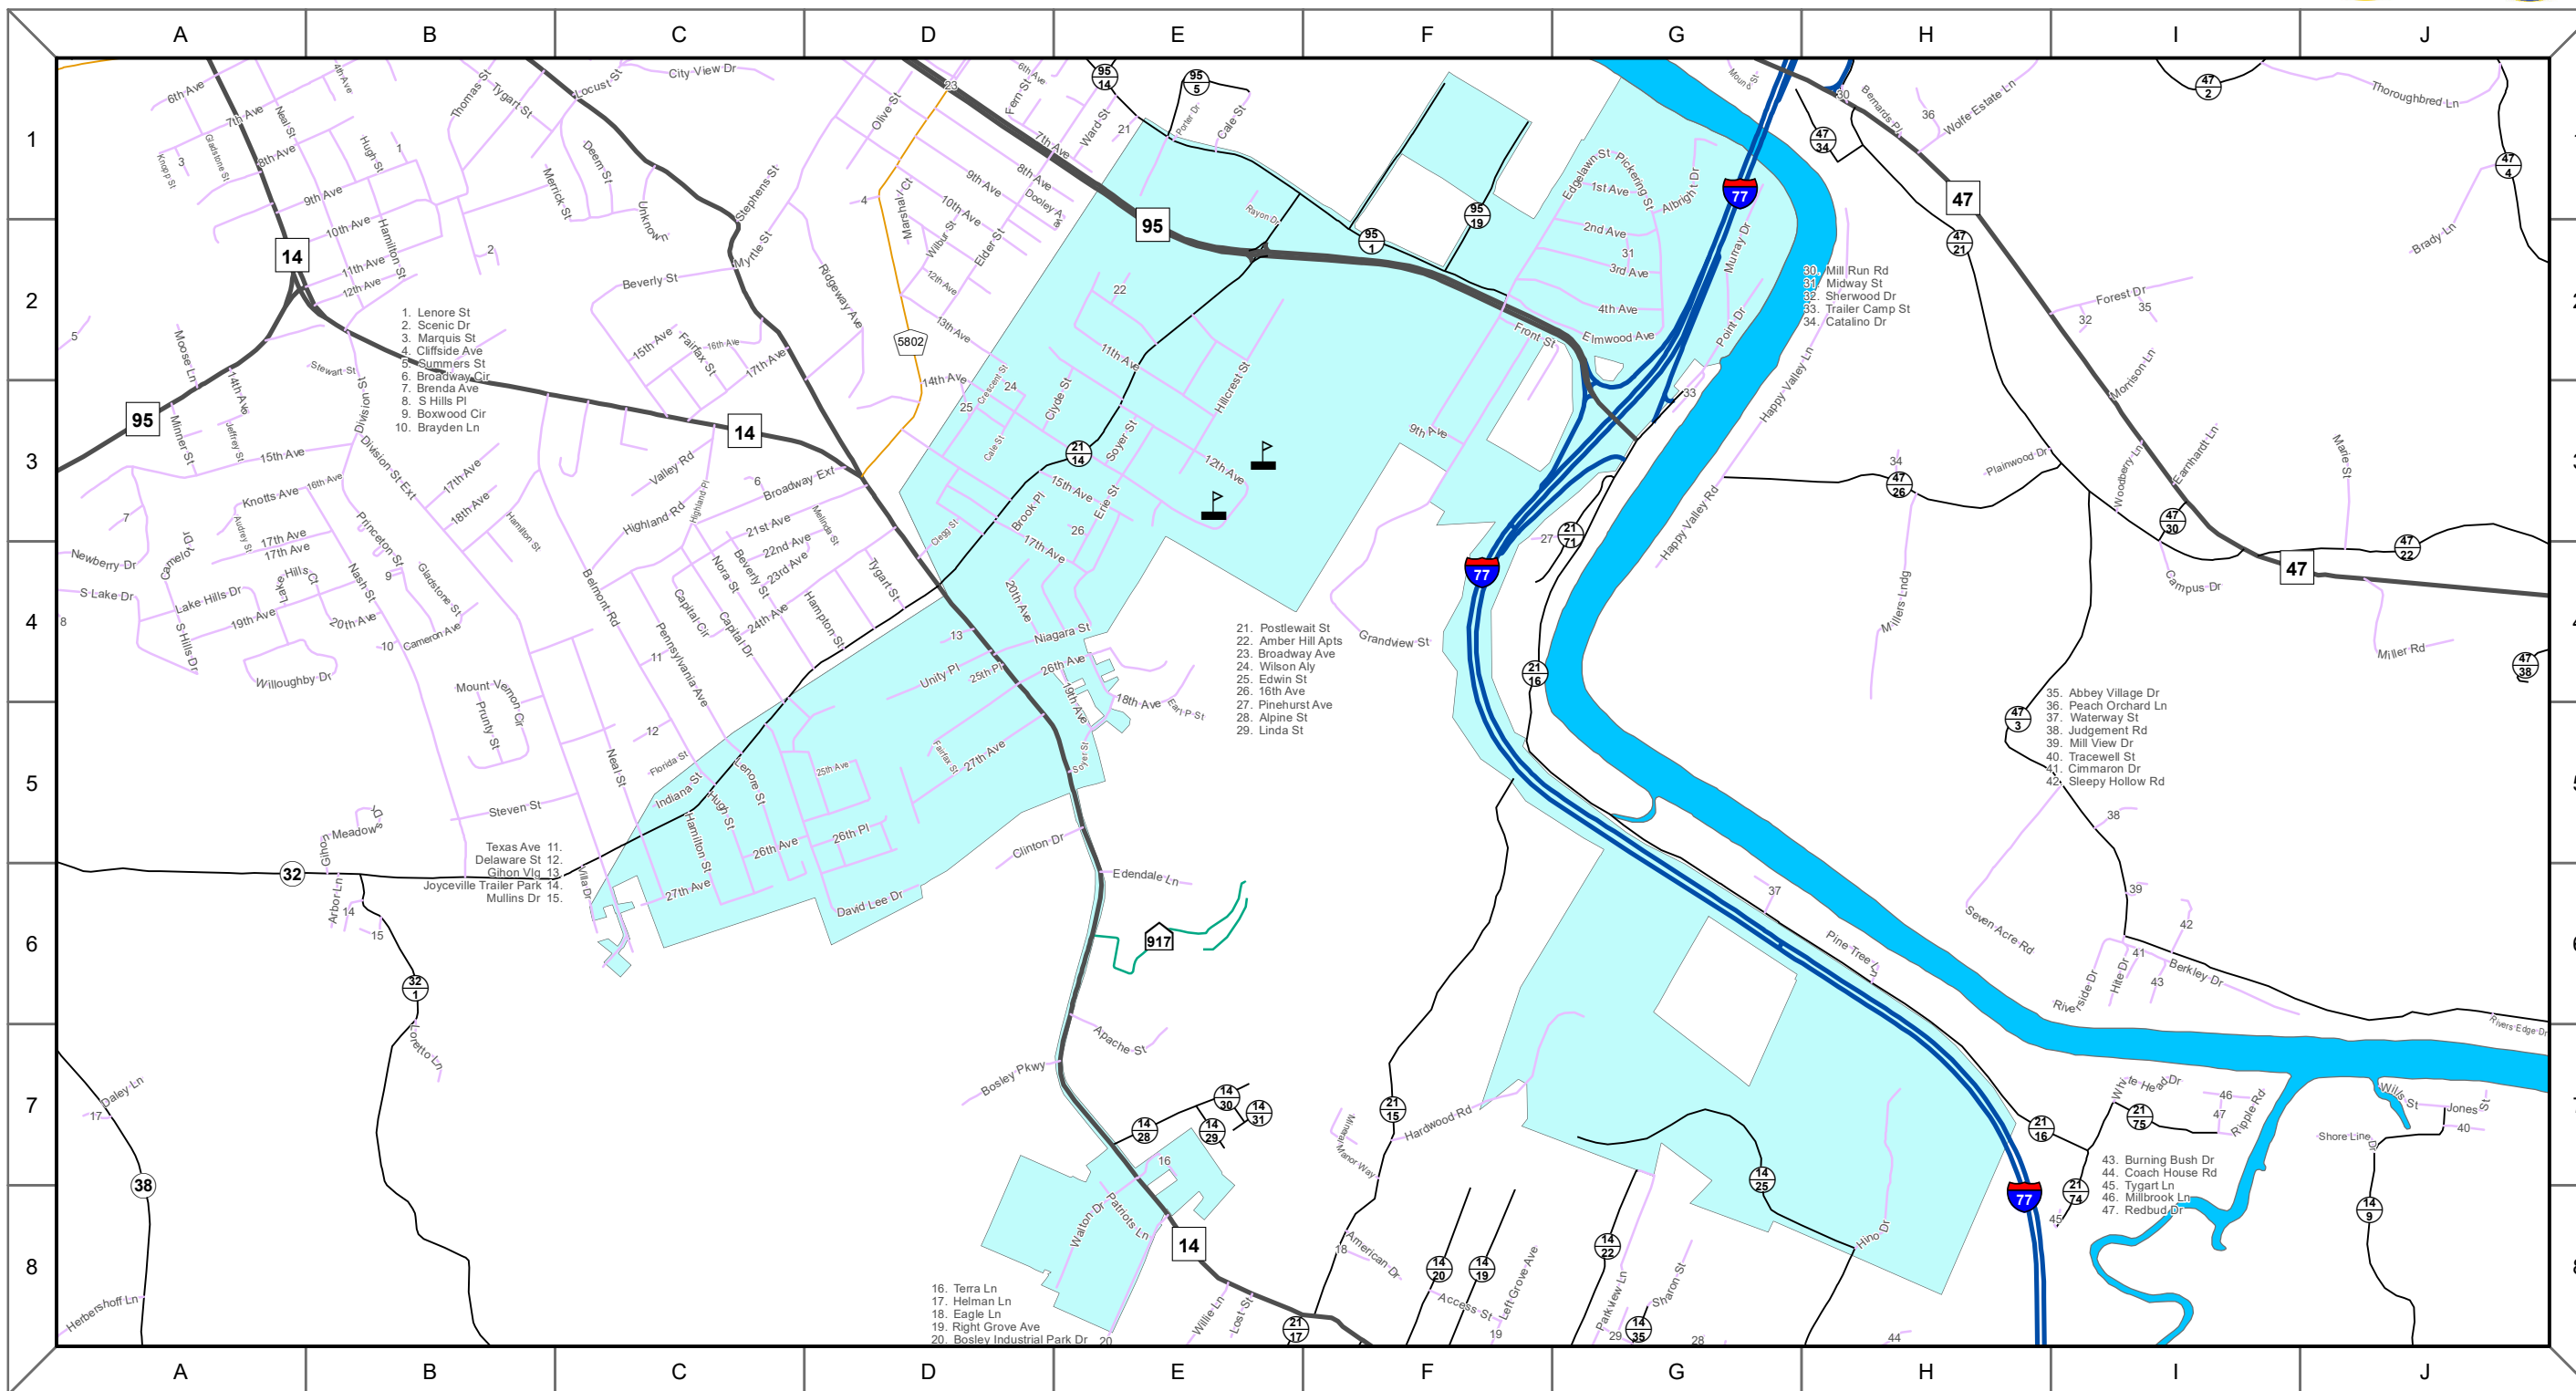

Parkersburg

1 inch = 0.31 miles

2021 Municipal Mileage Updated via Municipal Response
 Last revision: 4/14/2022
 Data as of: July 2021

This map was developed by the West Virginia Department of Transportation (WVDOT) Strategic Data Management & Technology Division and is provided for general reference only. The WVDOT does not guarantee the accuracy, completeness, or currentness of any information presented and disclaims any warranties, whether expressed or implied. Users who rely on the information contained in this map do so at their own risk. The WVDOT and its agents will not be held liable for inaccurate, outdated, or otherwise erroneous information, or for damages arising, whether directly or indirectly, from use or misuse of this map or any data contained herein.

- Schools
- Hospitals
- Municipal Non-State Route
- Interstate
- US Highway
- State Route
- County Route
- Federal Aid Non State (FANS)
- Harp Route
- Railroad
- River

Print date: Thursday, April 14, 2022