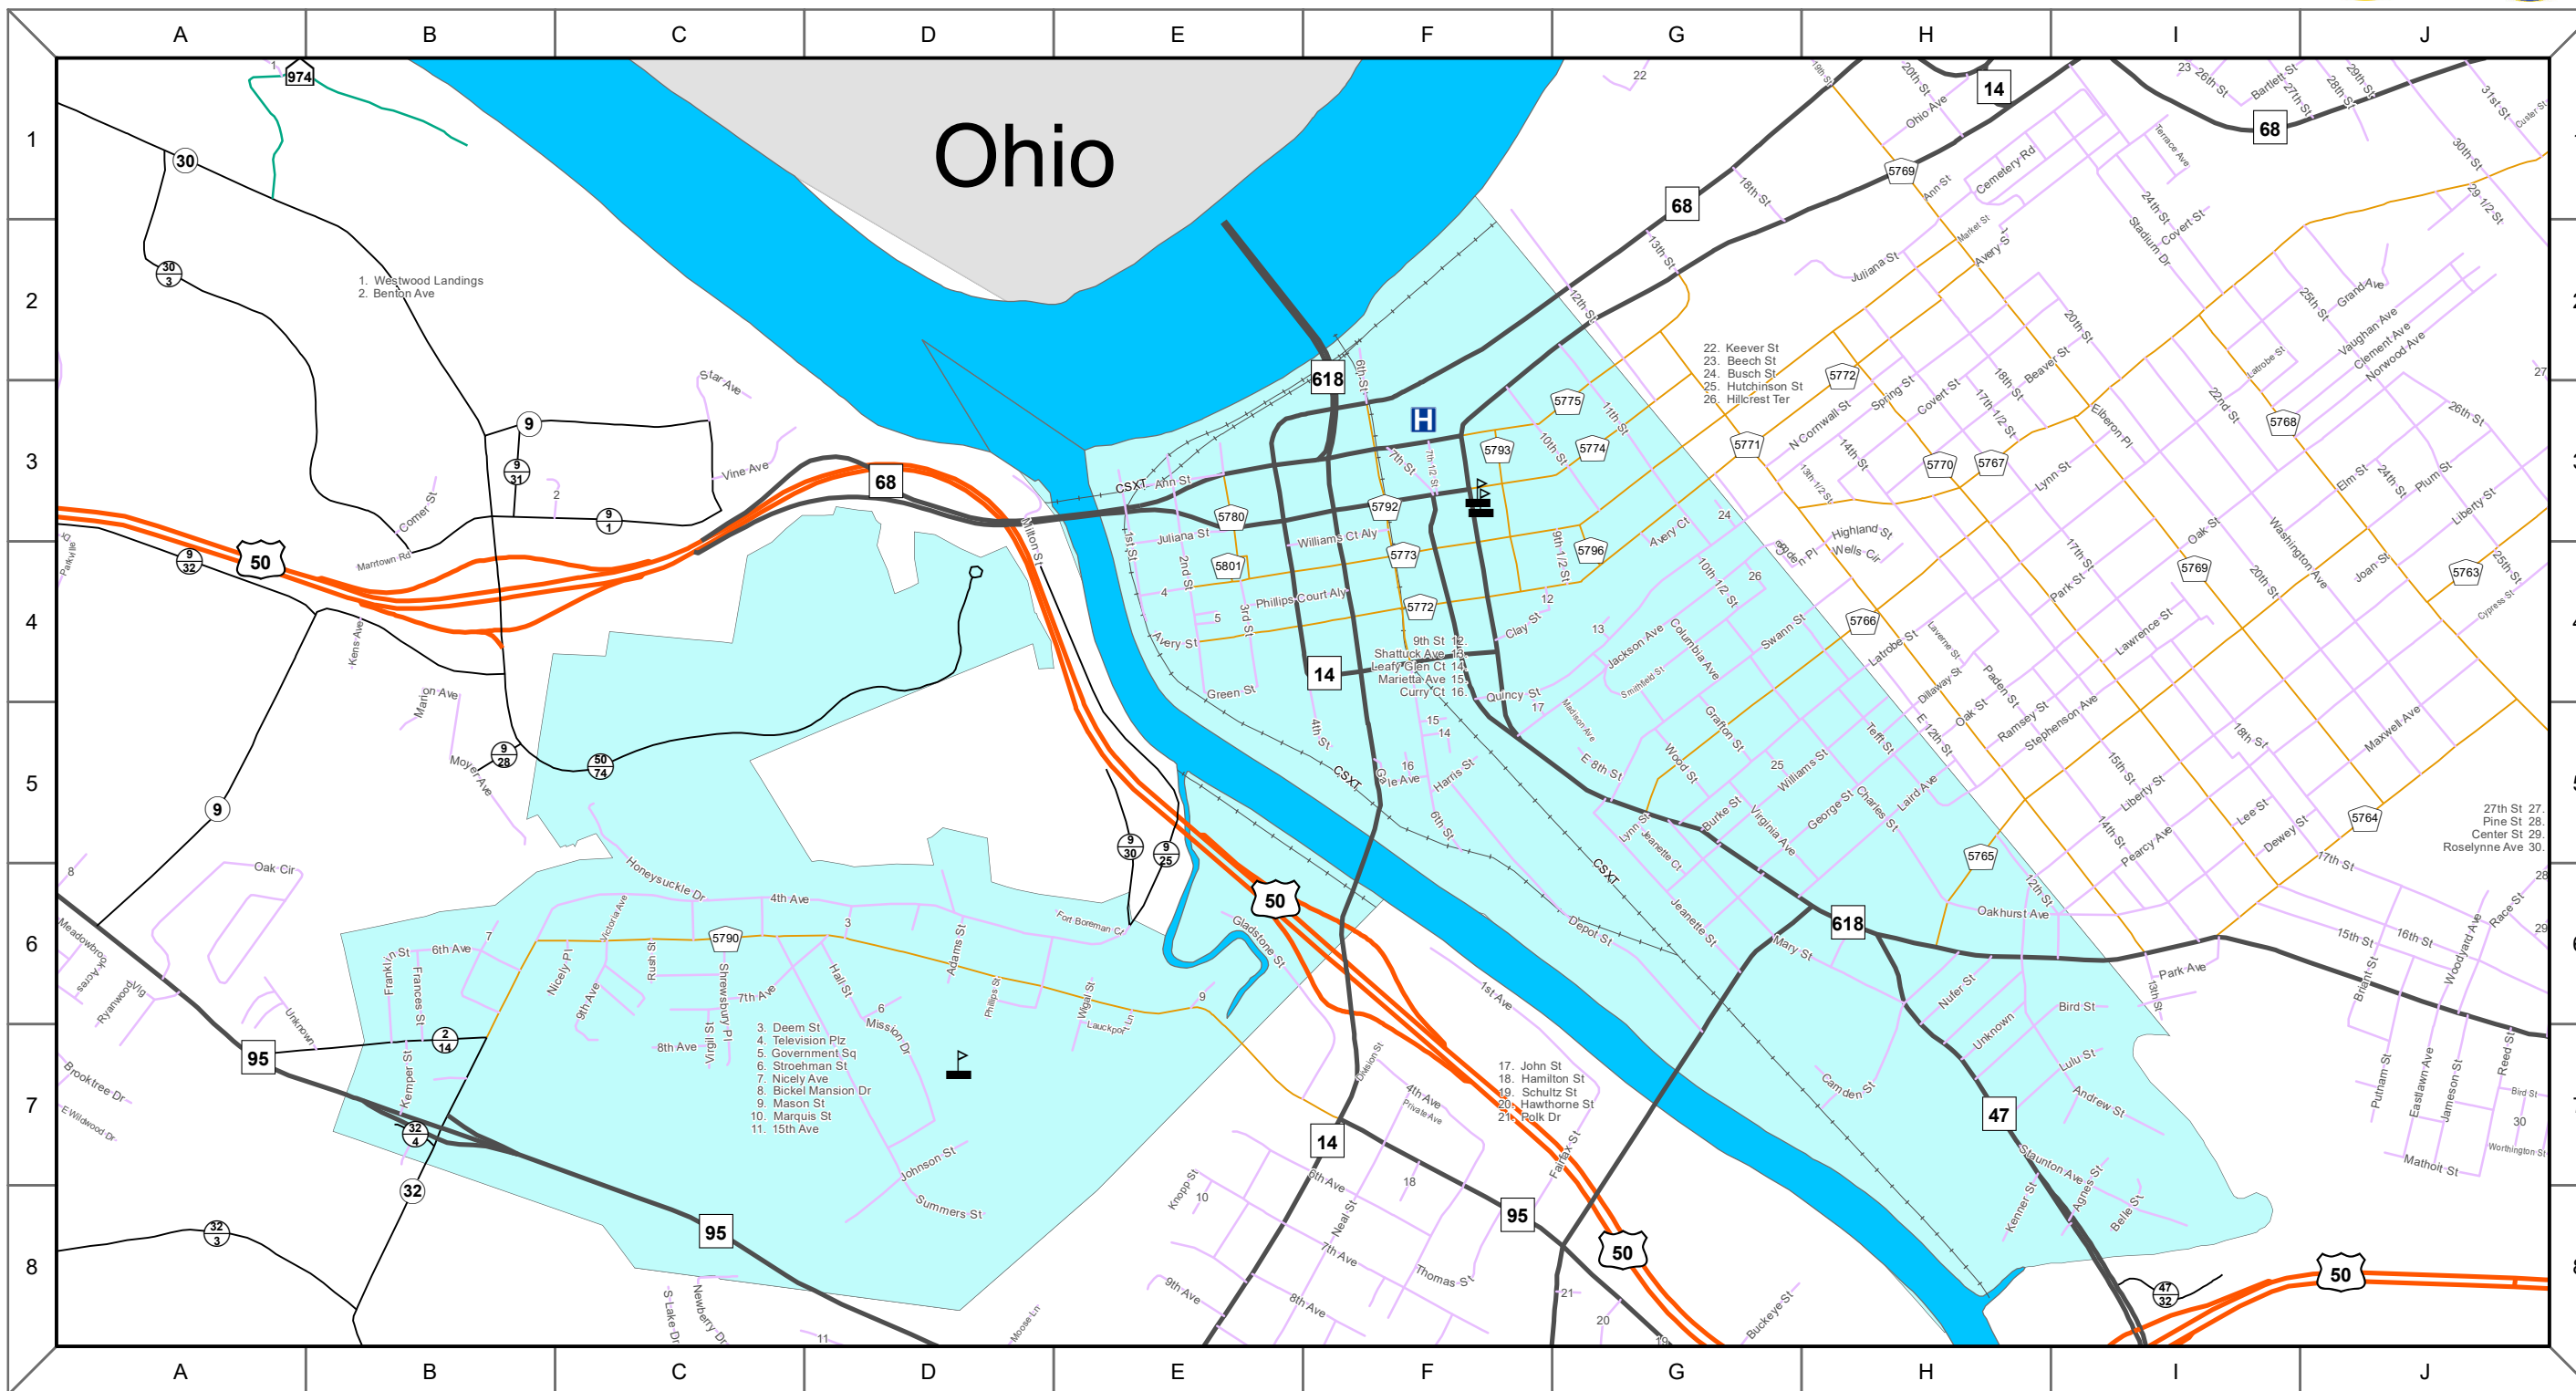

Parkersburg

1 inch = 0.26 miles

2021 Municipal Mileage Updated via Municipal Response
 Last revision: 4/14/2022
 Data as of: July 2021

This map was developed by the West Virginia Department of Transportation (WVDOT) Strategic Data Management & Technology Division and is provided for general reference only. The WVDOT does not guarantee the accuracy, completeness, or currentness of any information presented and disclaims any warranties, whether expressed or implied. Users who rely on the information contained in this map do so at their own risk. The WVDOT and its agents will not be held liable for inaccurate, outdated, or otherwise erroneous information, or for damages arising, whether directly or indirectly, from use or misuse of this map or any data contained herein.

- Schools
- Hospitals
- Municipal Non-State Route
- Interstate
- US Highway
- State Route
- County Route
- Federal Aid Non State (FANS)
- Harp Route
- Railroad
- River

Print date: Thursday, April 14, 2022