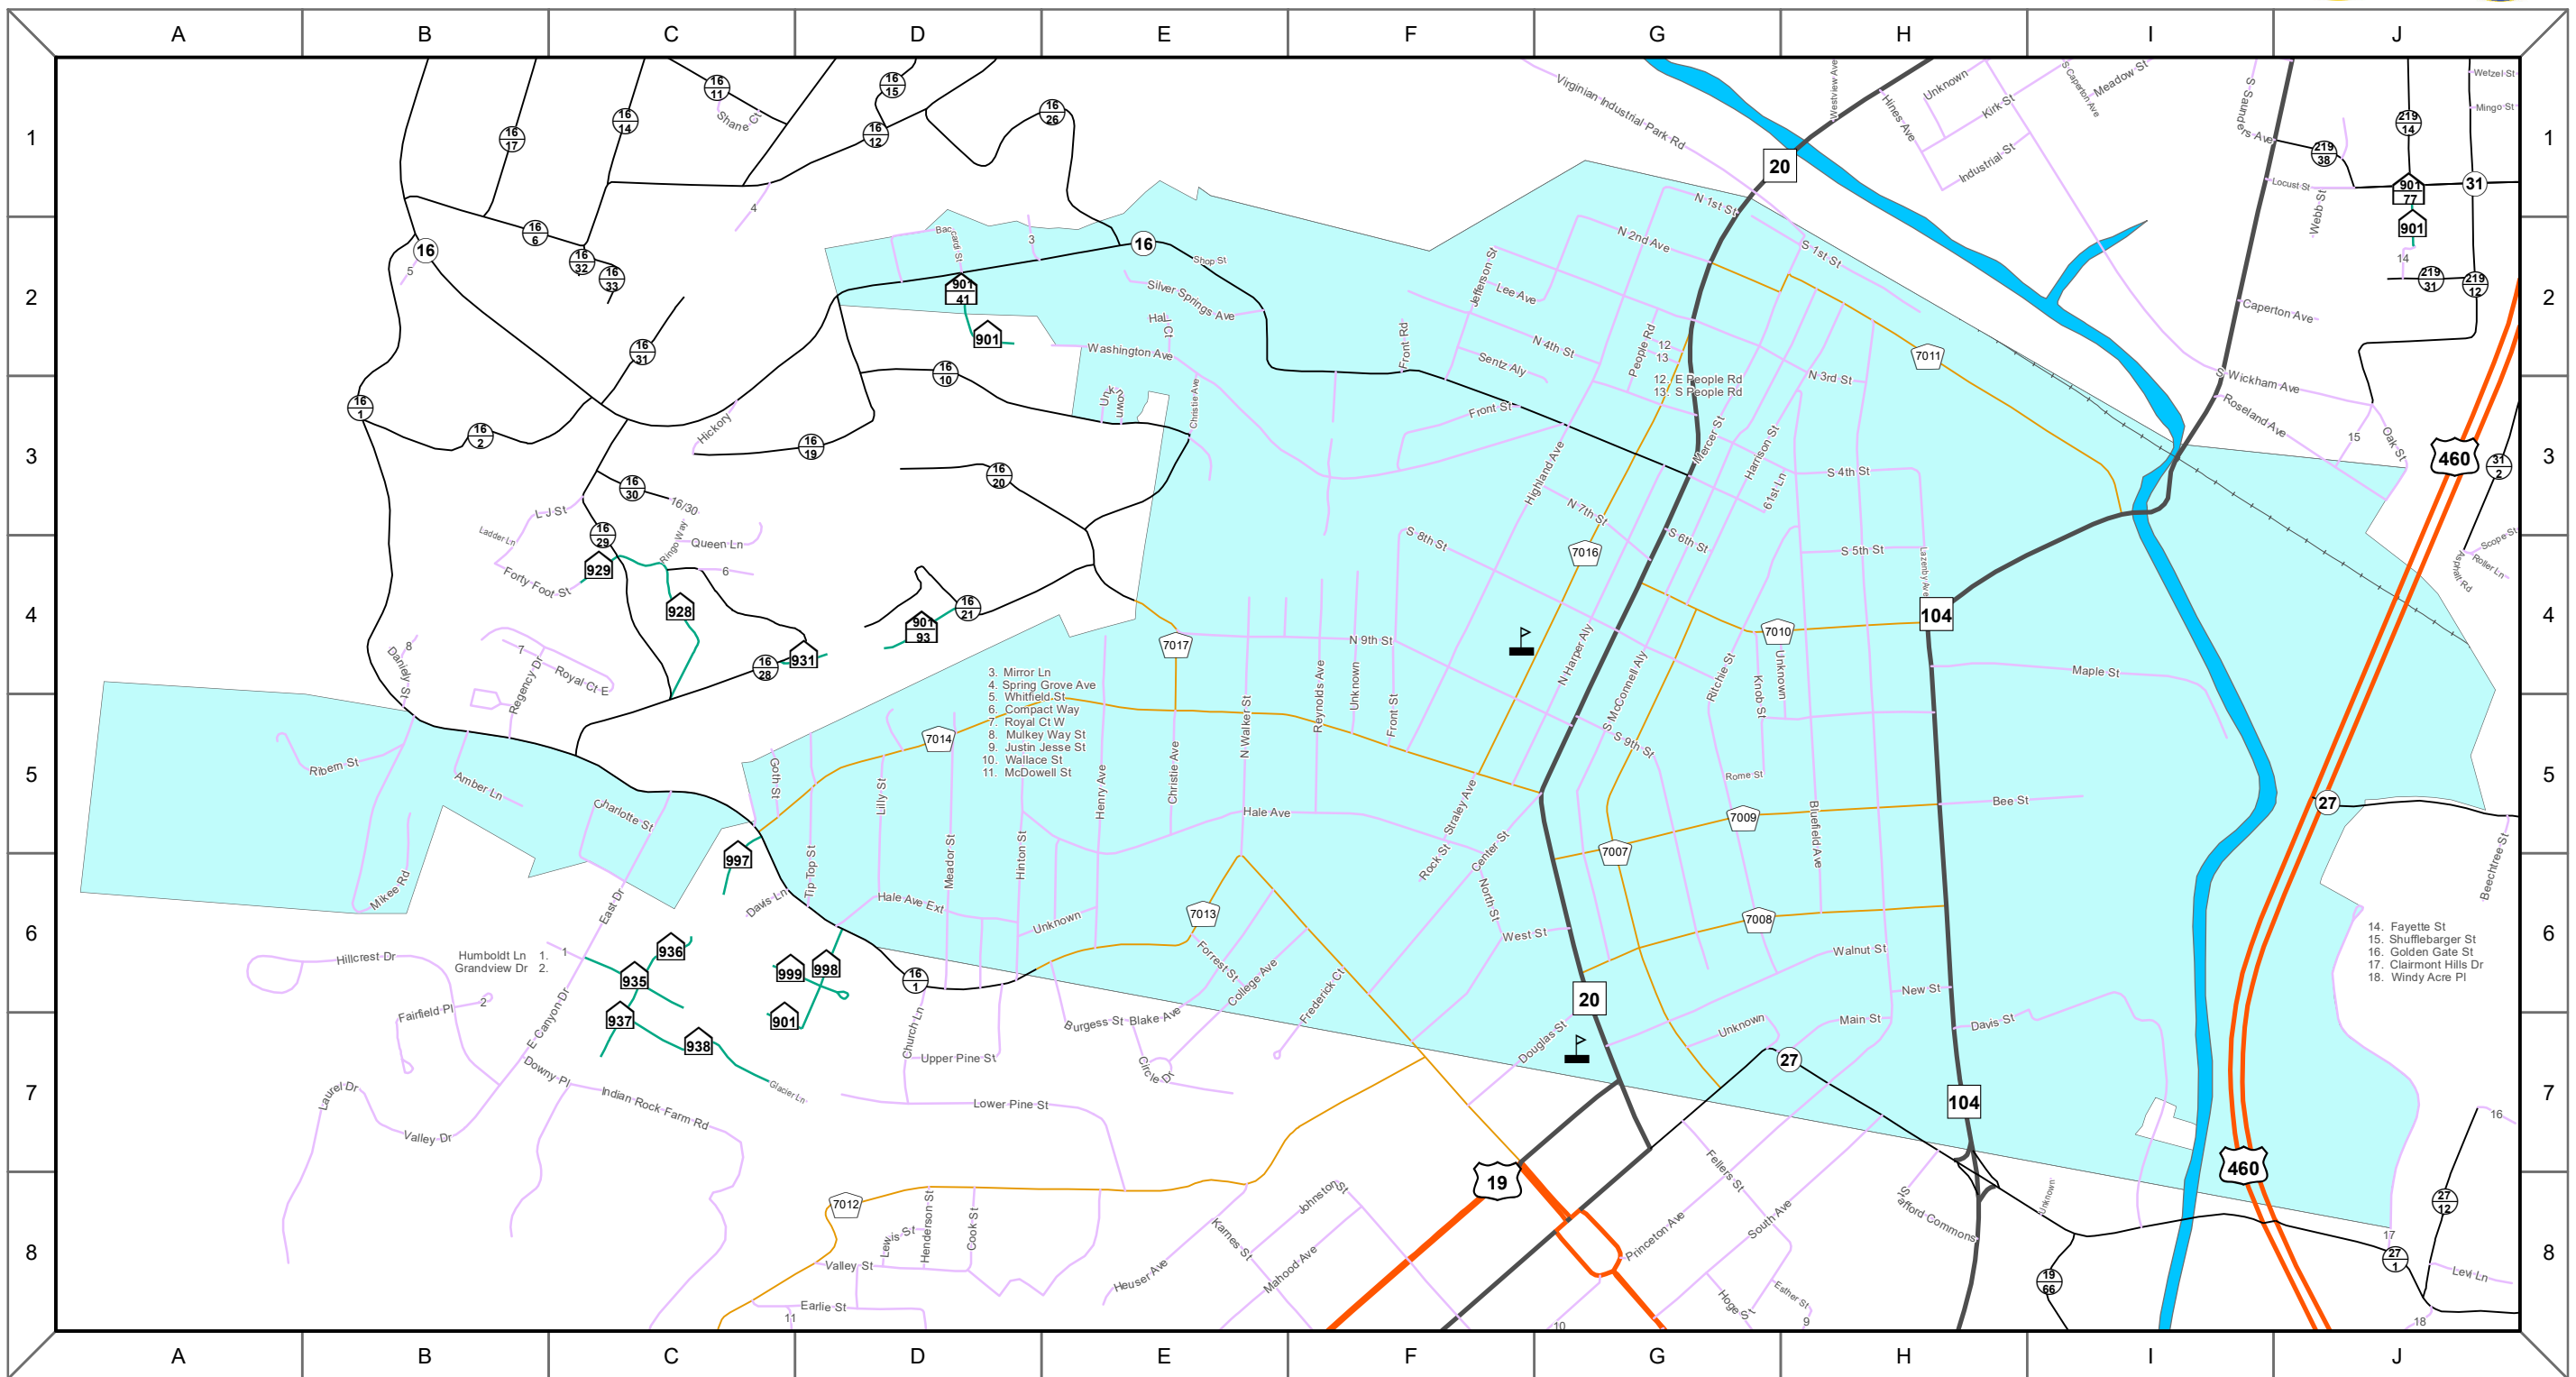

Princeton

2021 Municipal Mileage Updated via Municipal Response
 Last revision: 4/14/2022
 Data as of: July 2021

This map was developed by the West Virginia Department of Transportation (WVDOT) Strategic Data Management & Technology Division and is provided for general reference only. The WVDOT does not guarantee the accuracy, completeness, or currentness of any information presented and disclaims any warranties, whether expressed or implied. Users who rely on the information contained in this map do so at their own risk. The WVDOT and its agents will not be held liable for inaccurate, outdated, or otherwise erroneous information, or for damages arising, whether directly or indirectly, from use or misuse of this map or any data contained herein.

- Schools
- Hospitals
- Municipal Non-State Route
- Interstate
- US Highway
- State Route
- County Route
- Federal Aid Non State (FANS)
- Harp Route
- Railroad
- River