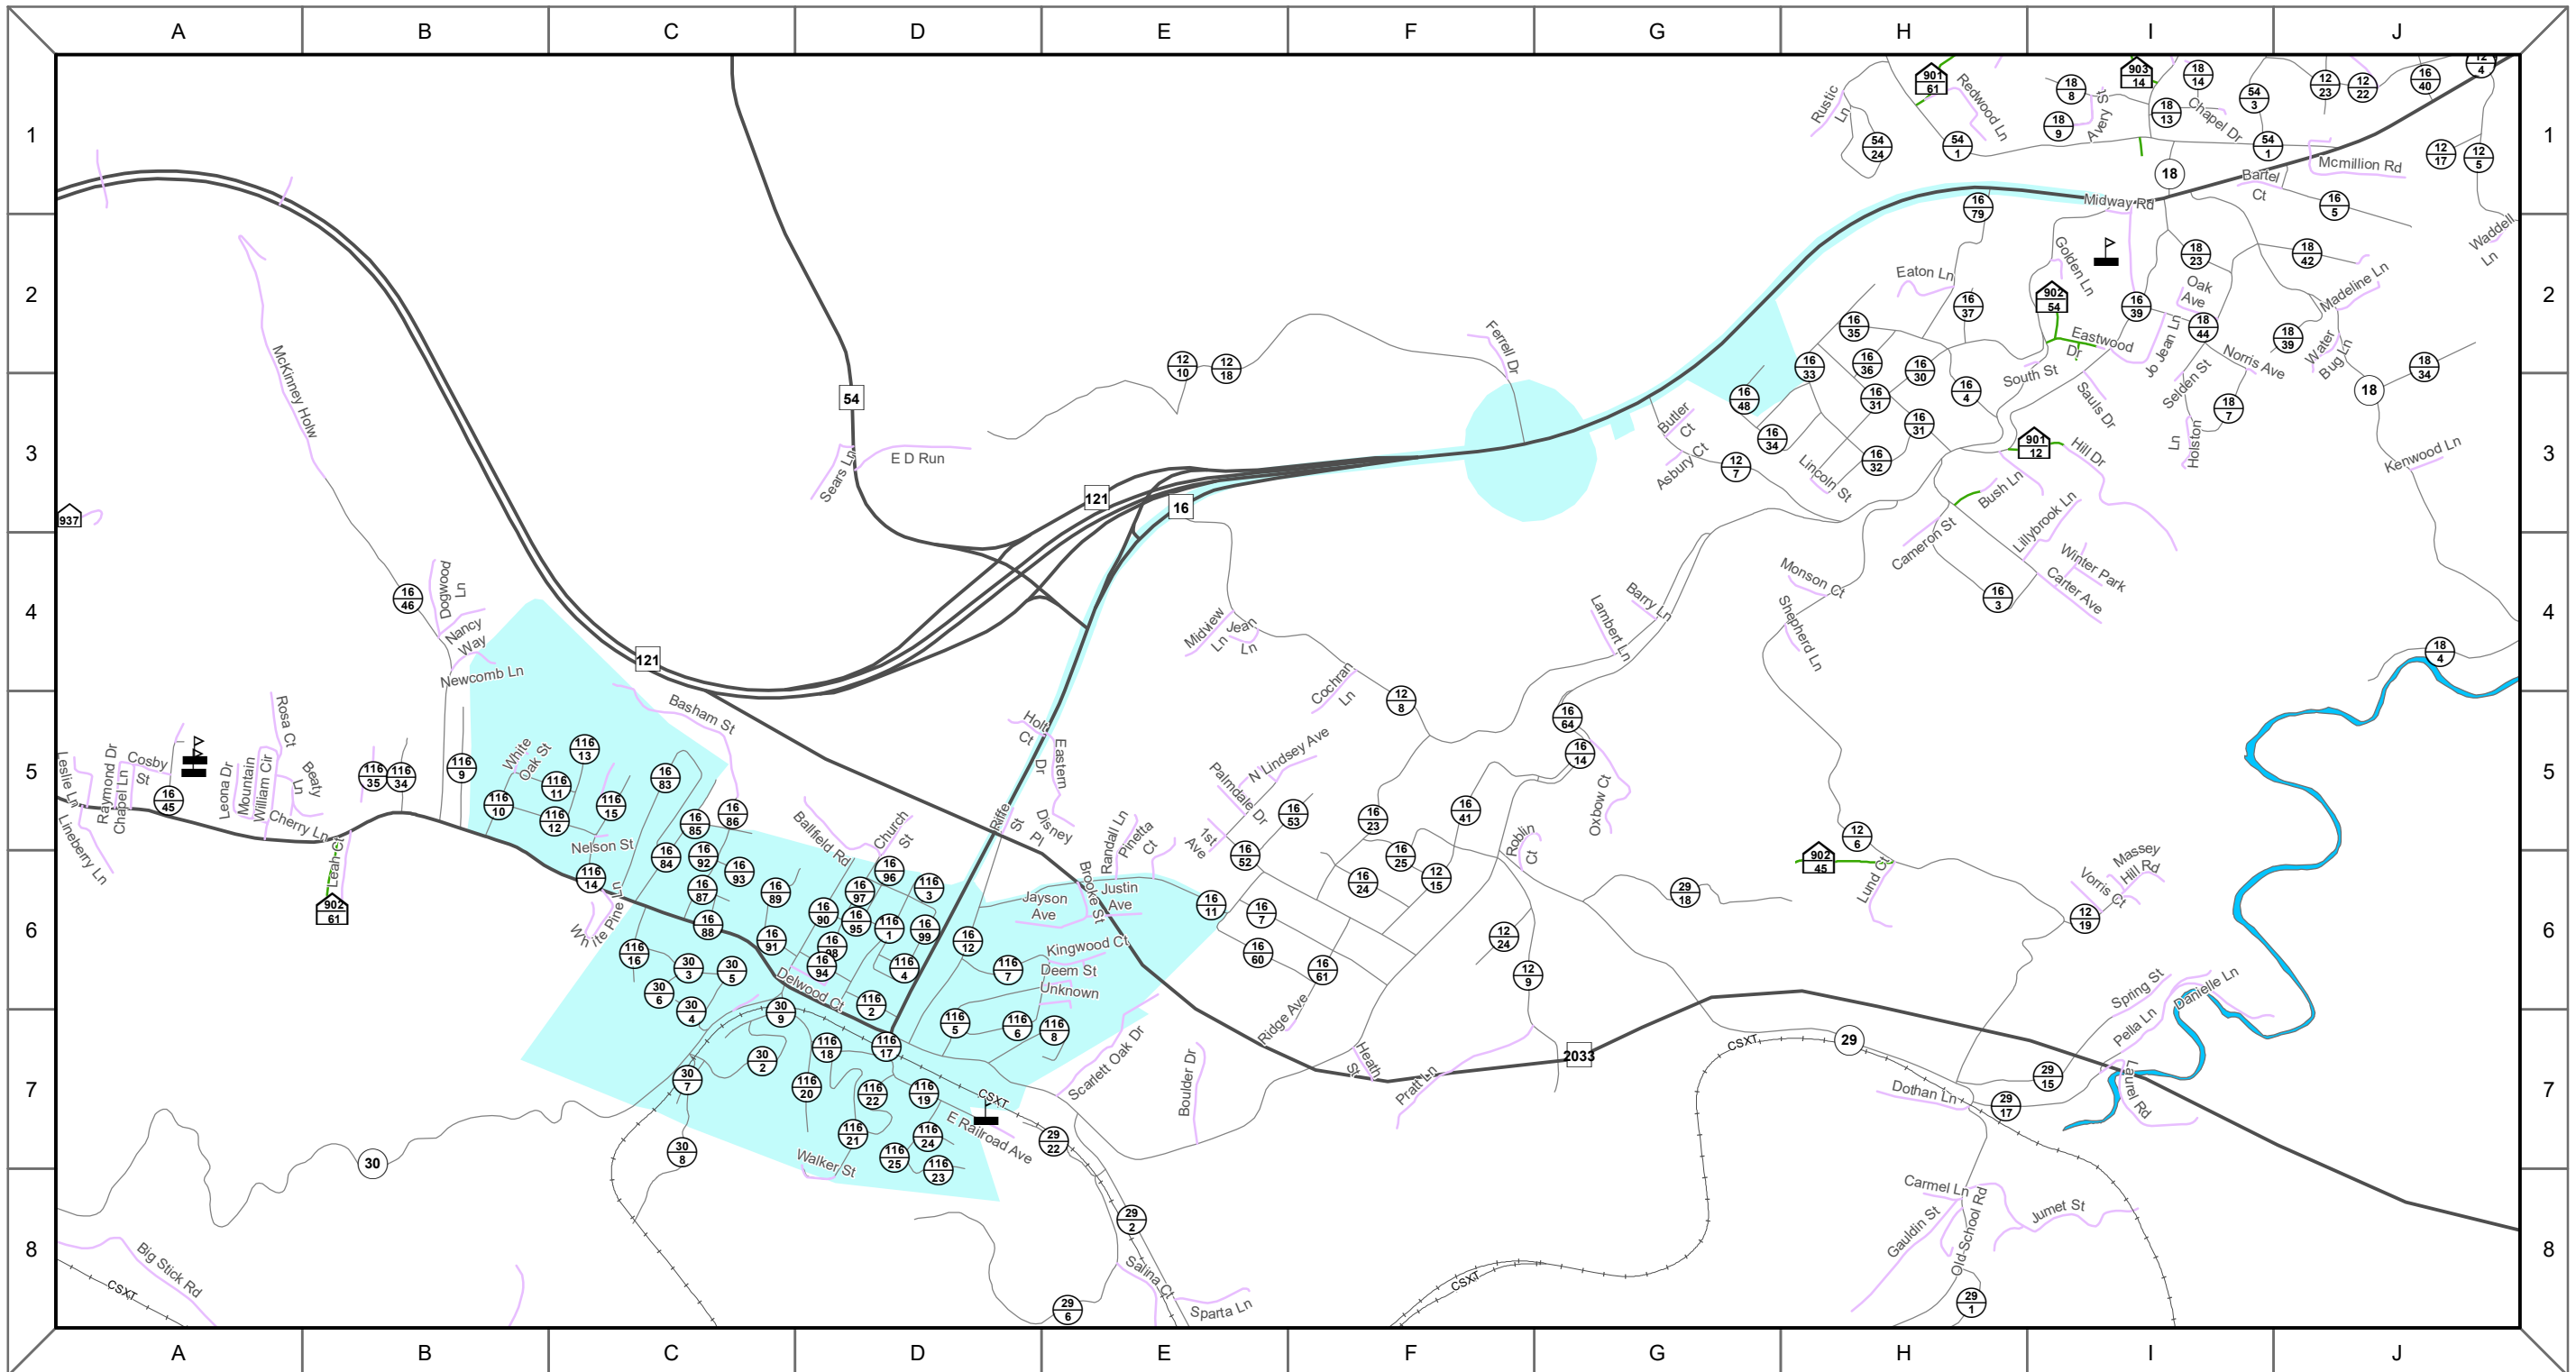

Sophia

1 in = 0.294 miles

2021 Municipal Mileage Updated via Municipal Response
 Last revision: 4/14/2022
 Data as of: July 2021

This map was developed by the West Virginia Department of Transportation (WVDOT) Strategic Data Management and Technology Division and is provided for general reference only. The WVDOT does not guarantee the accuracy, completeness, or currentness of any information presented and disclaims any warranties, whether expressed or implied. Users who rely on the information contained in this map do so at their own risk. The WVDOT and its agents will not be held liable for inaccurate, outdated, or otherwise erroneous information, or for damages arising, whether directly or indirectly, from use or misuse of this map or any data contained herein.

Print date: Thursday, April 14, 2022

- Schools
- Hospitals
- Railroad
- Municipal Non-State Route
- Interstate
- US Highway
- State Route
- County Route
- Federal Aid Non-State (FANS)
- HARP Route
- River