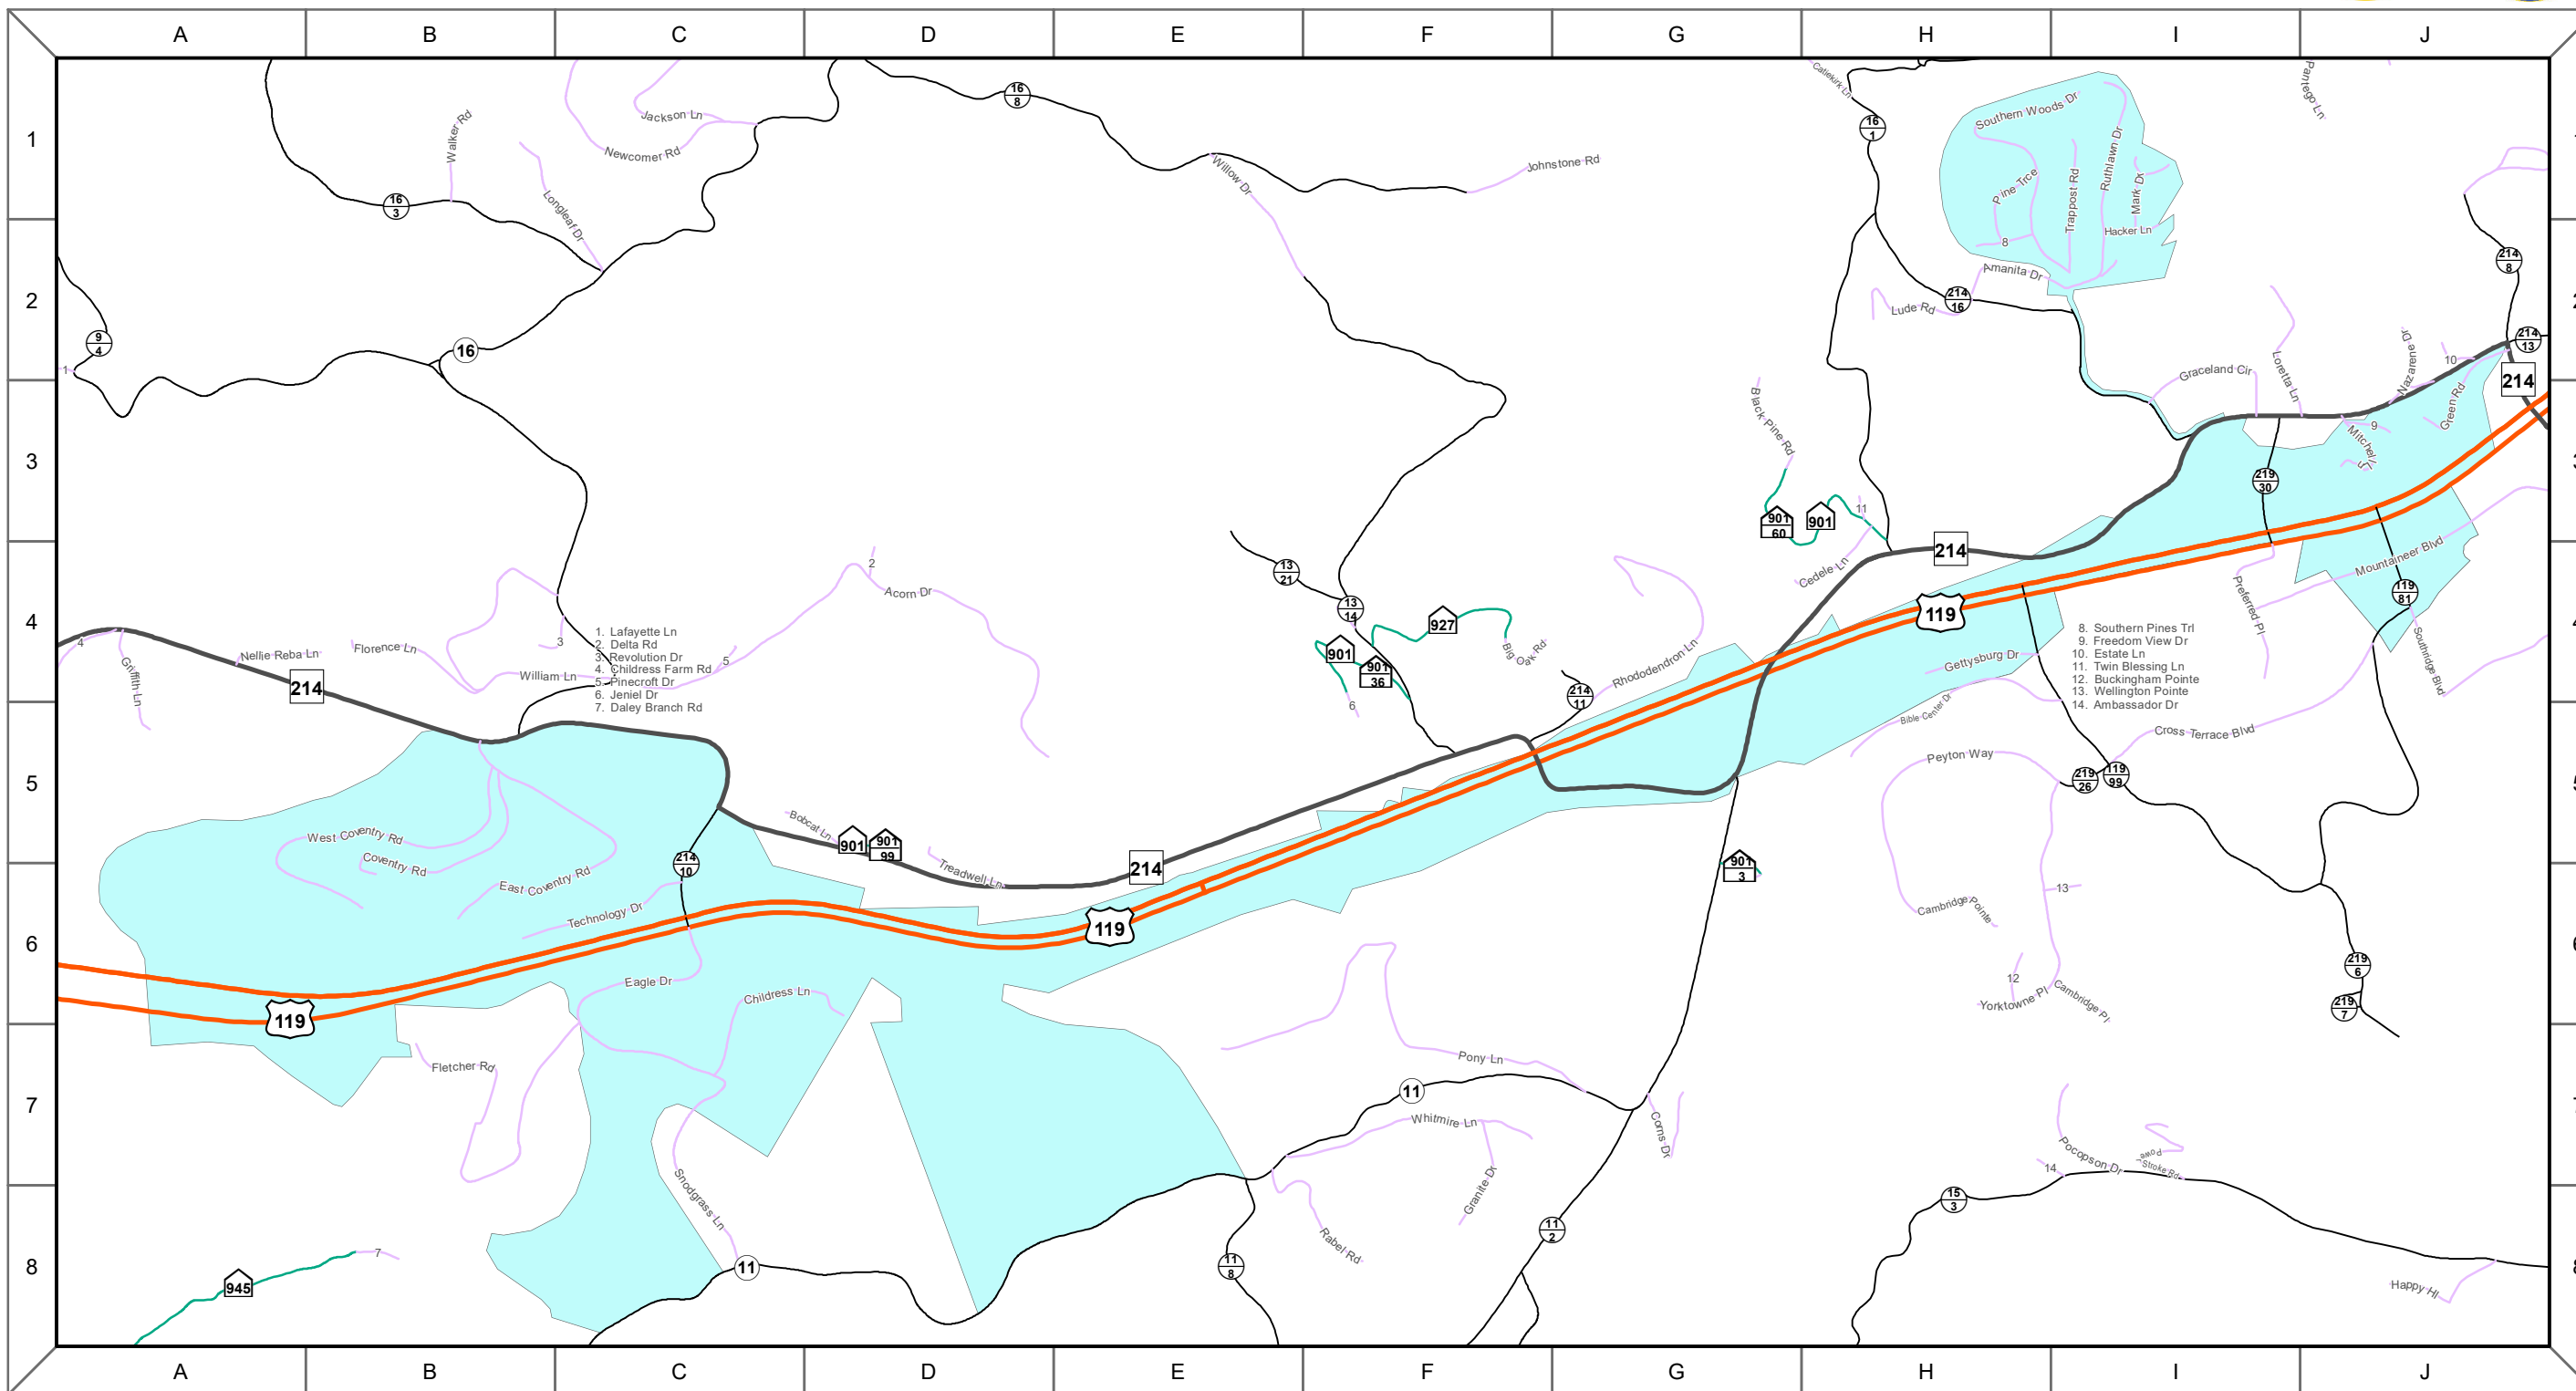

South Charleston

2021 Municipal Mileage Updated via Municipal Response
 Last revision: 4/14/2022
 Data as of: July 2021

This map was developed by the West Virginia Department of Transportation (WVDOT) Strategic Data Management & Technology Division and is provided for general reference only. The WVDOT does not guarantee the accuracy, completeness, or currentness of any information presented and disclaims any warranties, whether expressed or implied. Users who rely on the information contained in this map do so at their own risk. The WVDOT and its agents will not be held liable for inaccurate, outdated, or otherwise erroneous information, or for damages arising, whether directly or indirectly, from use or misuse of this map or any data contained herein.

- Schools
- Hospitals
- Municipal Non-State Route
- Interstate
- US Highway
- State Route
- County Route
- Federal Aid Non State (FANS)
- Harp Route
- Railroad
- River

Print date: Thursday, April 14, 2022