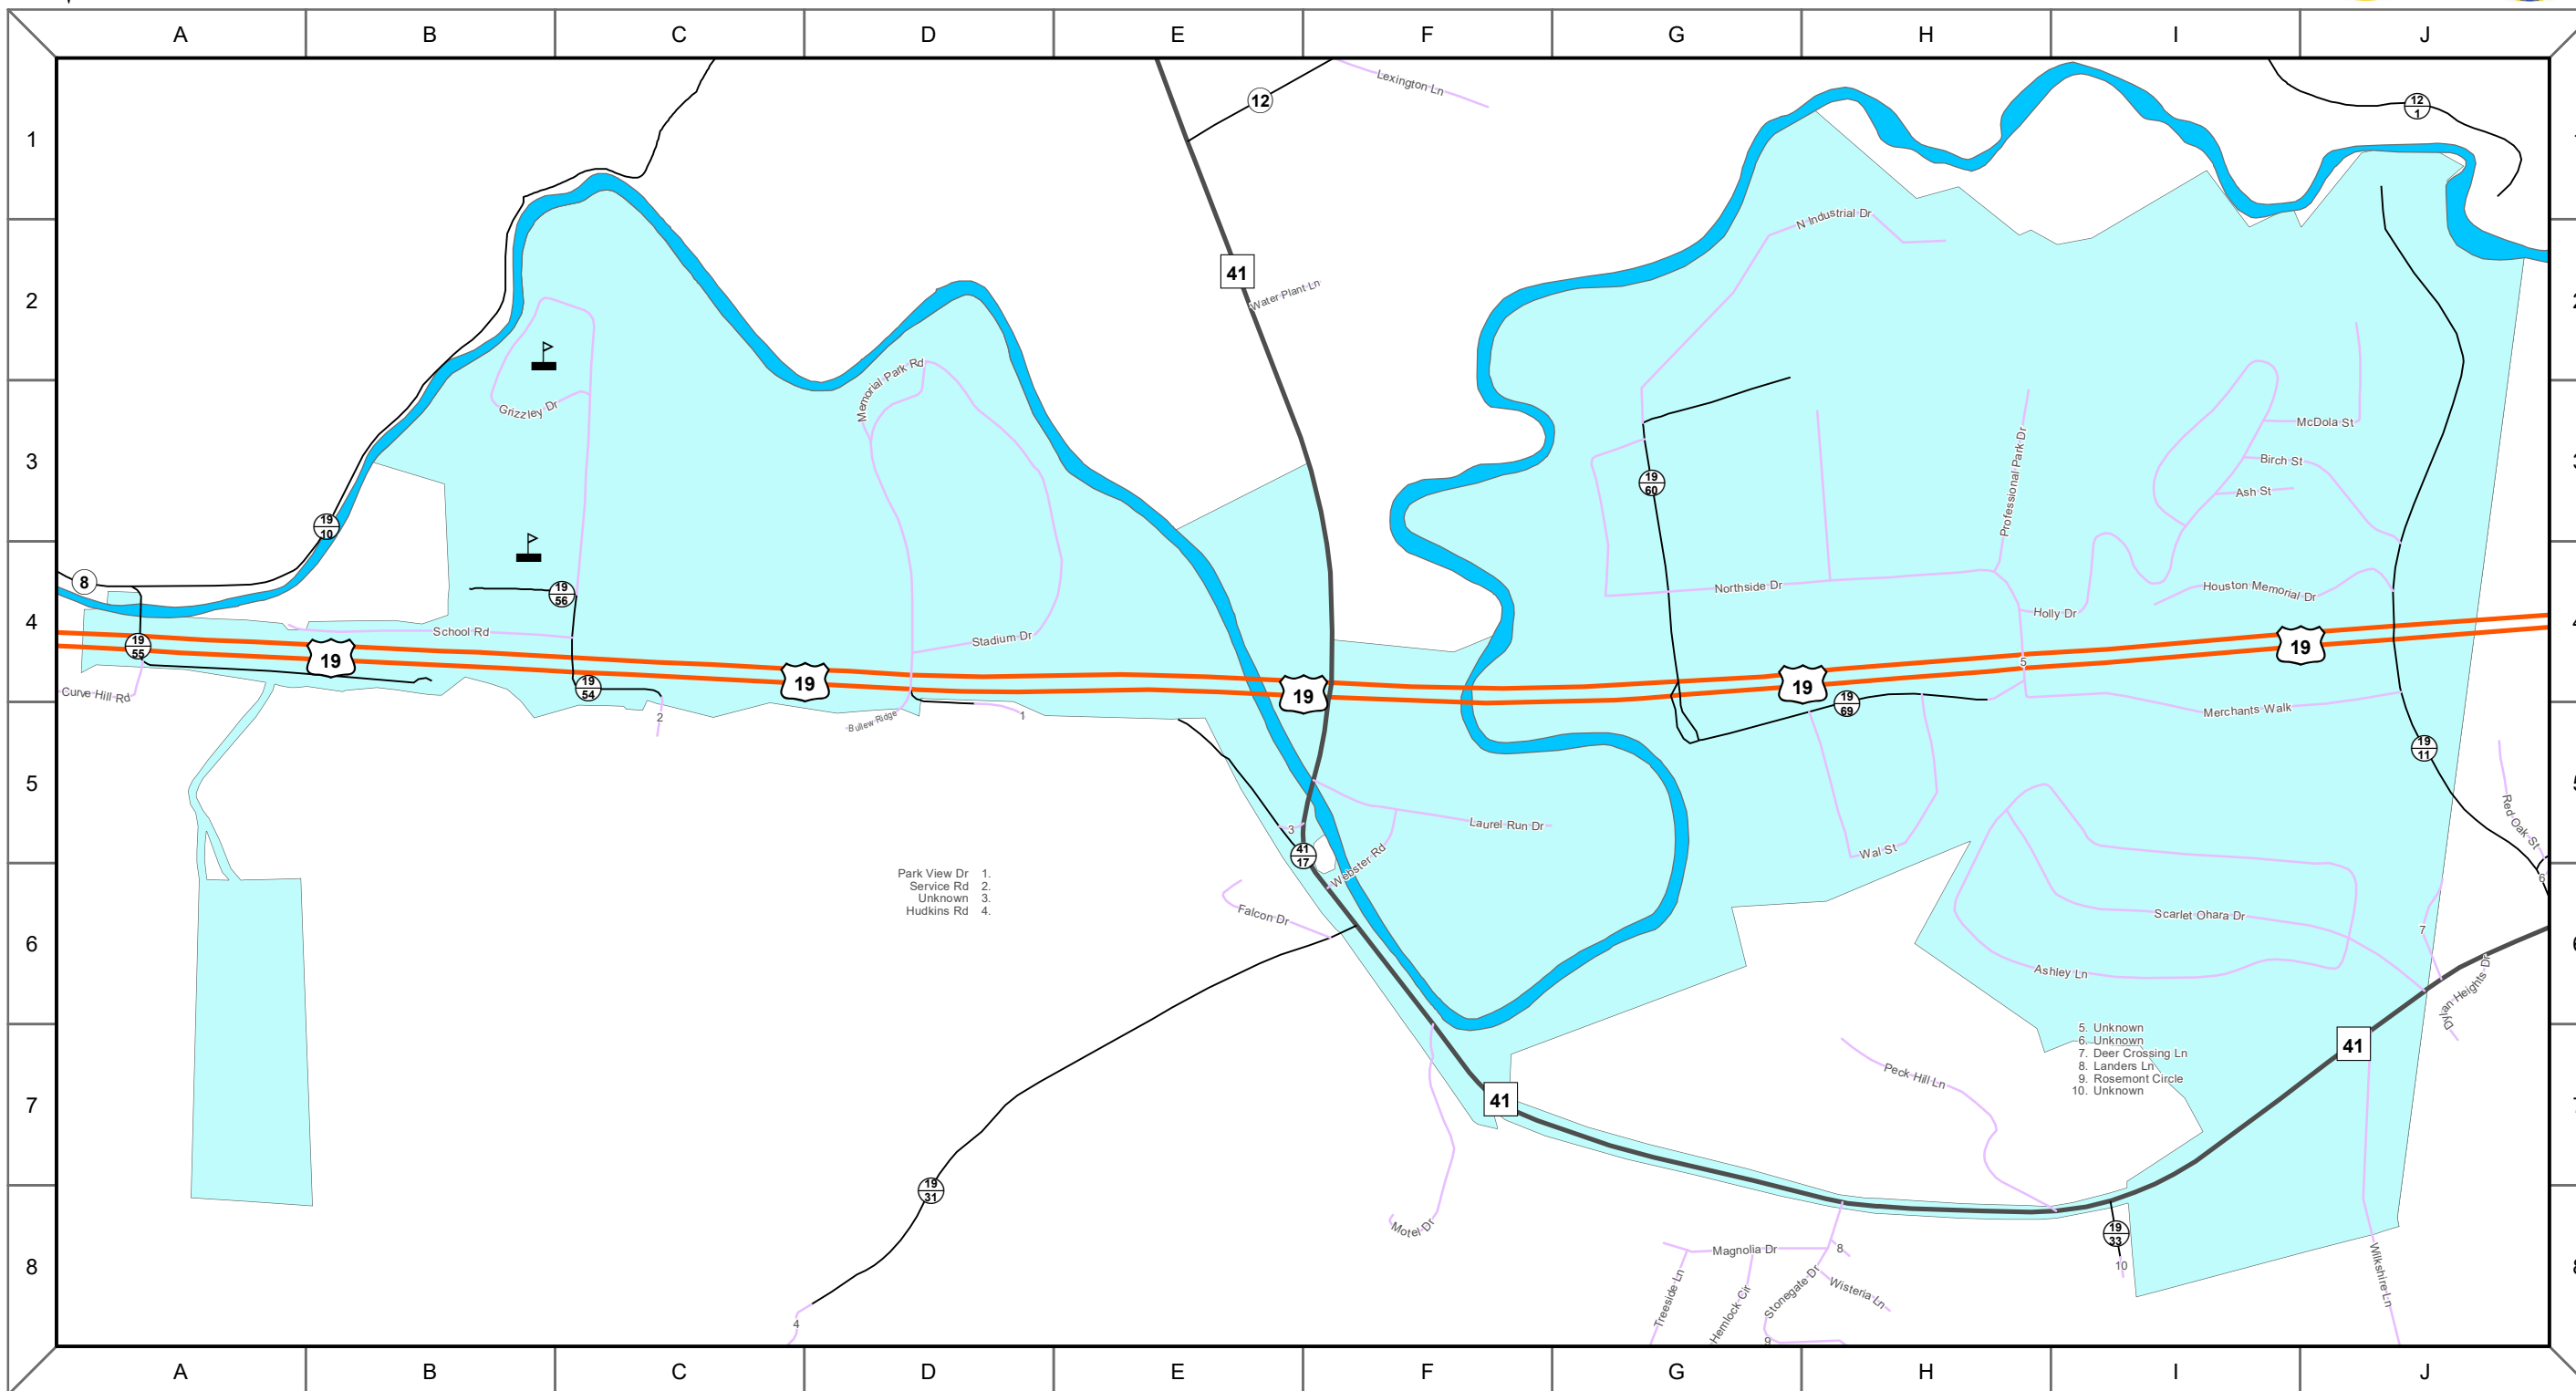

Summersville

2021 Municipal Mileage Updated via Municipal Response
 Last revision: 4/14/2022
 Data as of: July 2021

This map was developed by the West Virginia Department of Transportation (WVDOT) Strategic Data Management & Technology Division and is provided for general reference only. The WVDOT does not guarantee the accuracy, completeness, or currentness of any information presented and disclaims any warranties, whether expressed or implied. Users who rely on the information contained in this map do so at their own risk. The WVDOT and its agents will not be held liable for inaccurate, outdated, or otherwise erroneous information, or for damages arising, whether directly or indirectly, from use or misuse of this map or any data contained herein.

- Schools
- Hospitals
- Municipal Non-State Route
- Interstate
- US Highway
- State Route
- County Route
- Federal Aid Non State (FANS)
- Harp Route
- Railroad
- River

Print date: Thursday, April 14, 2022