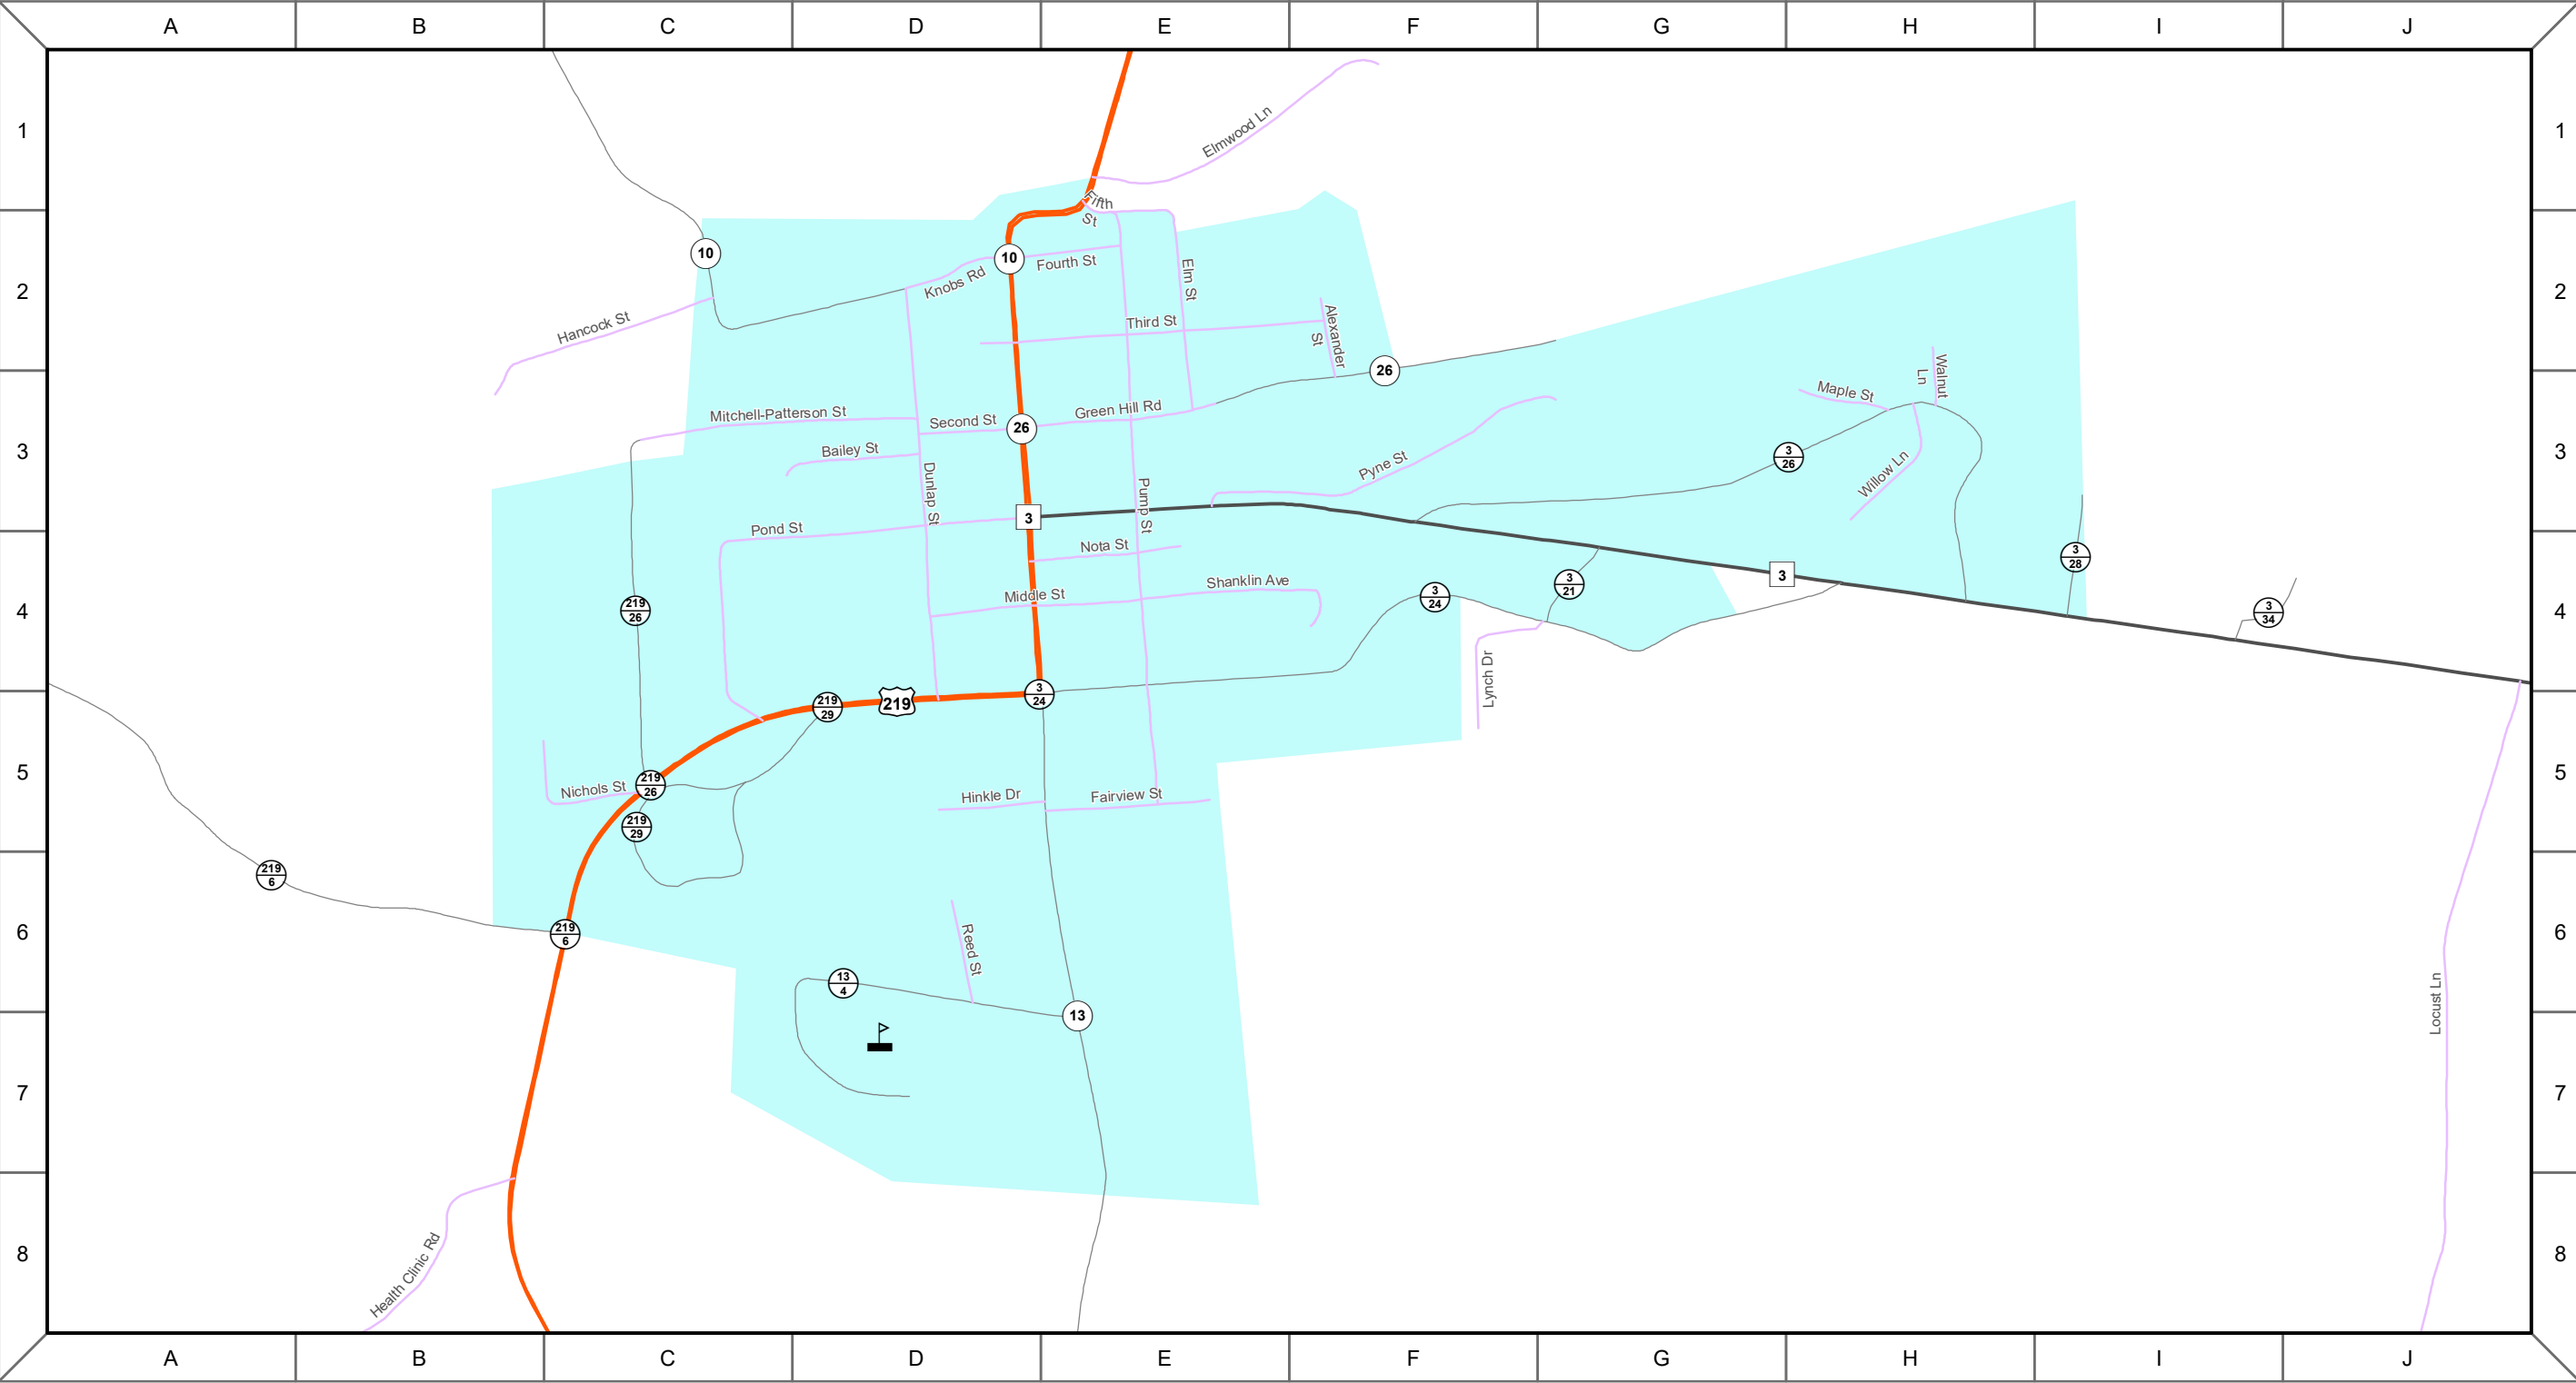

Union

1 in = 0.122 miles

2021 Municipal Mileage Updated via Municipal Response
 Last revision: 4/14/2022
 Data as of: July 2021

This map was developed by the West Virginia Department of Transportation (WVDOT) Strategic Data Management and Technology Division and is provided for general reference only. The WVDOT does not guarantee the accuracy, completeness, or currentness of any information presented and disclaims any warranties, whether expressed or implied. Users who rely on the information contained in this map do so at their own risk. The WVDOT and its agents will not be held liable for inaccurate, outdated, or otherwise erroneous information, or for damages arising, whether directly or indirectly, from use or misuse of this map or any data contained herein.

Print date: Thursday, April 14, 2022

- Schools
- Hospitals
- Railroad
- Municipal Non-State Route
- Interstate
- US Highway
- State Route
- County Route
- Federal Aid Non-State (FANS)
- HARP Route
- River