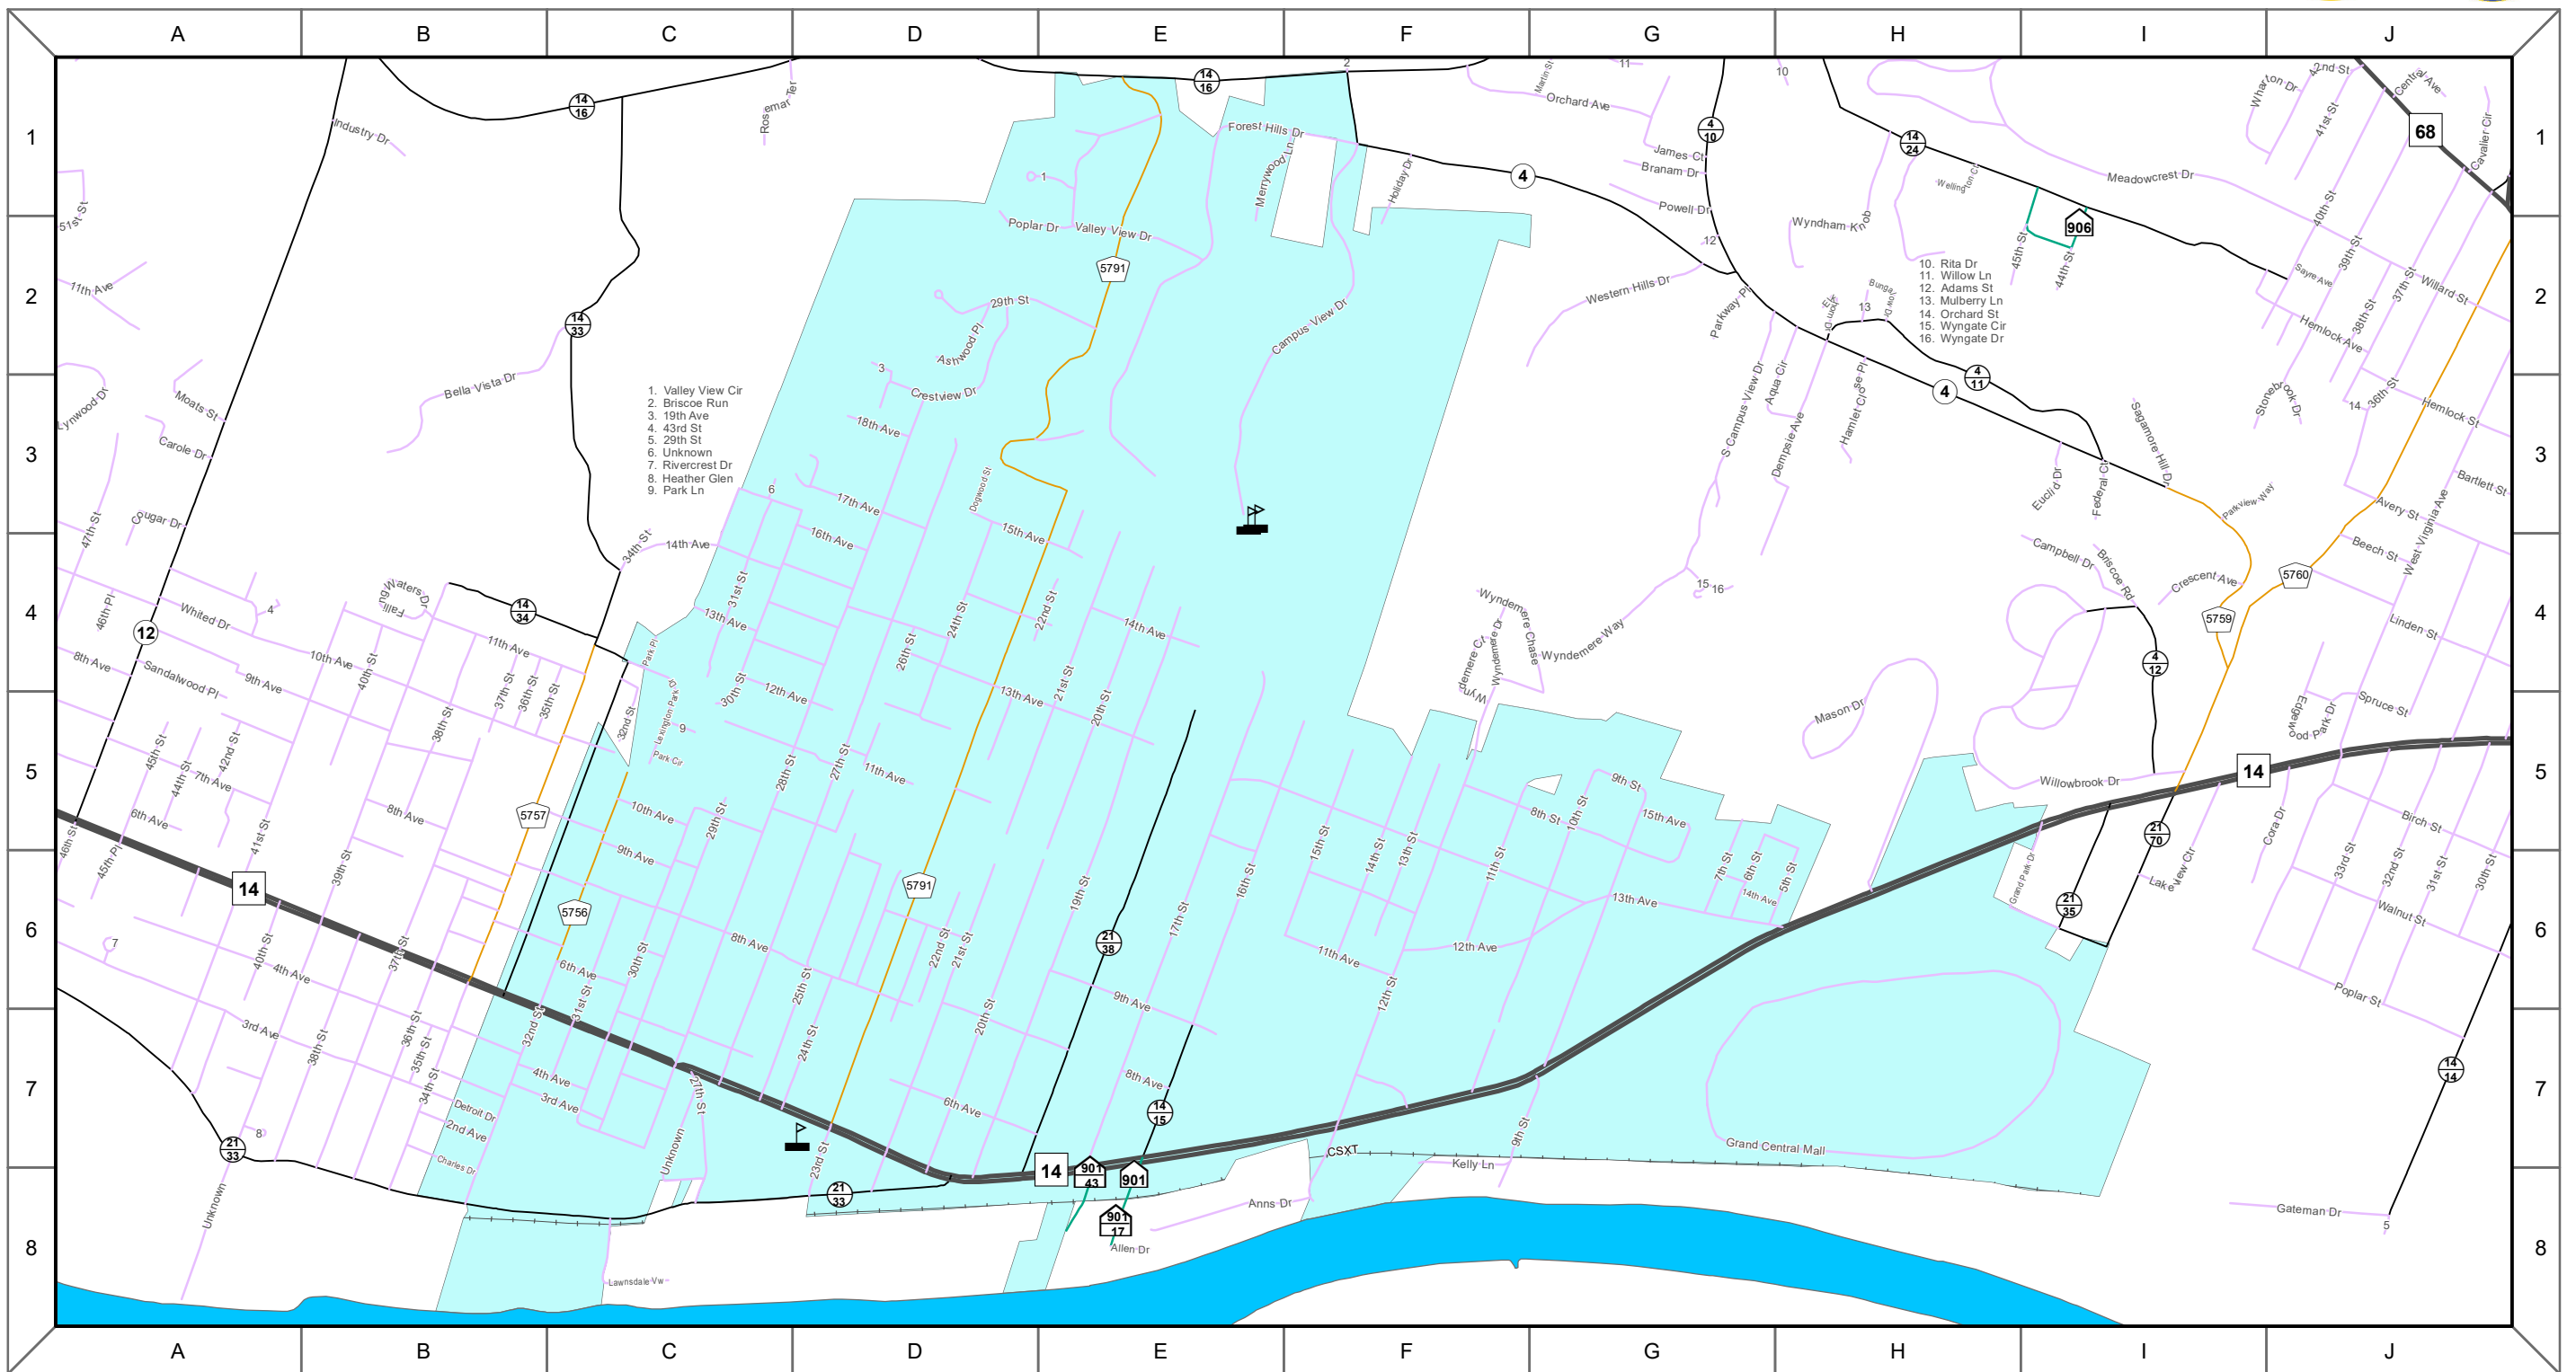

Vienna

1. Valley View Cir
2. Briscoe Run
3. 19th Ave
4. 43rd St
5. 29th St
6. Unknown
7. Rivercrest Dr
8. Heather Glen
9. Park Ln

1 inch = 0.23 miles

2021 Municipal Mileage Updated via Municipal Response
 Last revision: 4/14/2022
 Data as of: July 2021

- Schools
- Hospitals
- Municipal Non-State Route
- Interstate
- US Highway
- State Route
- County Route
- Federal Aid Non State (FANS)
- Harp Route
- Railroad
- River

This map was developed by the West Virginia Department of Transportation (WVDOT) Strategic Data Management & Technology Division and is provided for general reference only. The WVDOT does not guarantee the accuracy, completeness, or currentness of any information presented and disclaims any warranties, whether expressed or implied. Users who rely on the information contained in this map do so at their own risk. The WVDOT and its agents will not be held liable for inaccurate, outdated, or otherwise erroneous information, or for damages arising, whether directly or indirectly, from use or misuse of this map or any data contained herein.