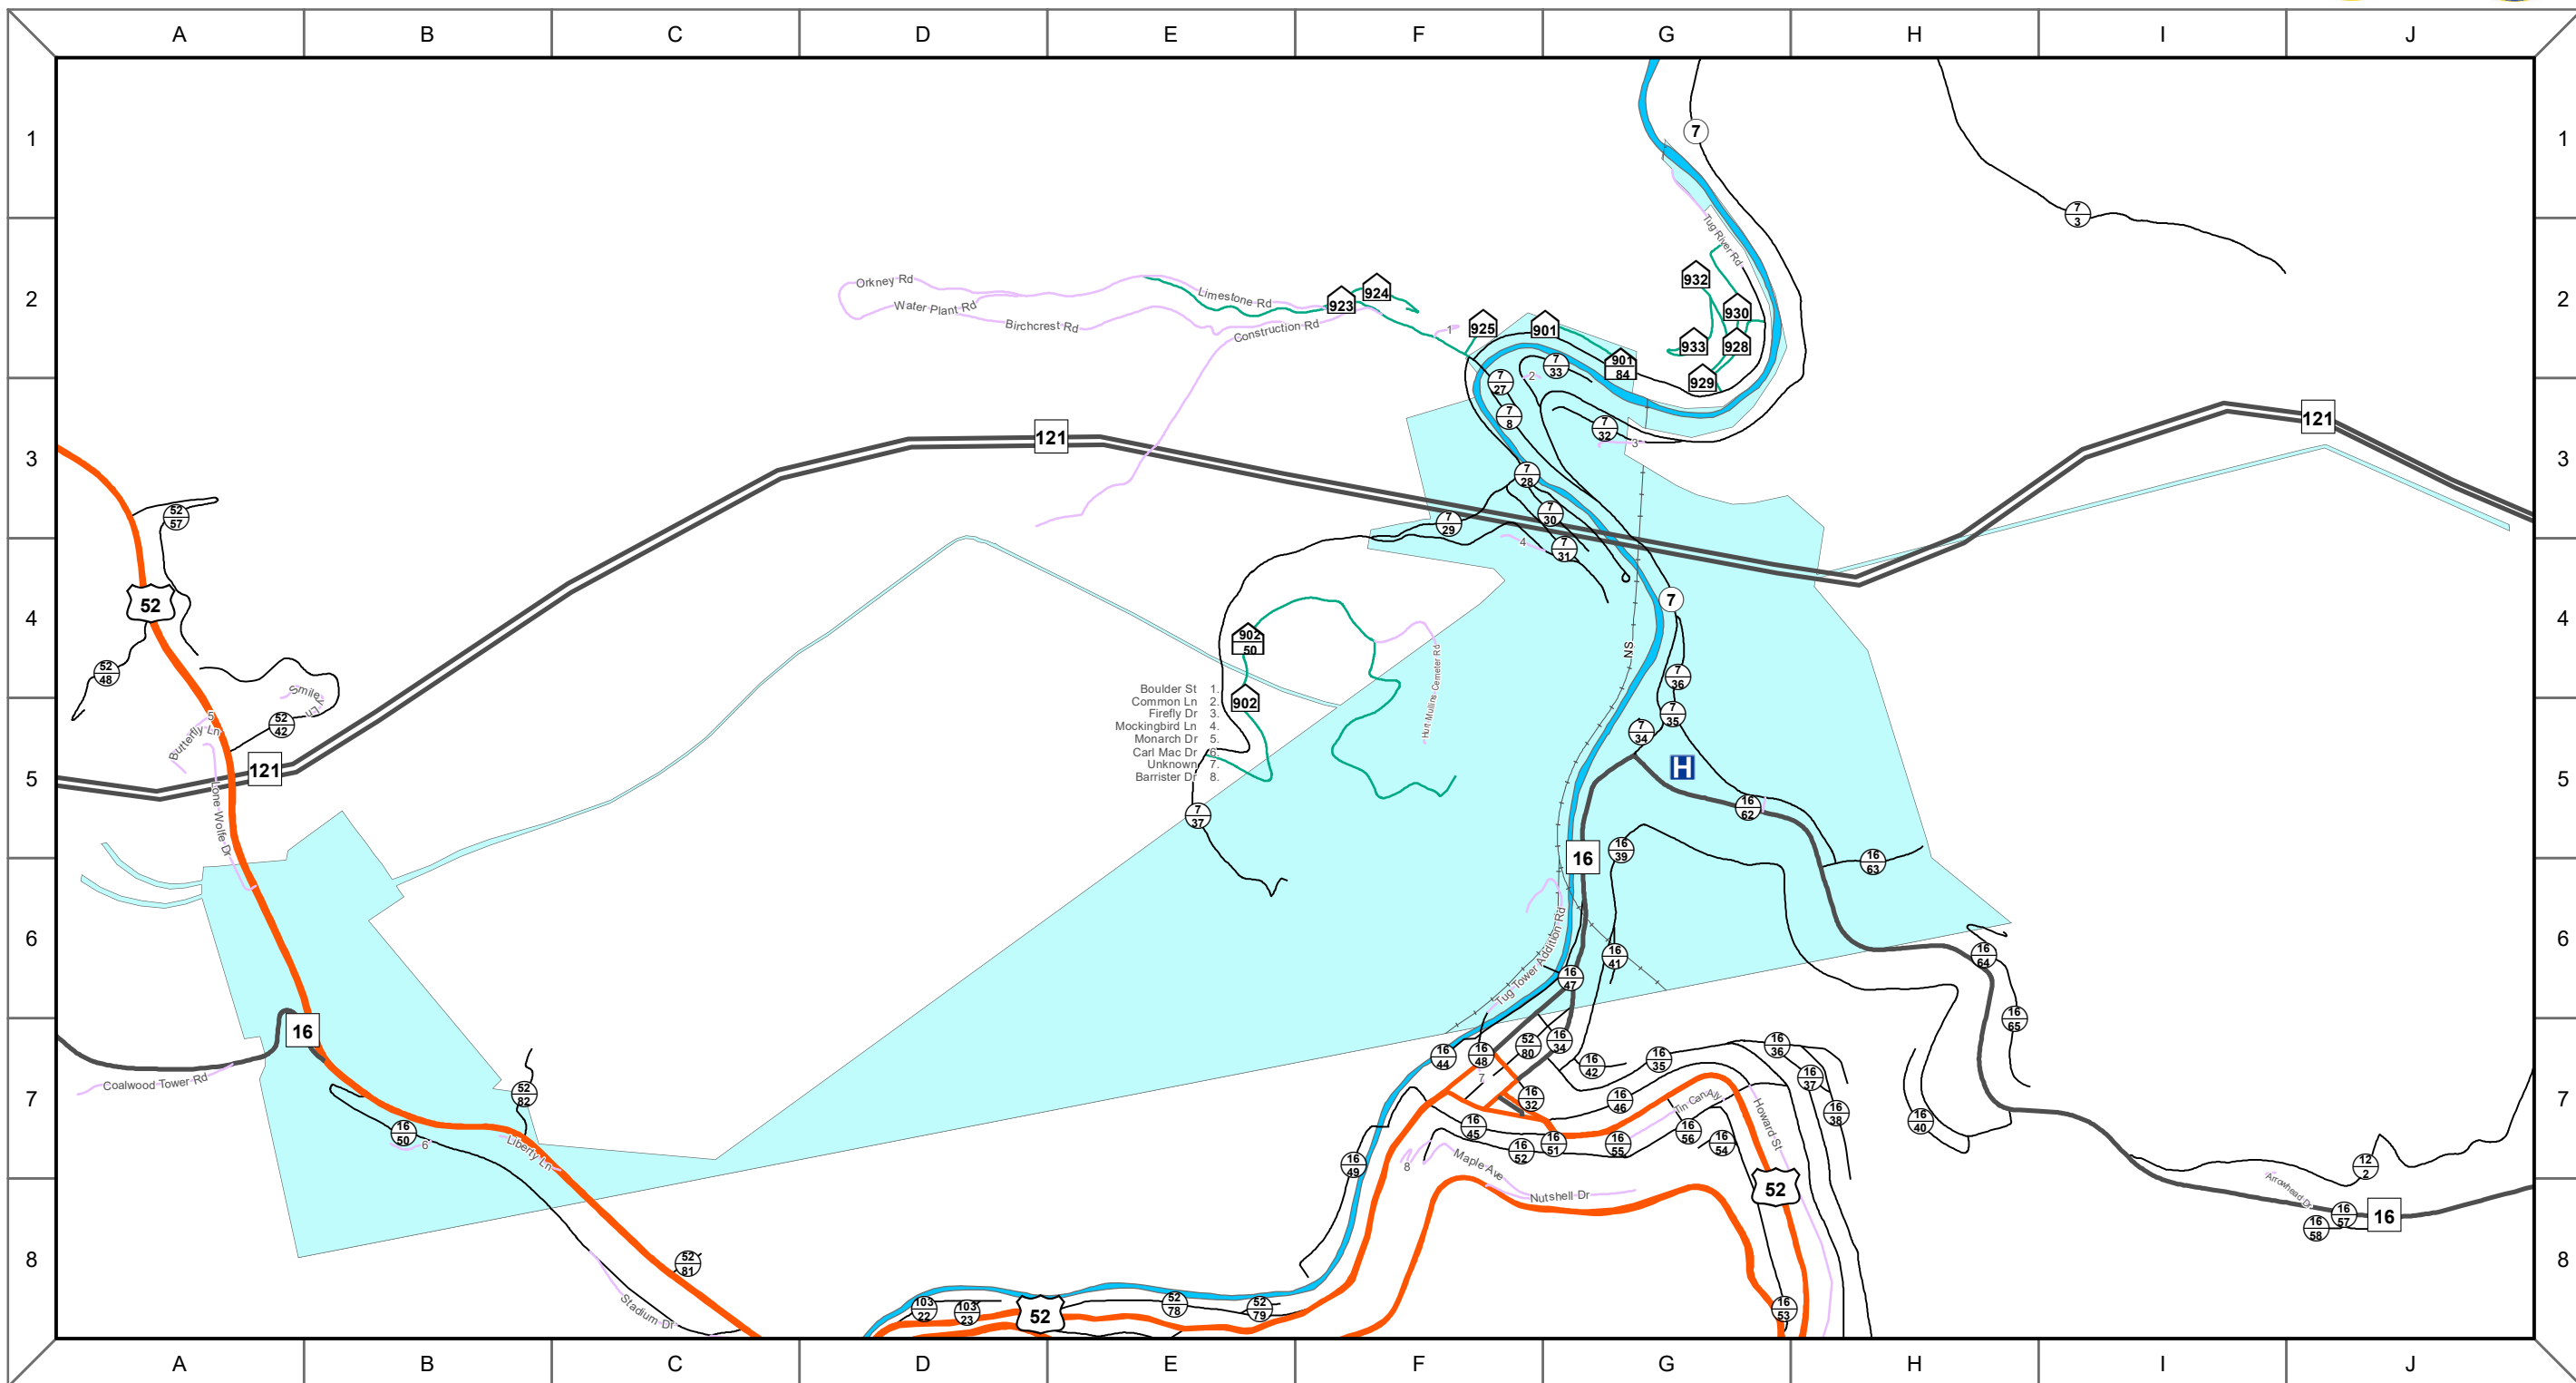

# Welch

2021 Municipal Mileage Updated via Municipal Response  
 Last revision: 4/14/2022  
 Data as of: July 2021

This map was developed by the West Virginia Department of Transportation (WVDOT) Strategic Data Management & Technology Division and is provided for general reference only. The WVDOT does not guarantee the accuracy, completeness, or currentness of any information presented and disclaims any warranties, whether expressed or implied. Users who rely on the information contained in this map do so at their own risk. The WVDOT and its agents will not be held liable for inaccurate, outdated, or otherwise erroneous information, or for damages arising, whether directly or indirectly, from use or misuse of this map or any data contained herein.

- Schools
- Hospitals
- Municipal Non-State Route
- Interstate
- US Highway
- State Route
- County Route
- Federal Aid Non State (FANS)
- Harp Route
- Railroad
- River

Print date: Thursday, April 14, 2022