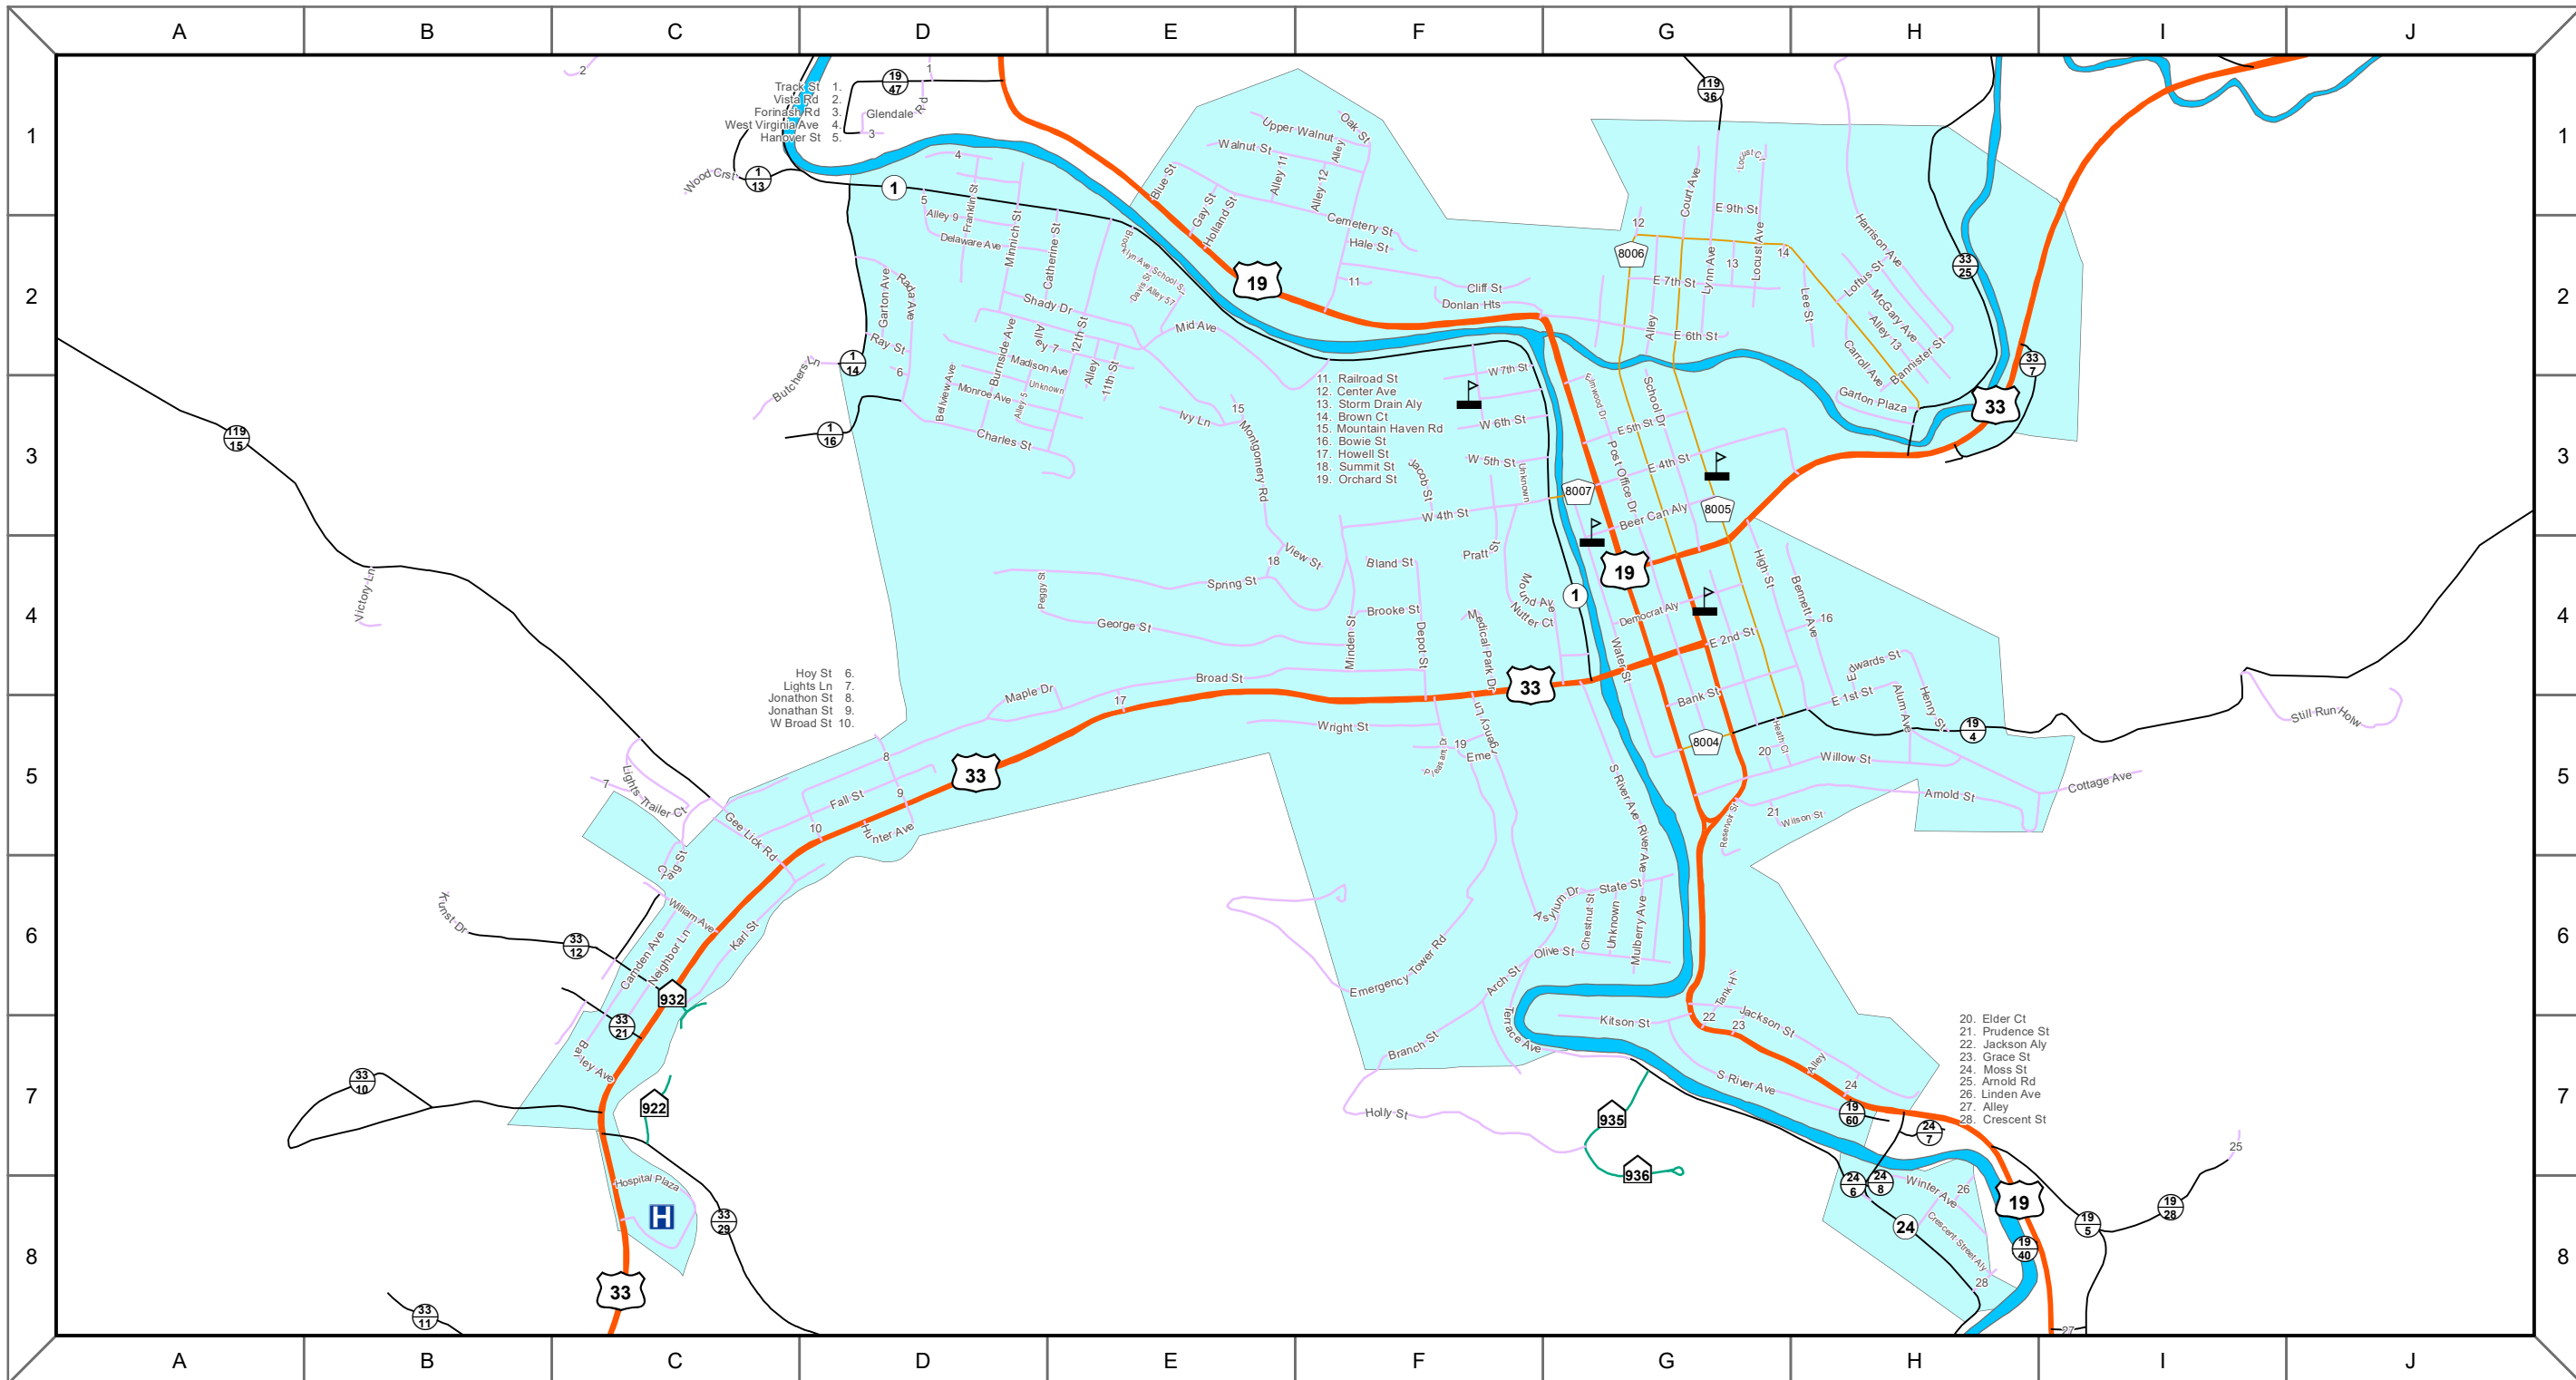

# Weston

2021 Municipal Mileage Updated via Municipal Response  
 Last revision: 4/14/2022  
 Data as of: July 2021

This map was developed by the West Virginia Department of Transportation (WVDOT) Strategic Data Management & Technology Division and is provided for general reference only. The WVDOT does not guarantee the accuracy, completeness, or currentness of any information presented and disclaims any warranties, whether expressed or implied. Users who rely on the information contained in this map do so at their own risk. The WVDOT and its agents will not be held liable for inaccurate, outdated, or otherwise erroneous information, or for damages arising, whether directly or indirectly, from use or misuse of this map or any data contained herein.

- Schools
- Hospitals
- Municipal Non-State Route
- Interstate
- US Highway
- State Route
- County Route
- Federal Aid Non State (FANS)
- Harp Route
- Railroad
- River

Print date: Thursday, April 14, 2022