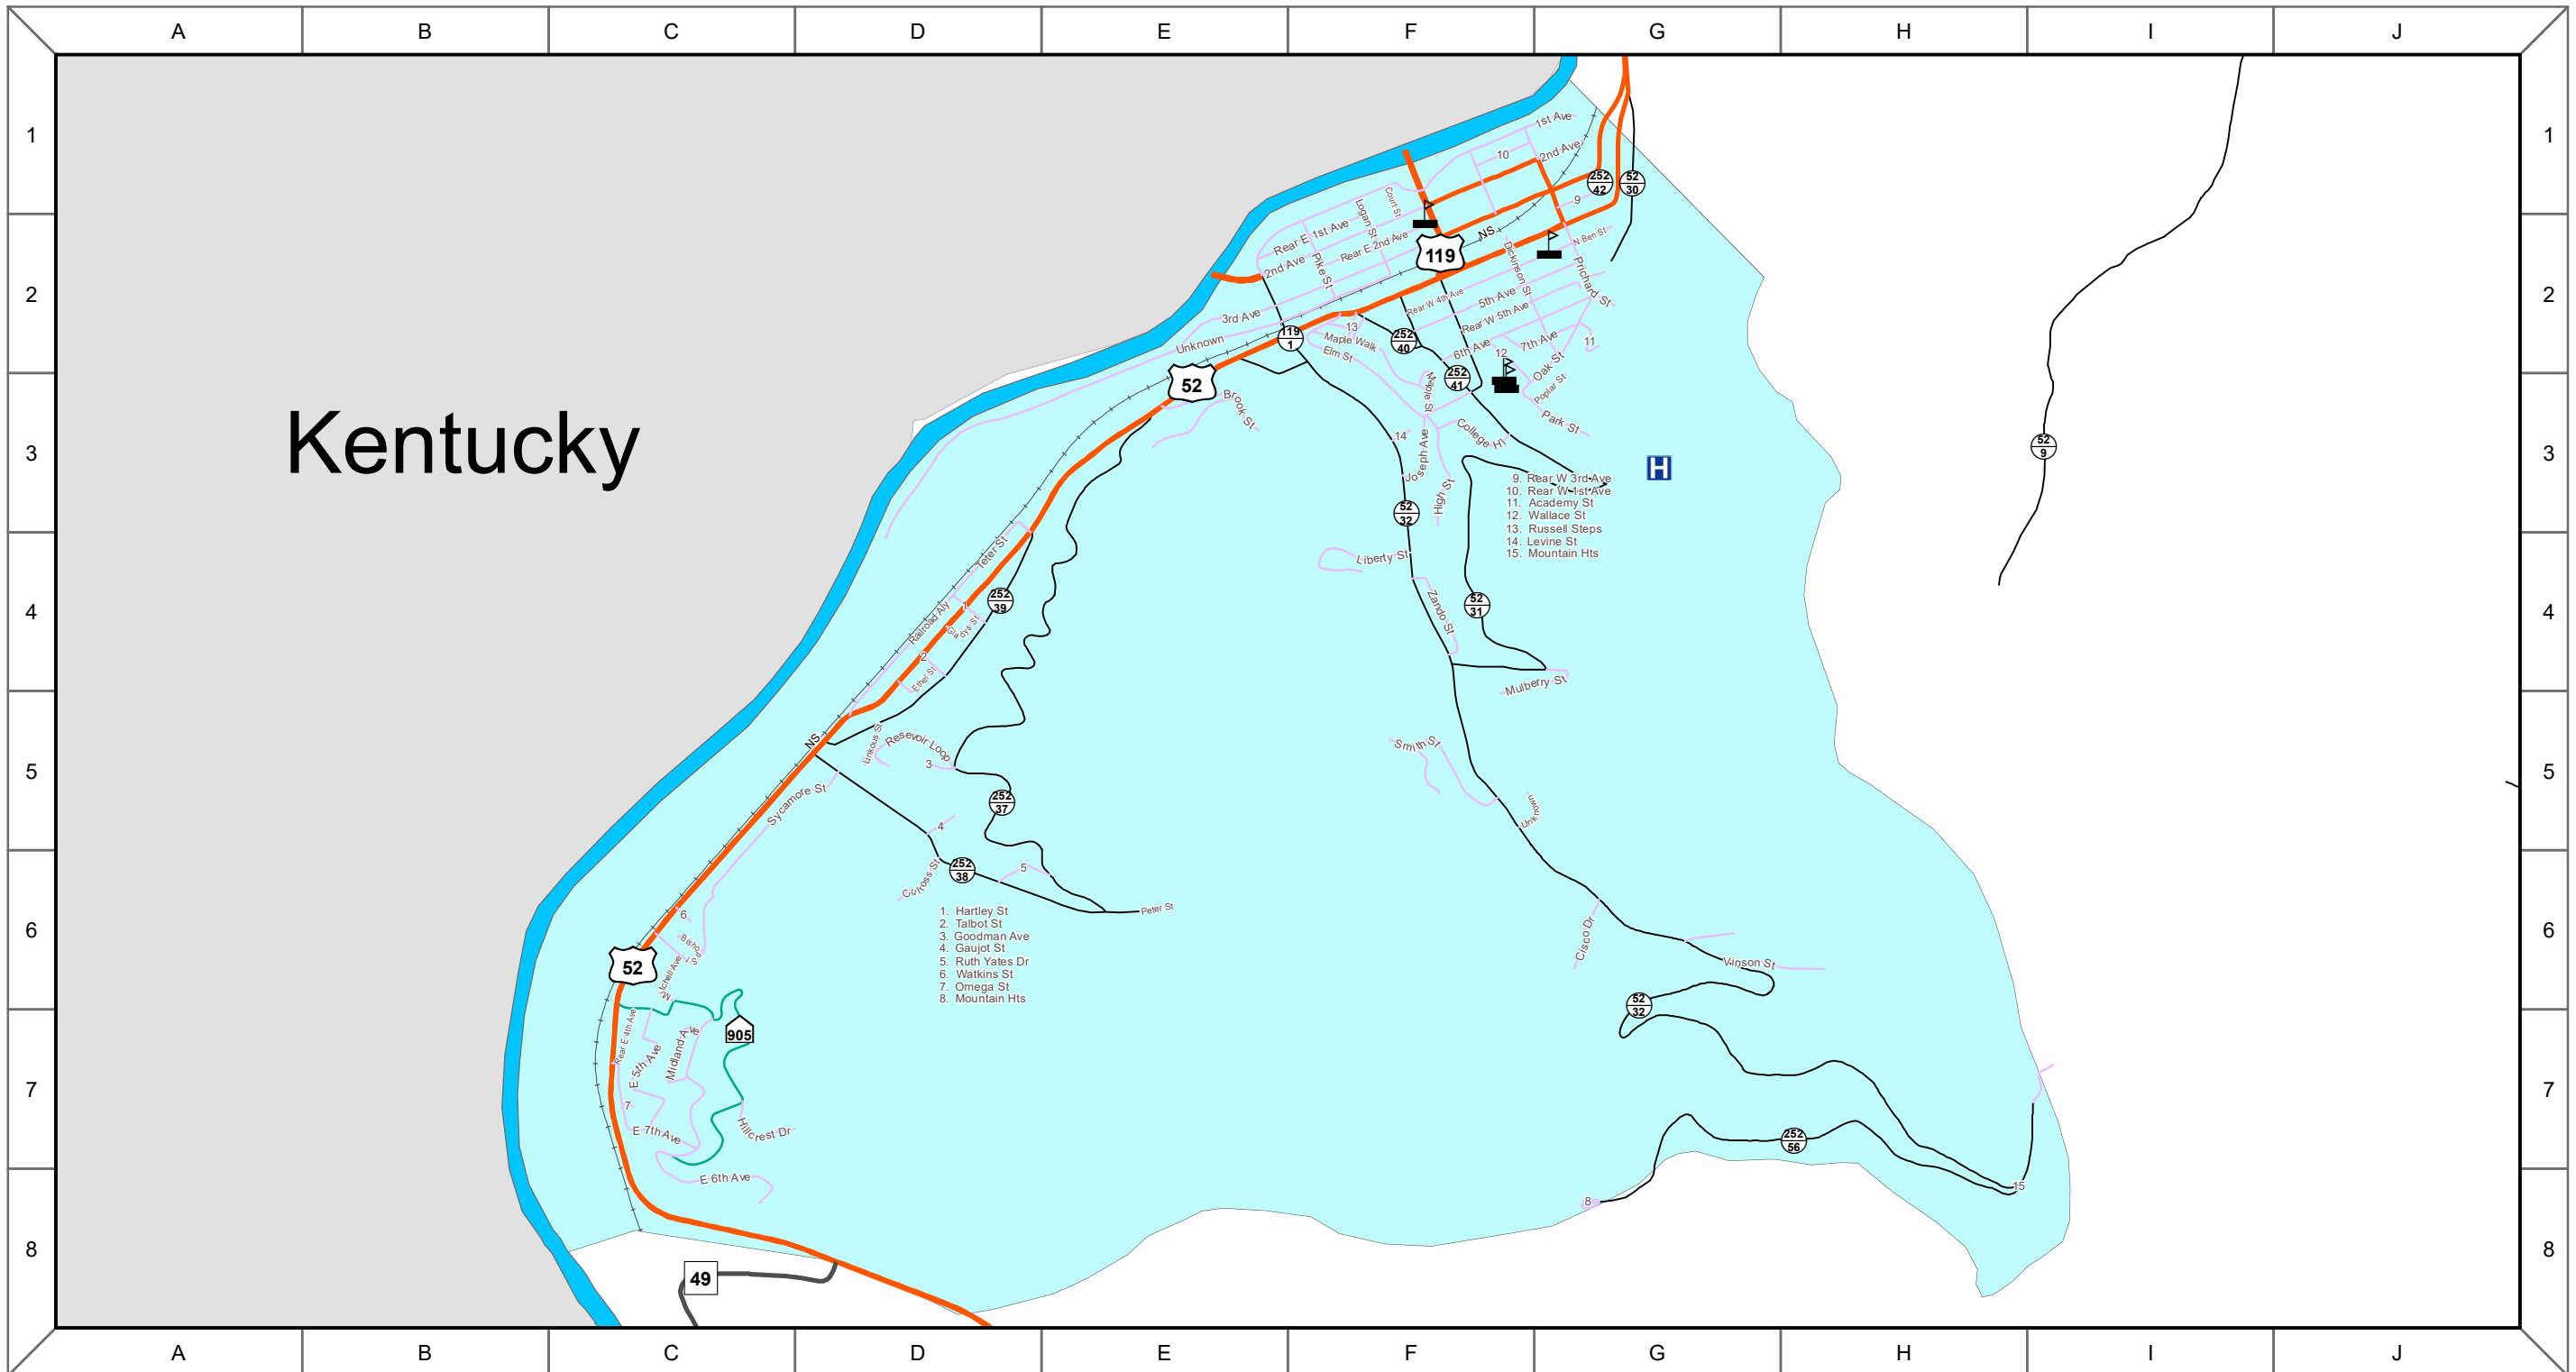

Williamson

Kentucky

1. Hartley St
2. Talbot St
3. Goodman Ave
4. Gaujot St
5. Ruth Yates Dr
6. Watkins St
7. Omega St
8. Mountain Hts

9. Rear W 3rd Ave
10. Rear W 1st Ave
11. Academy St
12. Wallace St
13. Russell Steps
14. Levine St
15. Mountain Hts

1 inch = 0.25 miles

2021 Municipal Mileage Updated via Municipal Response
 Last revision: 4/14/2022
 Data as of: July 2021

This map was developed by the West Virginia Department of Transportation (WVDOT) Strategic Data Management & Technology Division and is provided for general reference only. The WVDOT does not guarantee the accuracy, completeness, or currentness of any information presented and disclaims any warranties, whether expressed or implied. Users who rely on the information contained in this map do so at their own risk. The WVDOT and its agents will not be held liable for inaccurate, outdated, or otherwise erroneous information, or for damages arising, whether directly or indirectly, from use or misuse of this map or any data contained herein.

- Schools
- Hospitals
- Municipal Non-State Route
- Interstate
- US Highway
- State Route
- County Route
- Federal Aid Non State (FANS)
- Harp Route
- Railroad
- River