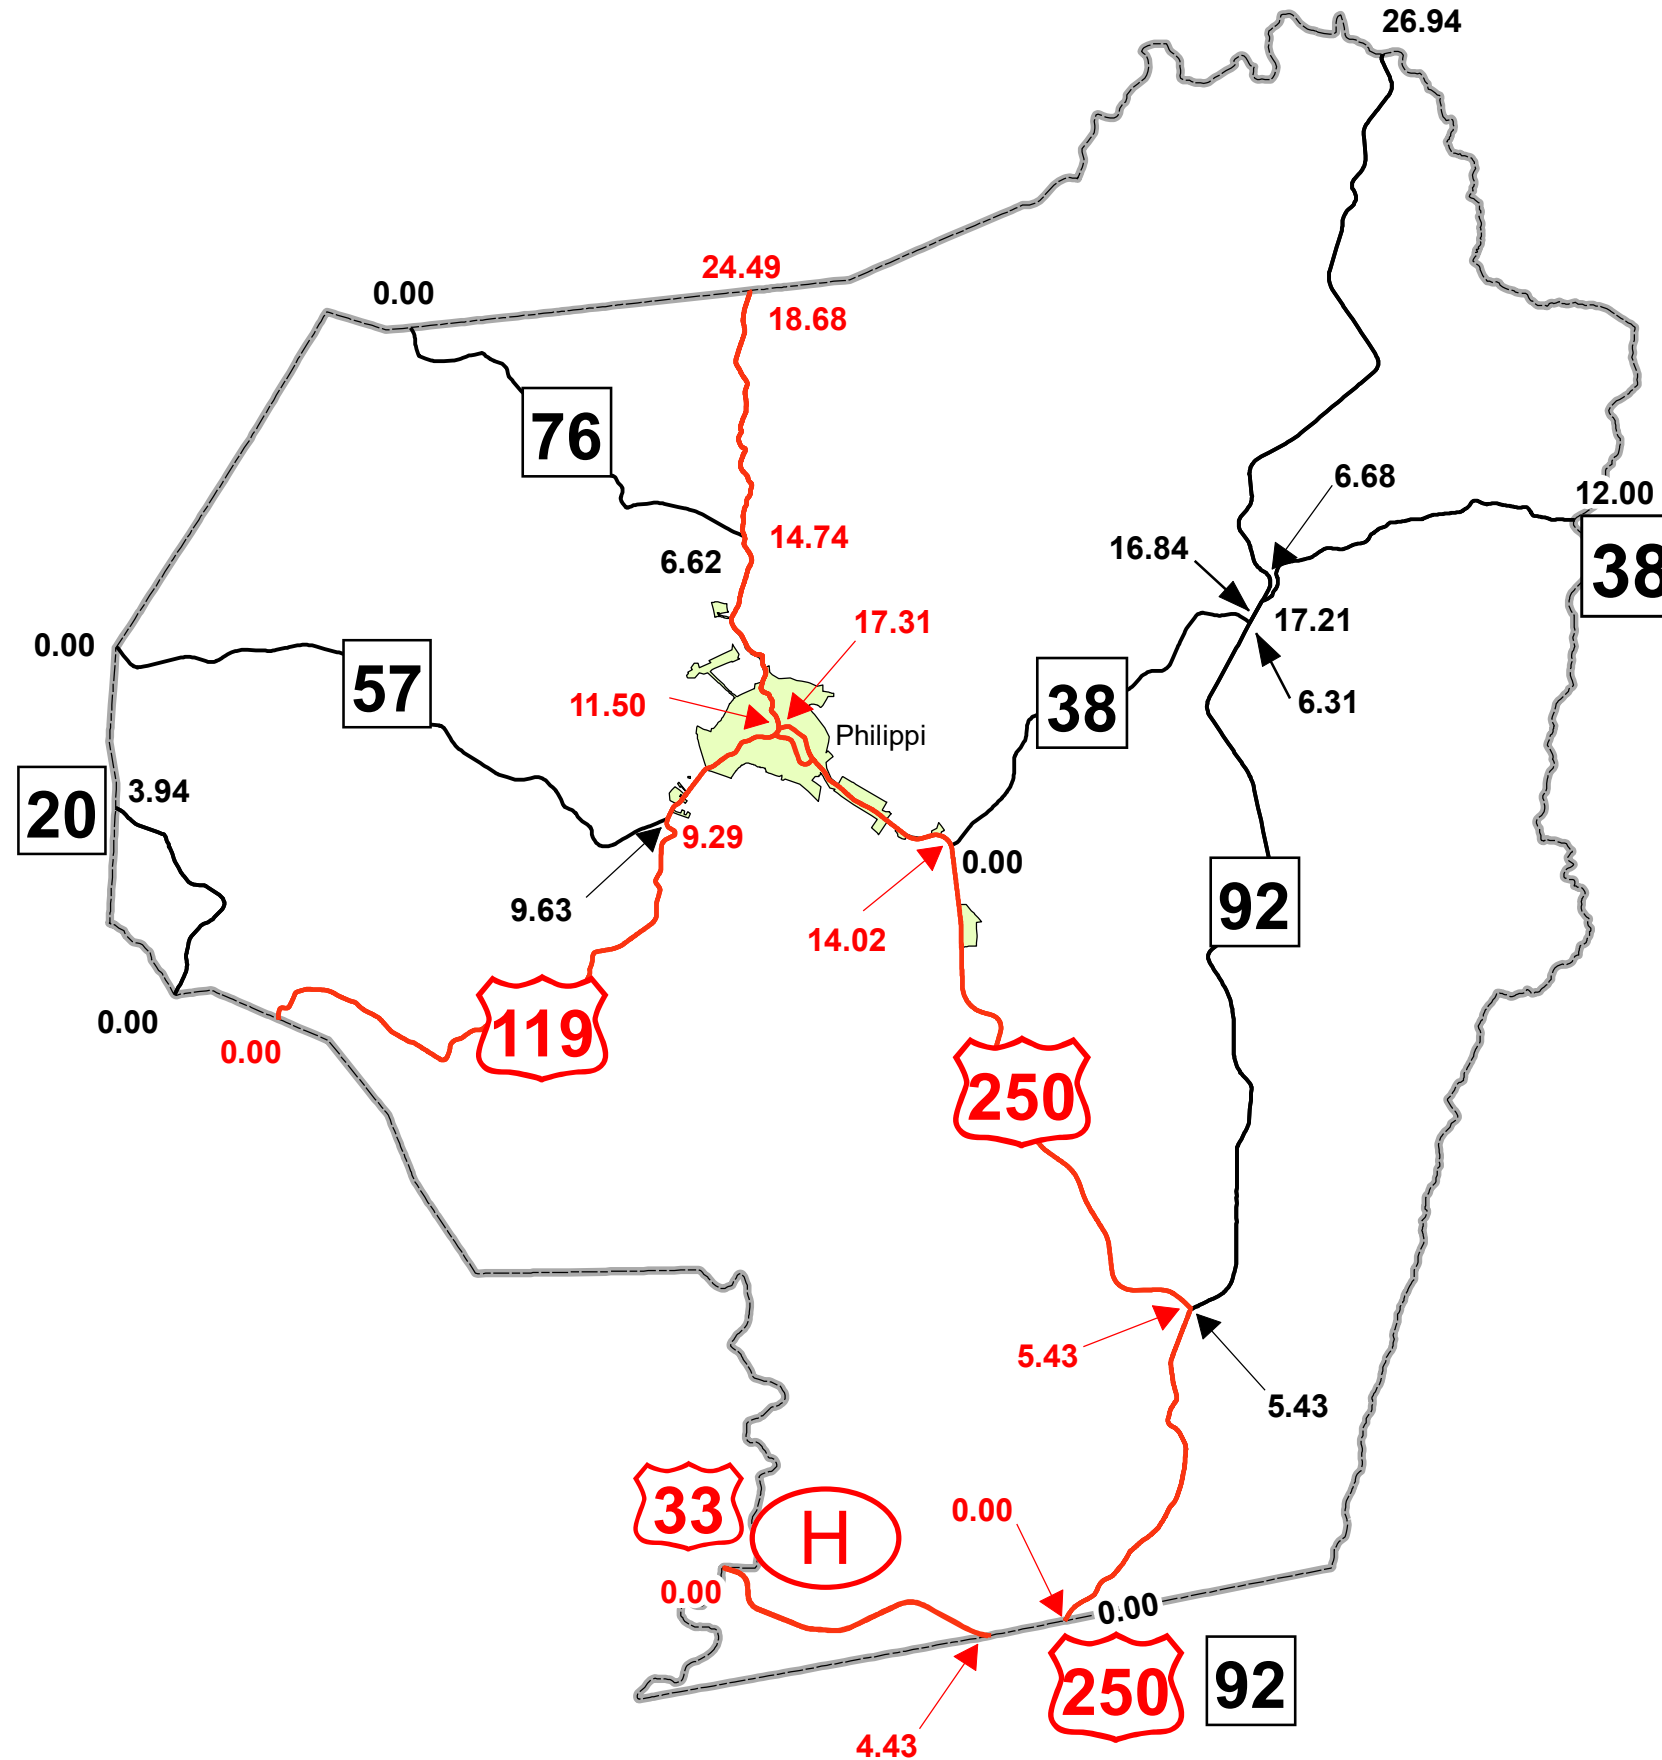

GIS MILEPOINT MAP BARBOUR COUNTY WEST VIRGINIA

PREPARED BY
WEST VIRGINIA DEPARTMENT OF TRANSPORTATION
STRATEGIC SYSTEMS AND TECHNOLOGY DIVISION
IN COOPERATION WITH
US DEPARTMENT OF TRANSPORTATION
FEDERAL HIGHWAY ADMINISTRATION

Legend

- Interstate Routes
- U.S. Routes
- WV State Routes
- Urban Boundary

Last revision date: February 2021
Data as of: January 2021