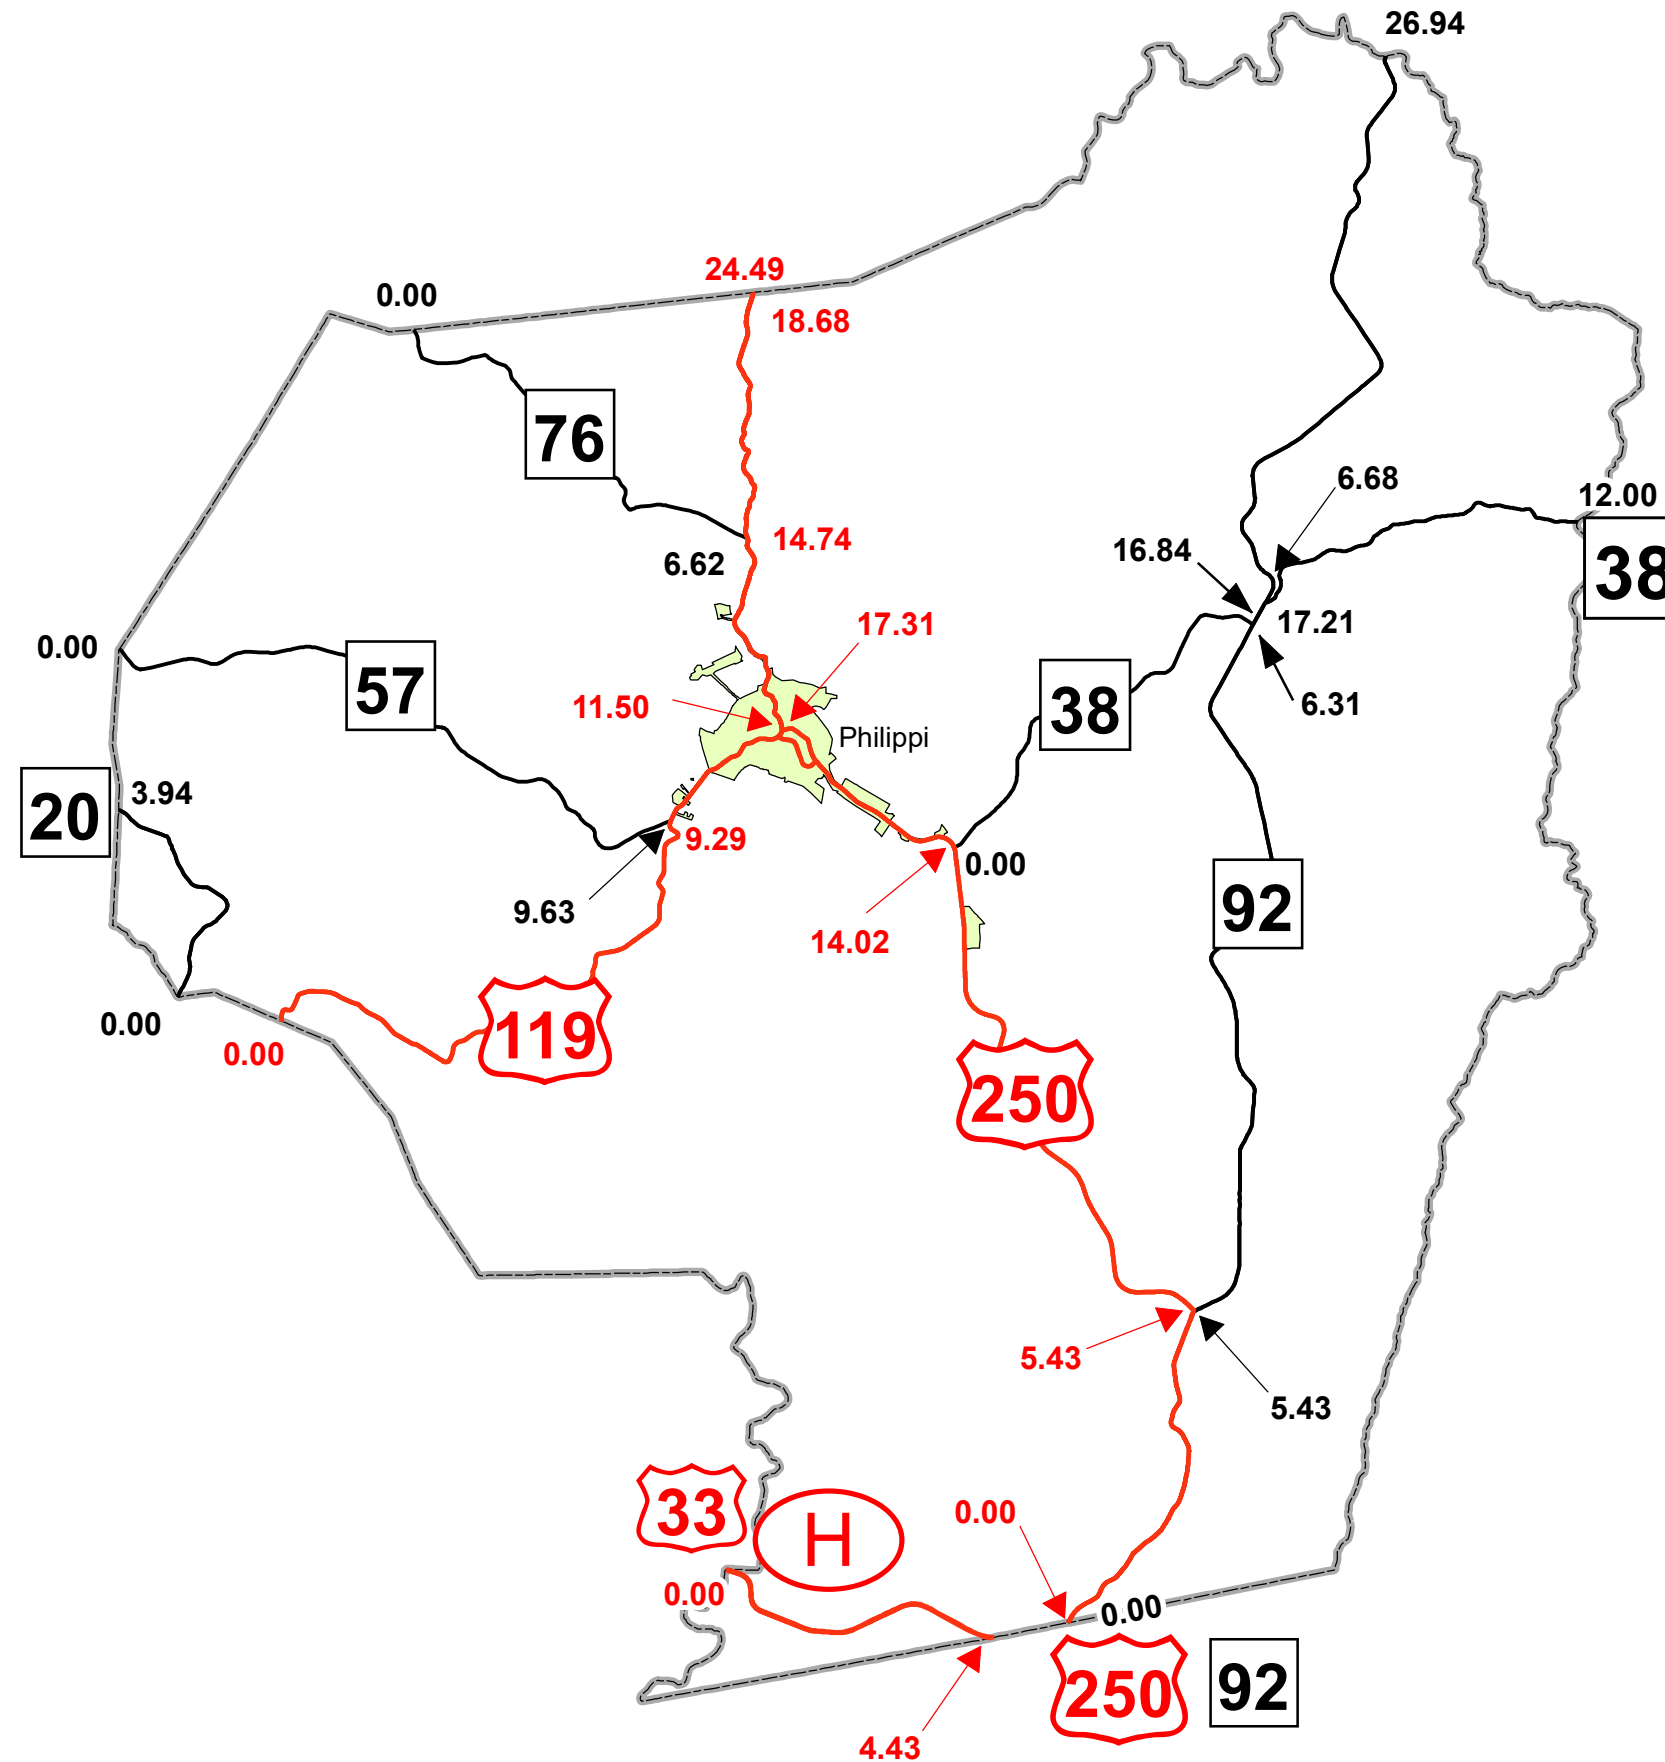

GIS MILEPOINT MAP BARBOUR COUNTY WEST VIRGINIA

PREPARED BY
WEST VIRGINIA DEPARTMENT OF TRANSPORTATION
STRATEGIC SYSTEMS AND TECHNOLOGY DIVISION
IN COOPERATION WITH
US DEPARTMENT OF TRANSPORTATION
FEDERAL HIGHWAY ADMINISTRATION

Legend

- Interstate Routes
- U.S. Routes
- WV State Routes
- Urban Boundary

Last revision date: May 2023
Data as of: December 2022