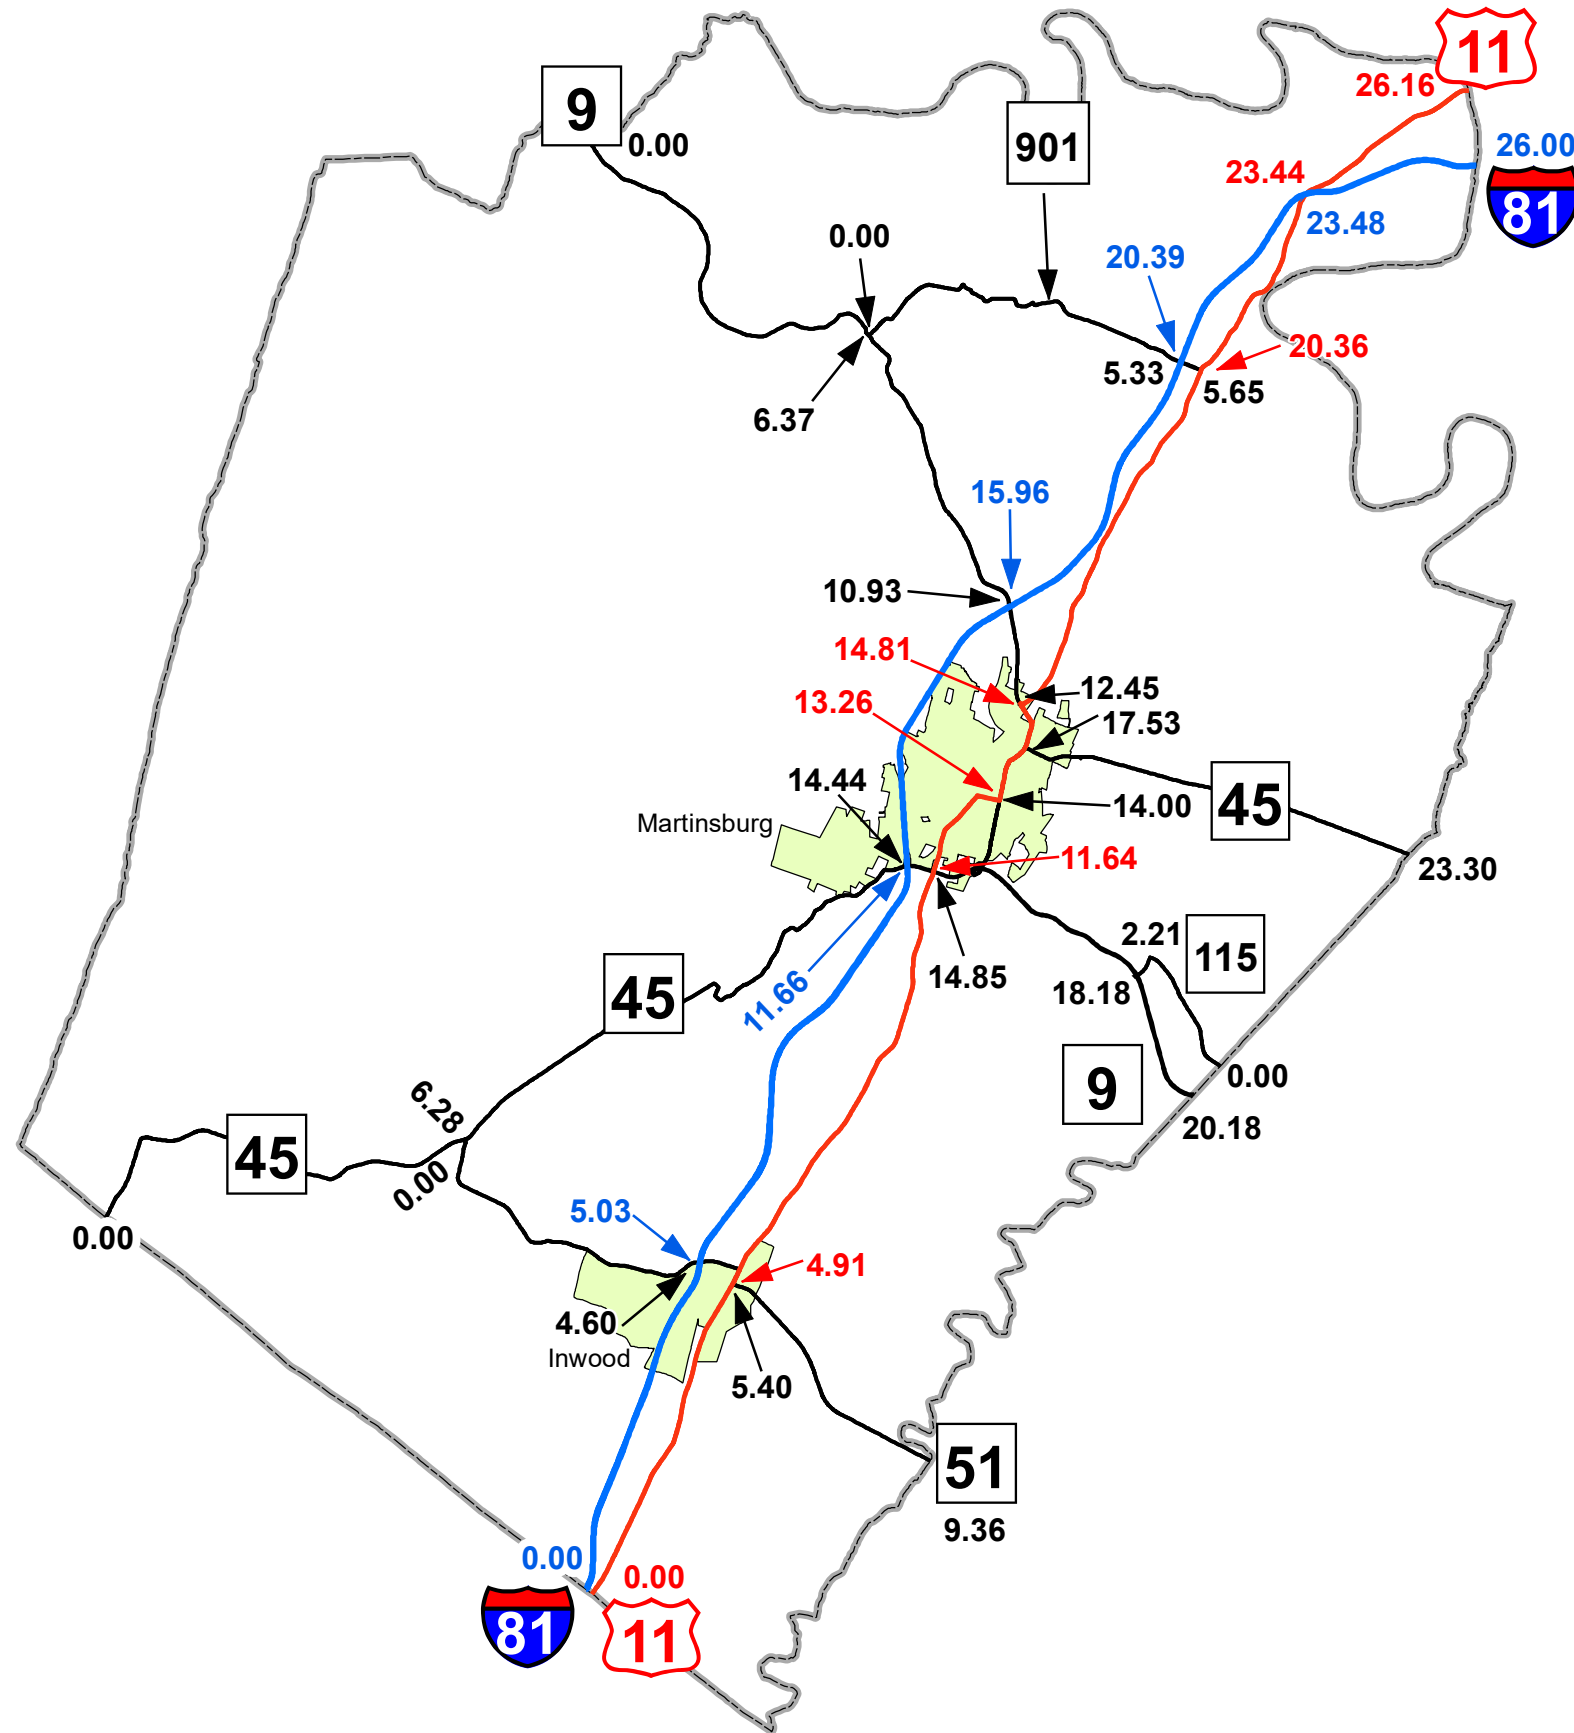

# GIS MILEPOINT MAP BERKELEY COUNTY WEST VIRGINIA

PREPARED BY  
WEST VIRGINIA DEPARTMENT OF TRANSPORTATION  
INFORMATION TECHNOLOGY DIVISION  
IN COOPERATION WITH  
US DEPARTMENT OF TRANSPORTATION  
FEDERAL HIGHWAY ADMINISTRATION

### Legend

- Interstate Routes
- U.S. Routes
- WV State Routes
- Urban Boundary

Last revision date: May 2023  
Data as of: December 2022