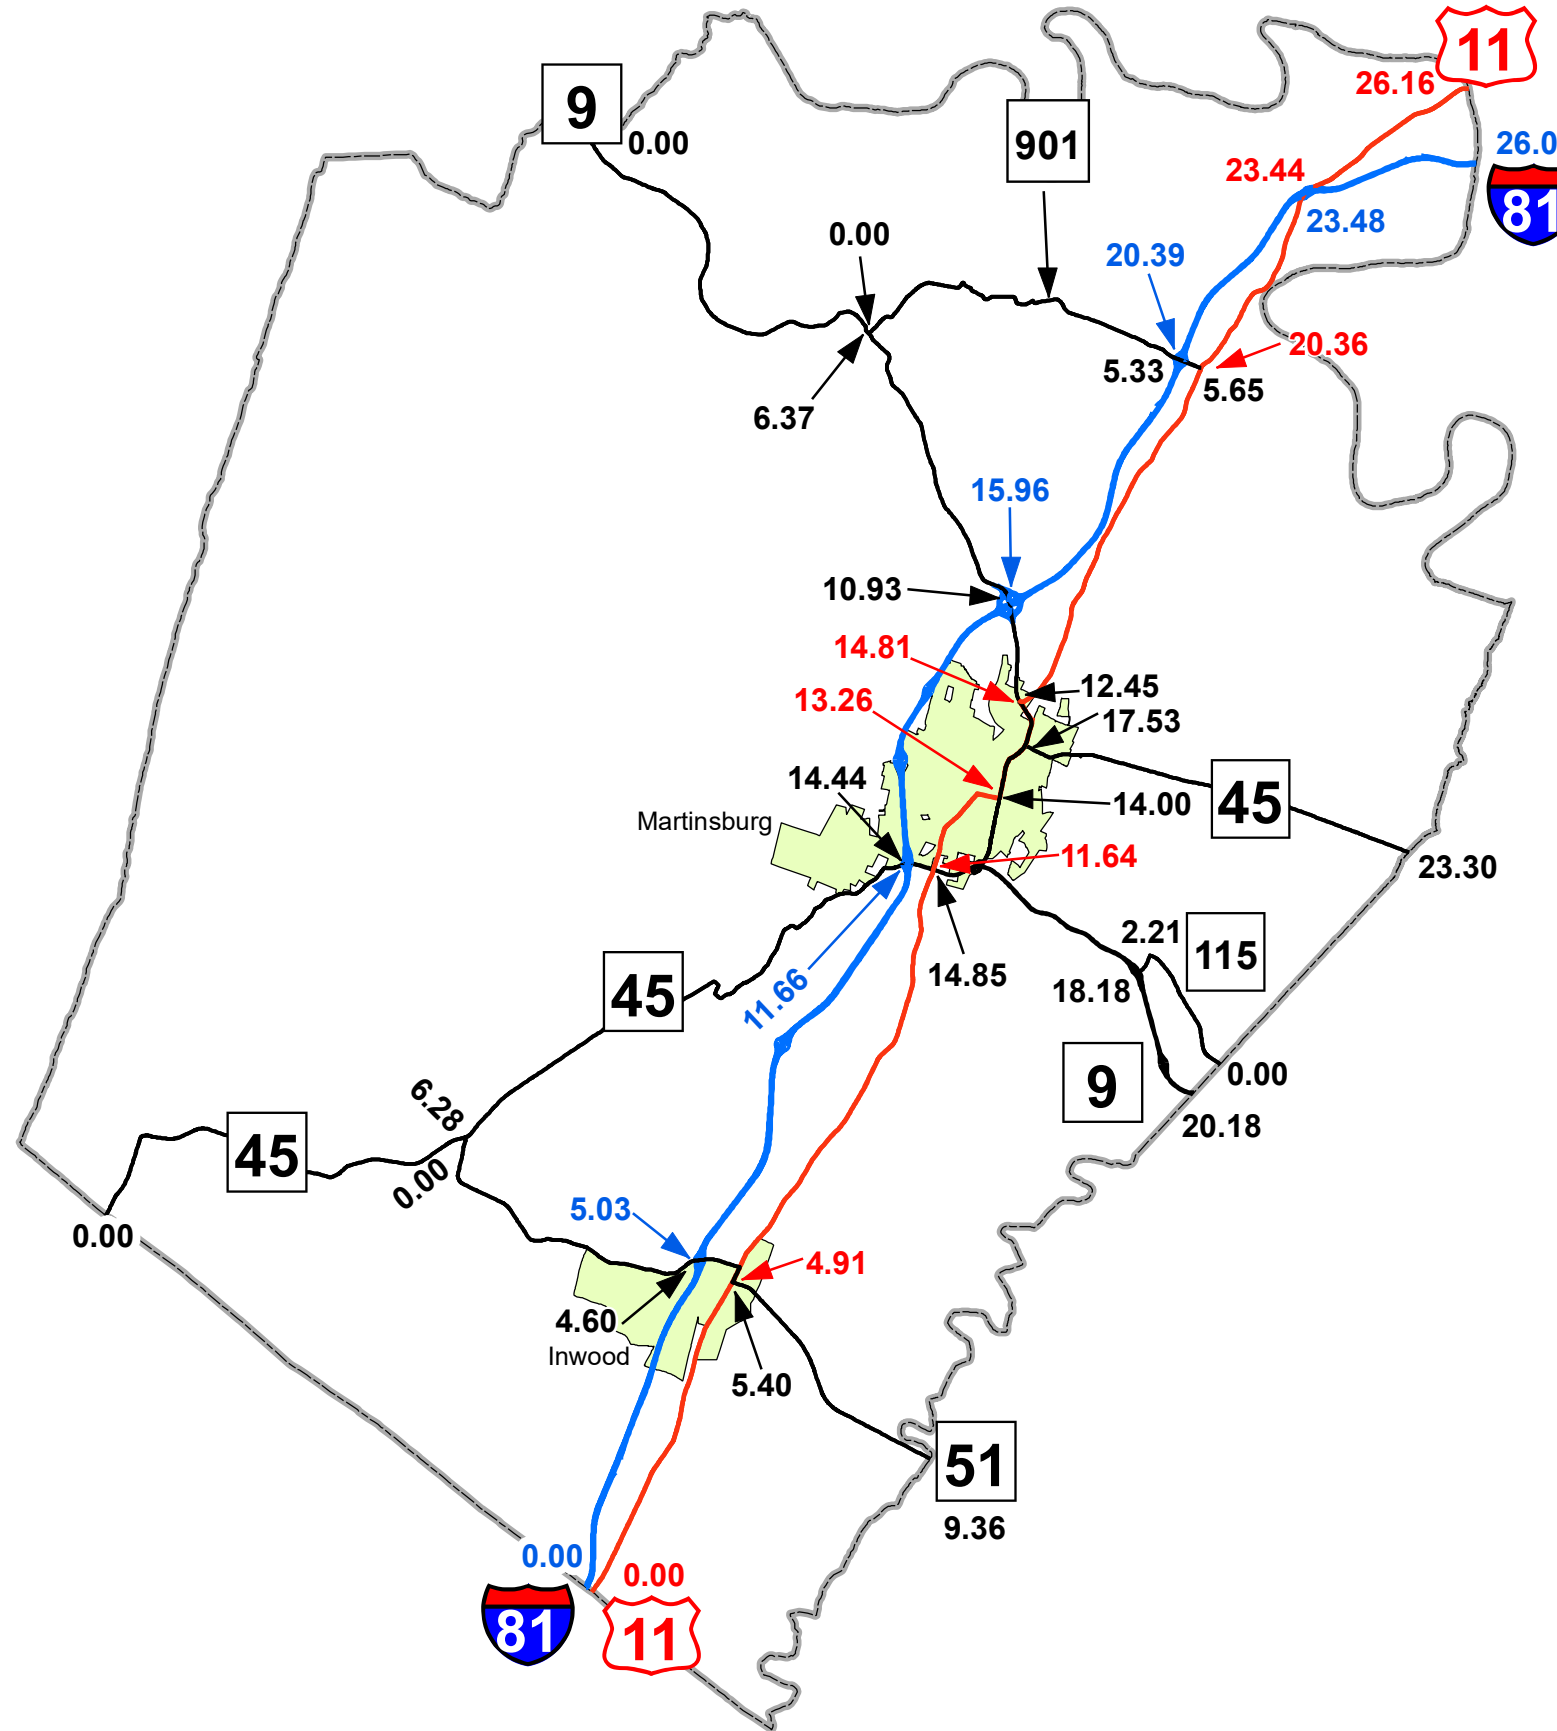

# GIS MILEPOINT MAP BERKELEY COUNTY WEST VIRGINIA

PREPARED BY  
WEST VIRGINIA DEPARTMENT OF TRANSPORTATION  
STRATEGIC SYSTEMS AND TECHNOLOGY DIVISION  
IN COOPERATION WITH  
US DEPARTMENT OF TRANSPORTATION  
FEDERAL HIGHWAY ADMINISTRATION

**Legend**

- Interstate Routes
- U.S. Routes
- WV State Routes
- Urban Boundary

Last revision date: February 2021  
Data as of: January 2021