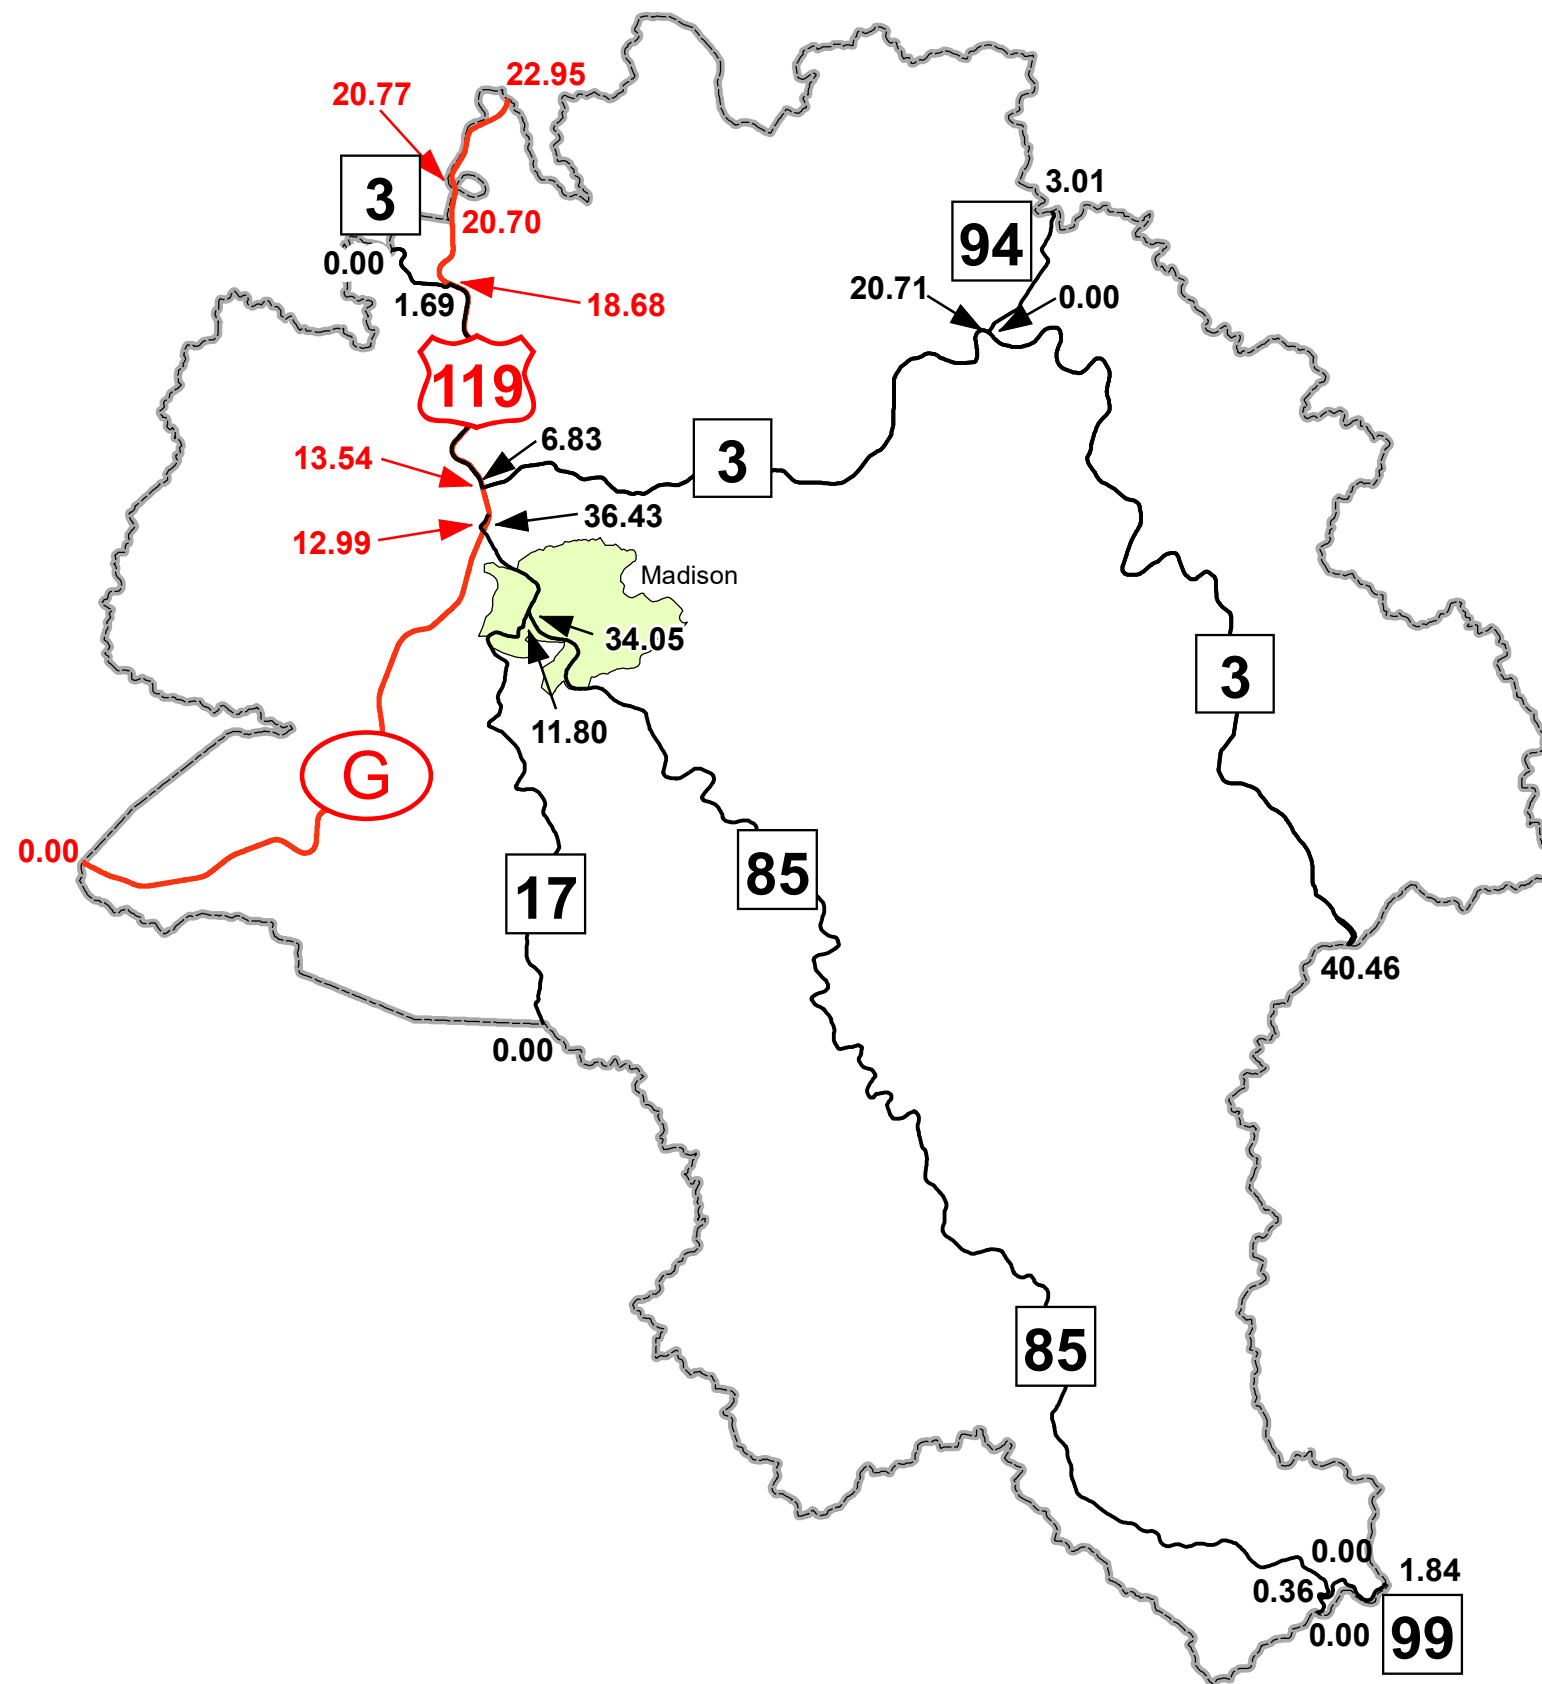

GIS MILEPOINT MAP BOONE COUNTY WEST VIRGINIA

PREPARED BY
WEST VIRGINIA DEPARTMENT OF TRANSPORTATION
INFORMATION TECHNOLOGY DIVISION
IN COOPERATION WITH
US DEPARTMENT OF TRANSPORTATION
FEDERAL HIGHWAY ADMINISTRATION

Legend

- Interstate Routes
- U.S. Routes
- WV State Routes
- Urban Boundary

Last revision date: May 2023
Data as of: December 2022