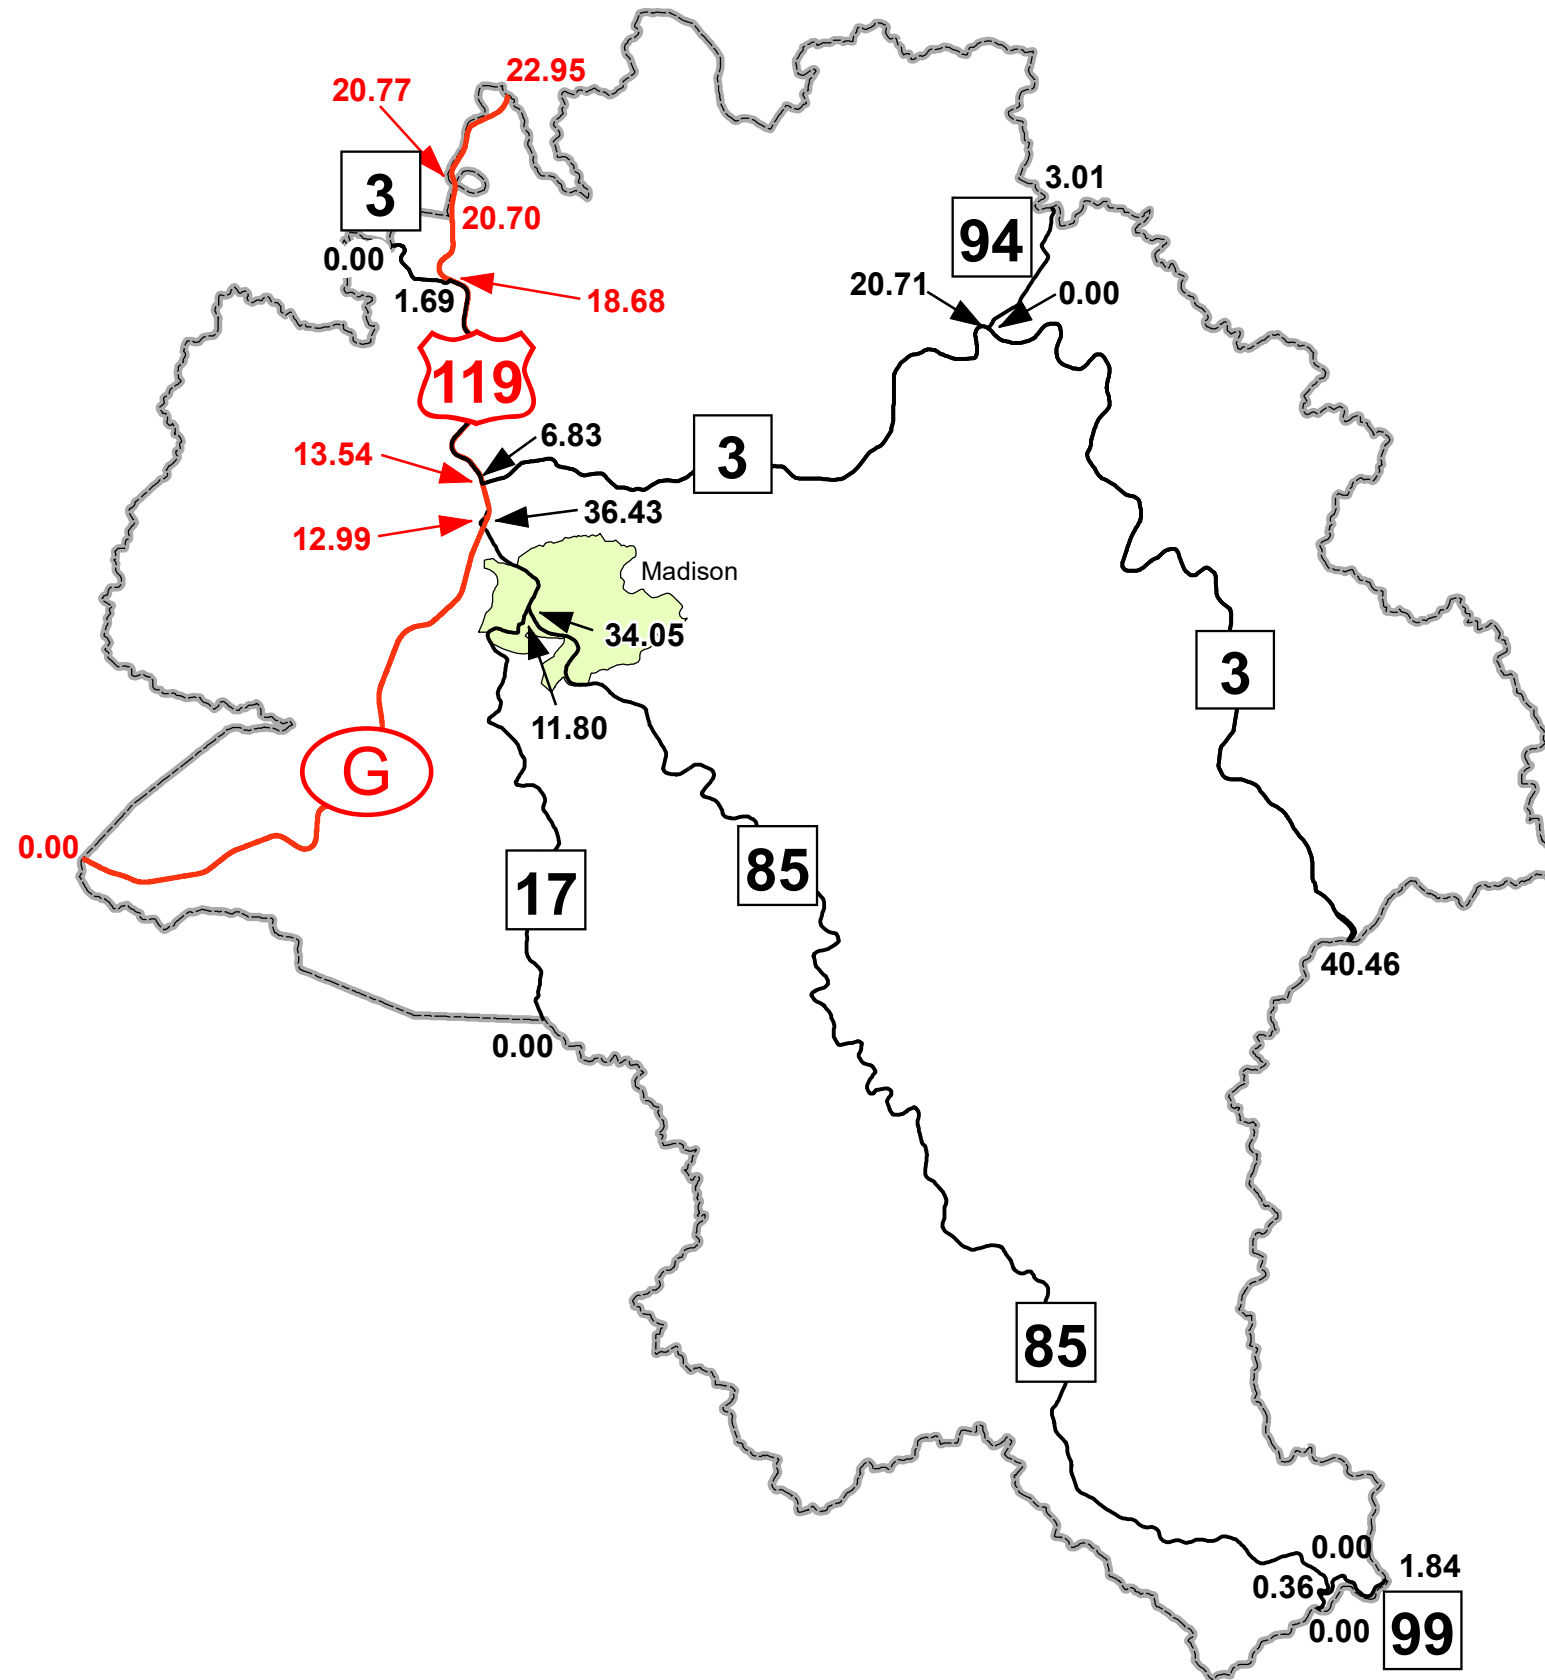

GIS MILEPOINT MAP BOONE COUNTY WEST VIRGINIA

PREPARED BY
WEST VIRGINIA DEPARTMENT OF TRANSPORTATION
STRATEGIC SYSTEMS AND TECHNOLOGY DIVISION

IN COOPERATION WITH
US DEPARTMENT OF TRANSPORTATION
FEDERAL HIGHWAY ADMINISTRATION

Legend

- Interstate Routes
- U.S. Routes
- WV State Routes
- Urban Boundary

Last revision date: February 2021
Data as of: January 2021