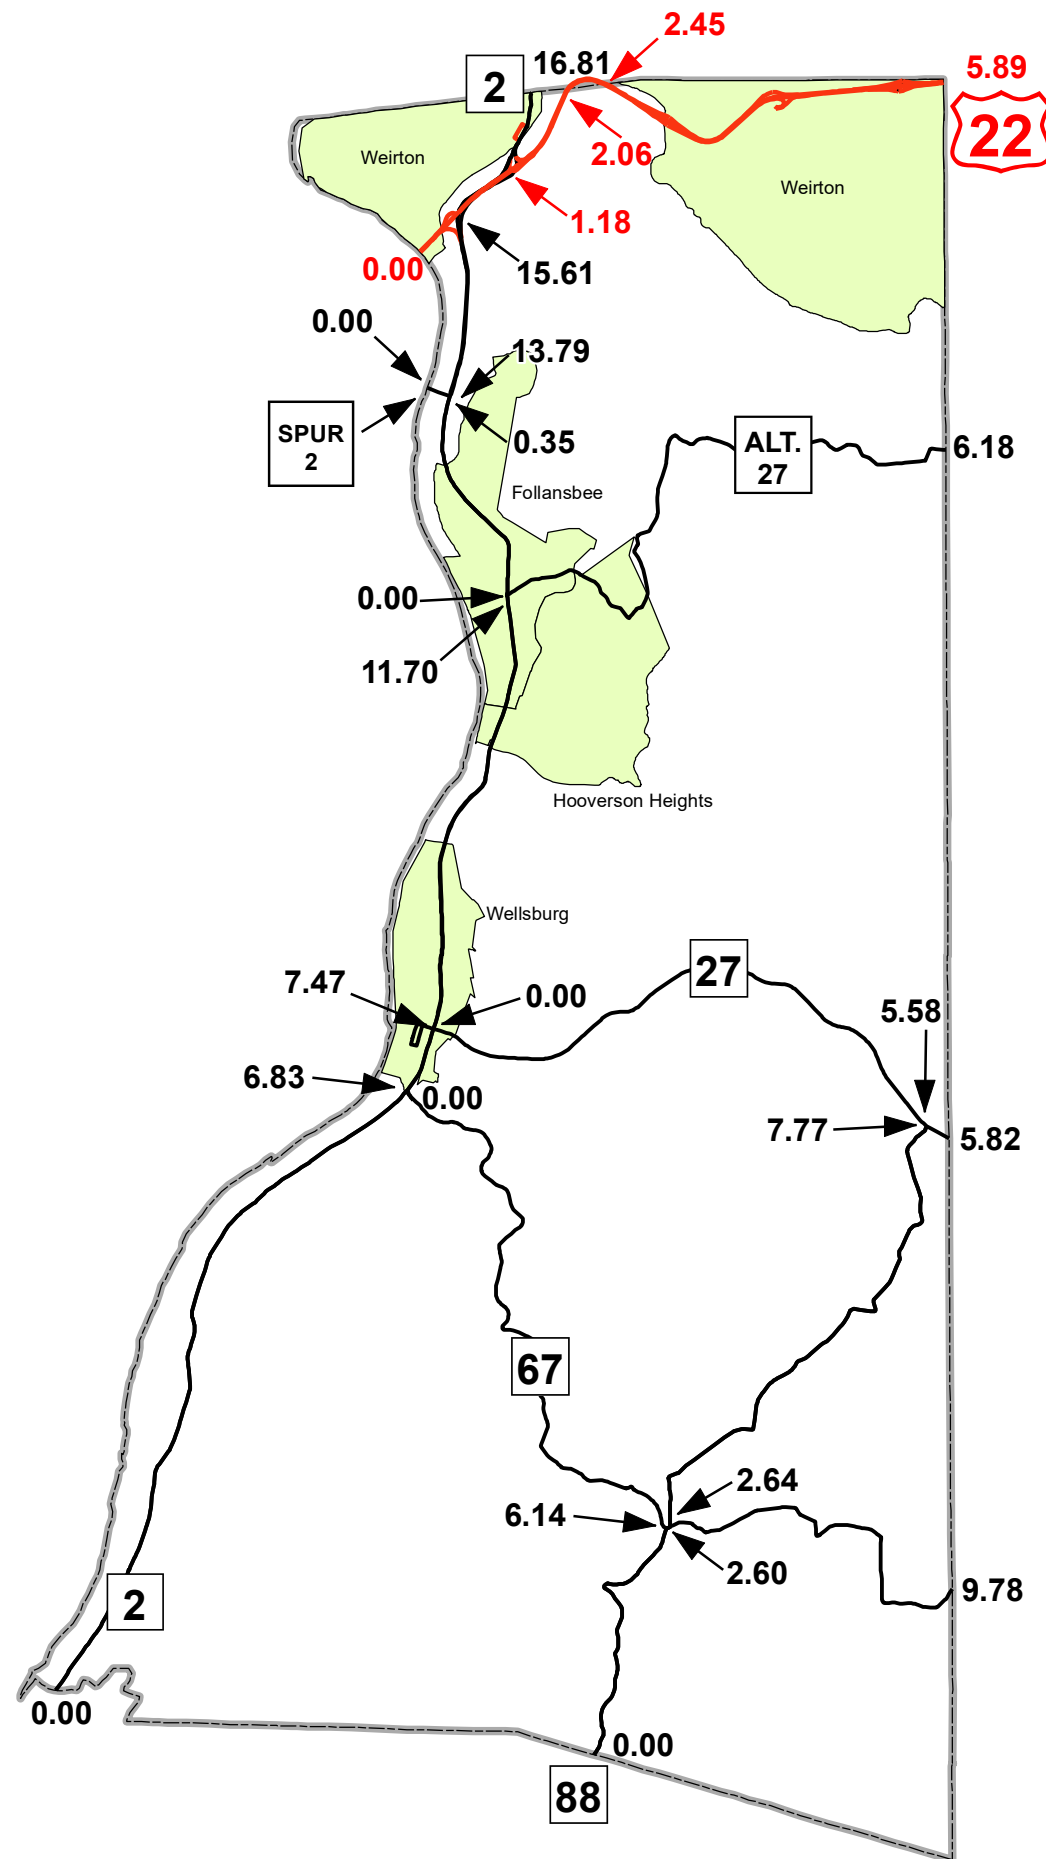

GIS MILEPOINT MAP BROOKE COUNTY WEST VIRGINIA

PREPARED BY
WEST VIRGINIA DEPARTMENT OF TRANSPORTATION
STRATEGIC SYSTEMS AND TECHNOLOGY DIVISION

IN COOPERATION WITH
US DEPARTMENT OF TRANSPORTATION
FEDERAL HIGHWAY ADMINISTRATION

Legend

- Interstate Routes
- U.S. Routes
- WV State Route
- Urban Boundary

Last revision date: February 2021
Data as of: January 2021