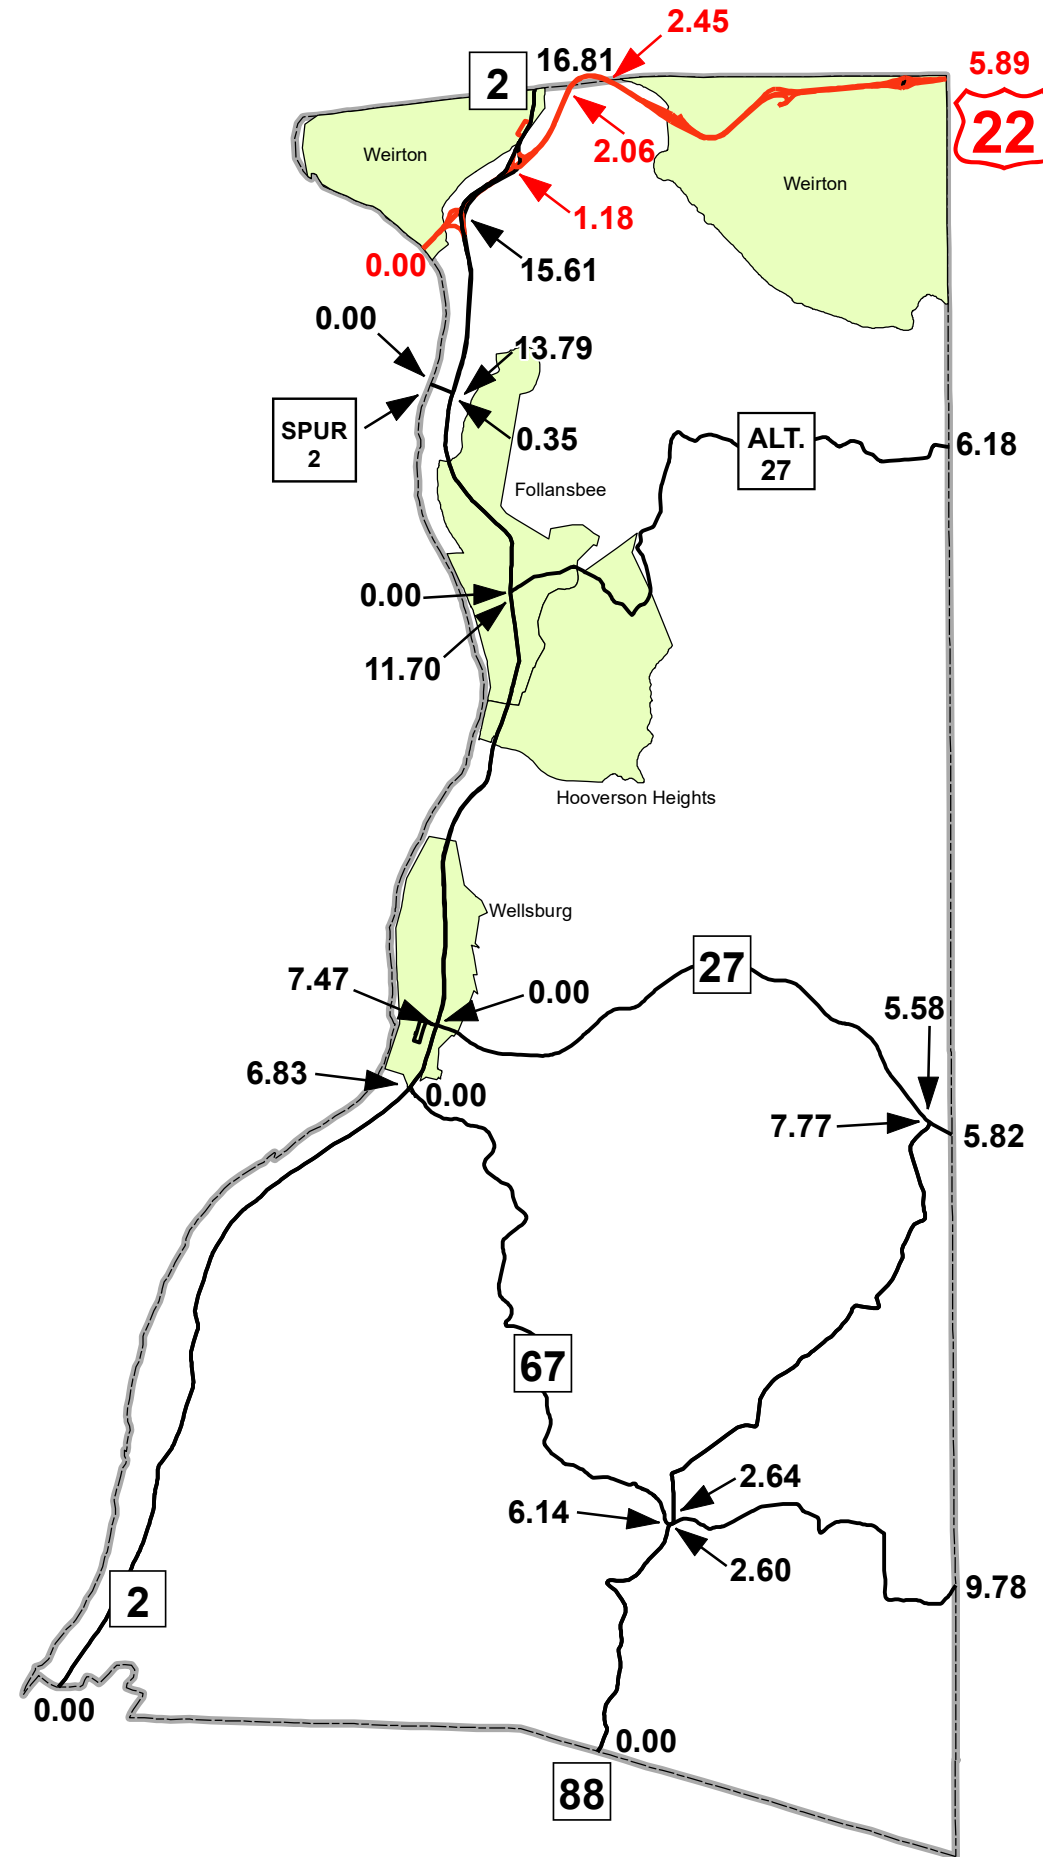

GIS MILEPOINT MAP BROOKE COUNTY WEST VIRGINIA

PREPARED BY
WEST VIRGINIA DEPARTMENT OF TRANSPORTATION
INFORMATION TECHNOLOGY DIVISION
IN COOPERATION WITH
US DEPARTMENT OF TRANSPORTATION
FEDERAL HIGHWAY ADMINISTRATION

Legend

-  Interstate Routes
-  U.S. Routes
-  WV State Route
-  Urban Boundary

Last revision date: May 2023
Data as of: December 2022