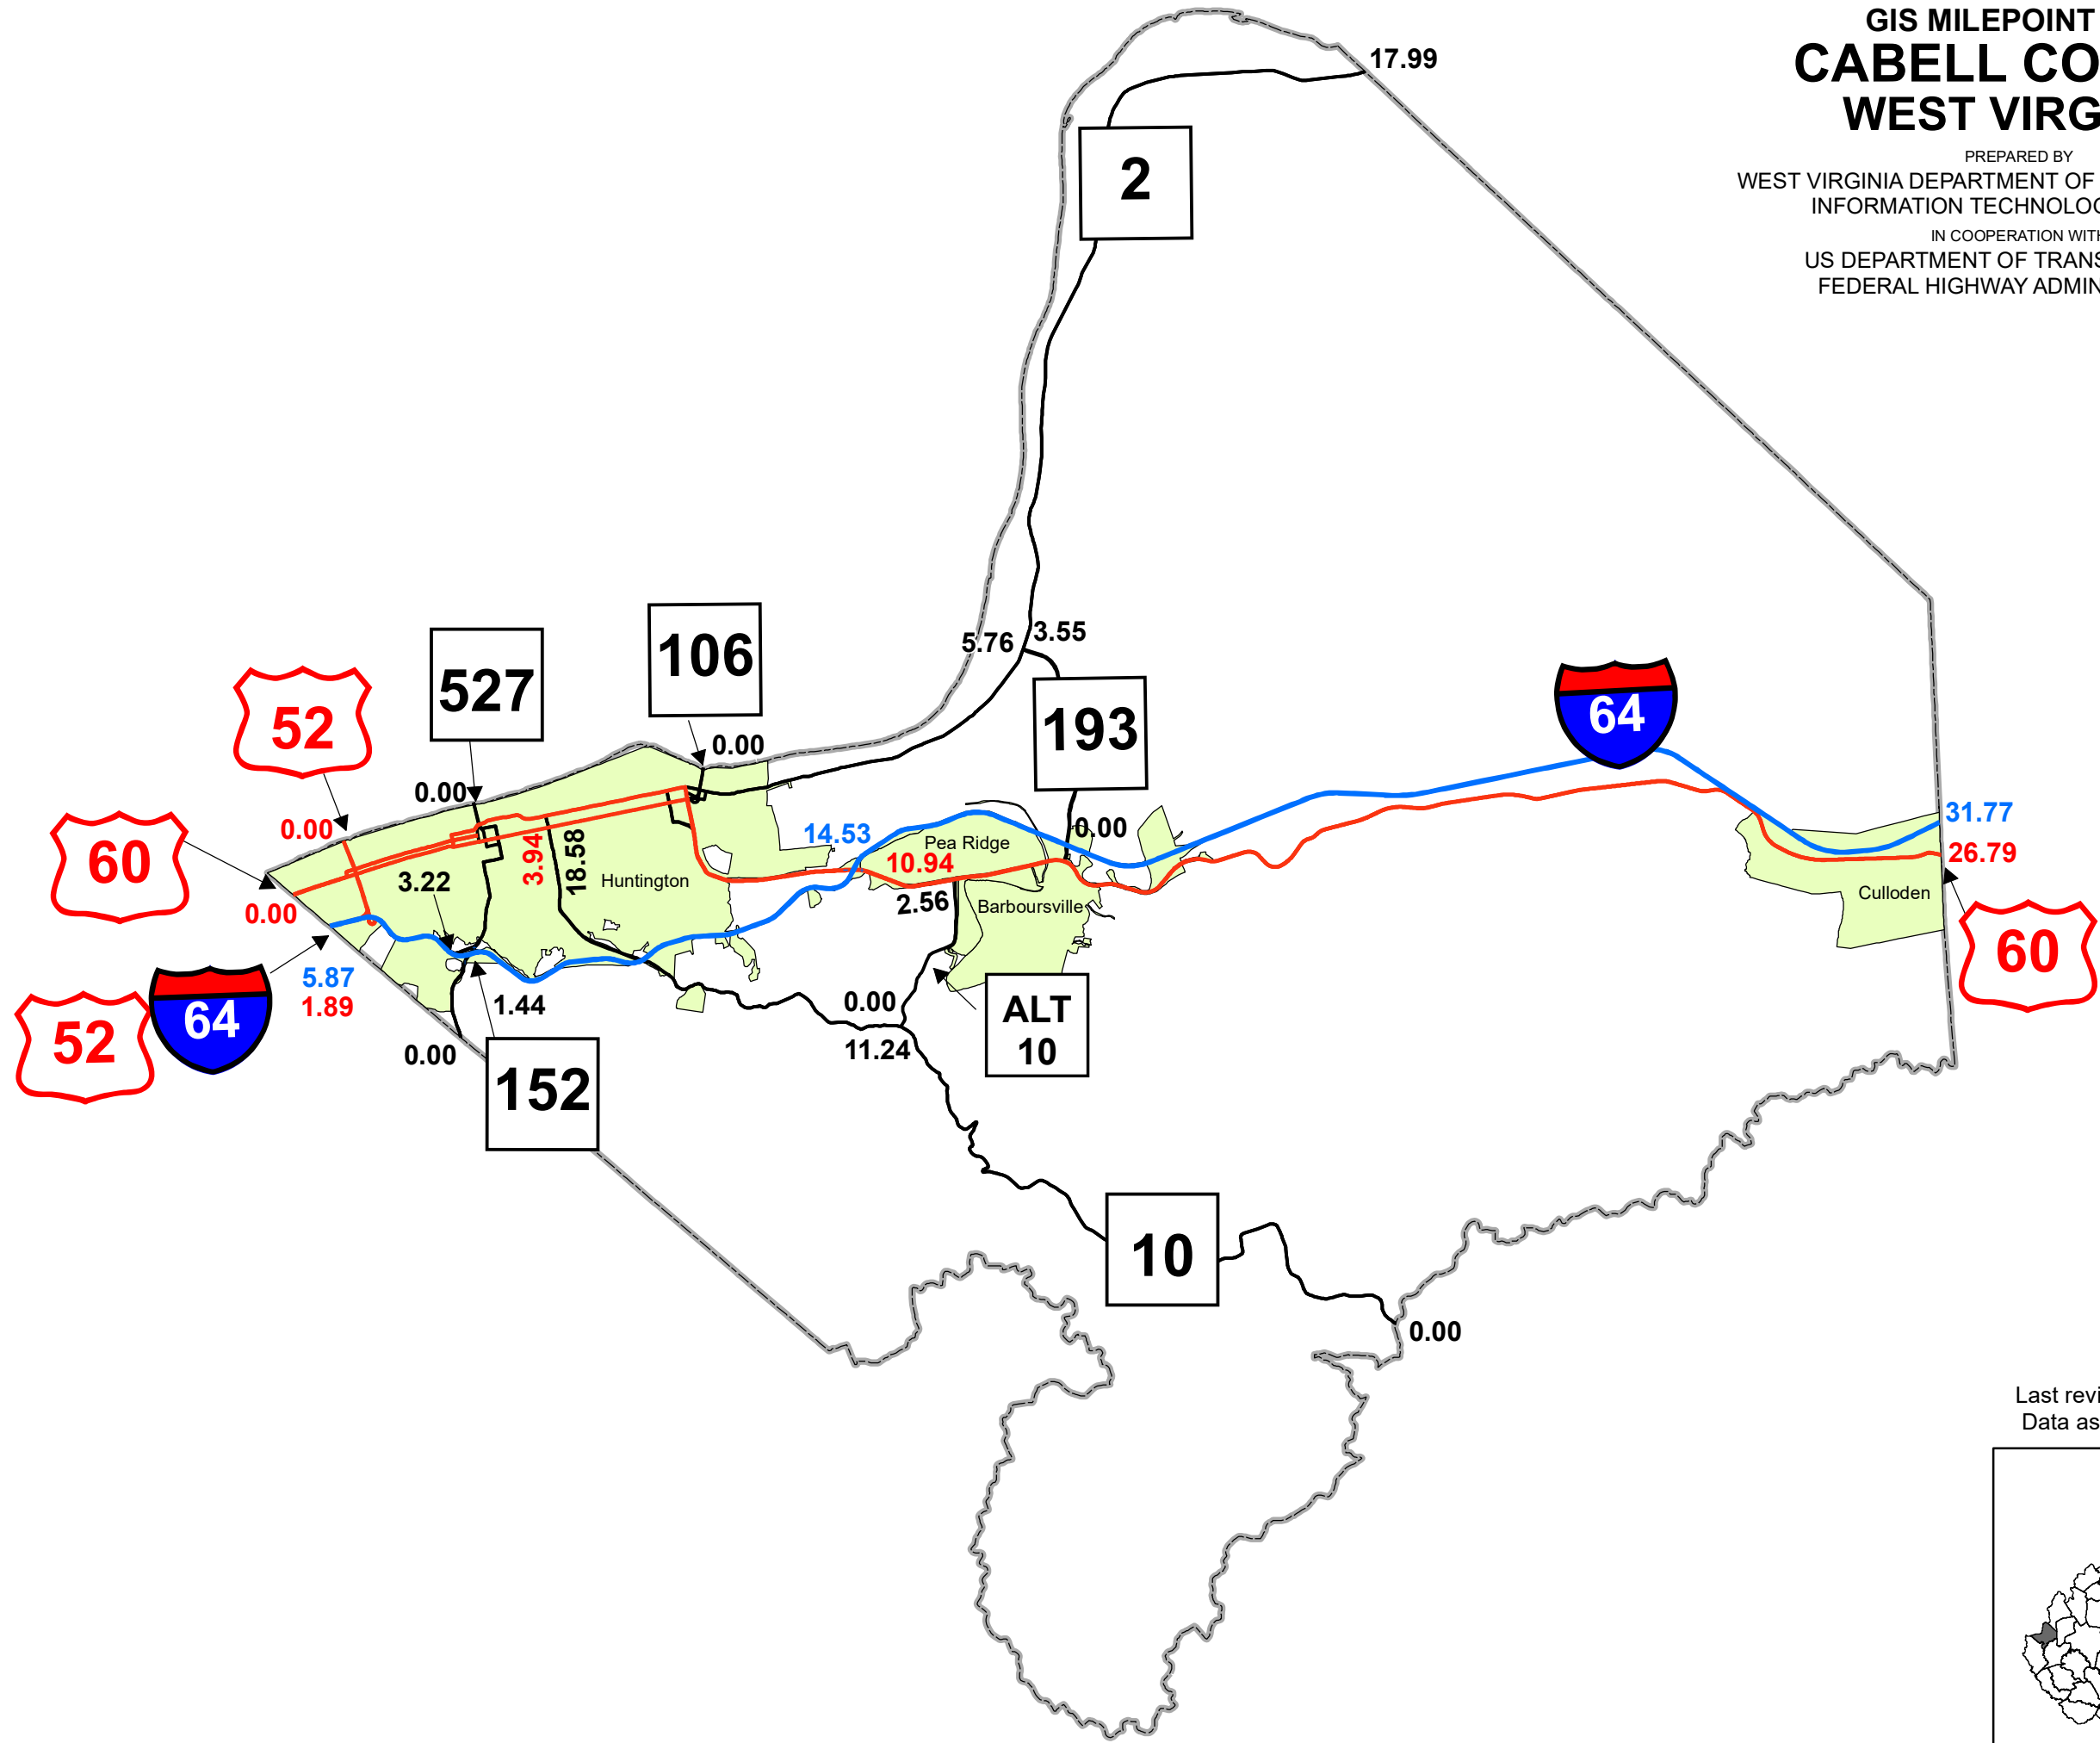

GIS MILEPOINT MAP CABELL COUNTY WEST VIRGINIA

PREPARED BY
WEST VIRGINIA DEPARTMENT OF TRANSPORTATION
INFORMATION TECHNOLOGY DIVISION
IN COOPERATION WITH
US DEPARTMENT OF TRANSPORTATION
FEDERAL HIGHWAY ADMINISTRATION

Legend

- Interstate Routes
- U.S. Routes
- WV State Routes
- Urban Boundary

Last revision date: May 2023
Data as of: December 2022