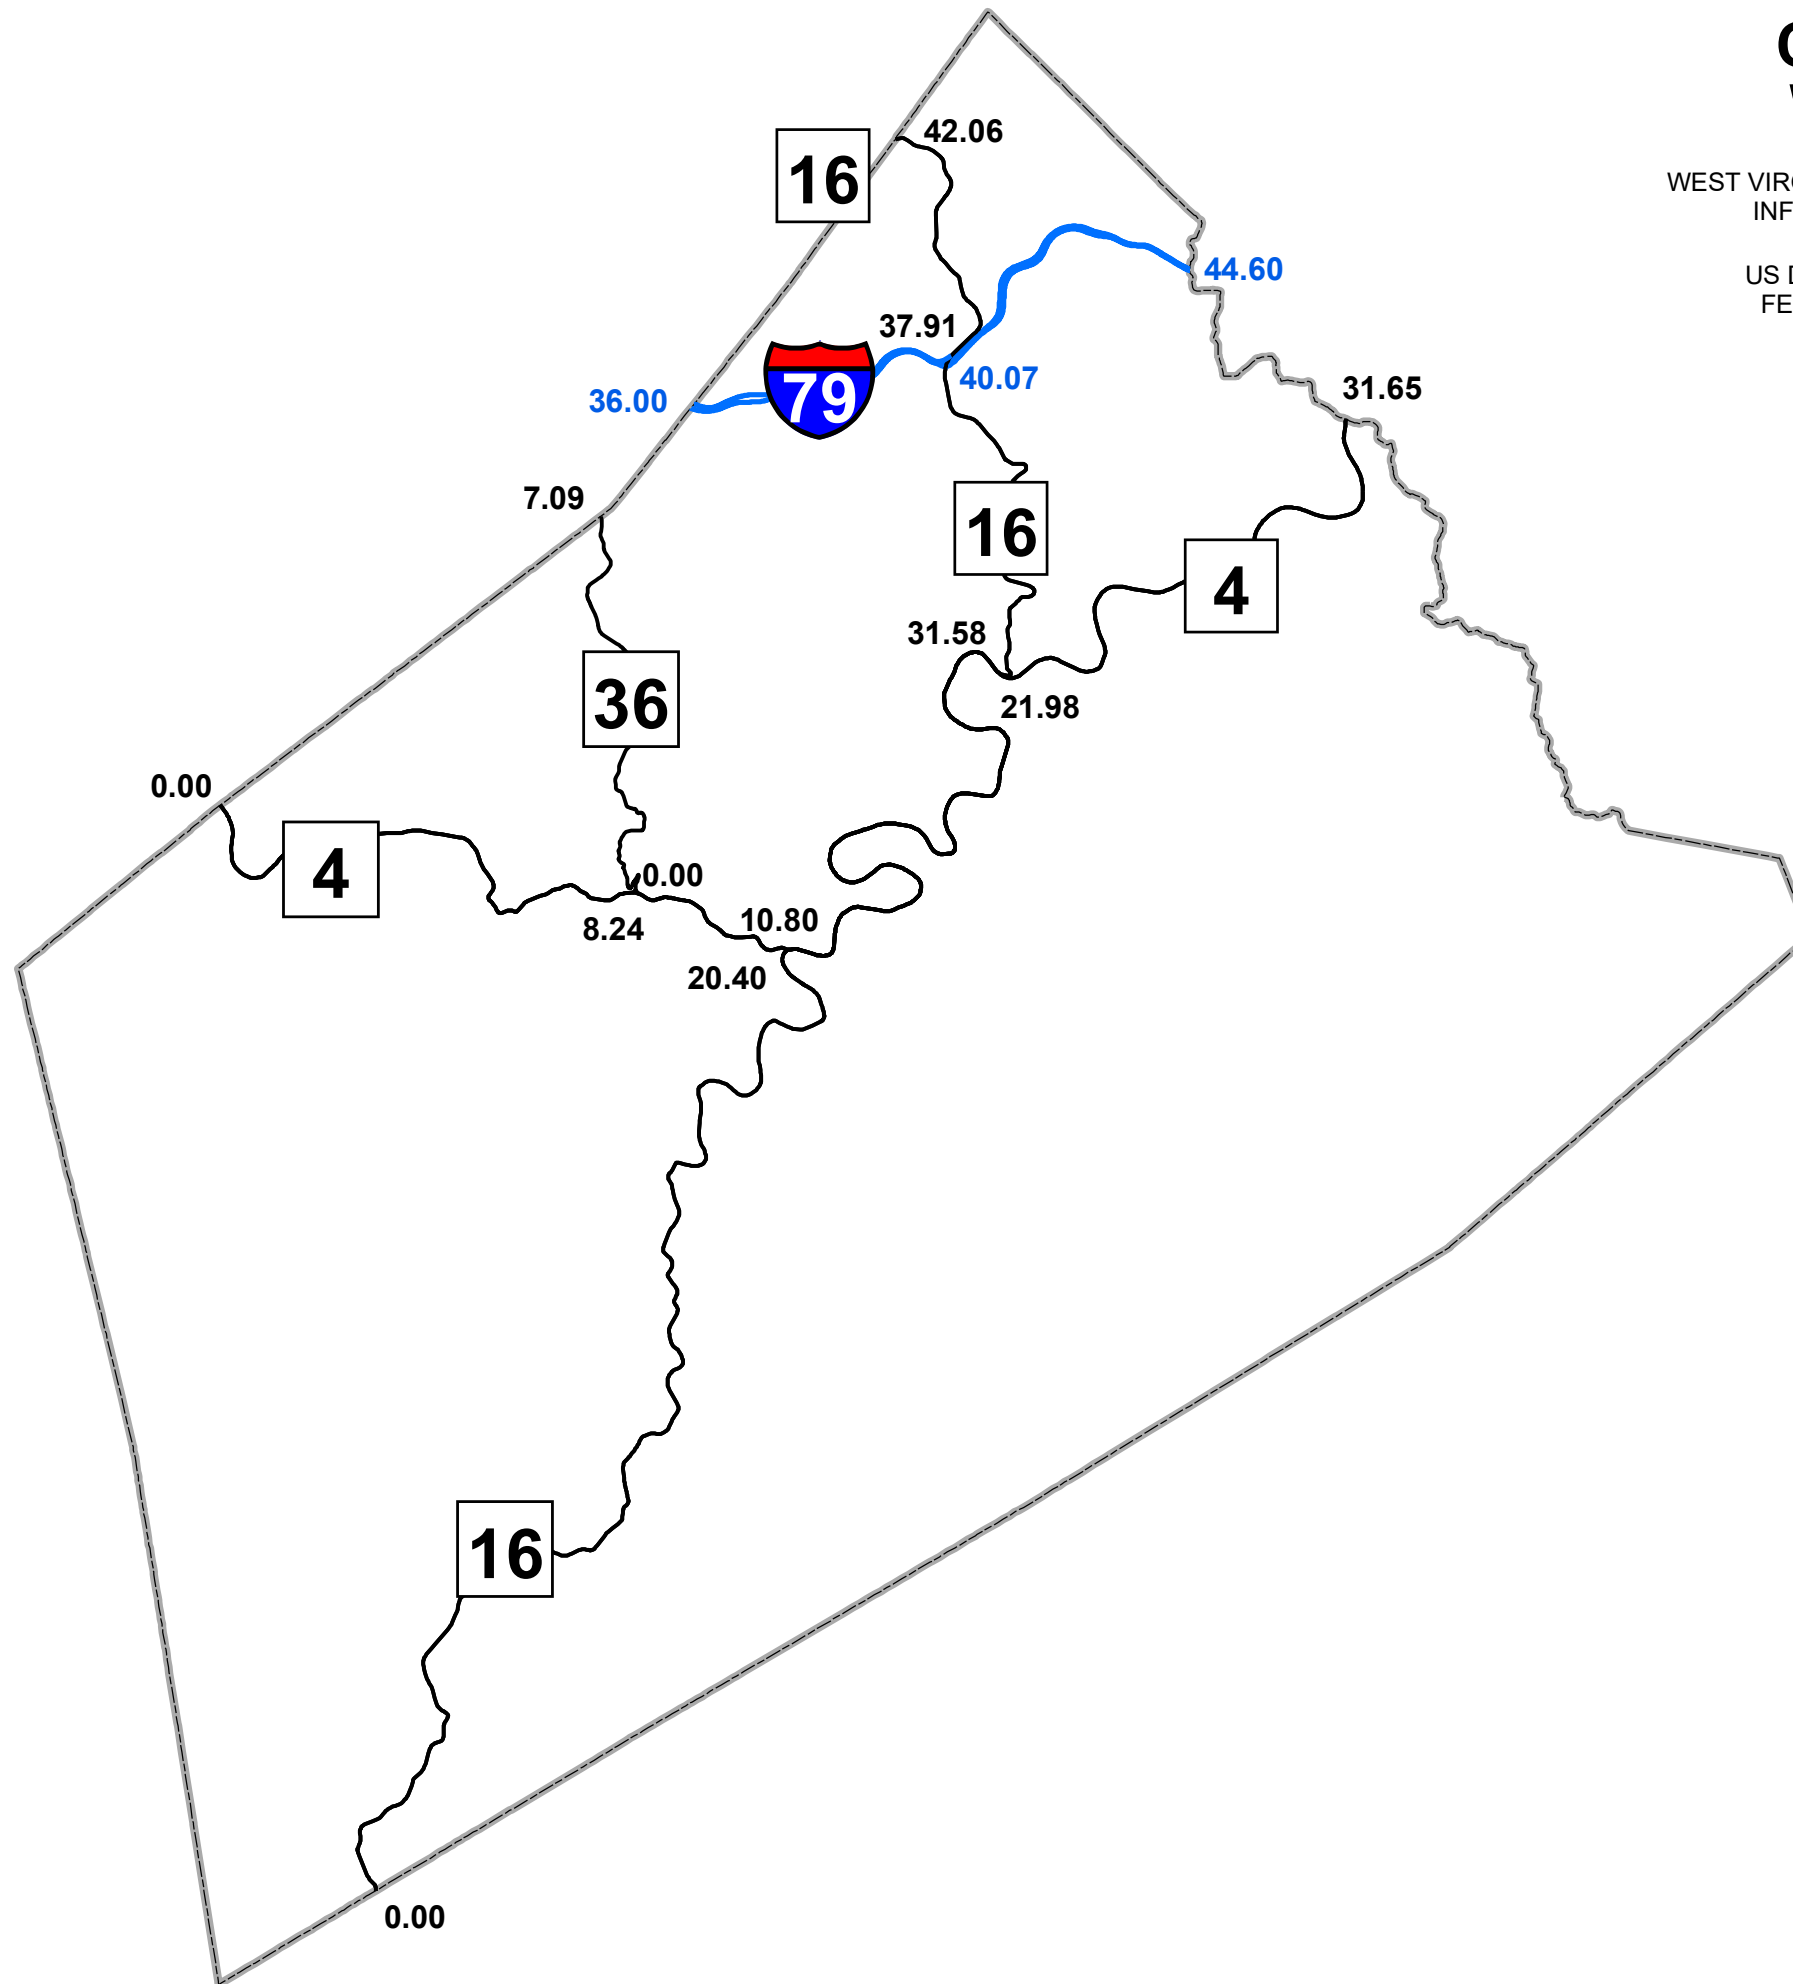

GIS MILEPOINT MAP CLAY COUNTY WEST VIRGINIA

PREPARED BY
WEST VIRGINIA DEPARTMENT OF TRANSPORTATION
INFORMATION TECHNOLOGY DIVISION
IN COOPERATION WITH
US DEPARTMENT OF TRANSPORTATION
FEDERAL HIGHWAY ADMINISTRATION

Legend

- Interstate Routes
- U.S. Routes
- WV State Routes

Last revision date: May 2023
Data as of: December 2022