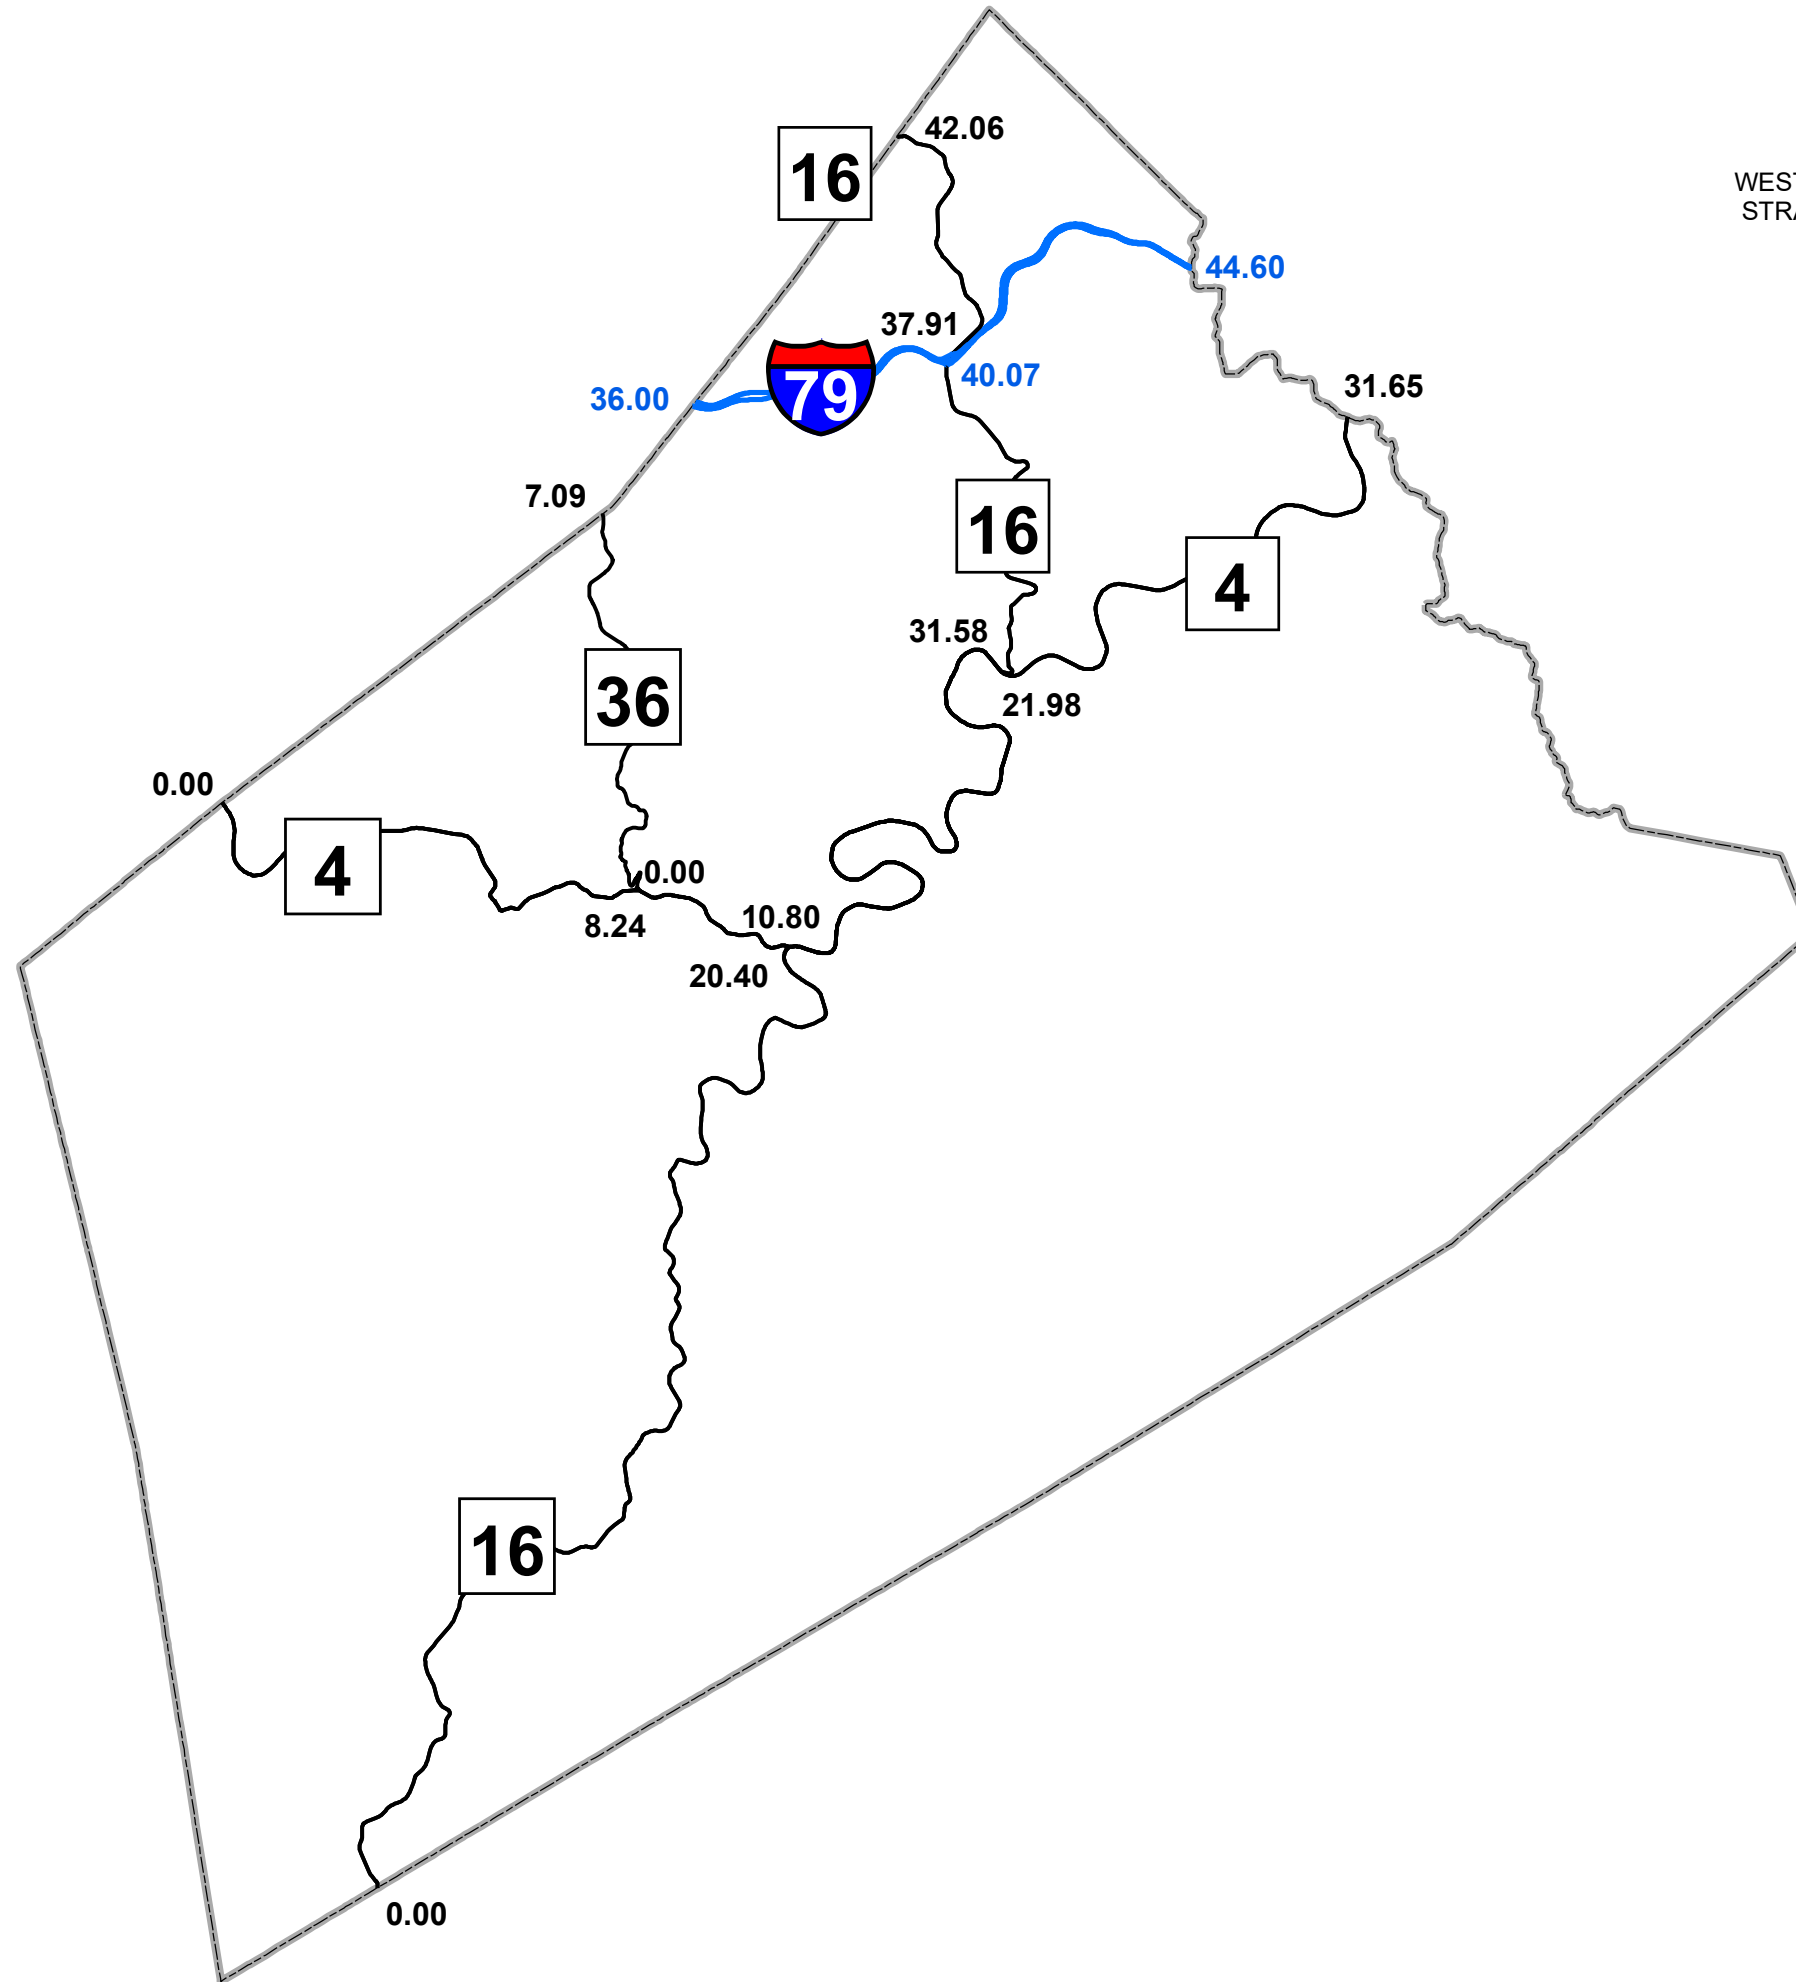

GIS MILEPOINT MAP CLAY COUNTY WEST VIRGINIA

PREPARED BY
WEST VIRGINIA DEPARTMENT OF TRANSPORTATION
STRATEGIC SYSTEMS AND TECHNOLOGY DIVISION

IN COOPERATION WITH
US DEPARTMENT OF TRANSPORTATION
FEDERAL HIGHWAY ADMINISTRATION

Legend

- Interstate Routes
- U.S. Routes
- WV State Routes

Last revision date: February 2021
Data as of: January 2021