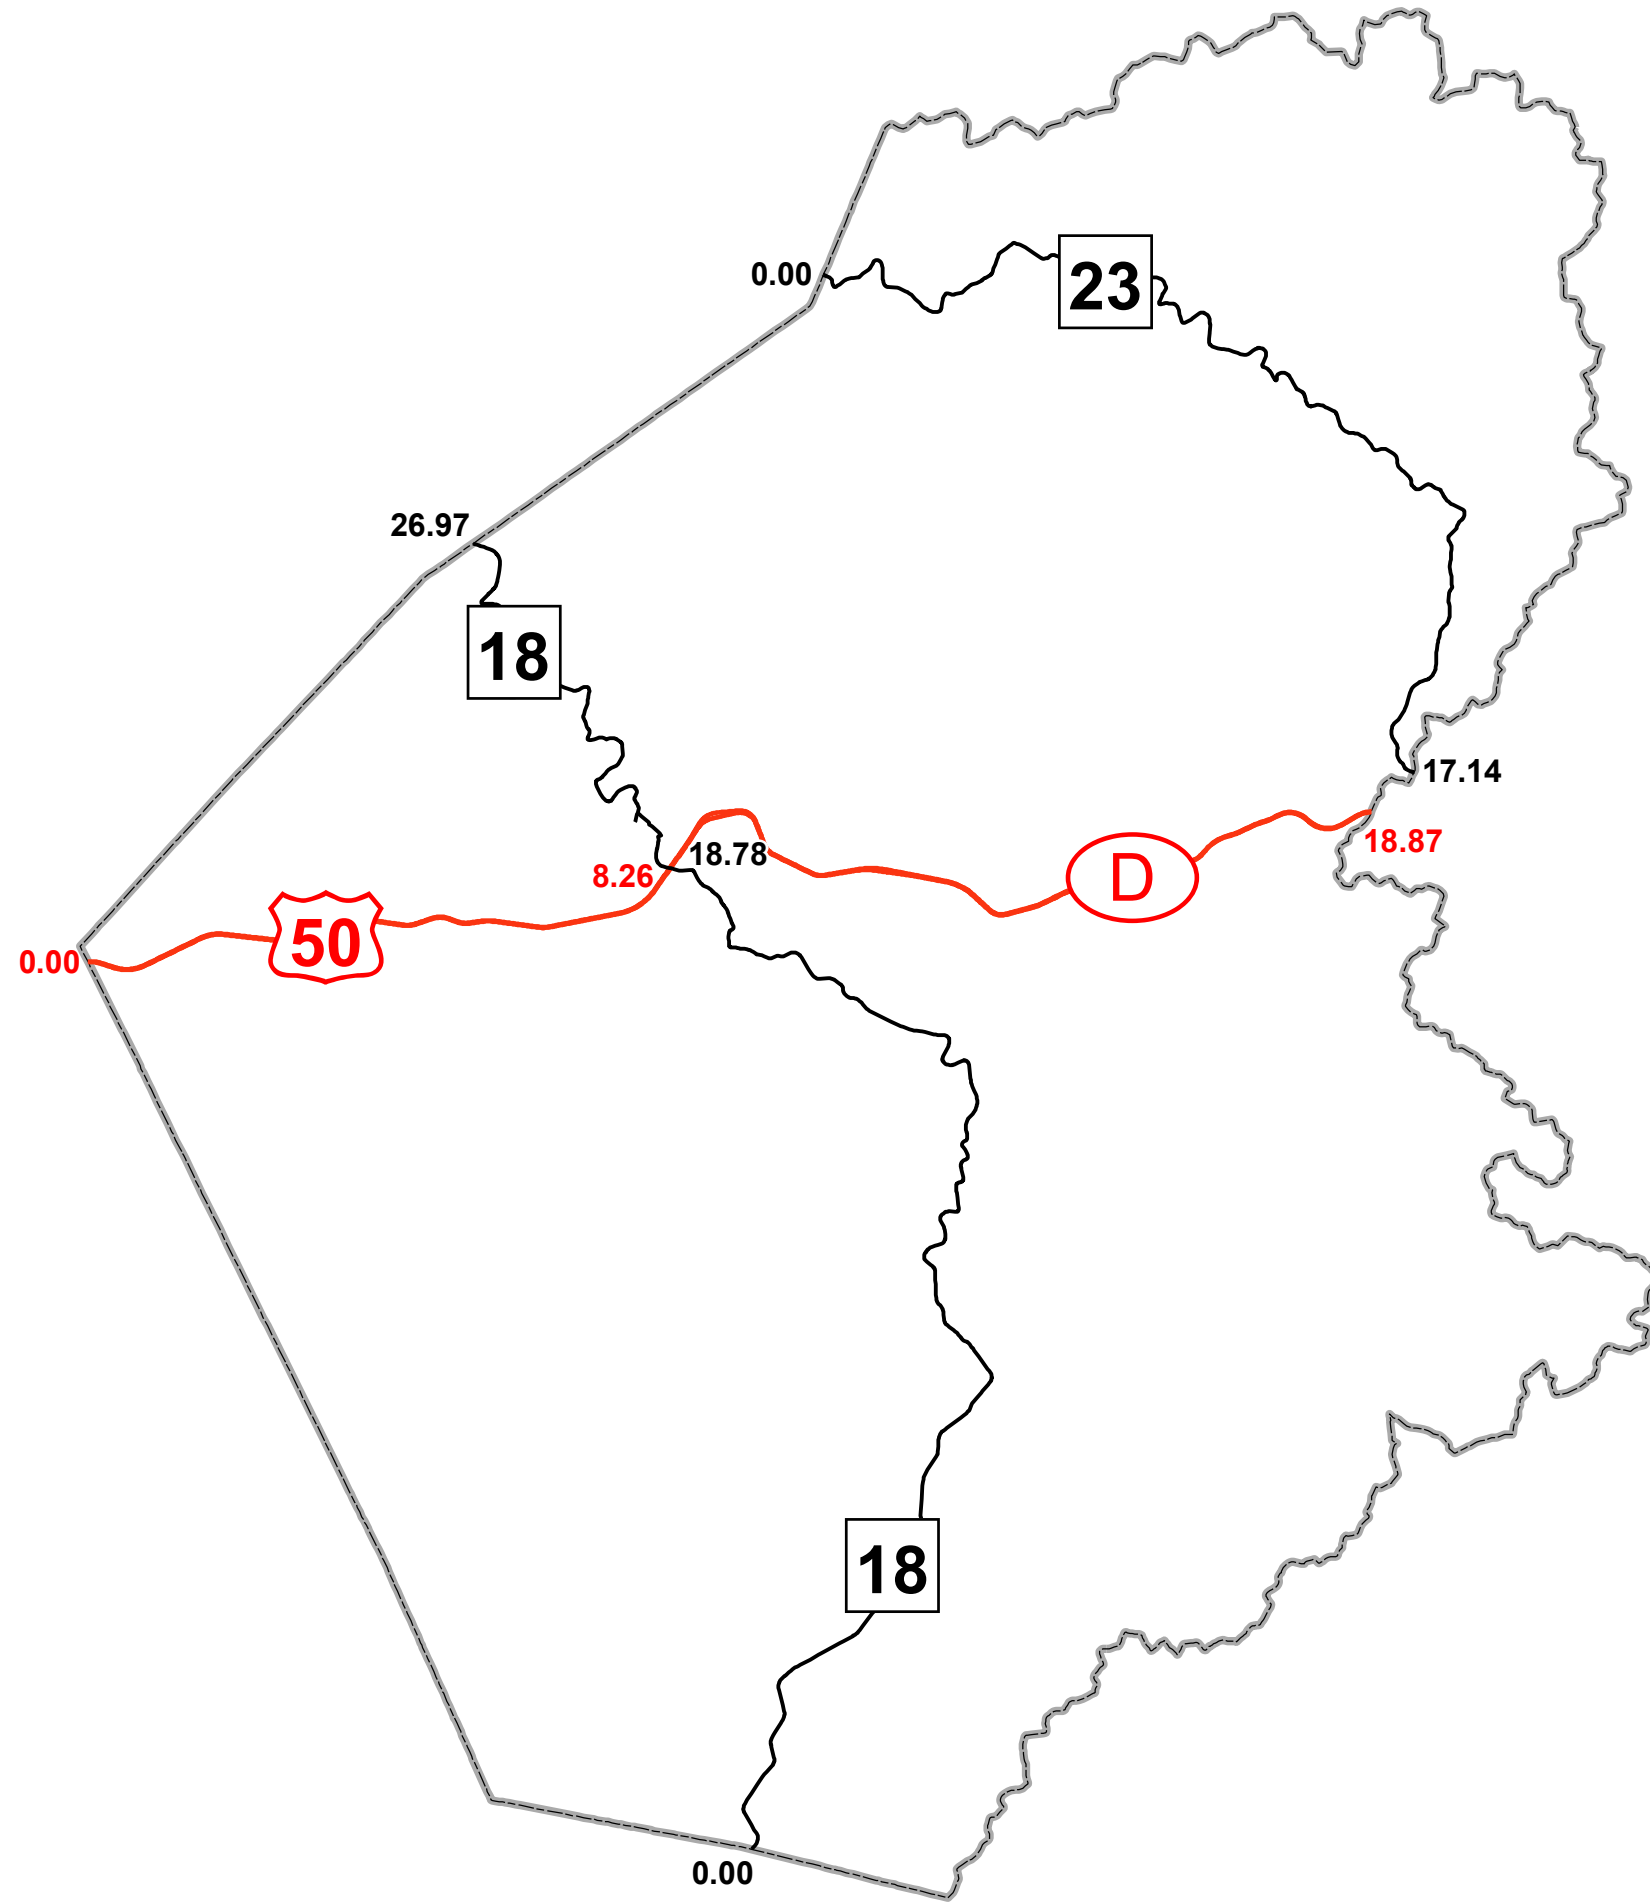

GIS MILEPOINT MAP DODDRIDGE COUNTY WEST VIRGINIA

PREPARED BY
WEST VIRGINIA DEPARTMENT OF TRANSPORTATION
STRATEGIC SYSTEMS AND TECHNOLOGY DIVISION

IN COOPERATION WITH
US DEPARTMENT OF TRANSPORTATION
FEDERAL HIGHWAY ADMINISTRATION

Legend

- Interstate Routes
- U.S. Routes
- WV State Routes

Last revision date: February 2021
Data as of: January 2021