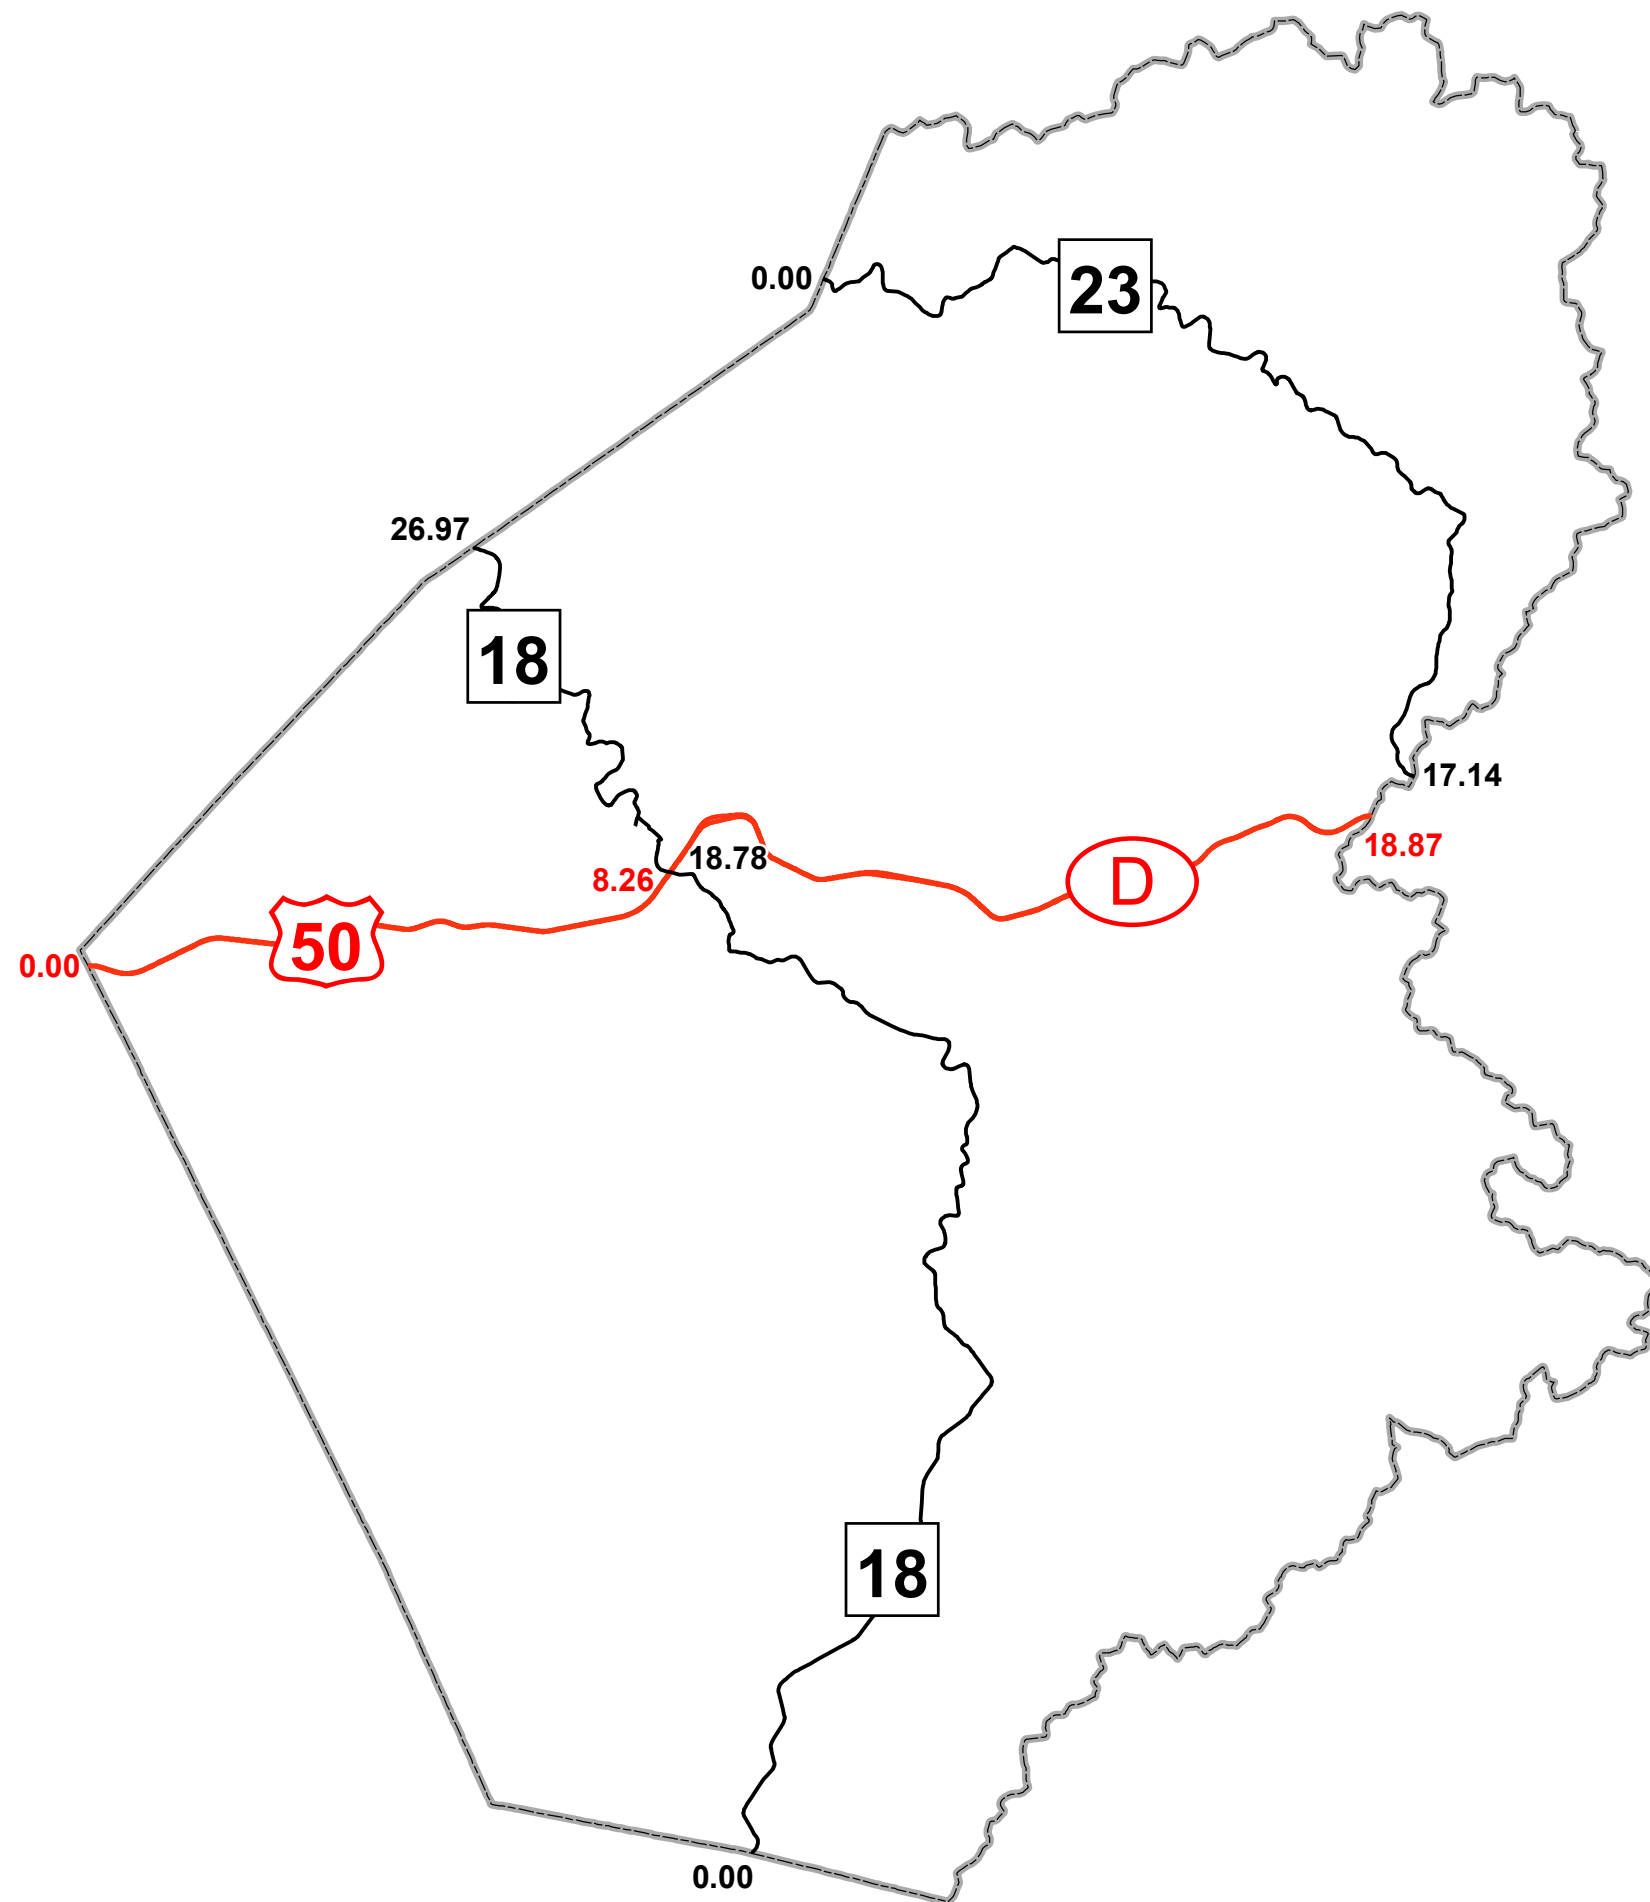

GIS MILEPOINT MAP DODDRIDGE COUNTY WEST VIRGINIA

PREPARED BY
WEST VIRGINIA DEPARTMENT OF TRANSPORTATION
INFORMATION TECHNOLOGY DIVISION
IN COOPERATION WITH
US DEPARTMENT OF TRANSPORTATION
FEDERAL HIGHWAY ADMINISTRATION

Legend

- Interstate Routes
- U.S. Routes
- WV State Routes

Last revision date: May 2023
Data as of: December 2022