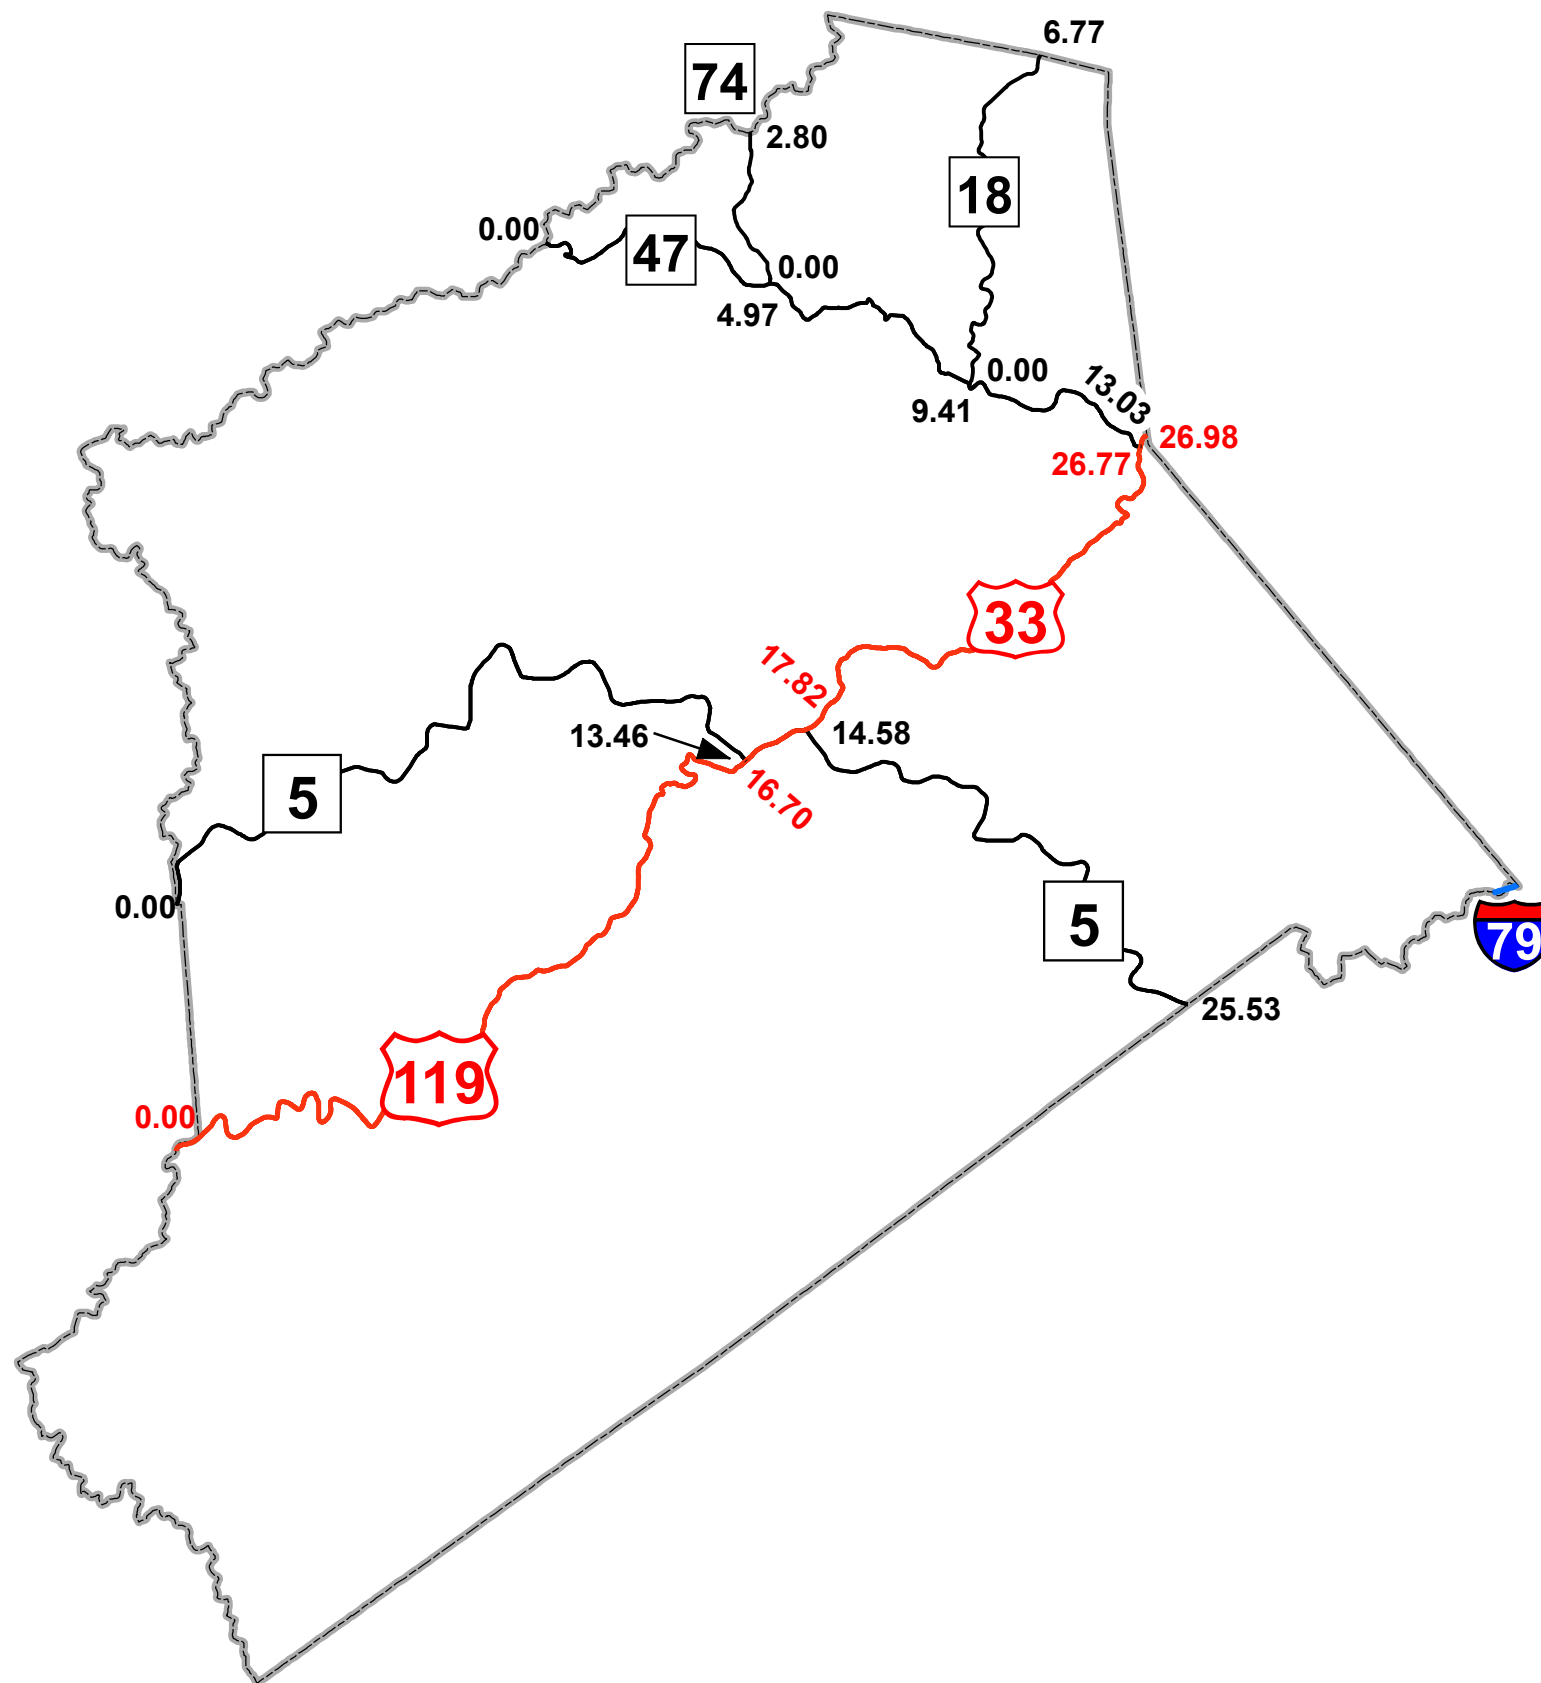

GIS MILEPOINT MAP GILMER COUNTY WEST VIRGINIA

PREPARED BY
WEST VIRGINIA DEPARTMENT OF TRANSPORTATION
INFORMATION TECHNOLOGY DIVISION

IN COOPERATION WITH
US DEPARTMENT OF TRANSPORTATION
FEDERAL HIGHWAY ADMINISTRATION

Legend

-  Interstate Routes
-  U.S. Routes
-  WV State Routes

Last revision date: May 2023
Data as of: December 2022