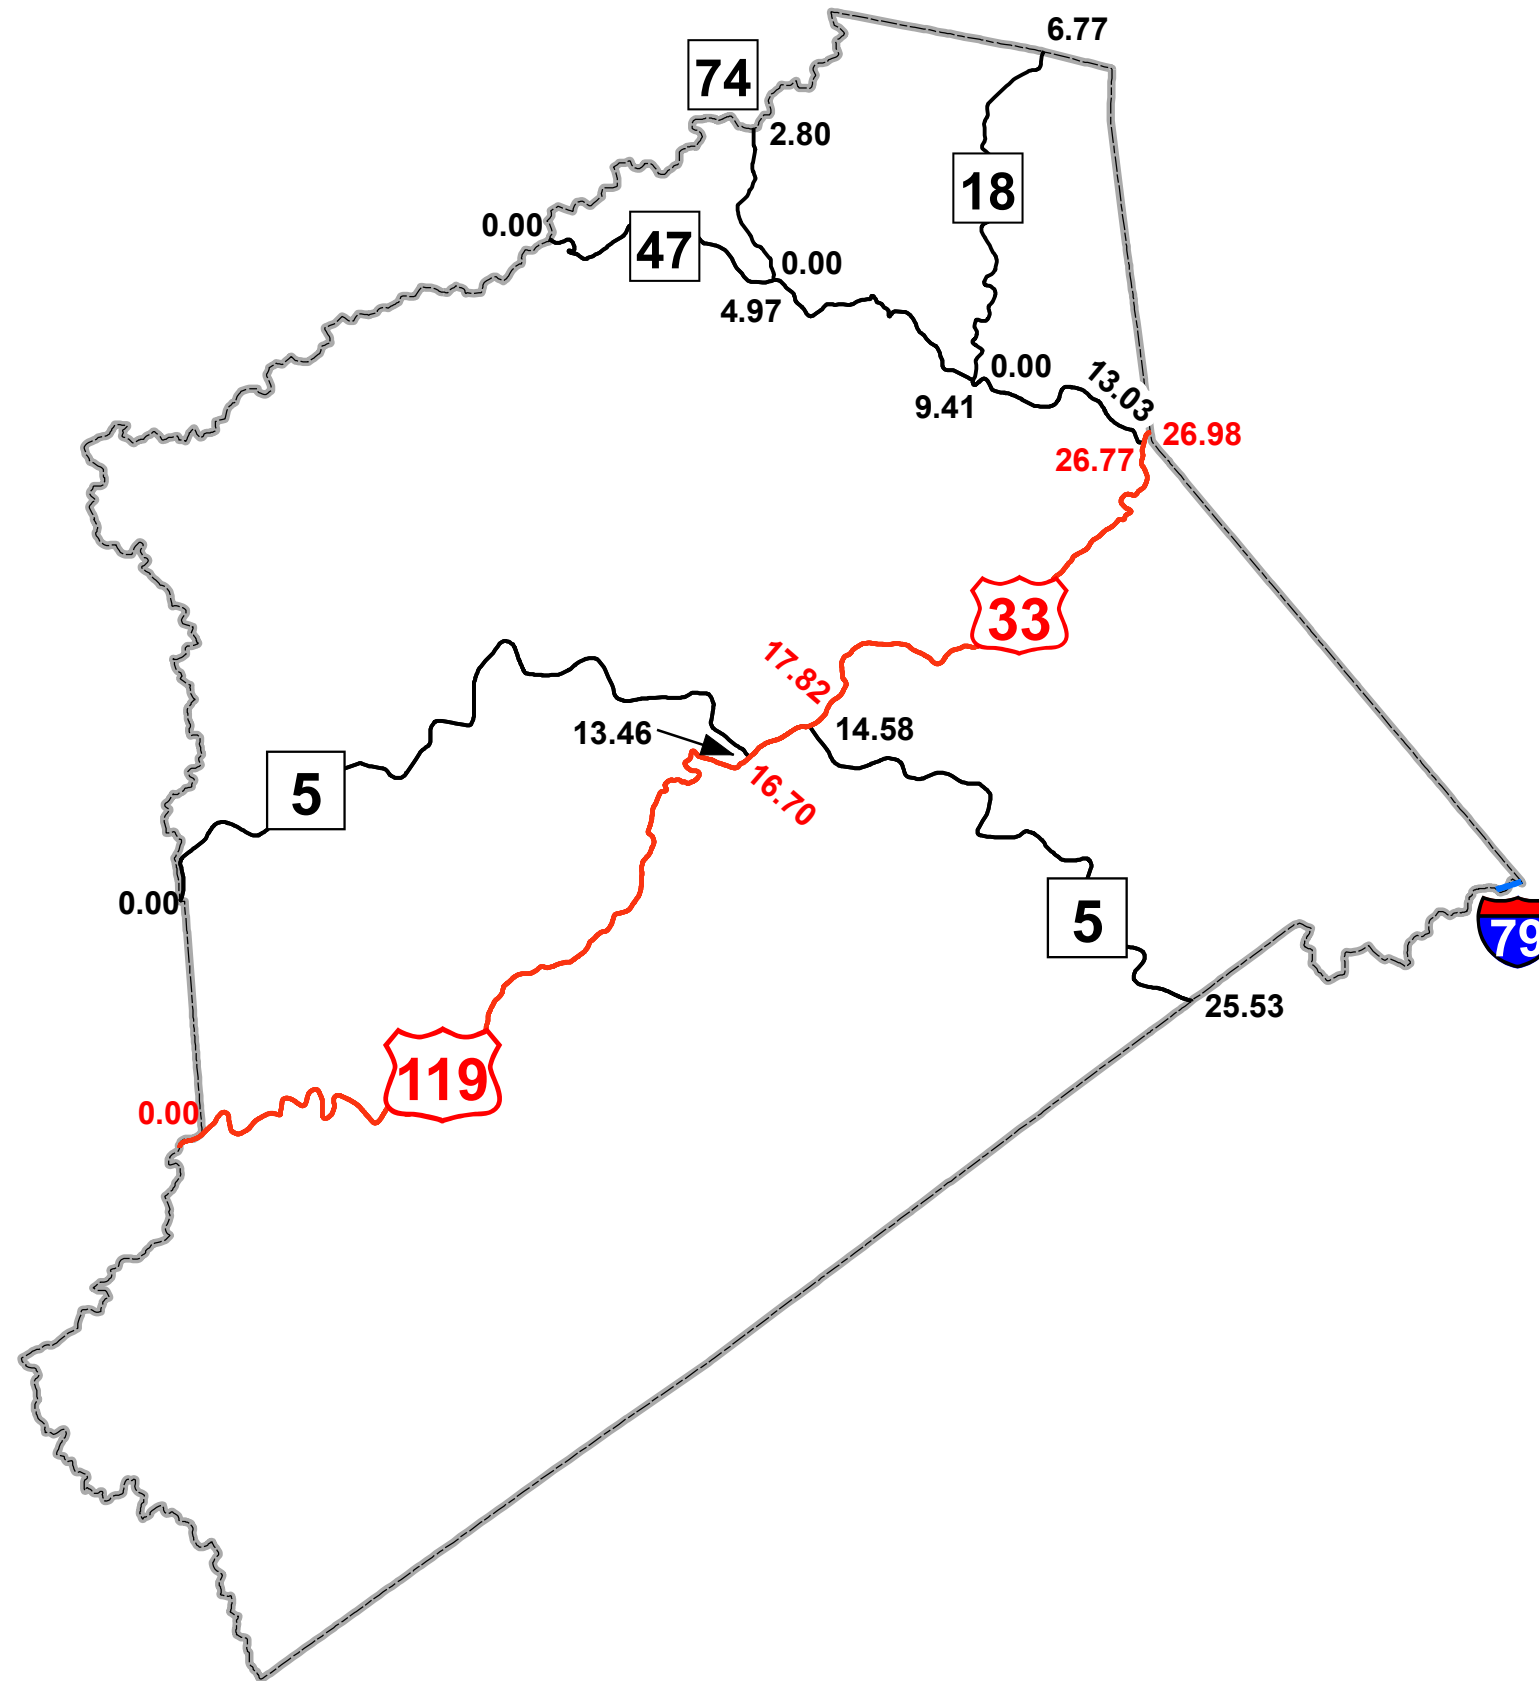

GIS MILEPOINT MAP GILMER COUNTY WEST VIRGINIA

PREPARED BY
WEST VIRGINIA DEPARTMENT OF TRANSPORTATION
STRATEGIC SYSTEMS AND TECHNOLOGY DIVISION
IN COOPERATION WITH
US DEPARTMENT OF TRANSPORTATION
FEDERAL HIGHWAY ADMINISTRATION

Legend

- Interstate Routes
- U.S. Routes
- WV State Routes

Last revision date: February 2021
Data as of: January 2021