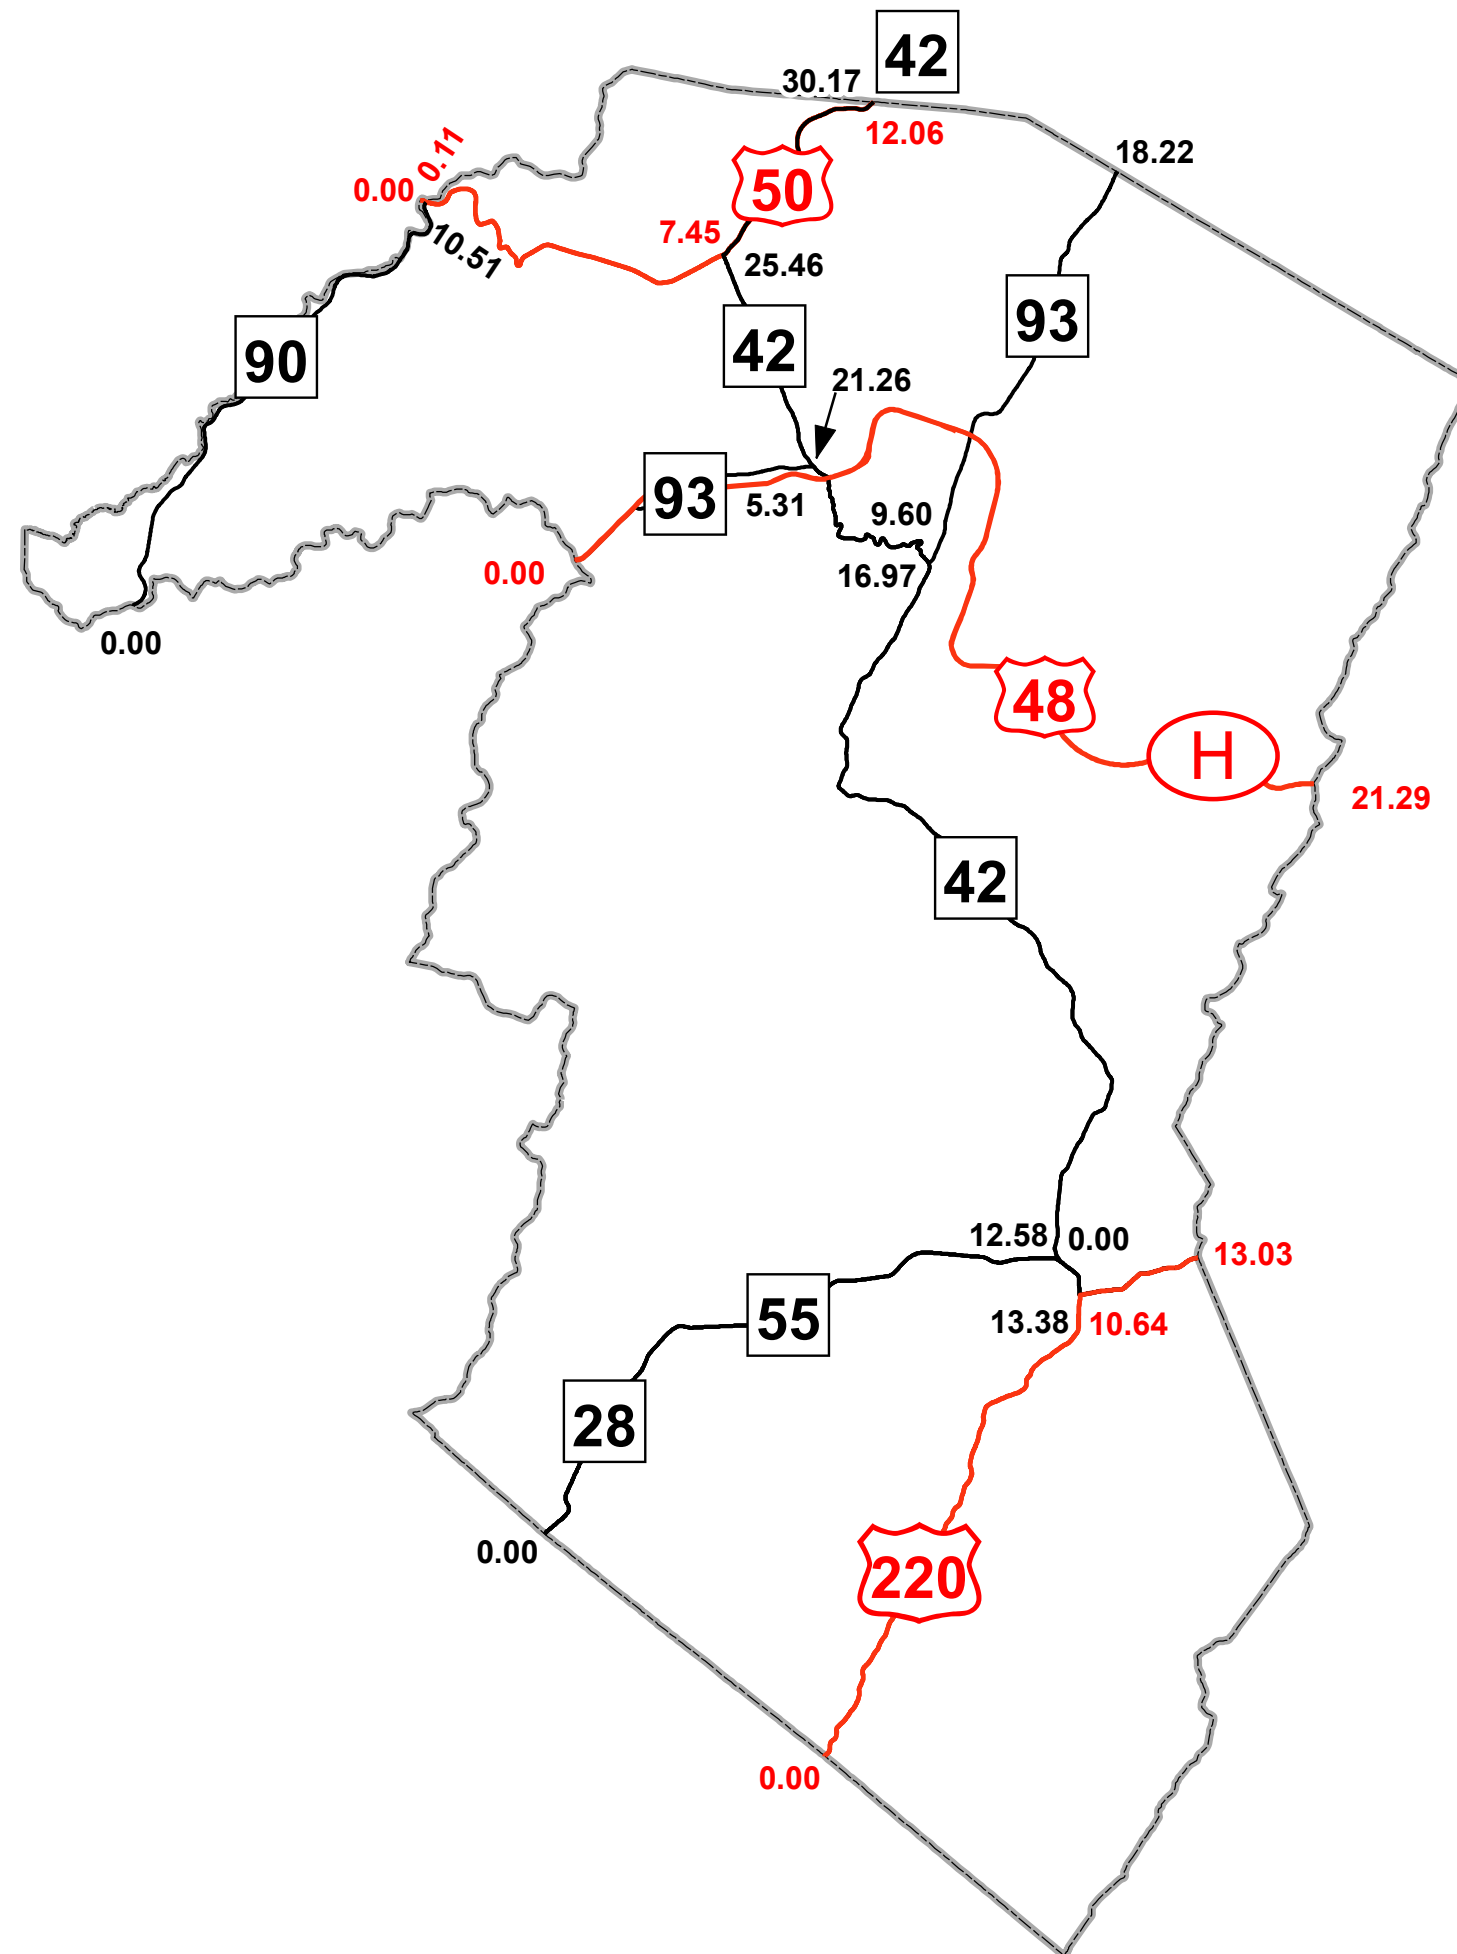

# GIS MILEPOINT MAP GRANT COUNTY WEST VIRGINIA

PREPARED BY  
WEST VIRGINIA DEPARTMENT OF TRANSPORTATION  
INFORMATION TECHNOLOGY DIVISION  
IN COOPERATION WITH  
US DEPARTMENT OF TRANSPORTATION  
FEDERAL HIGHWAY ADMINISTRATION

### Legend

- Interstate Routes
- U.S. Routes
- WV State Routes

Last revision date: May 2023  
Data as of: December 2022