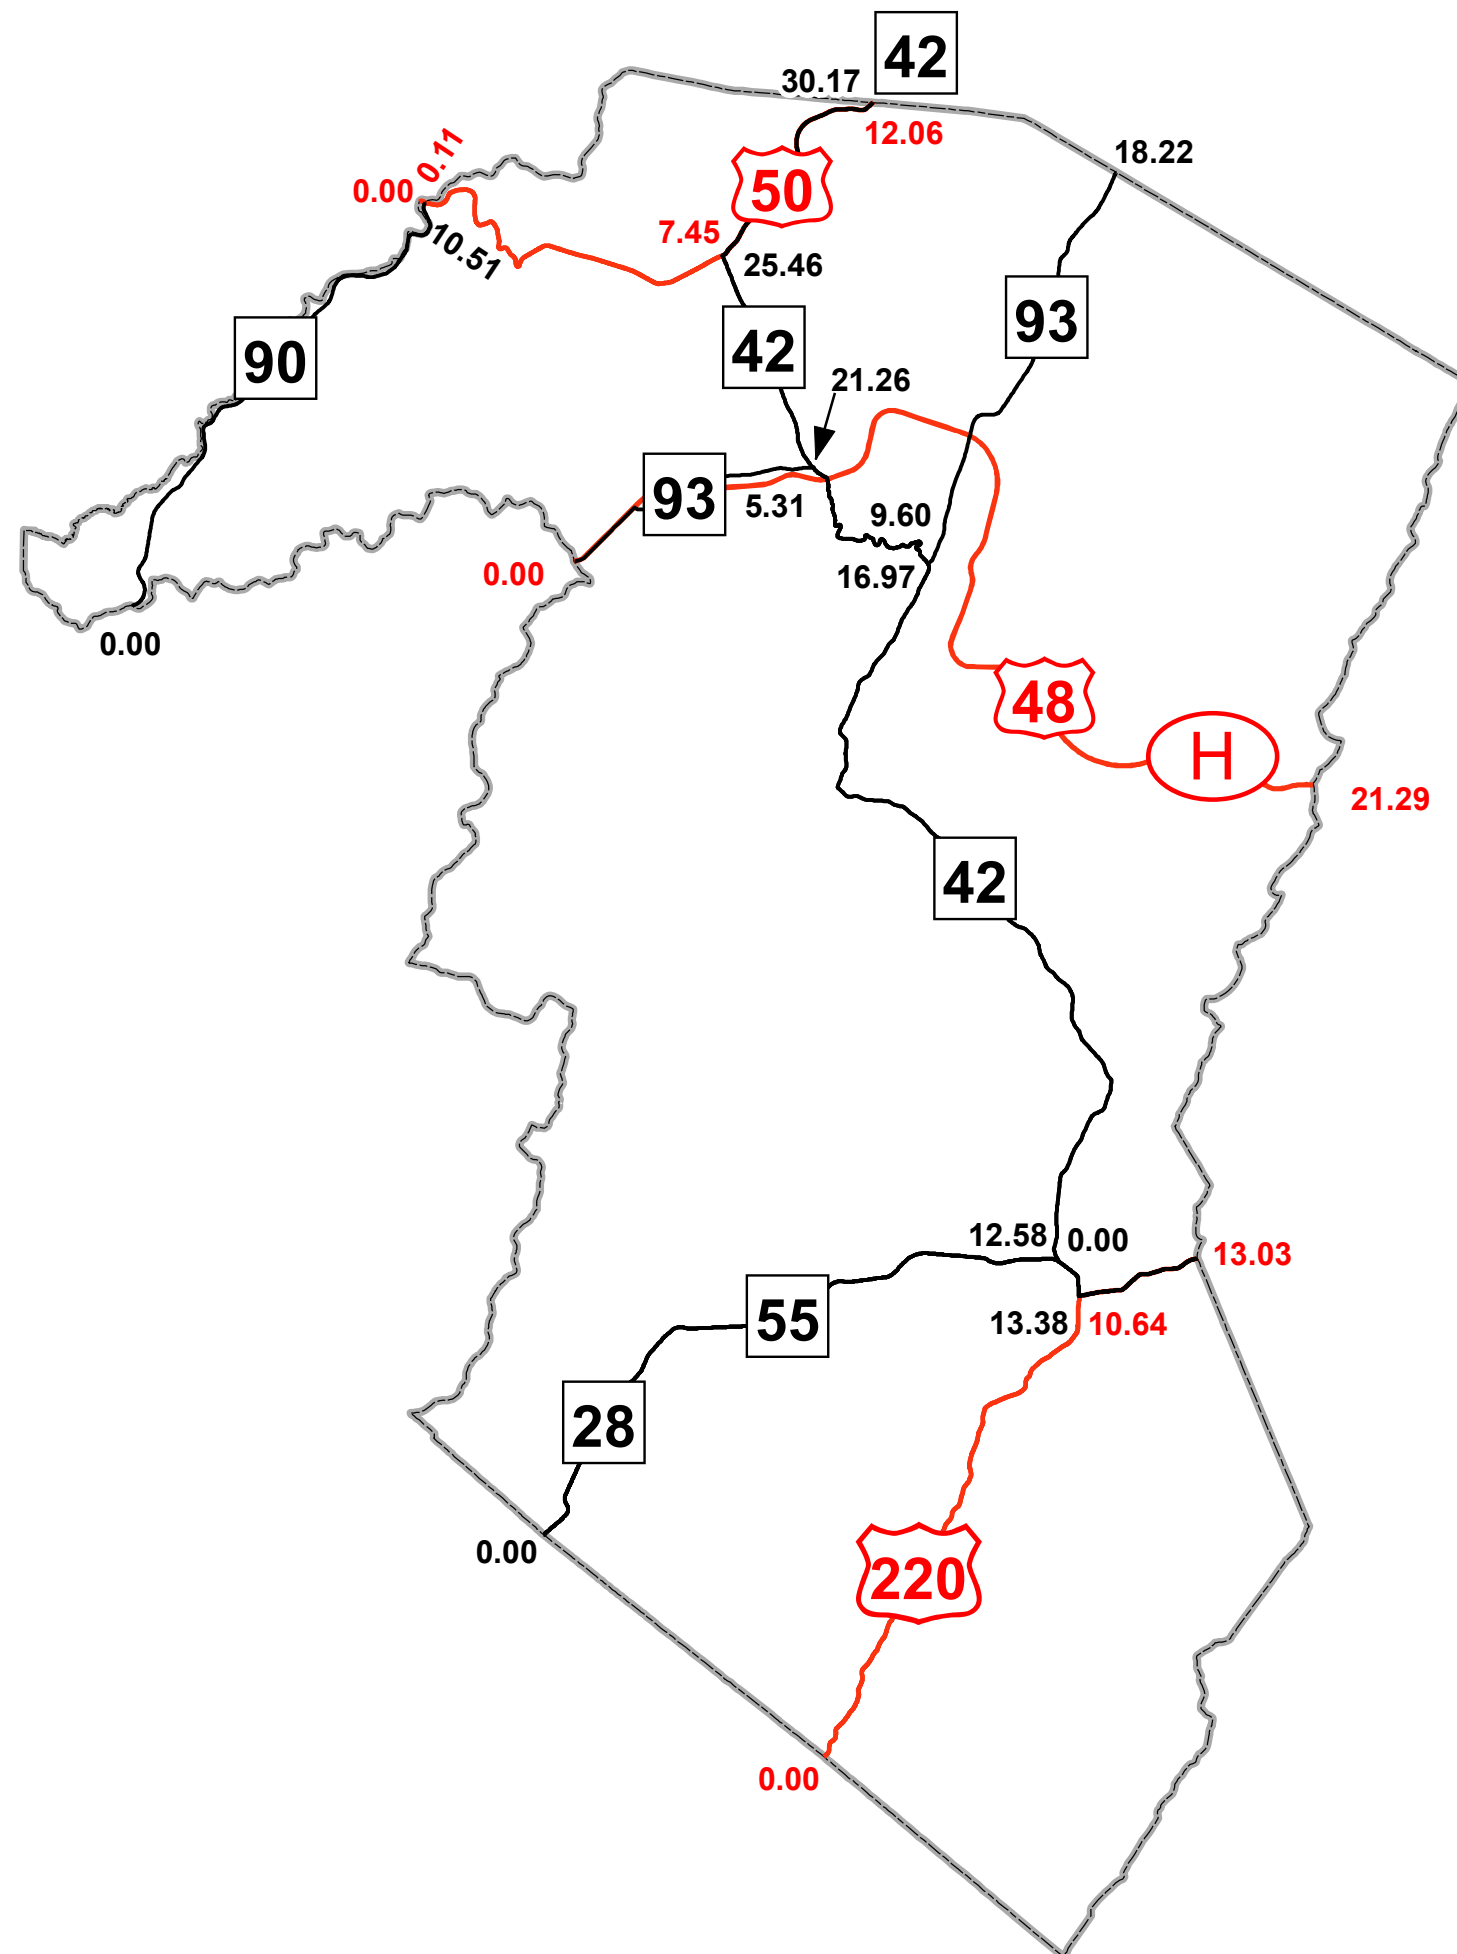

GIS MILEPOINT MAP GRANT COUNTY WEST VIRGINIA

PREPARED BY
WEST VIRGINIA DEPARTMENT OF TRANSPORTATION
STRATEGIC SYSTEMS AND TECHNOLOGY DIVISION

IN COOPERATION WITH
US DEPARTMENT OF TRANSPORTATION
FEDERAL HIGHWAY ADMINISTRATION

Legend

- Interstate Routes
- U.S. Routes
- WV State Routes

Last revision date: February 2021
Data as of: January 2021