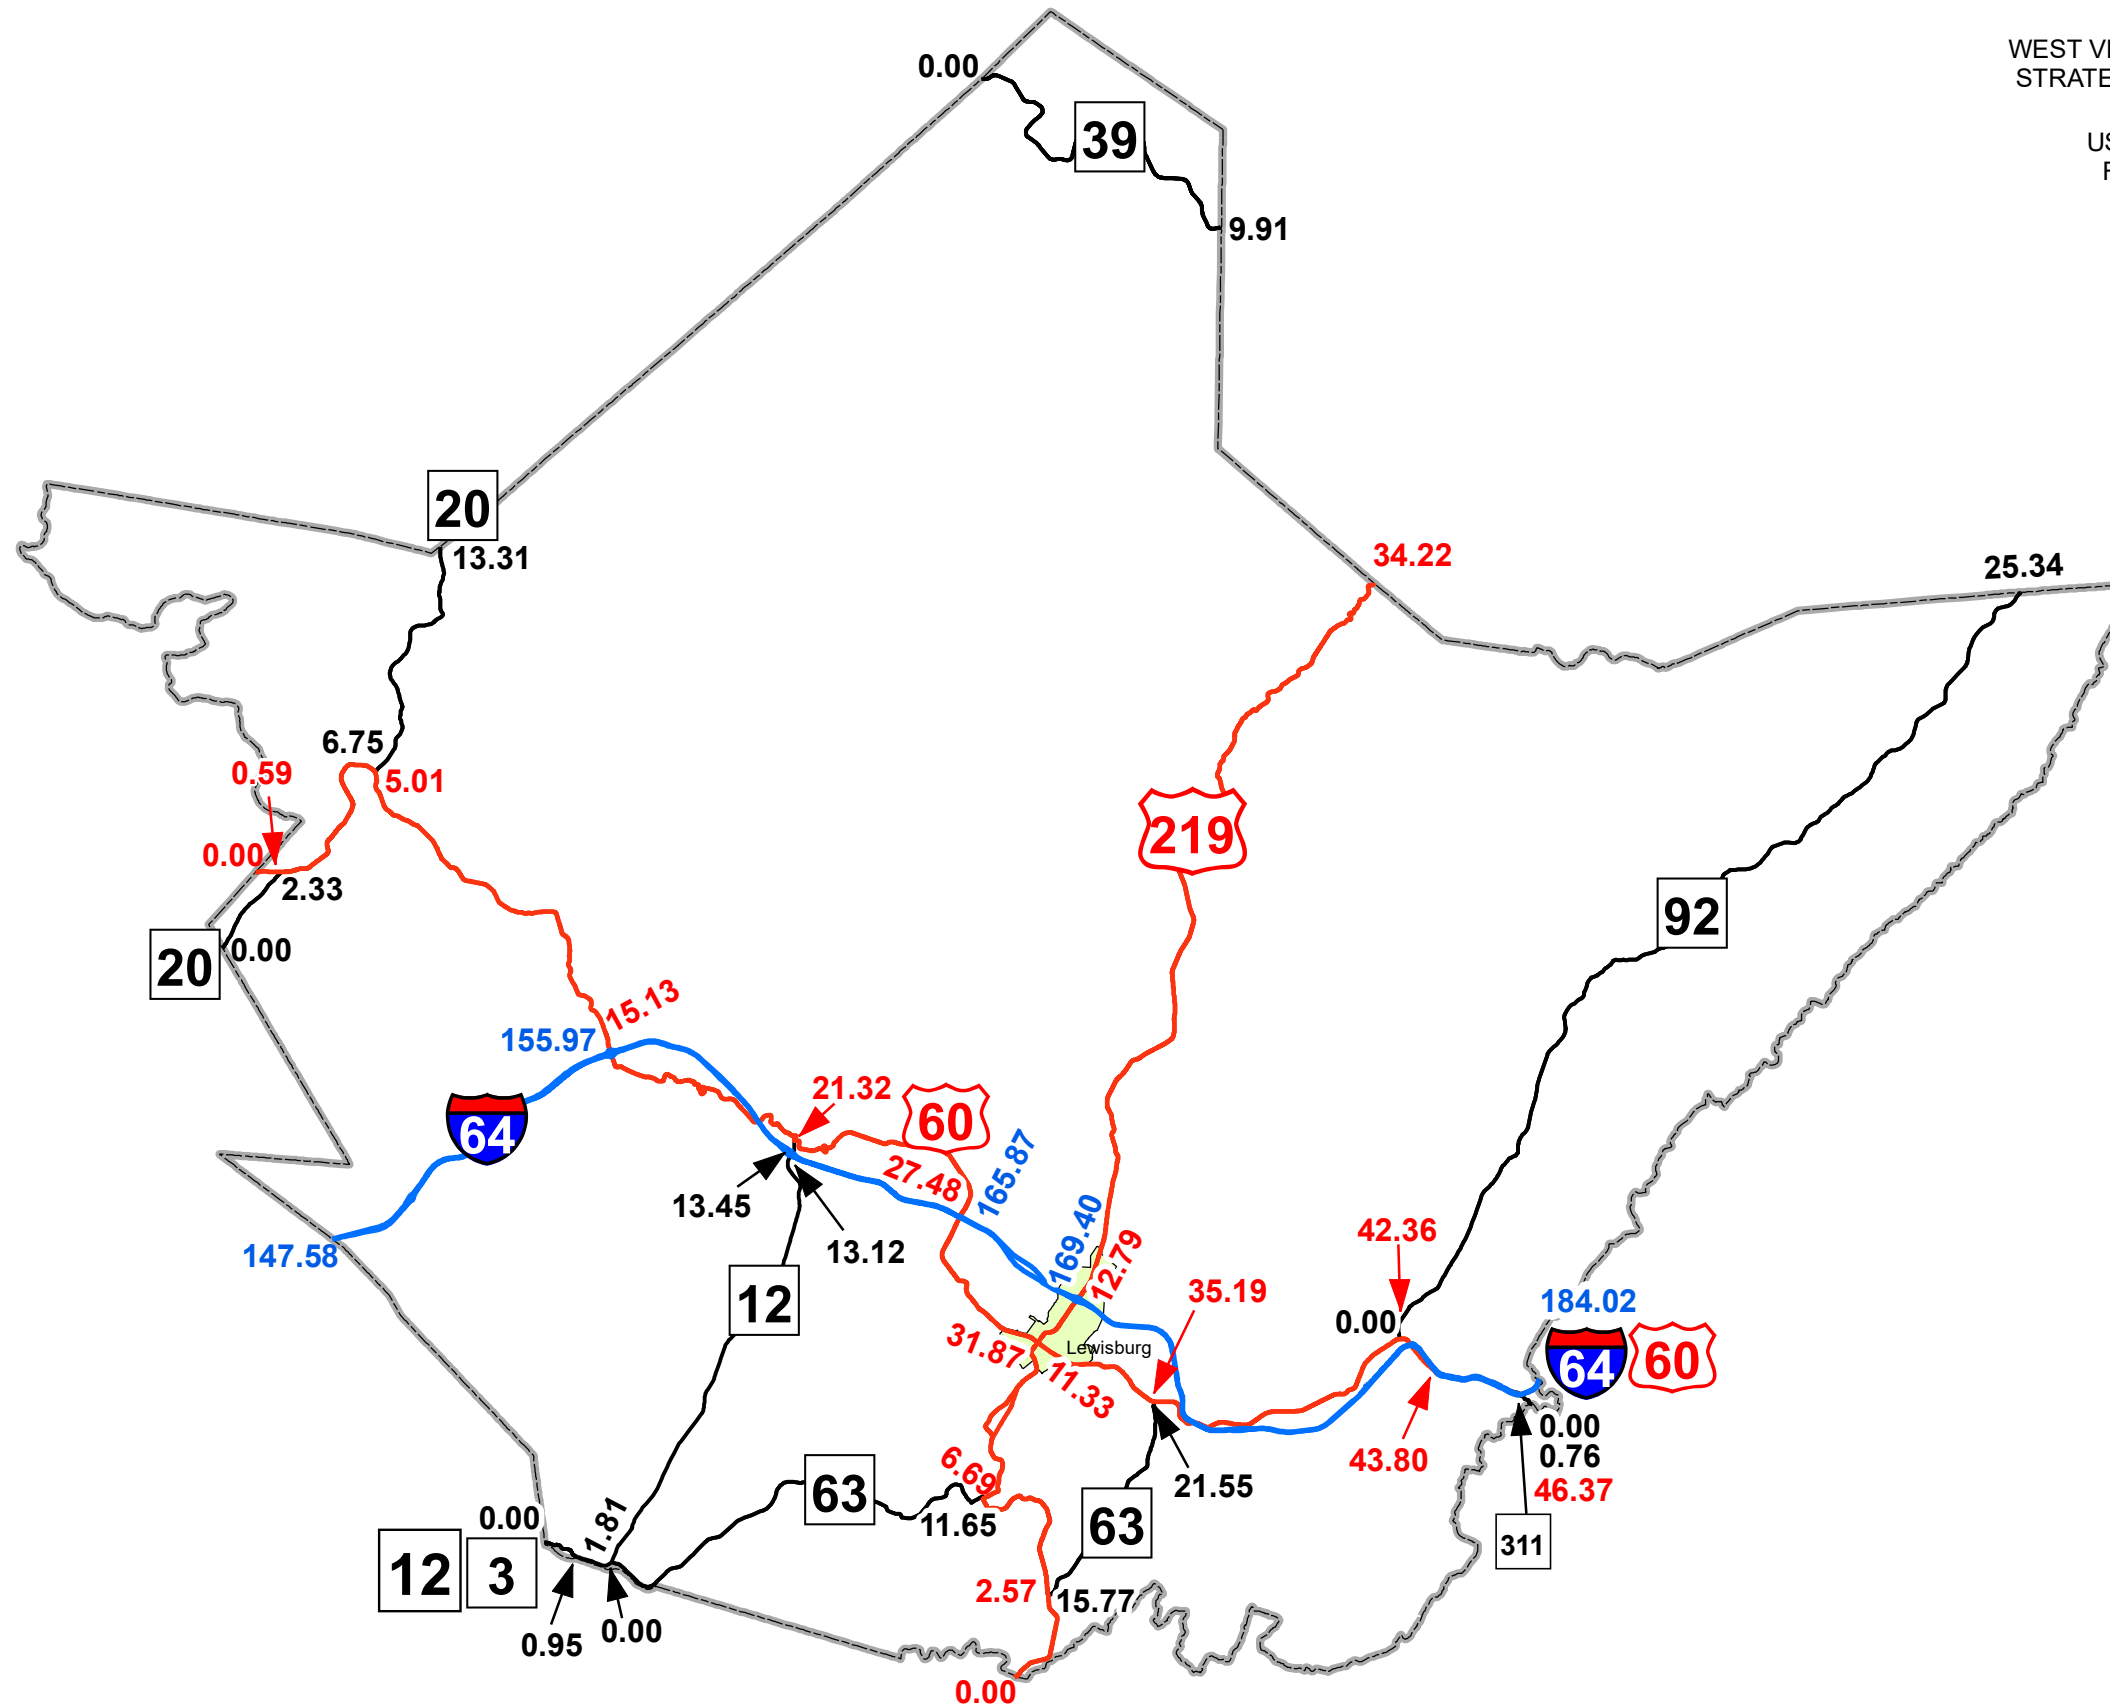

GIS MILEPOINT MAP GREENBRIER COUNTY WEST VIRGINIA

PREPARED BY
WEST VIRGINIA DEPARTMENT OF TRANSPORTATION
STRATEGIC SYSTEMS AND TECHNOLOGY DIVISION

IN COOPERATION WITH
US DEPARTMENT OF TRANSPORTATION
FEDERAL HIGHWAY ADMINISTRATION

Legend

- Interstate Routes
- U.S. Routes
- WV State Routes
- Urban Boundary

Last revision date: February 2021
Data as of: January 2021