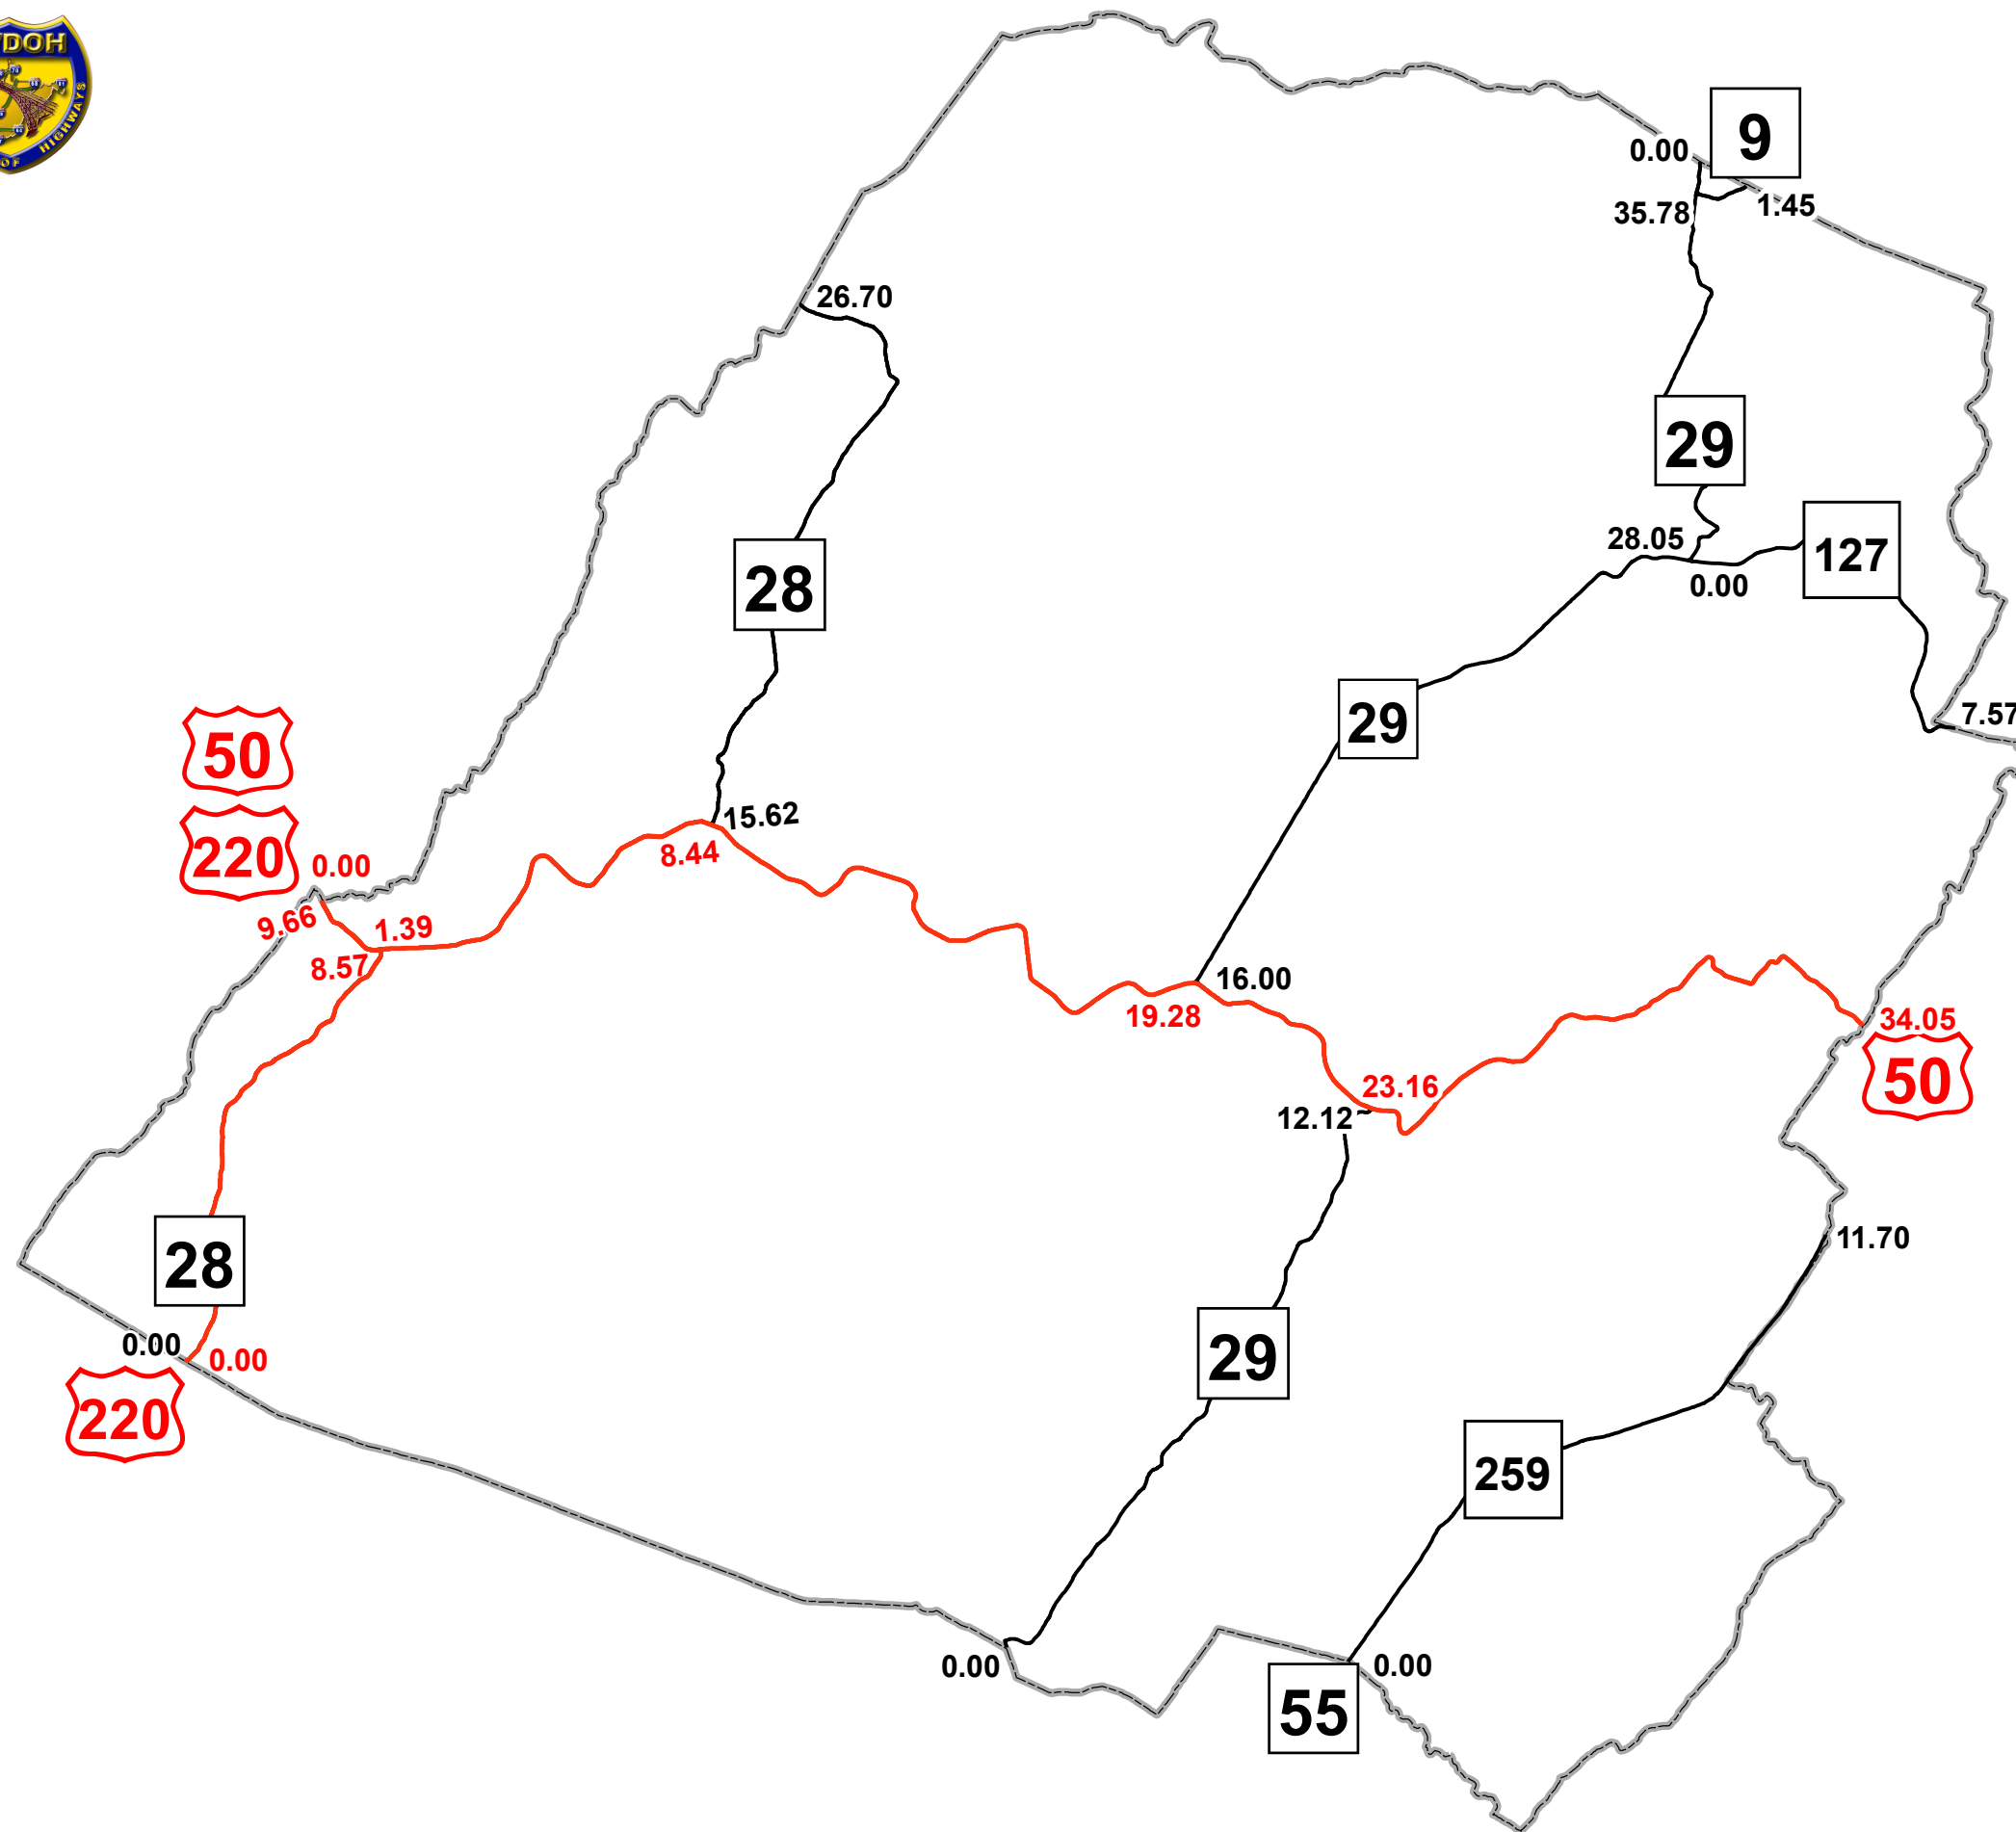

GIS MILEPOINT MAP HAMPSHIRE COUNTY WEST VIRGINIA

PREPARED BY
WEST VIRGINIA DEPARTMENT OF TRANSPORTATION
STRATEGIC SYSTEMS AND TECHNOLOGY DIVISION

IN COOPERATION WITH
US DEPARTMENT OF TRANSPORTATION
FEDERAL HIGHWAY ADMINISTRATION

Legend

- Interstate Routes
- U.S. Routes
- WV State Routes

Last revision date: February 2021
Data as of: January 2021