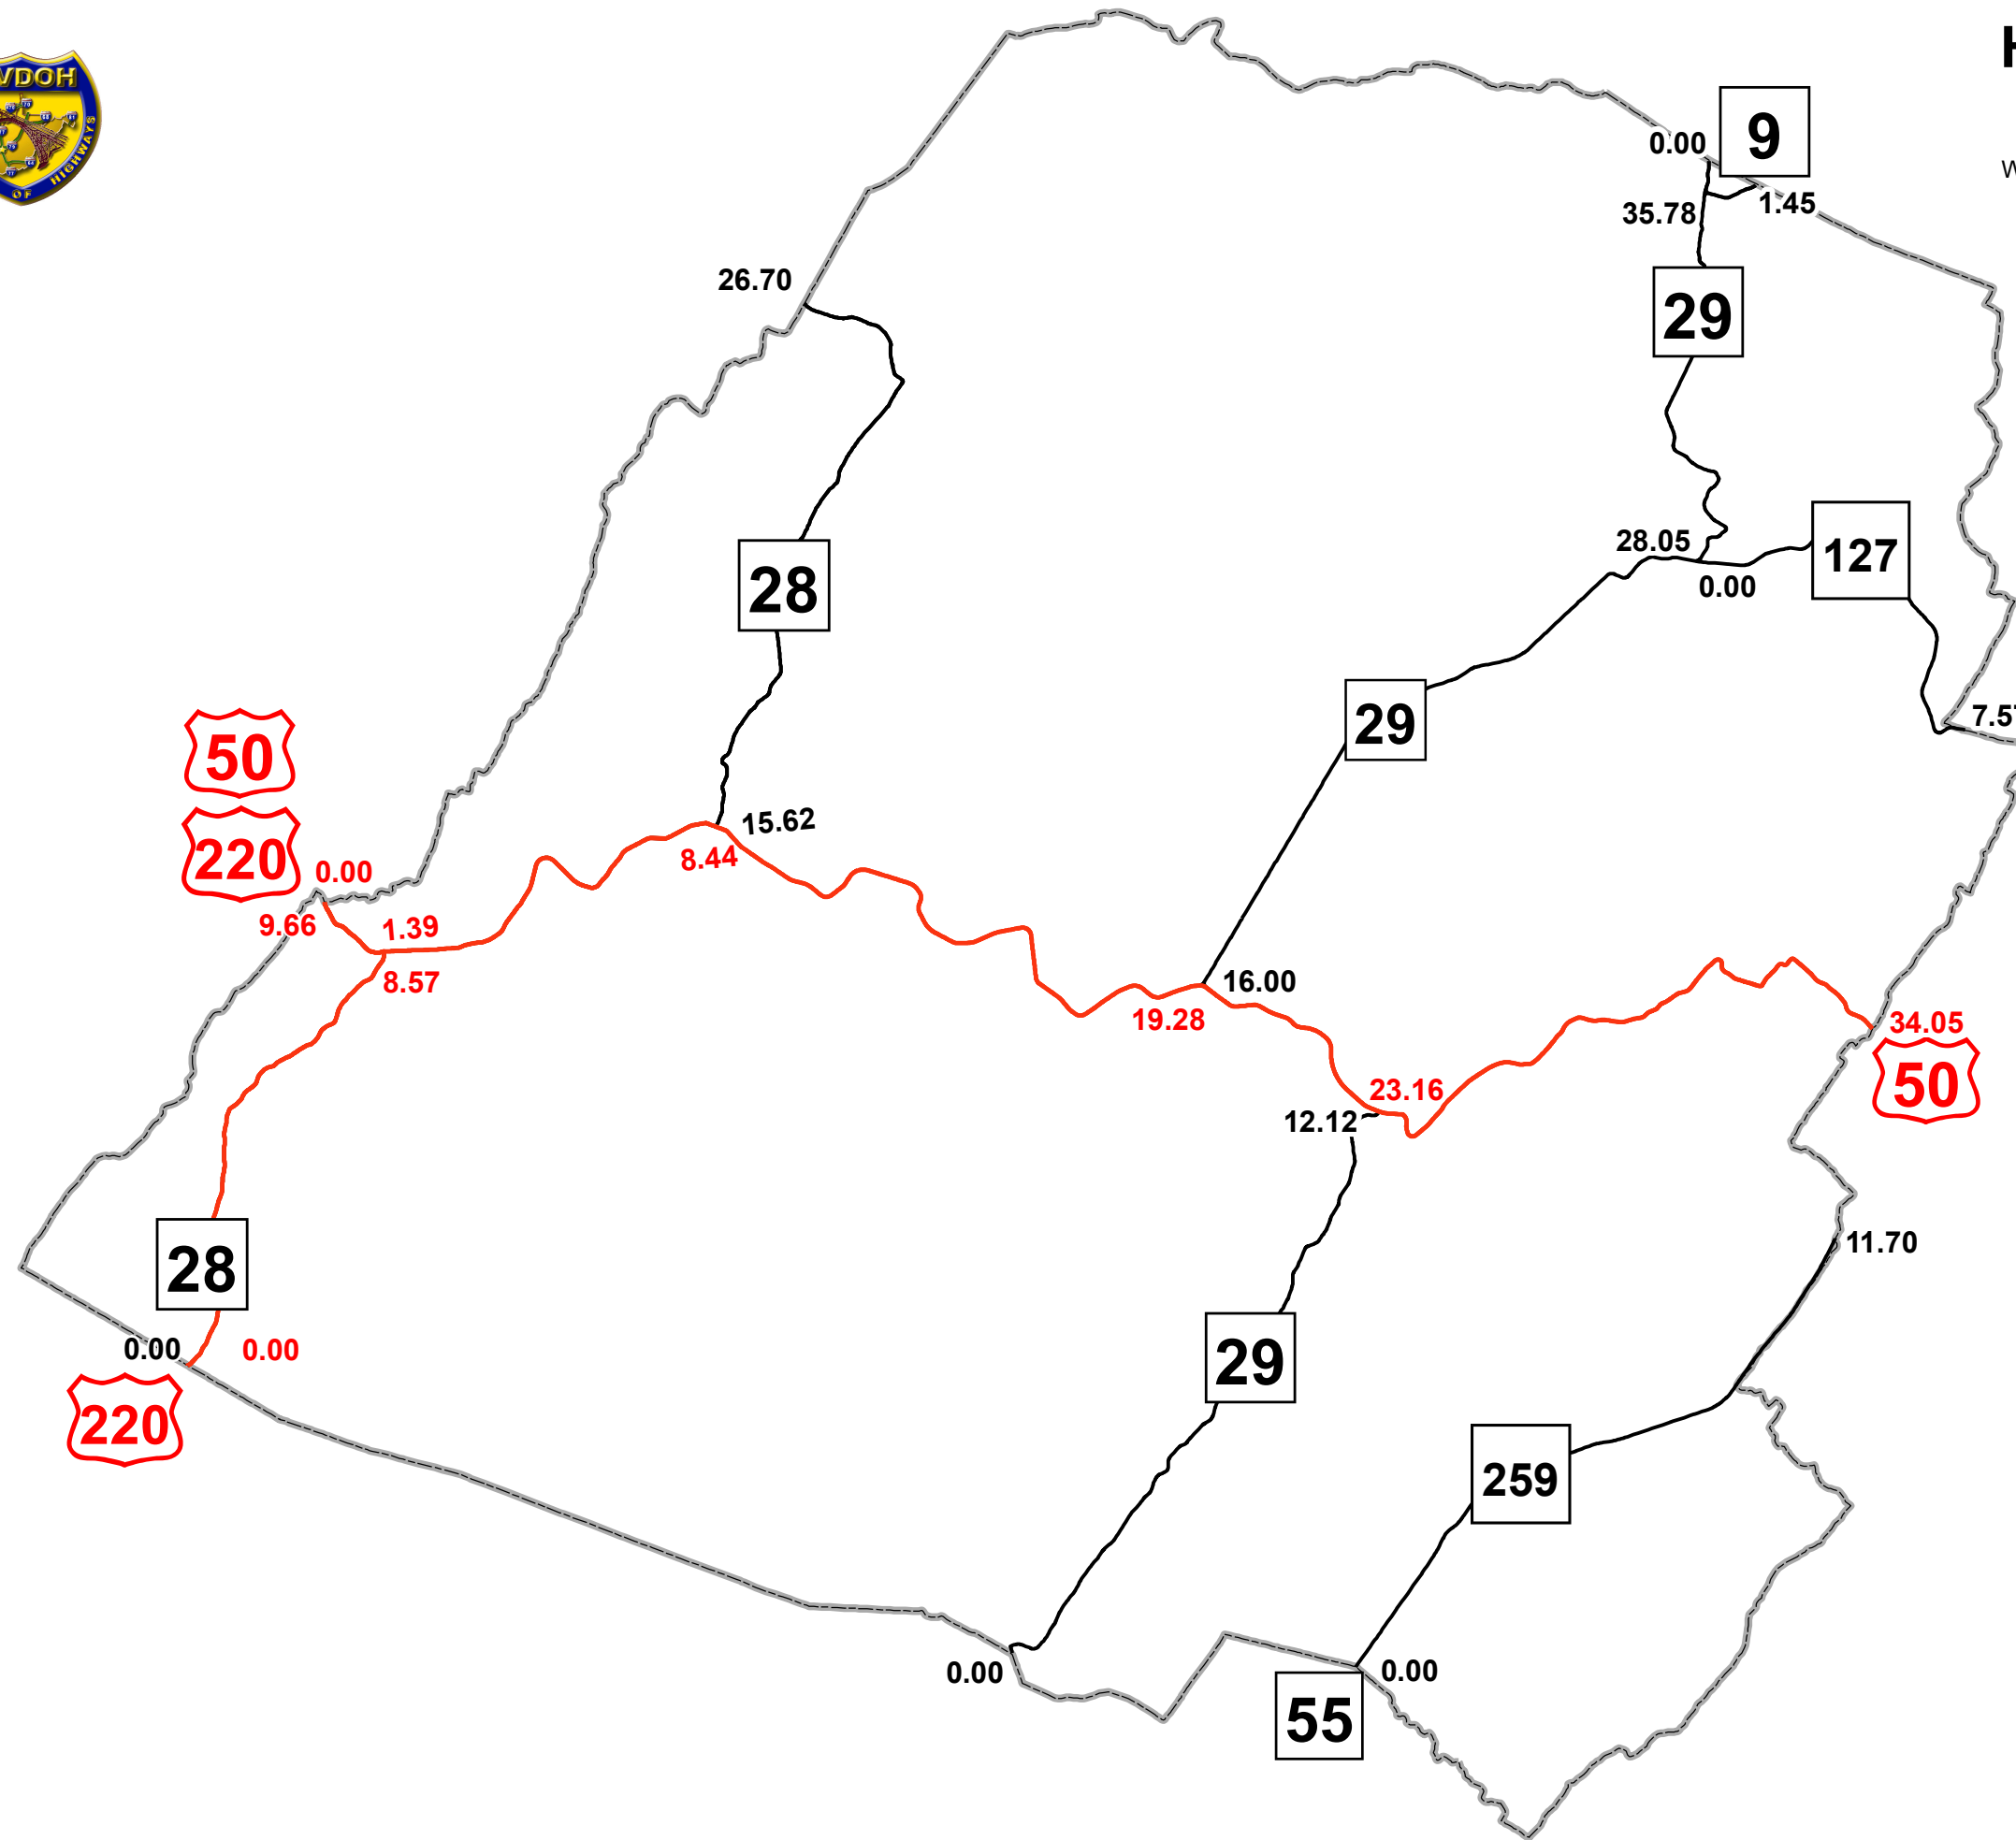

# GIS MILEPOINT MAP HAMPSHIRE COUNTY WEST VIRGINIA

PREPARED BY  
WEST VIRGINIA DEPARTMENT OF TRANSPORTATION  
INFORMATION TECHNOLOGY DIVISION  
IN COOPERATION WITH  
US DEPARTMENT OF TRANSPORTATION  
FEDERAL HIGHWAY ADMINISTRATION

### Legend

- Interstate Routes
- U.S. Routes
- WV State Routes

Last revision date: May 2023  
Data as of: December 2022