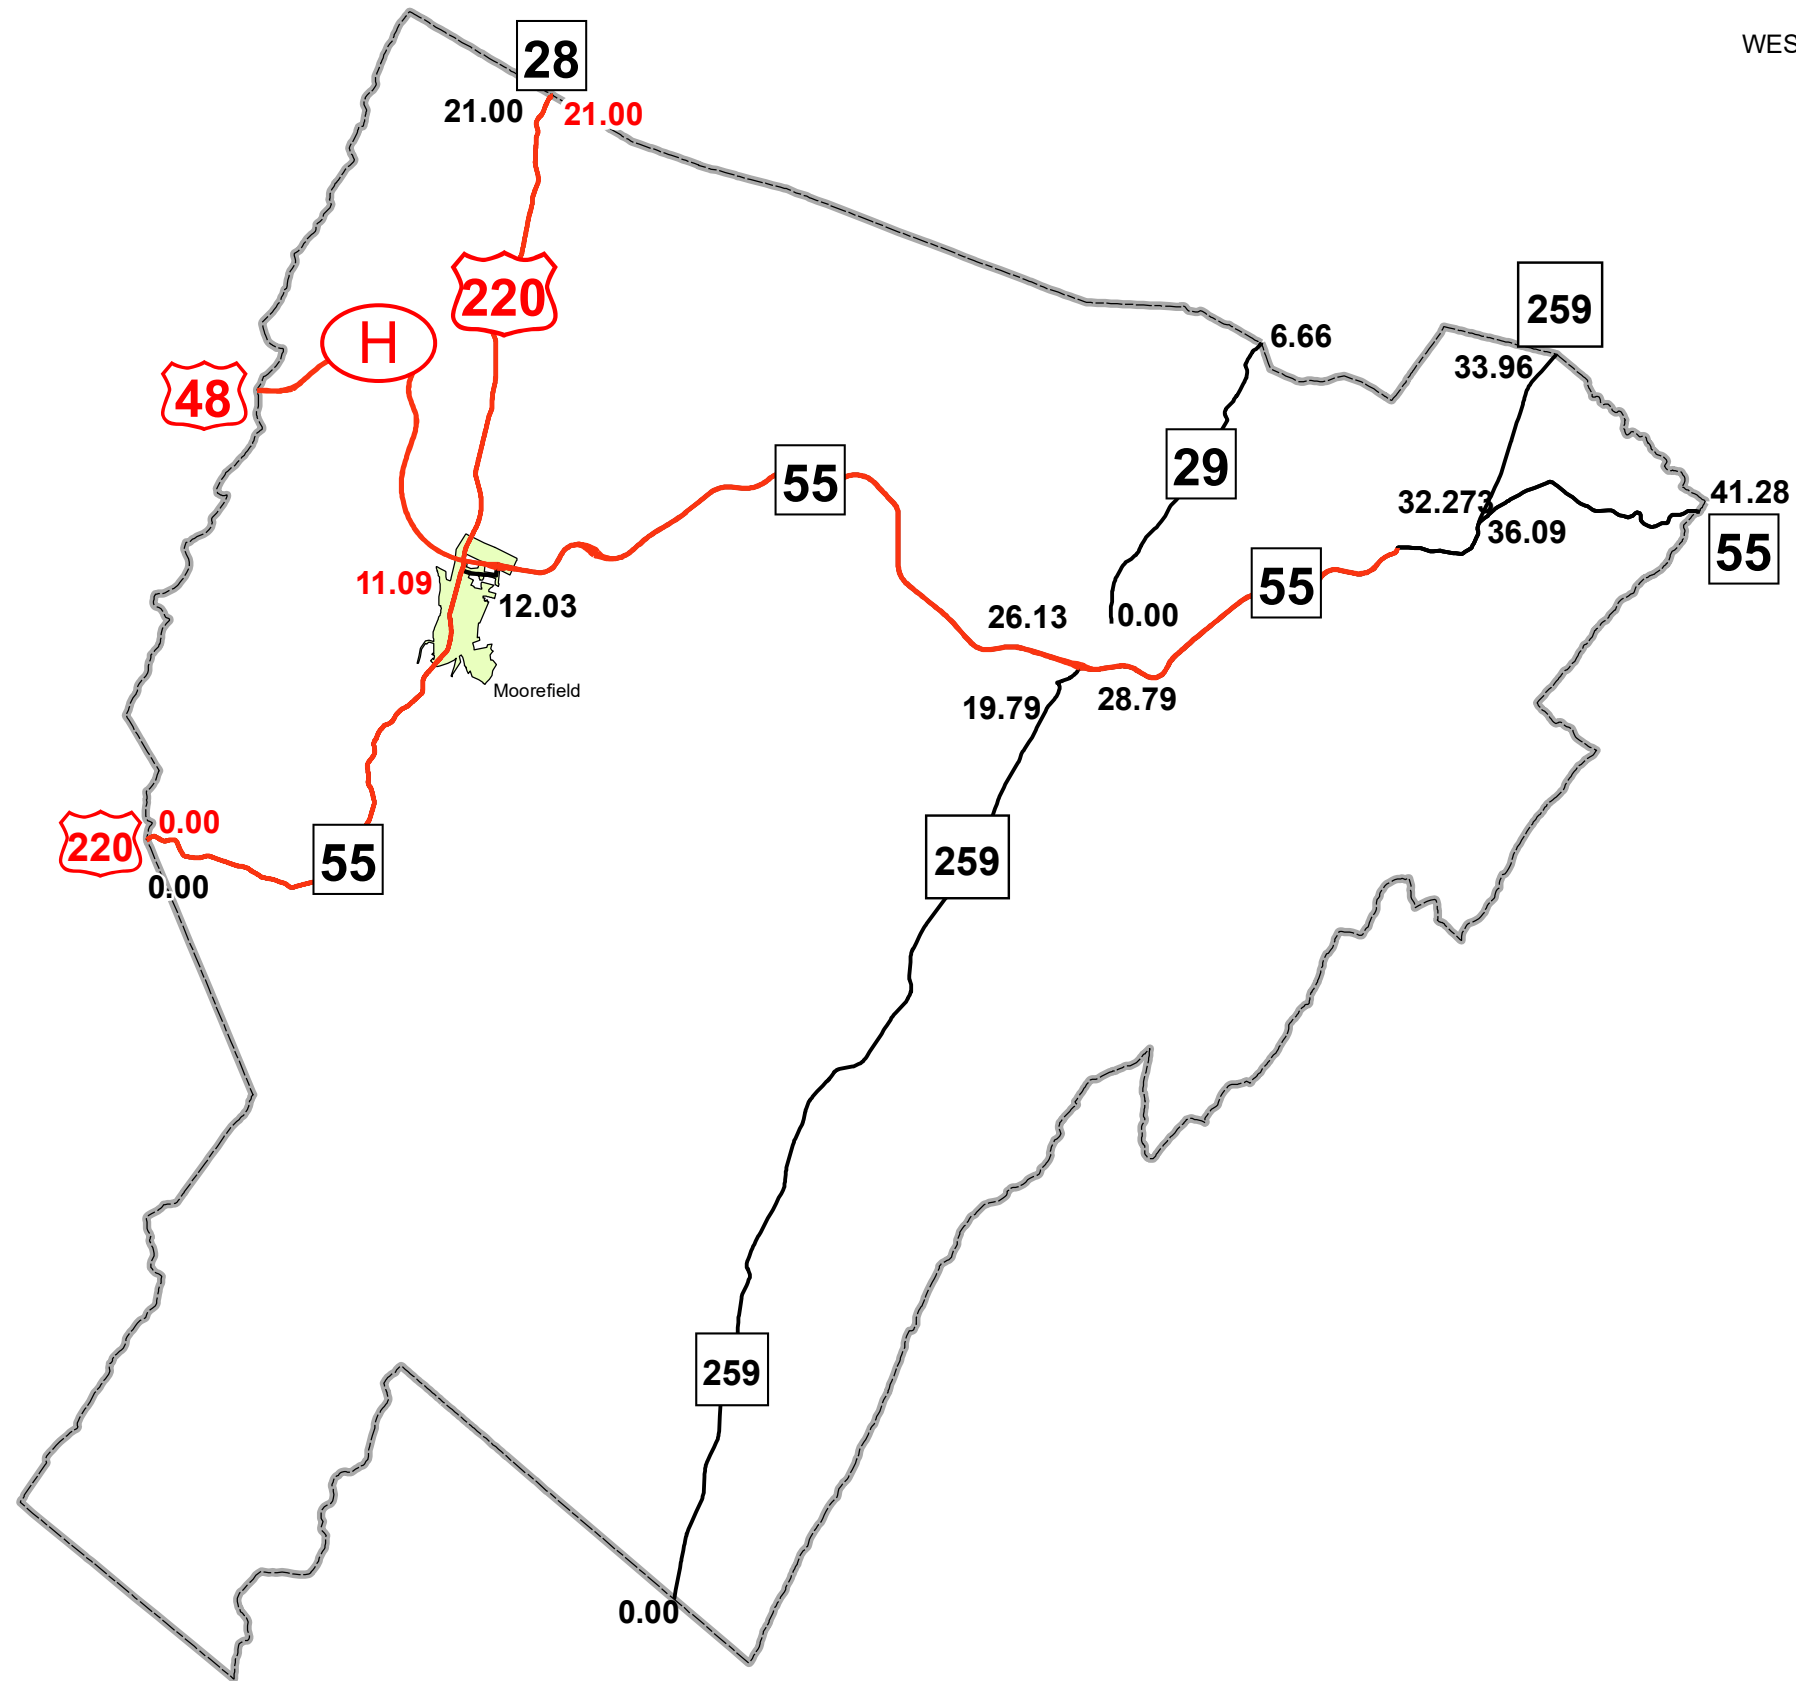

GIS MILEPOINT MAP HARDY COUNTY WEST VIRGINIA

PREPARED BY
WEST VIRGINIA DEPARTMENT OF TRANSPORTATION
INFORMATION TECHNOLOGY DIVISION
IN COOPERATION WITH
US DEPARTMENT OF TRANSPORTATION
FEDERAL HIGHWAY ADMINISTRATION

Legend

- Interstate Routes
- U.S. Routes
- WV State Routes
- Urban Boundary

Last revision date: May 2023
Data as of: December 2022