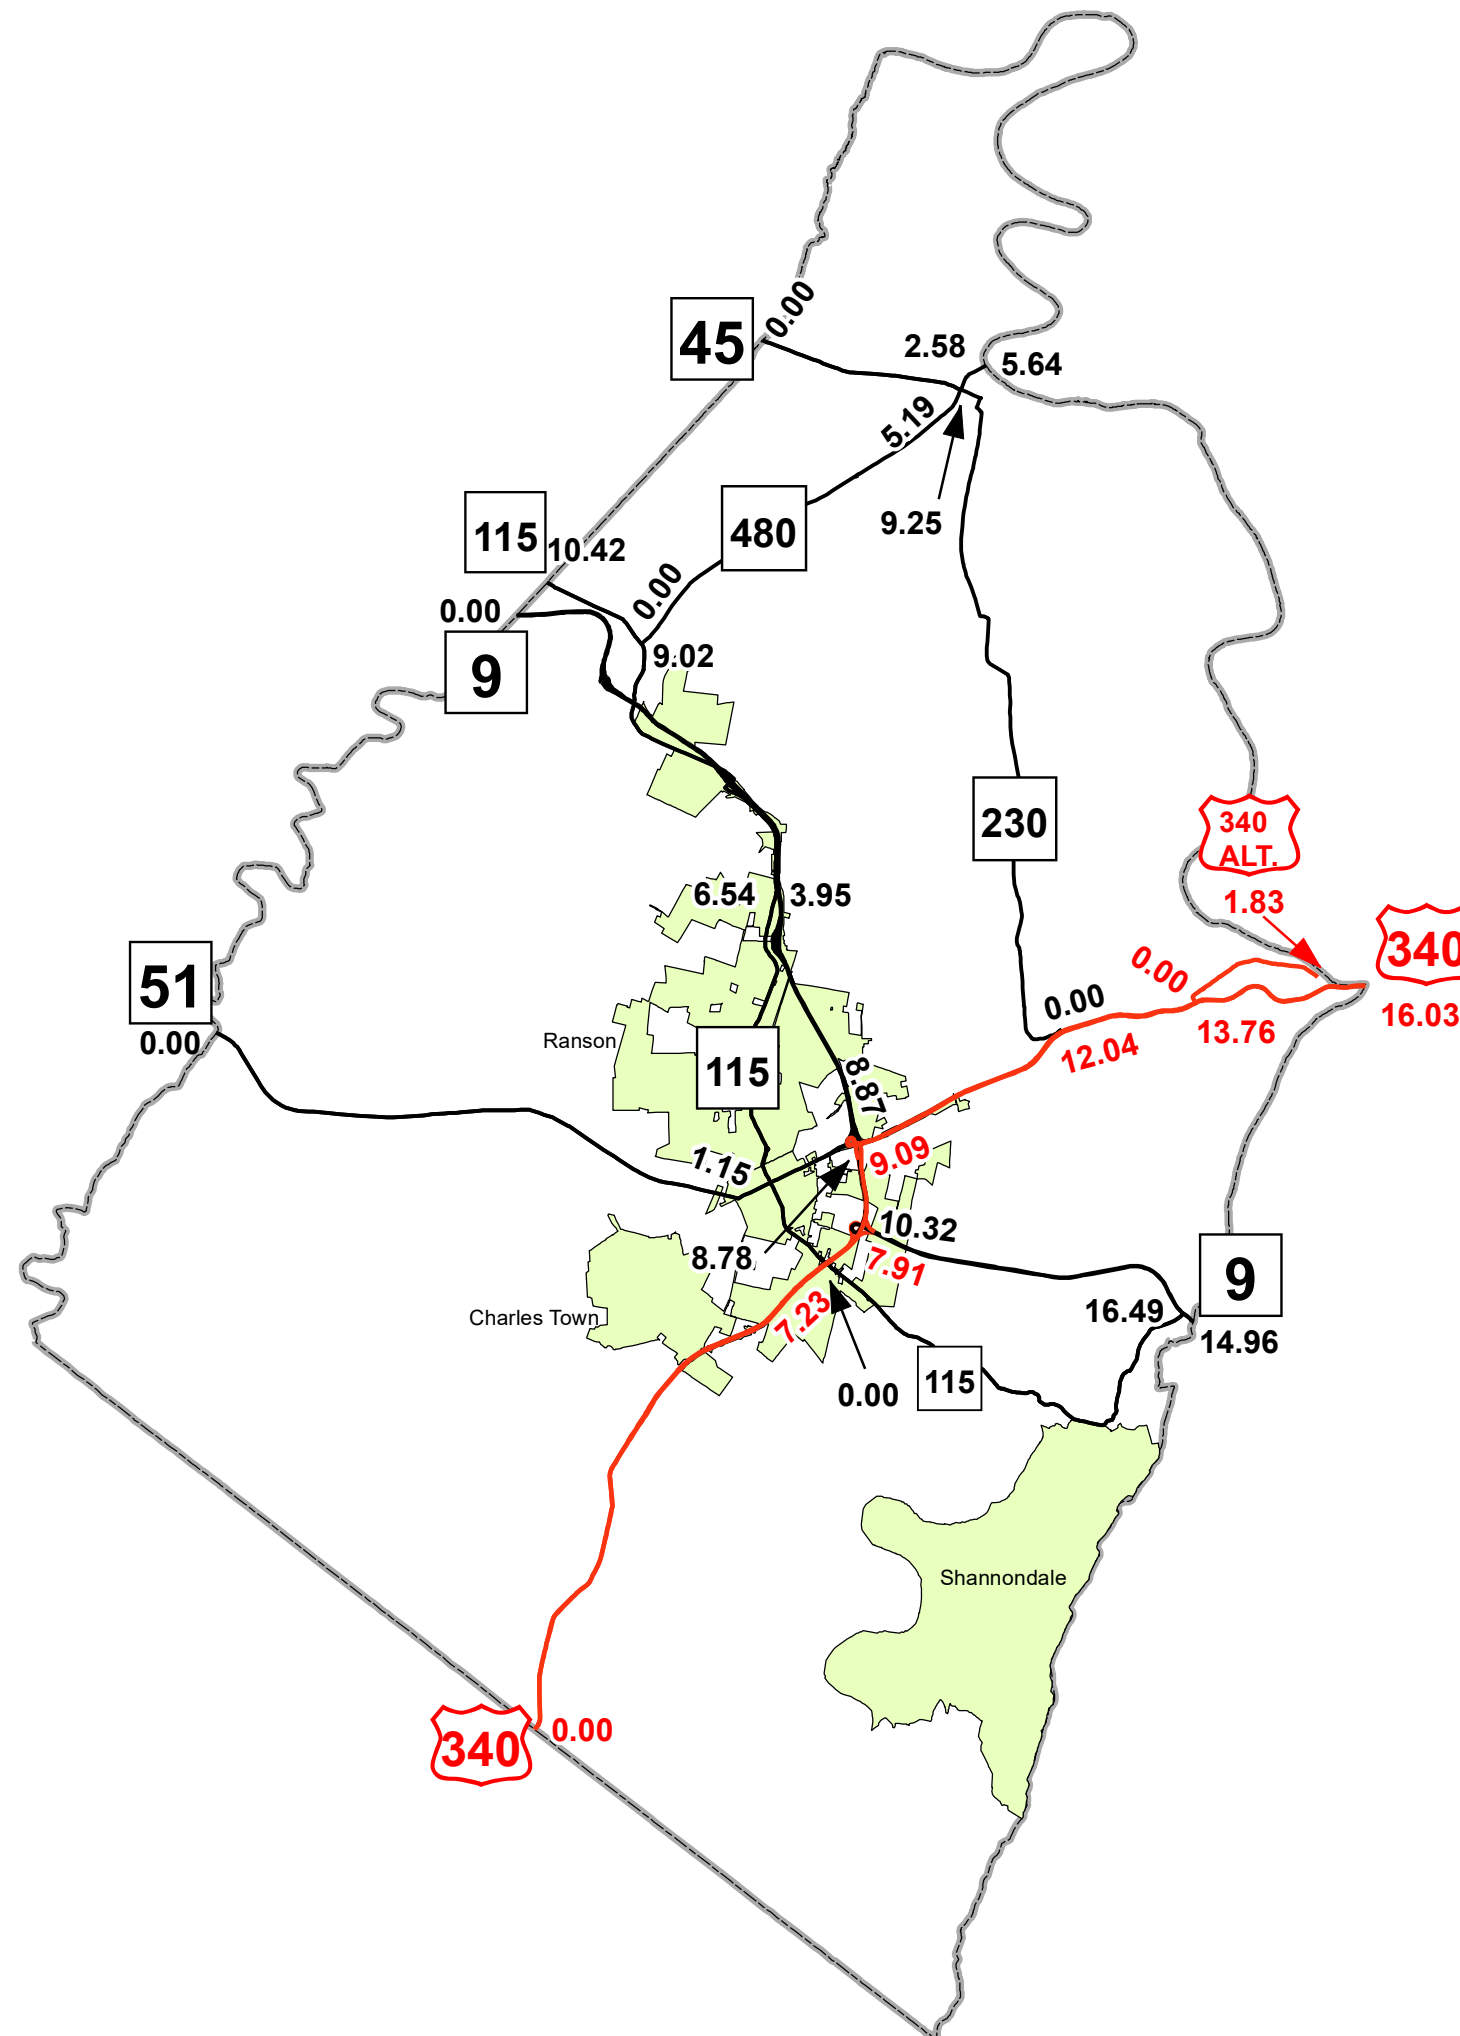

GIS MILEPOINT MAP JEFFERSON COUNTY WEST VIRGINIA

PREPARED BY
WEST VIRGINIA DEPARTMENT OF TRANSPORTATION
STRATEGIC SYSTEMS AND TECHNOLOGY DIVISION

IN COOPERATION WITH
US DEPARTMENT OF TRANSPORTATION
FEDERAL HIGHWAY ADMINISTRATION

Legend

- Interstate Routes
- U.S. Routes
- WV State Routes
- Urban Boundary

Last revision date: February 2021
Data as of: January 2021