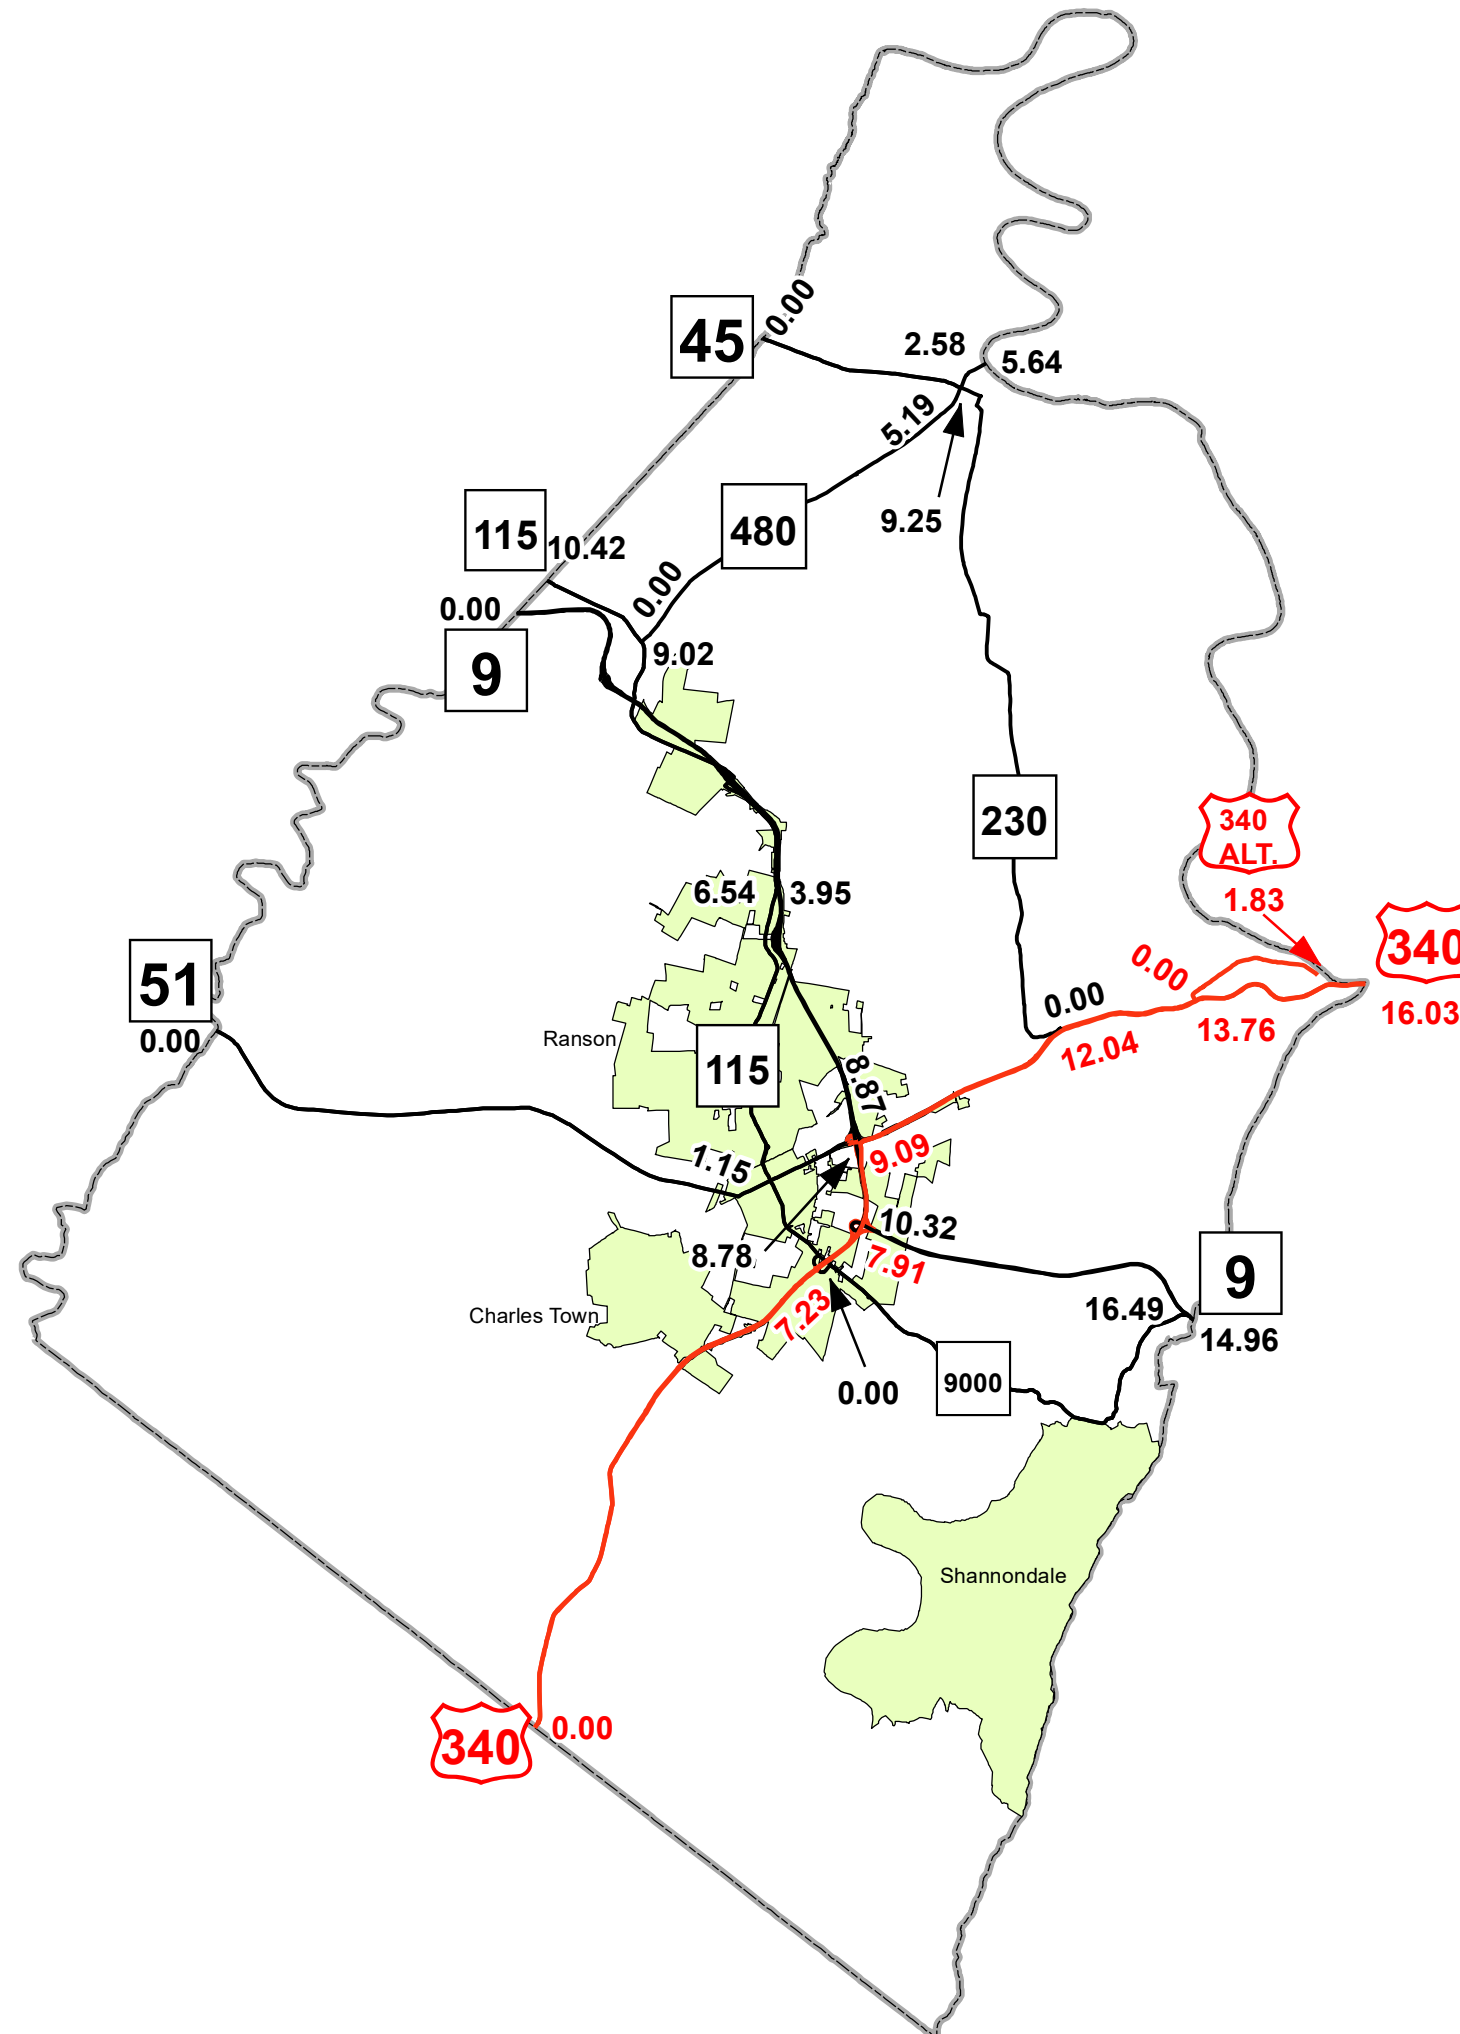

GIS MILEPOINT MAP JEFFERSON COUNTY WEST VIRGINIA

PREPARED BY
WEST VIRGINIA DEPARTMENT OF TRANSPORTATION
PLANNING DIVISION

IN COOPERATION WITH
US DEPARTMENT OF TRANSPORTATION
FEDERAL HIGHWAY ADMINISTRATION

Legend

- Interstate Routes
- U.S. Routes
- WV State Routes
- Urban Boundary

Last revision date: April 2019
Data as of: December 2018