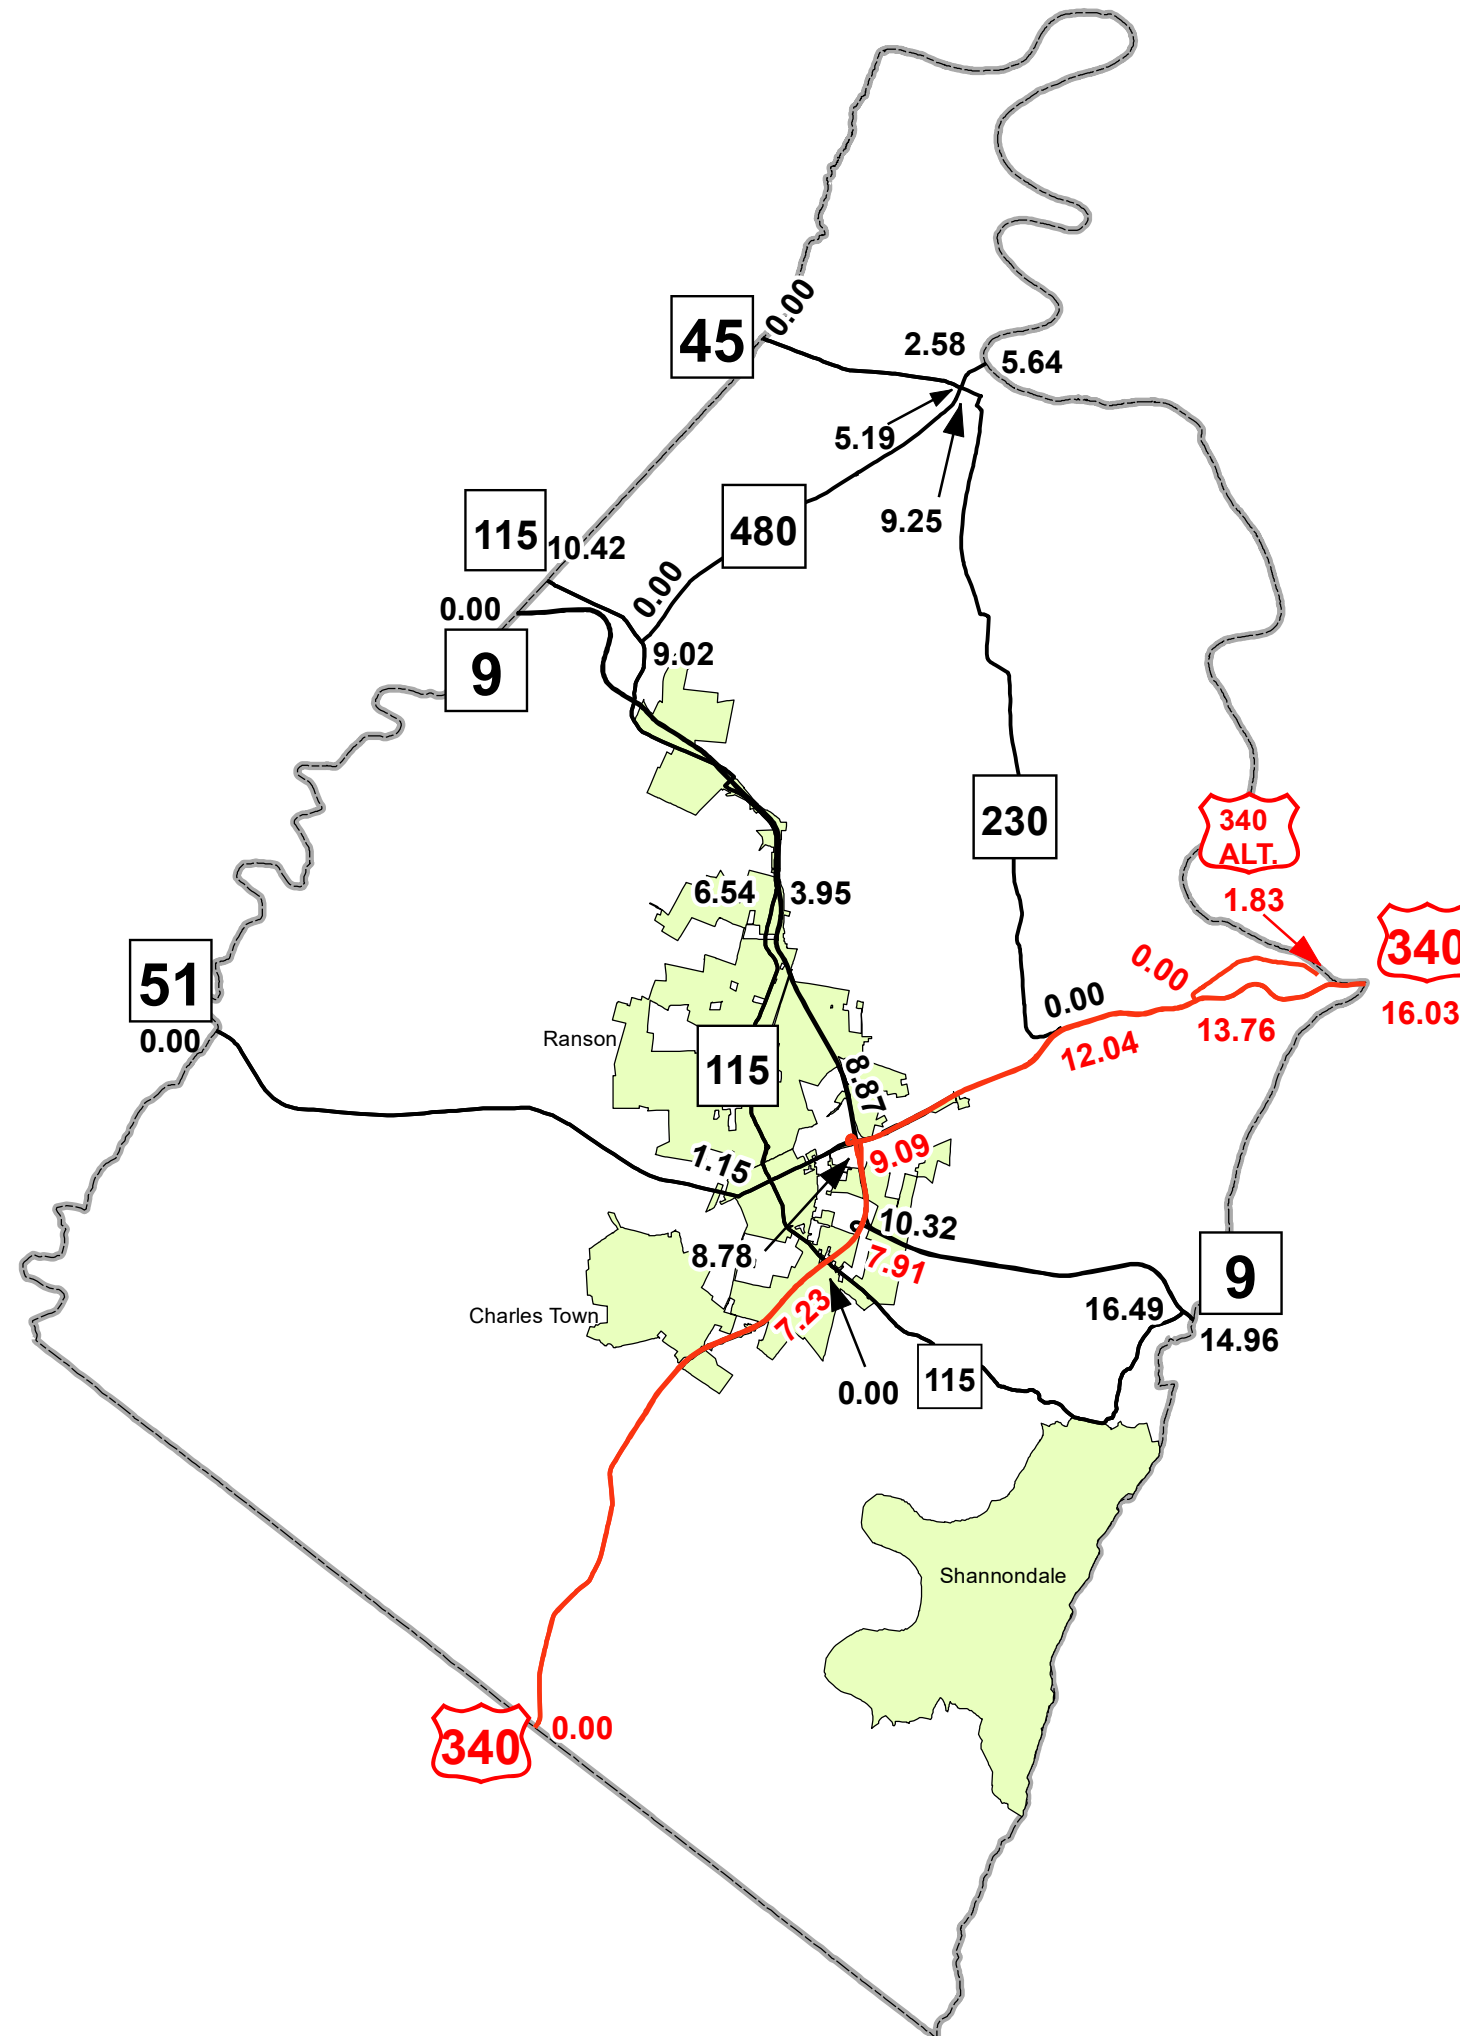

# GIS MILEPOINT MAP JEFFERSON COUNTY WEST VIRGINIA

PREPARED BY  
WEST VIRGINIA DEPARTMENT OF TRANSPORTATION  
INFORMATION TECHNOLOGY DIVISION  
IN COOPERATION WITH  
US DEPARTMENT OF TRANSPORTATION  
FEDERAL HIGHWAY ADMINISTRATION

**Legend**

- Interstate Routes
- U.S. Routes
- WV State Routes
- Urban Boundary

Last revision date: May 2023  
Data as of: December 2022