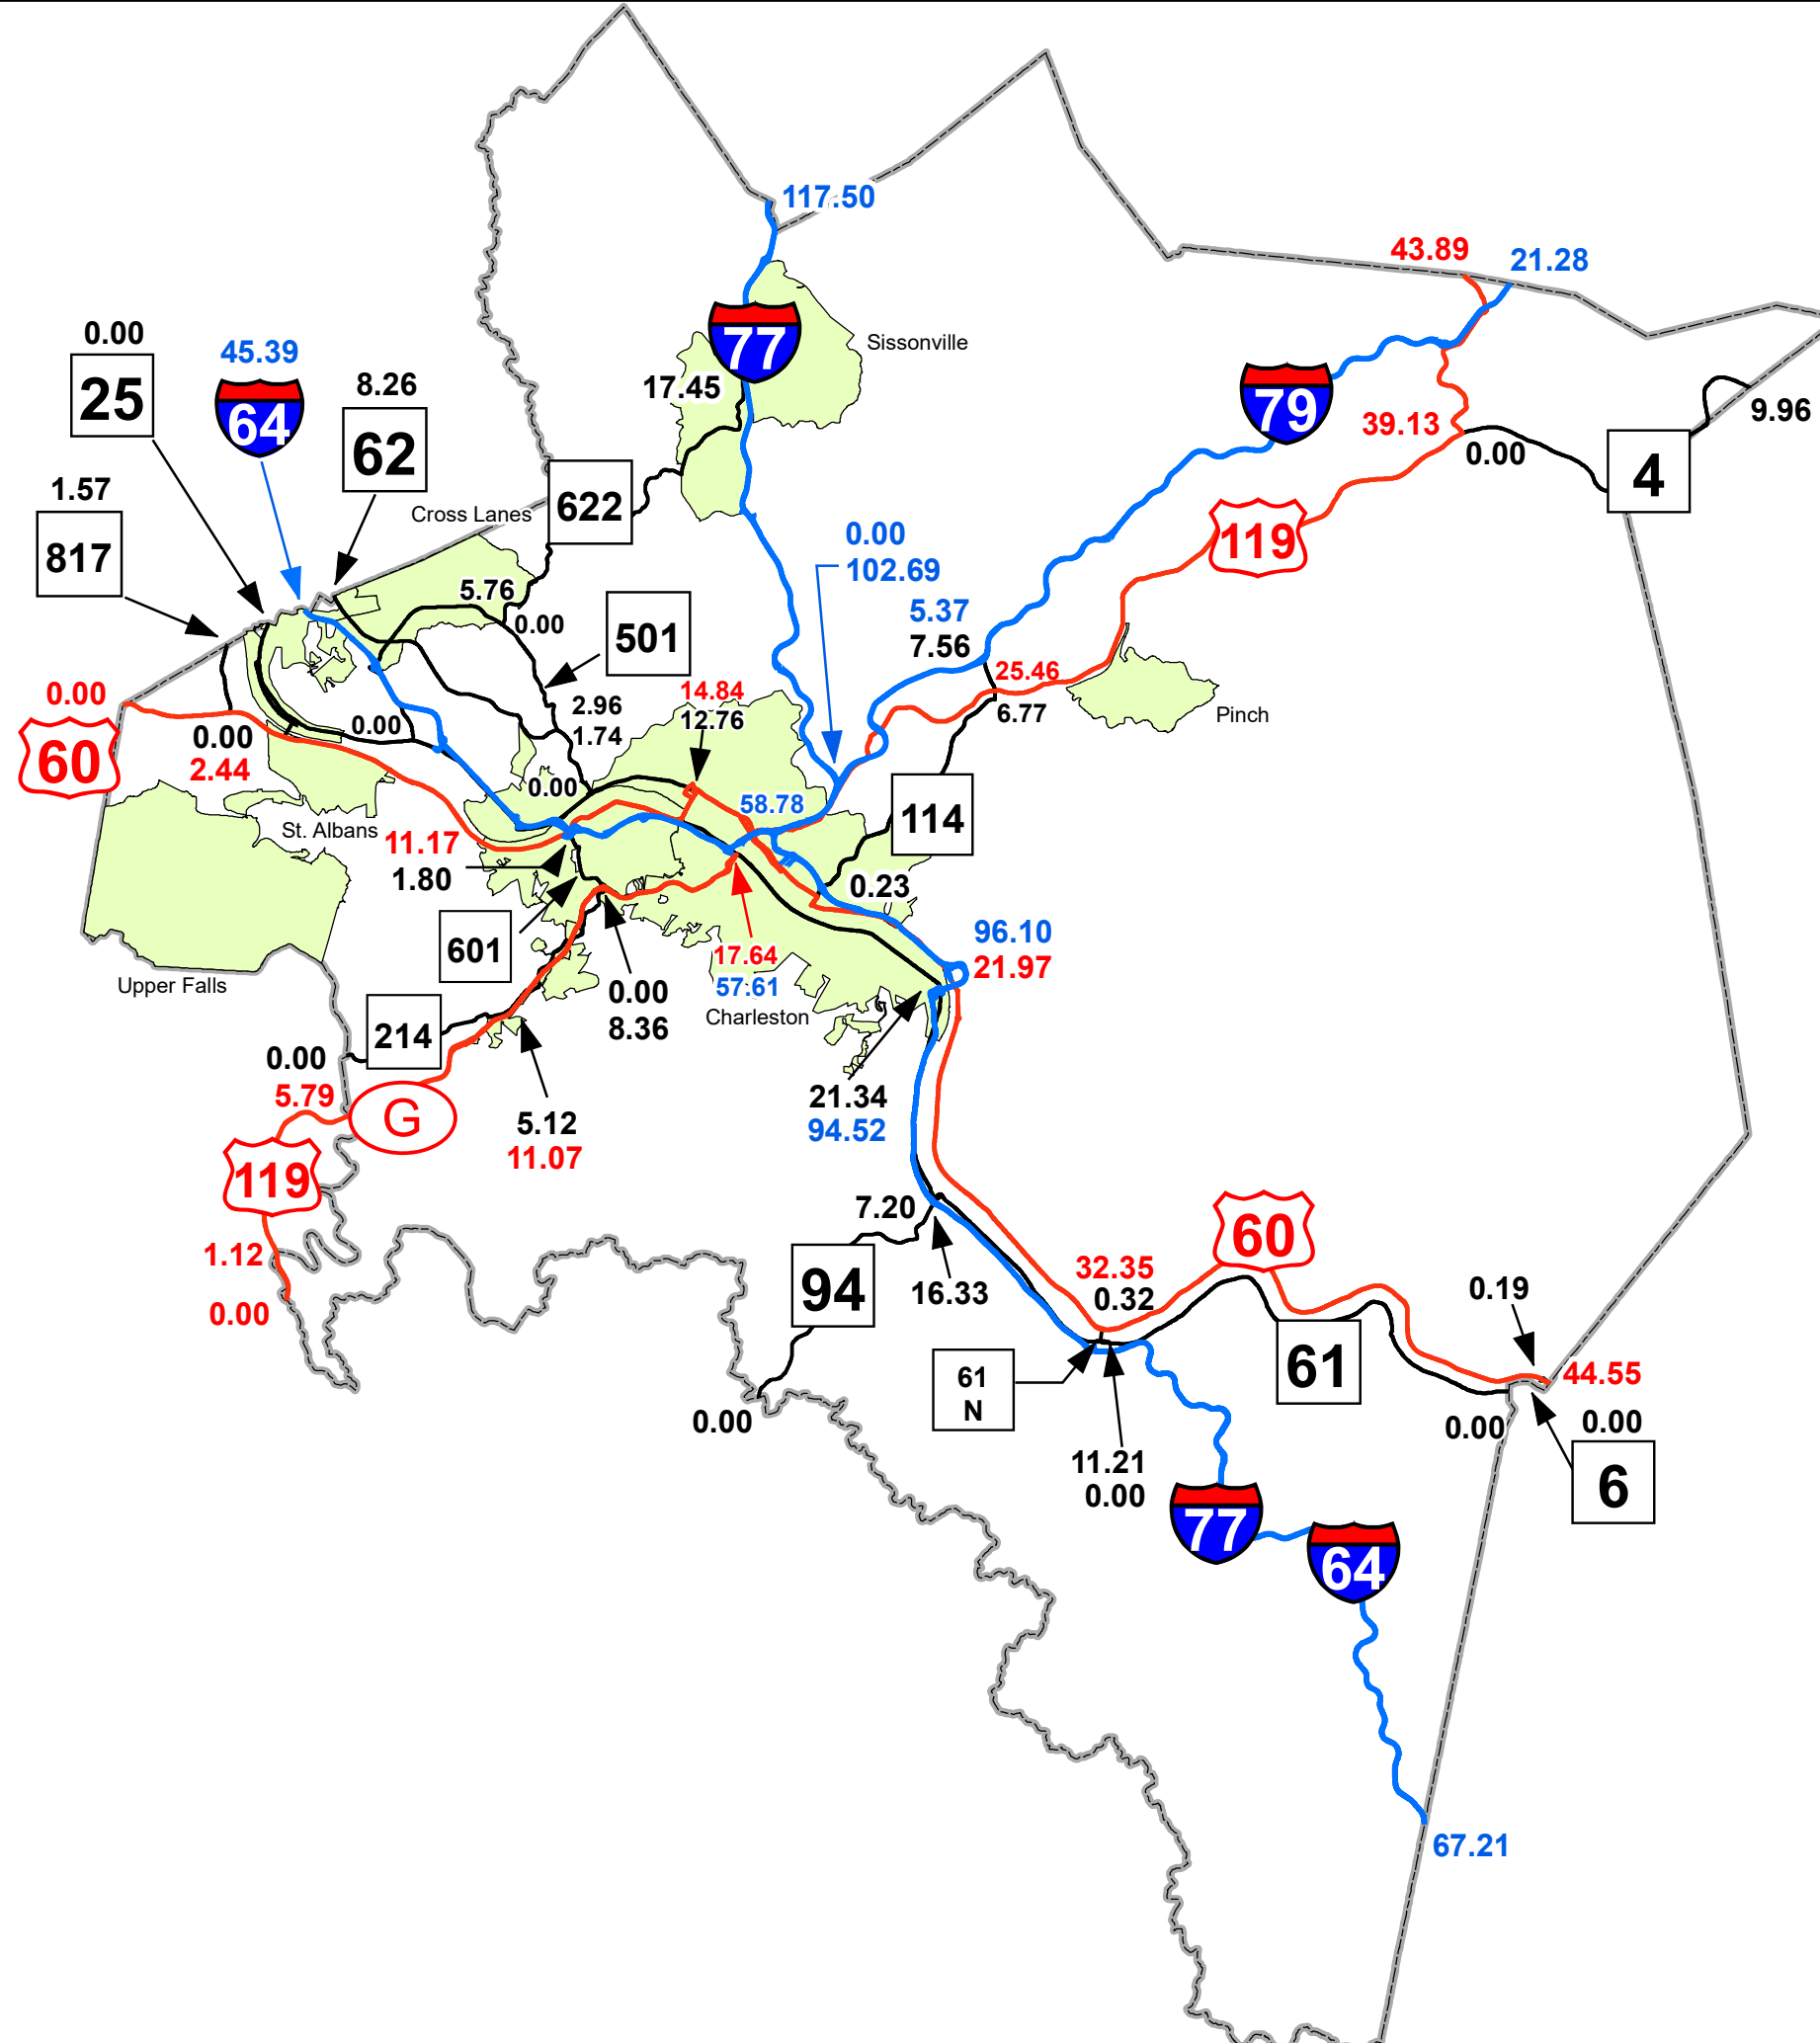

# GIS MILEPOINT MAP KANAWHA COUNTY WEST VIRGINIA

PREPARED BY  
WEST VIRGINIA DEPARTMENT OF TRANSPORTATION  
STRATEGIC SYSTEMS AND TECHNOLOGY DIVISION

IN COOPERATION WITH  
US DEPARTMENT OF TRANSPORTATION  
FEDERAL HIGHWAY ADMINISTRATION

### Legend

- Interstate Routes
- U.S. Routes
- WV State Routes
- Urban Boundary

Last revision date: February 2021  
Data as of: January 2021