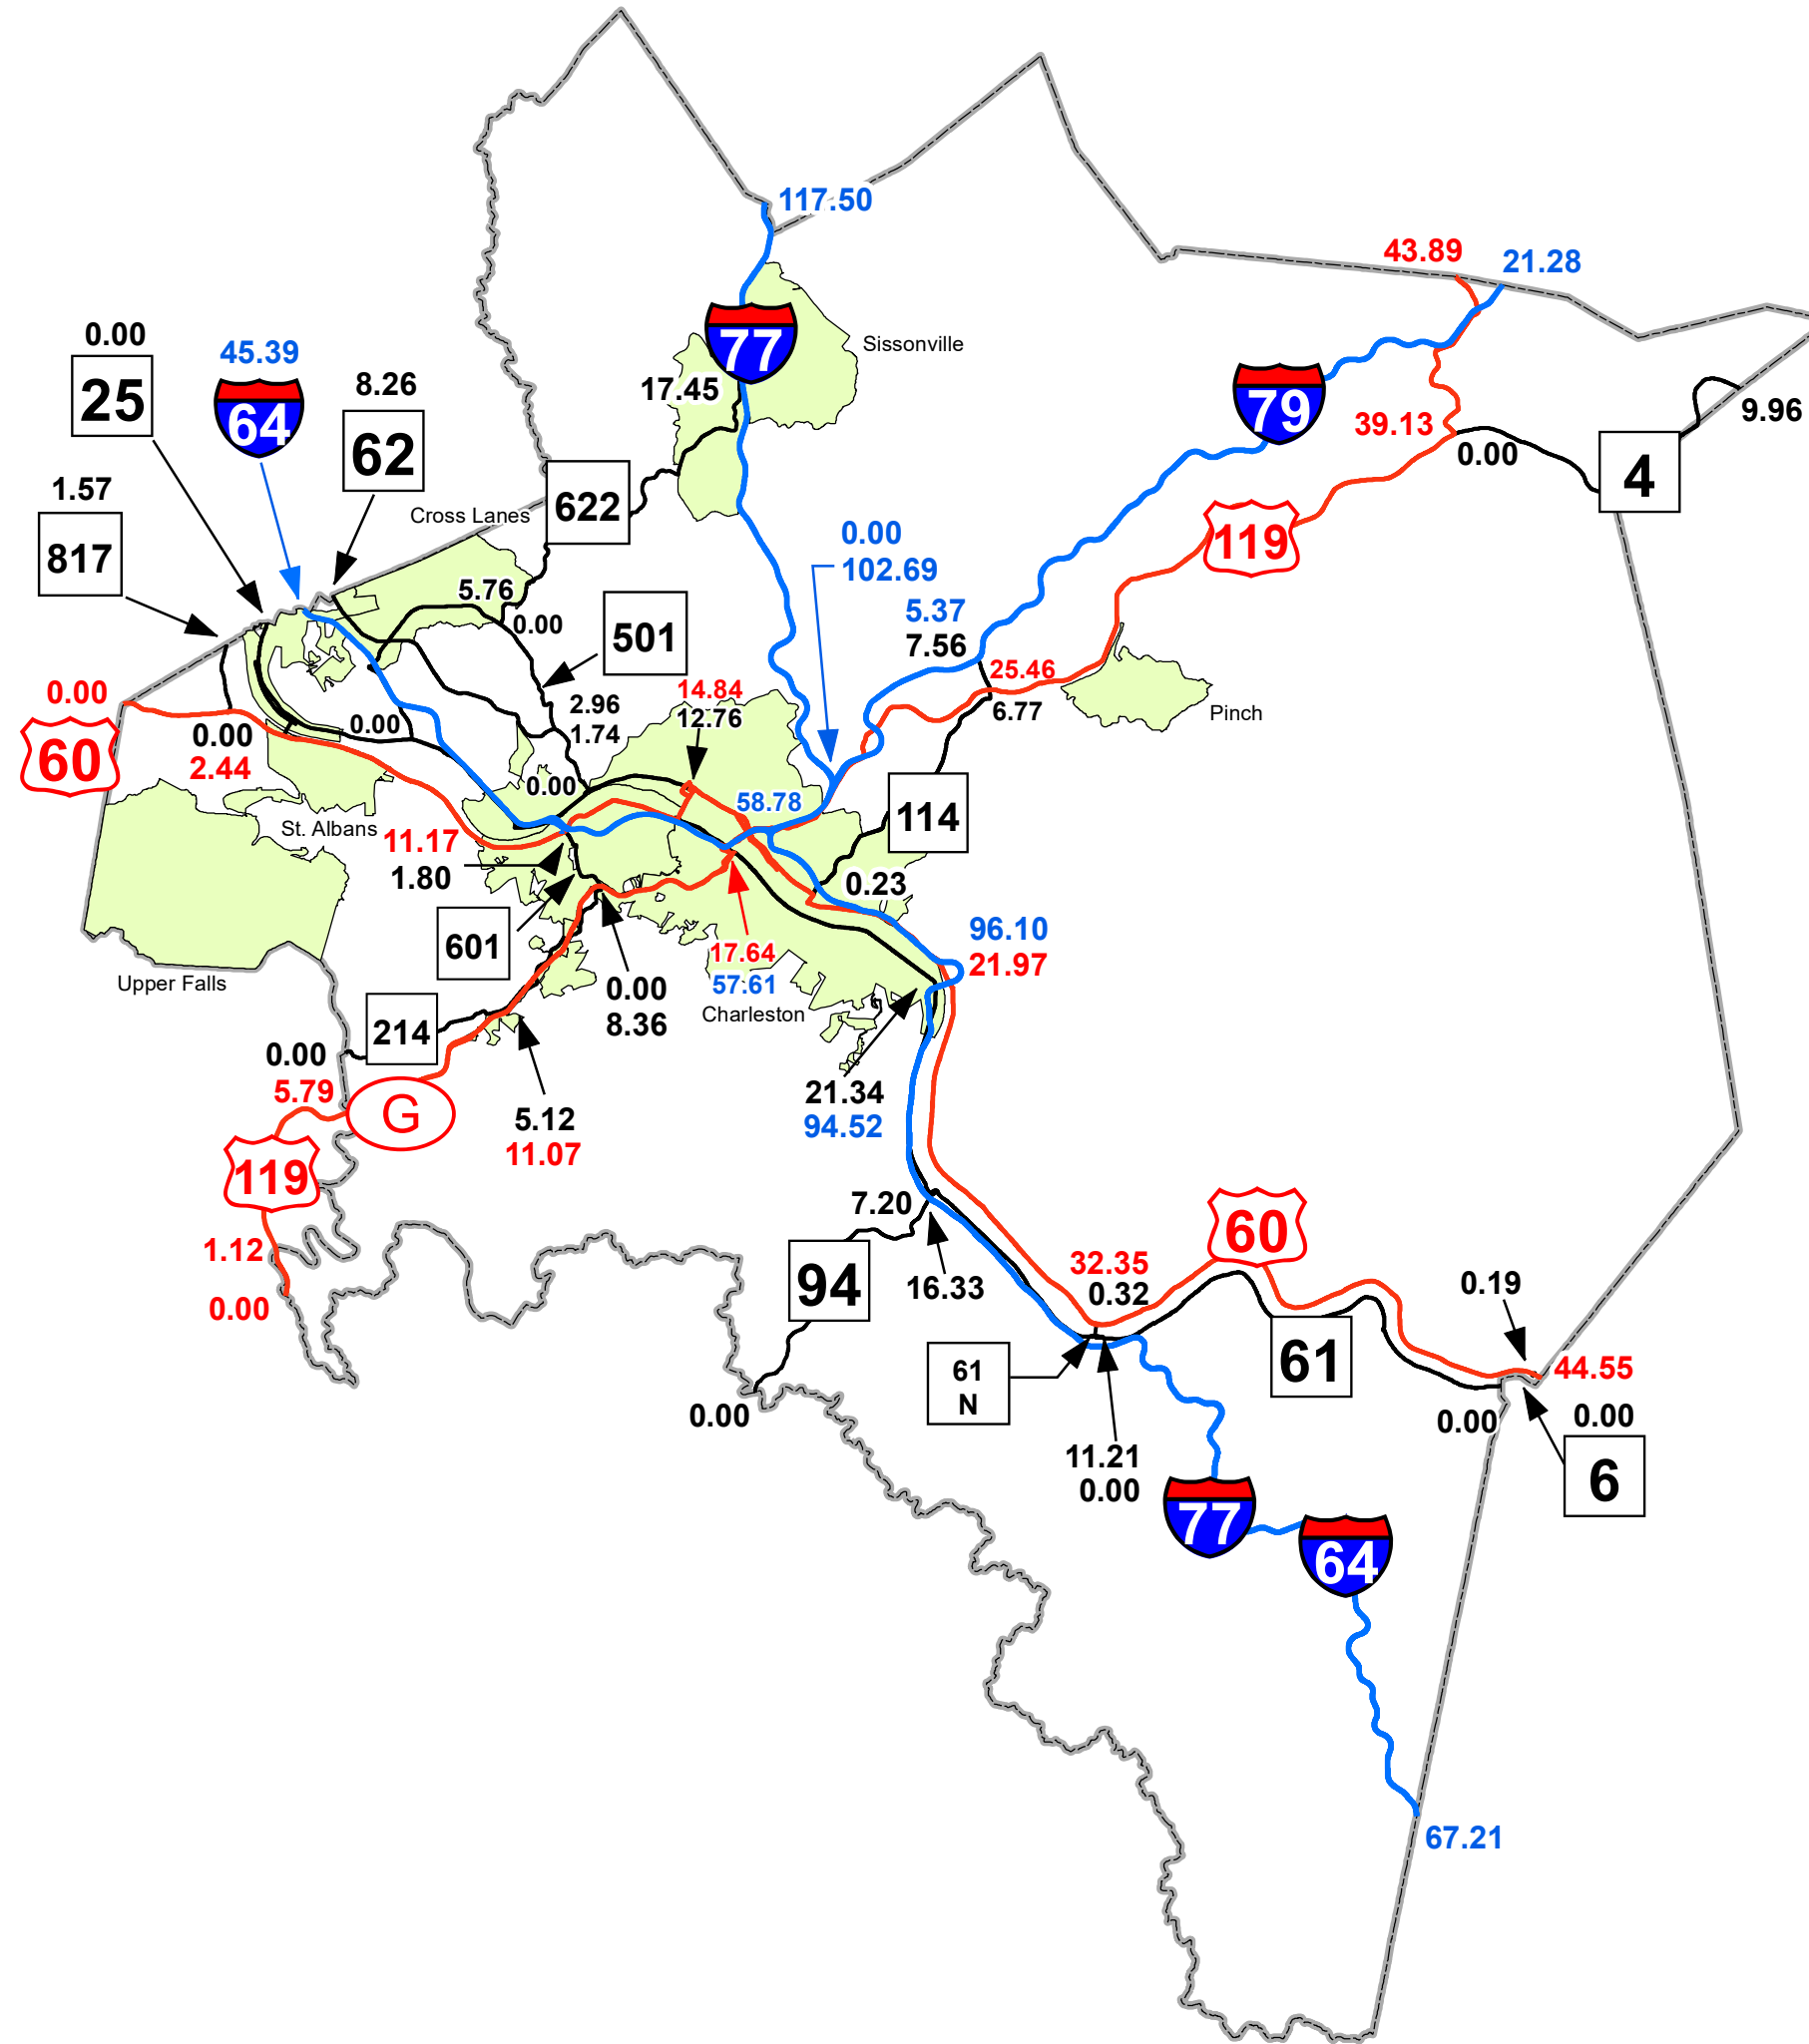

GIS MILEPOINT MAP KANAWHA COUNTY WEST VIRGINIA

PREPARED BY
WEST VIRGINIA DEPARTMENT OF TRANSPORTATION
INFORMATION TECHNOLOGY DIVISION
IN COOPERATION WITH
US DEPARTMENT OF TRANSPORTATION
FEDERAL HIGHWAY ADMINISTRATION

Legend

- Interstate Routes
- U.S. Routes
- WV State Routes
- Urban Boundary

Last revision date: May 2023
Data as of: December 2022