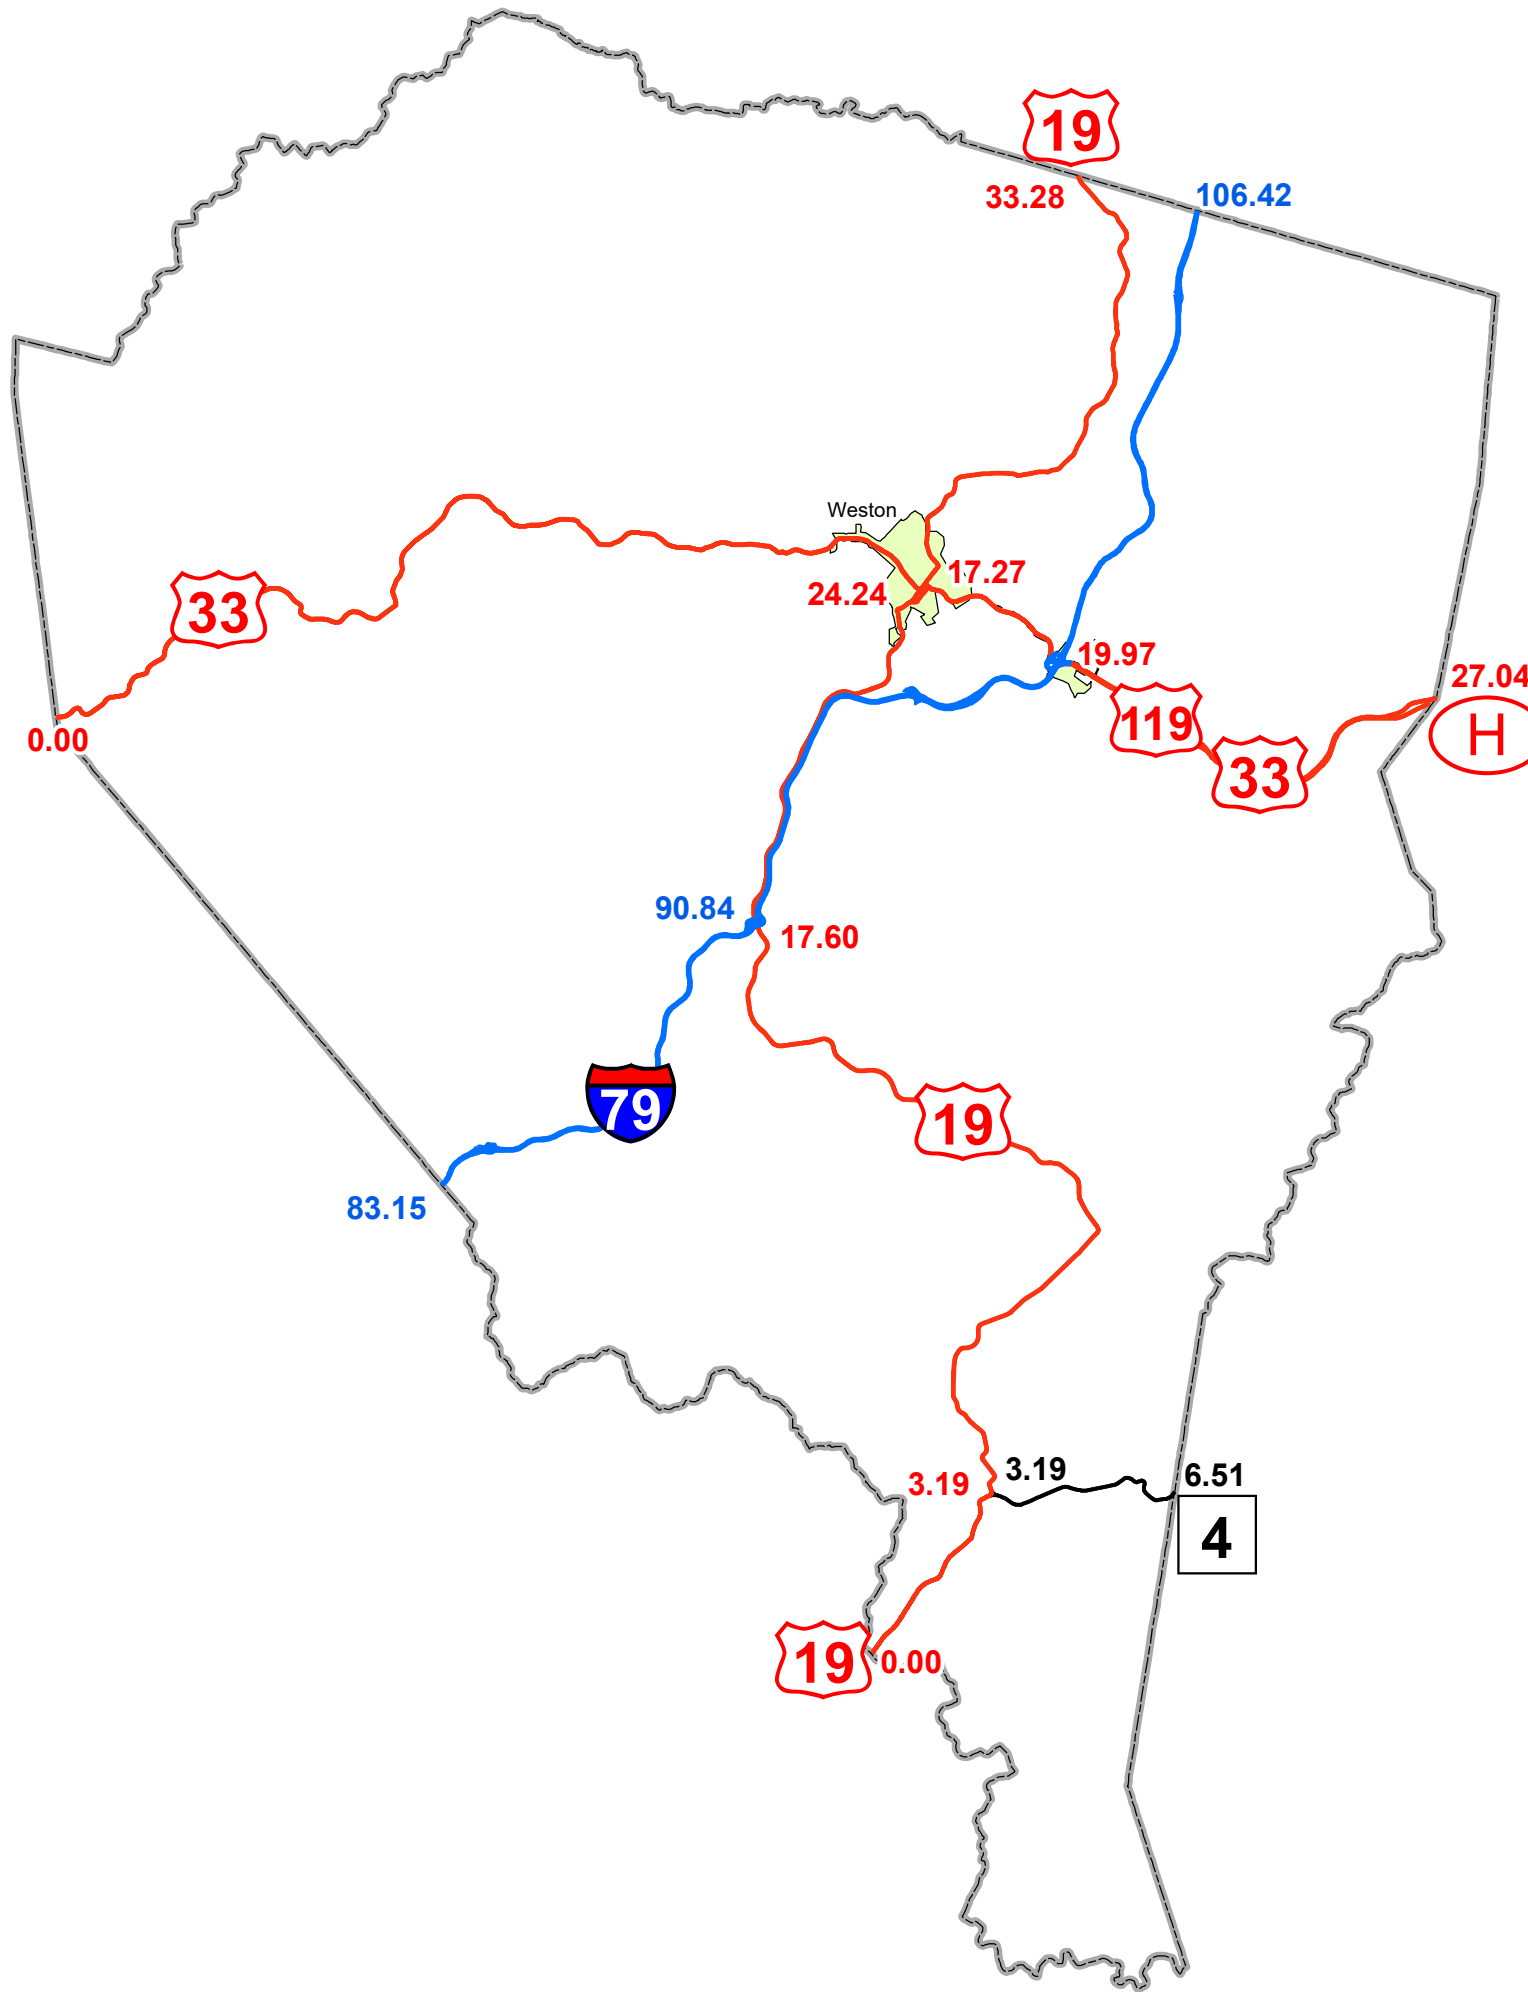

GIS MILEPOINT MAP LEWIS COUNTY WEST VIRGINIA

PREPARED BY
WEST VIRGINIA DEPARTMENT OF TRANSPORTATION
INFORMATION TECHNOLOGY DIVISION
IN COOPERATION WITH
US DEPARTMENT OF TRANSPORTATION
FEDERAL HIGHWAY ADMINISTRATION

Legend

- Interstate Routes
- U.S. Routes
- WV State Routes
- Urban Boundary

Last revision date: May 2023
Data as of: December 2022