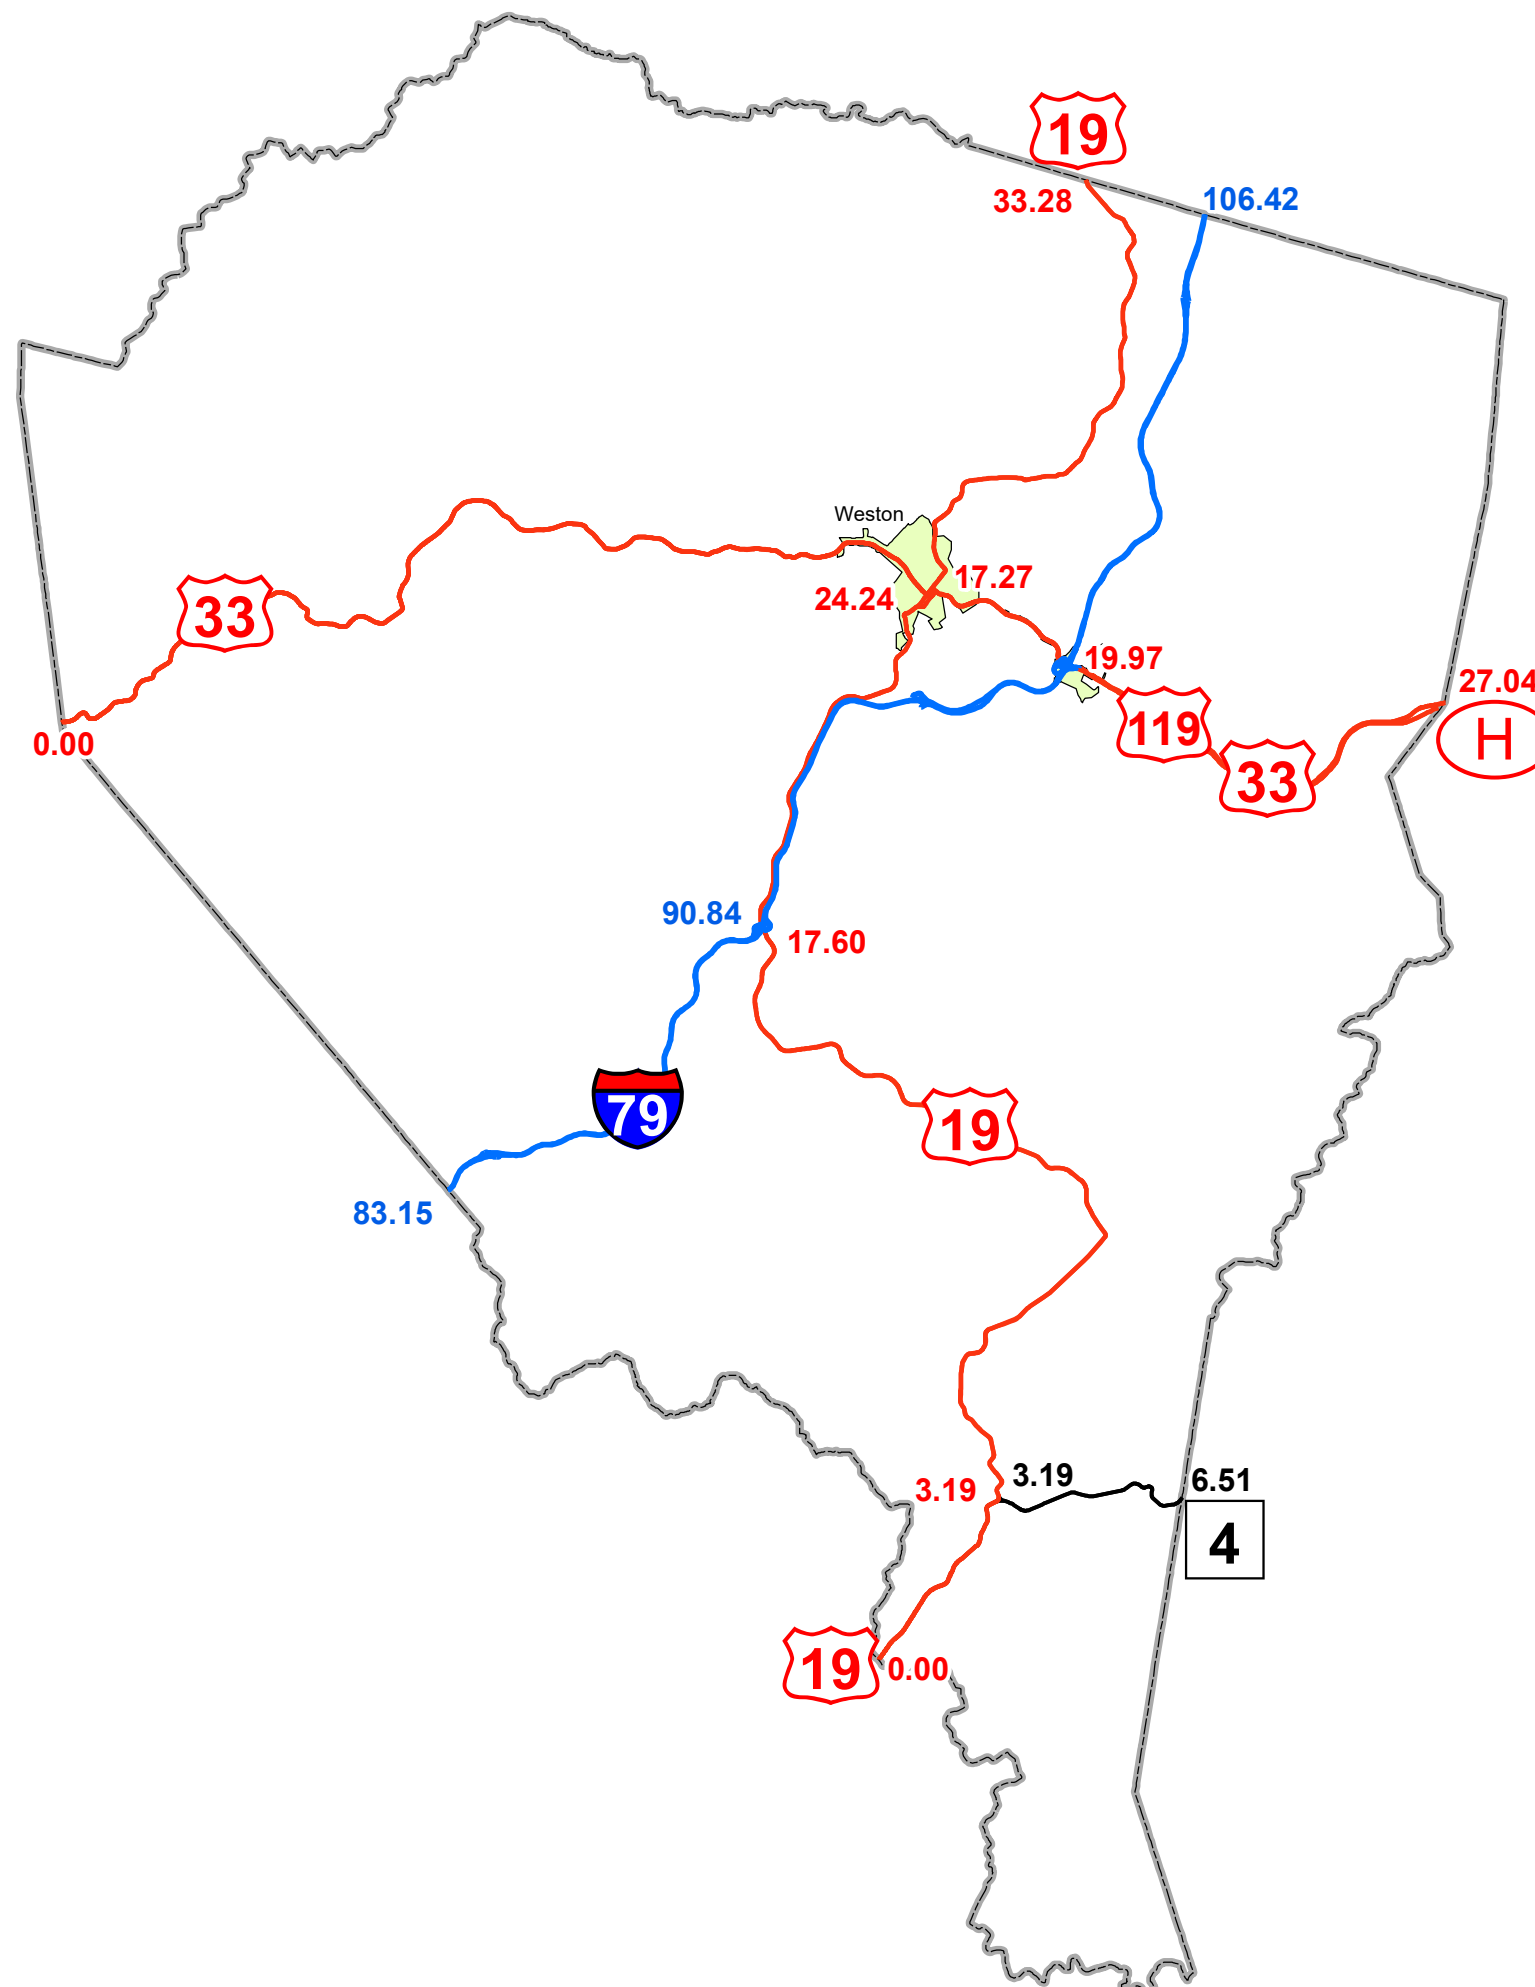

GIS MILEPOINT MAP LEWIS COUNTY WEST VIRGINIA

PREPARED BY
WEST VIRGINIA DEPARTMENT OF TRANSPORTATION
STRATEGIC SYSTEMS AND TECHNOLOGY DIVISION

IN COOPERATION WITH
US DEPARTMENT OF TRANSPORTATION
FEDERAL HIGHWAY ADMINISTRATION

Legend

- Interstate Routes
- U.S. Routes
- WV State Routes
- Urban Boundary

Last revision date: February 2021
Data as of: January 2021