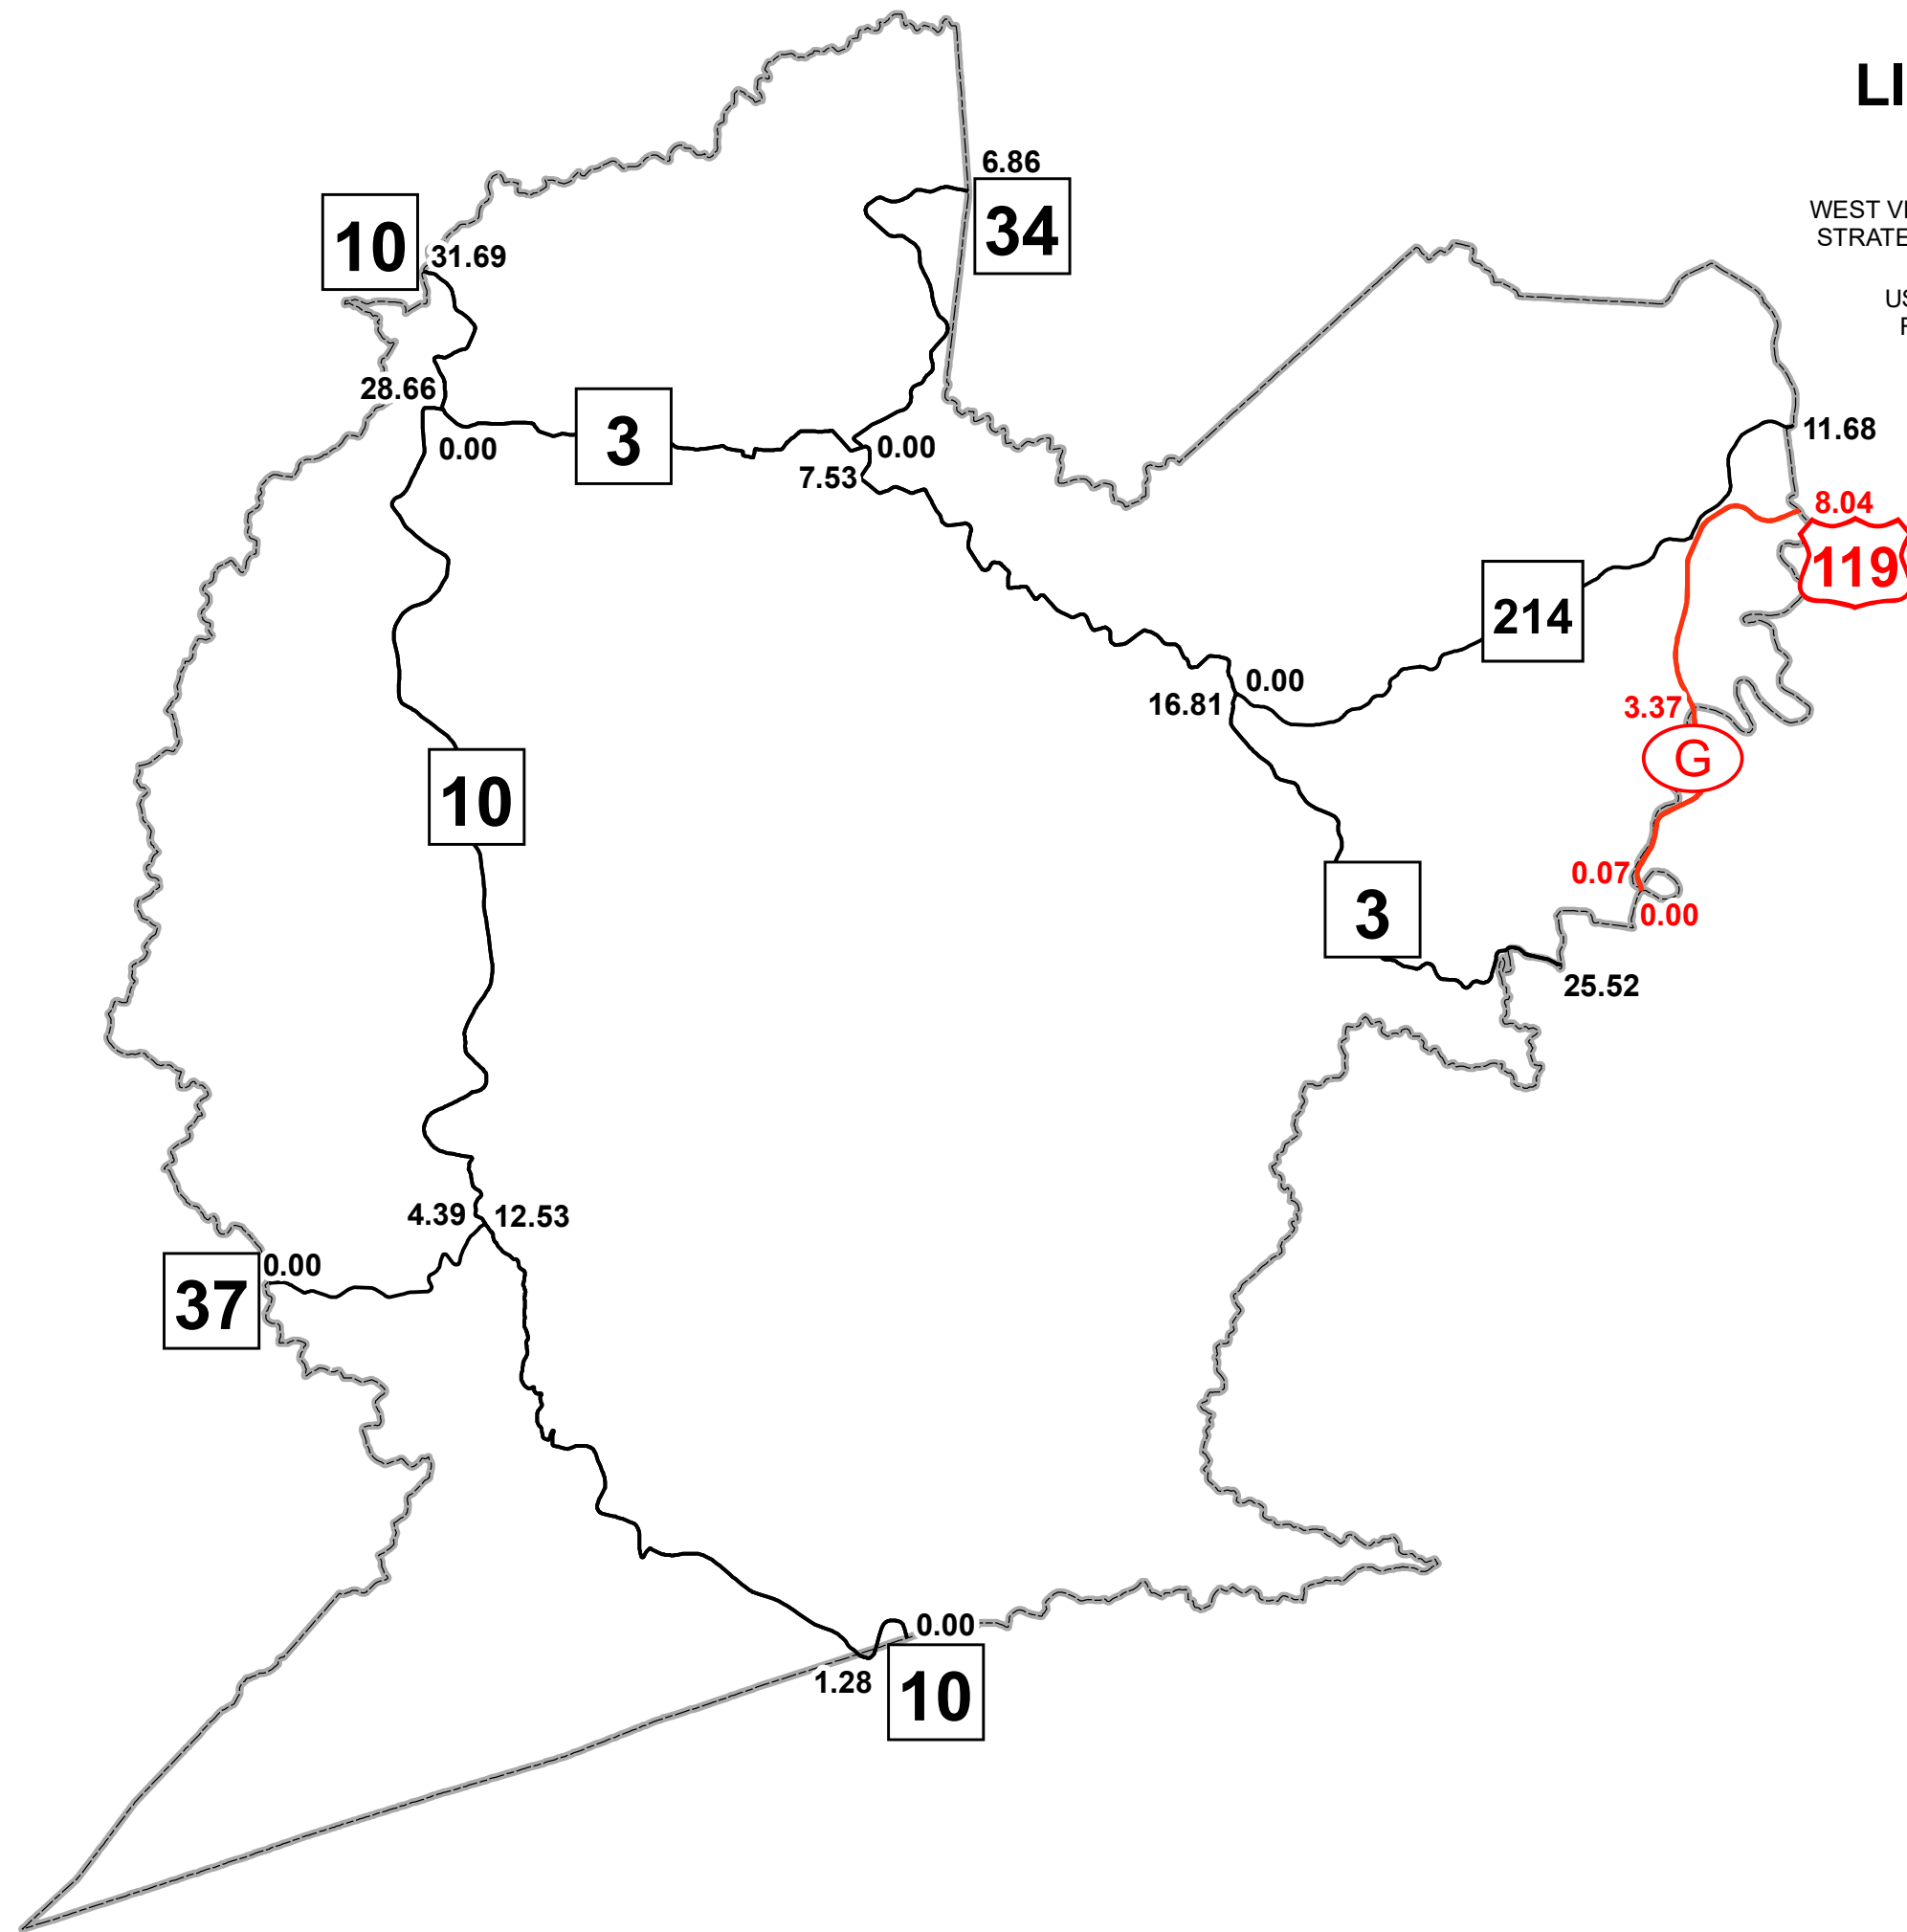

# GIS MILEPOINT MAP LINCOLN COUNTY WEST VIRGINIA

PREPARED BY  
WEST VIRGINIA DEPARTMENT OF TRANSPORTATION  
STRATEGIC SYSTEMS AND TECHNOLOGY DIVISION

IN COOPERATION WITH  
US DEPARTMENT OF TRANSPORTATION  
FEDERAL HIGHWAY ADMINISTRATION

**Legend**

- Interstate Routes
- U.S. Routes
- WV State Routes

Last revision date: February 2021  
Data as of: January 2021