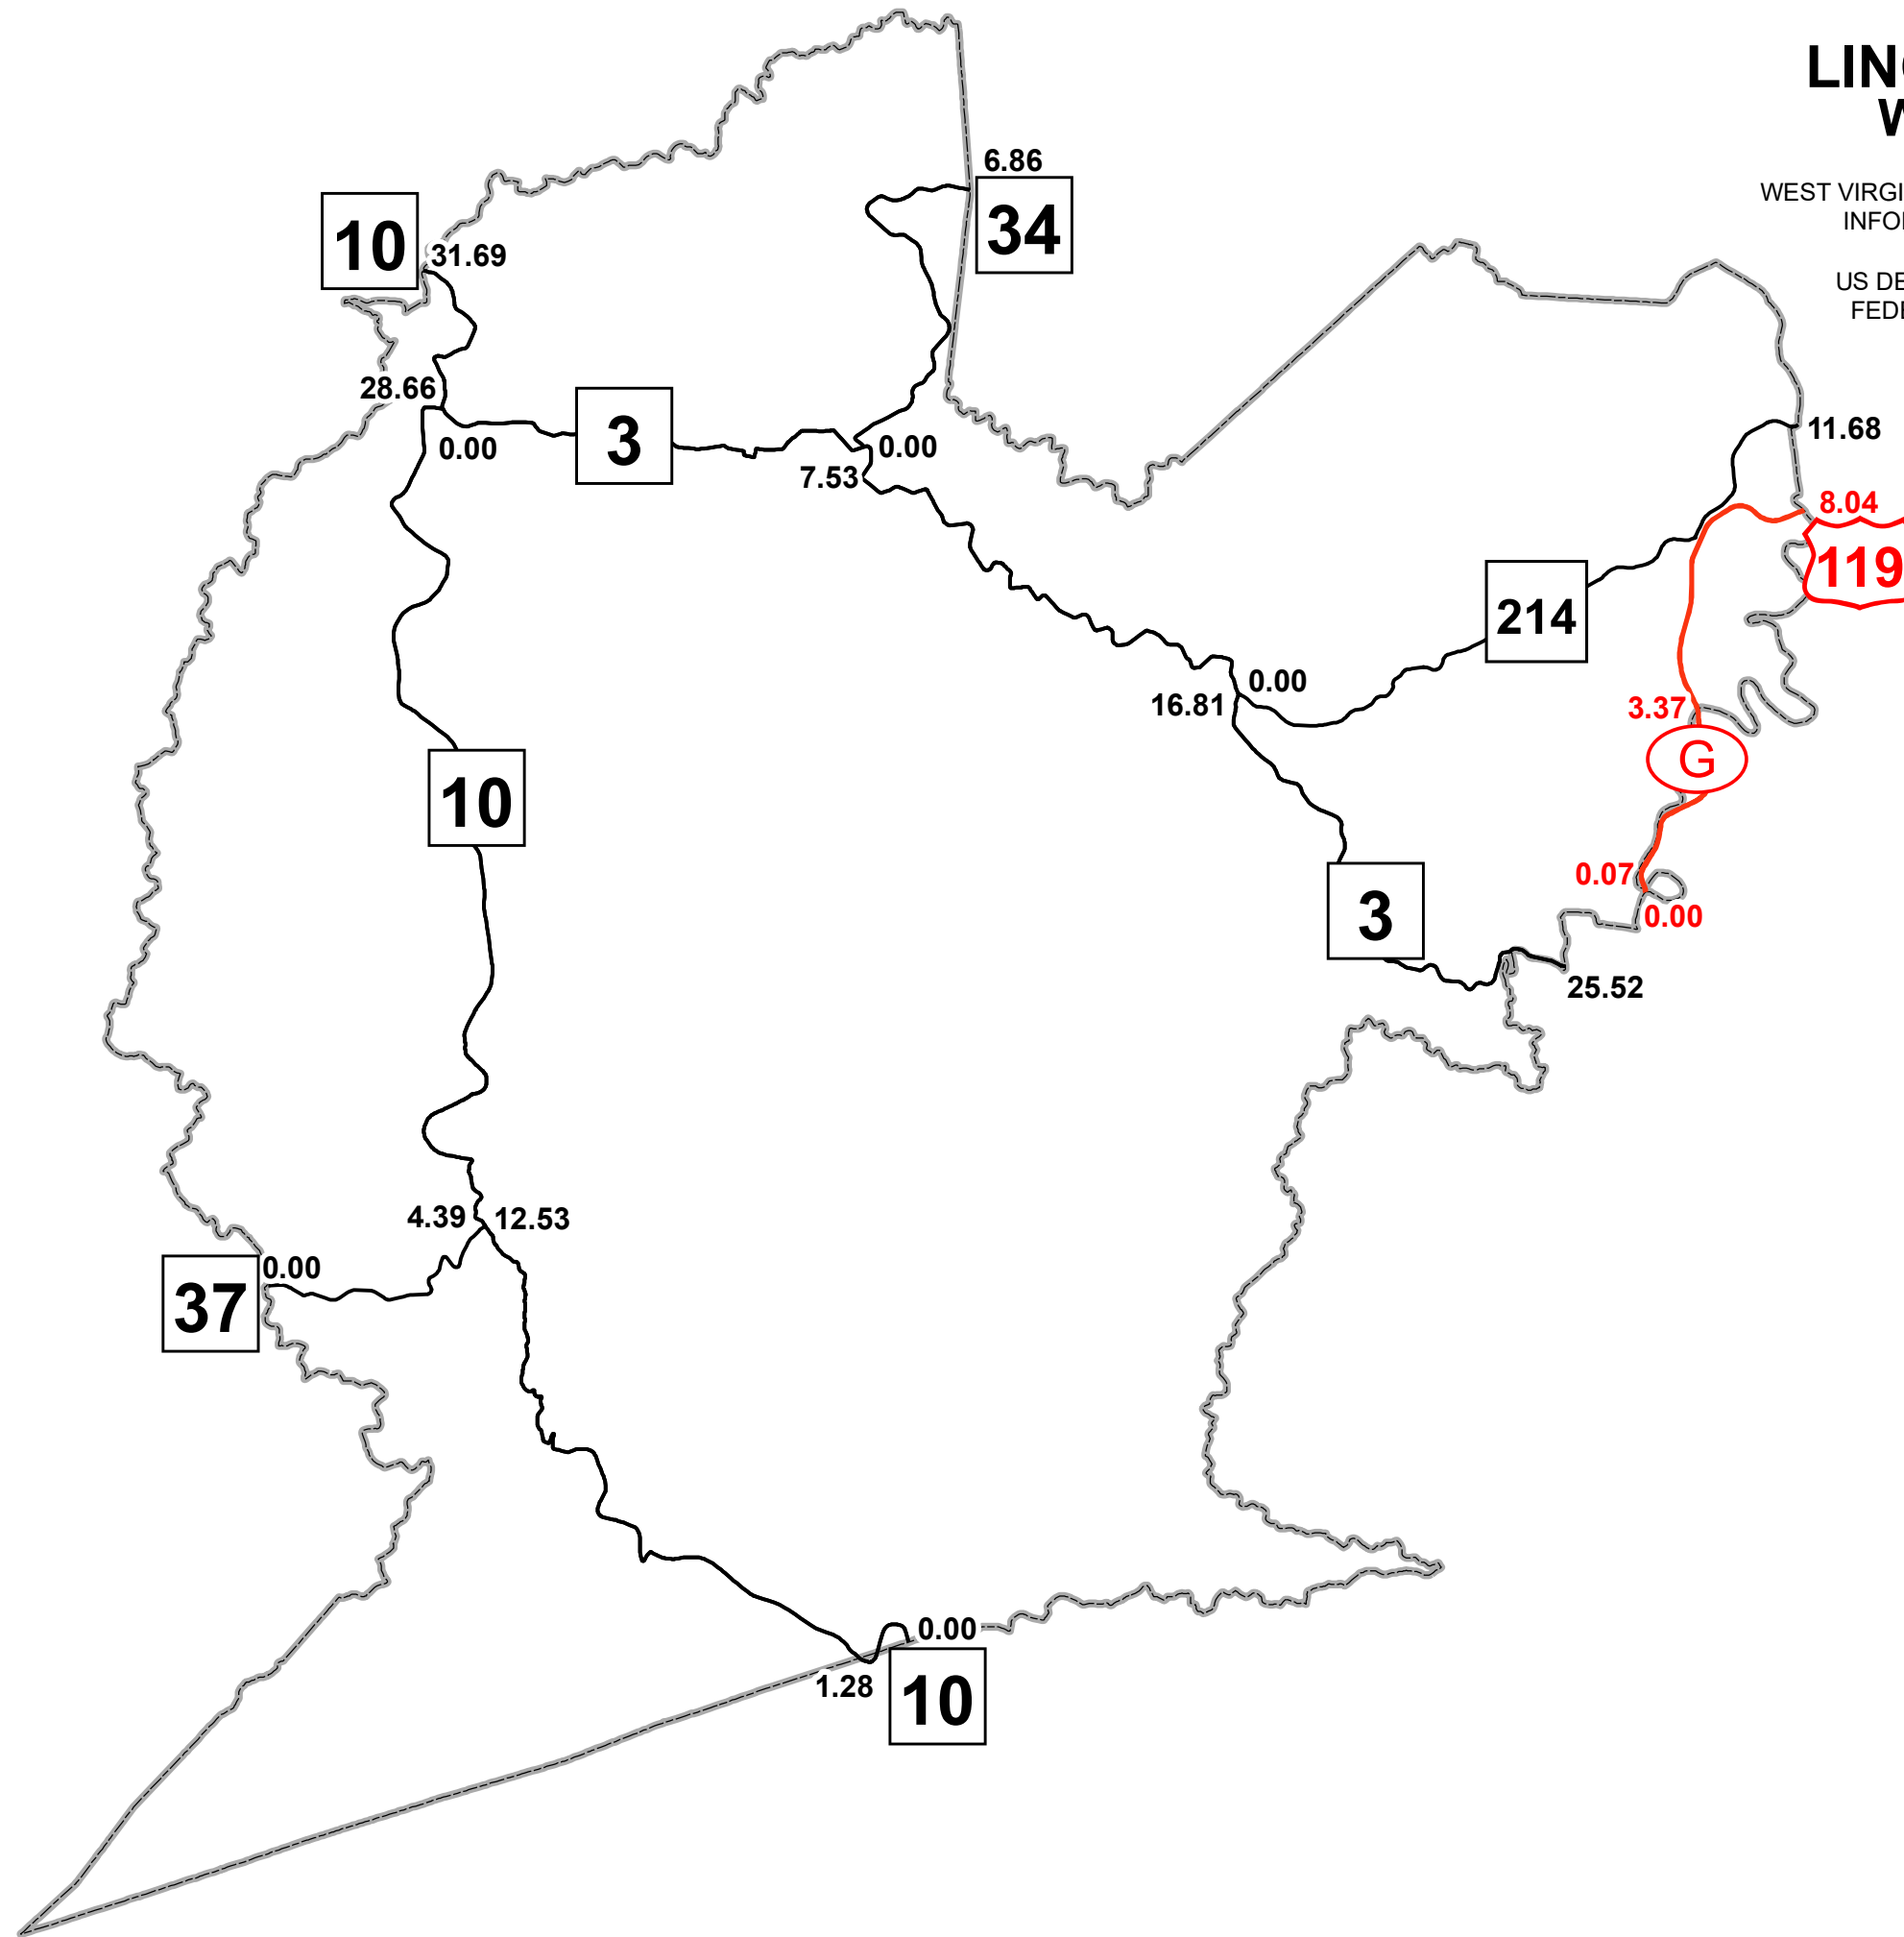

GIS MILEPOINT MAP LINCOLN COUNTY WEST VIRGINIA

PREPARED BY
WEST VIRGINIA DEPARTMENT OF TRANSPORTATION
INFORMATION TECHNOLOGY DIVISION
IN COOPERATION WITH
US DEPARTMENT OF TRANSPORTATION
FEDERAL HIGHWAY ADMINISTRATION

Legend

- Interstate Routes
- U.S. Routes
- WV State Routes

Last revision date: May 2023
Data as of: December 2022