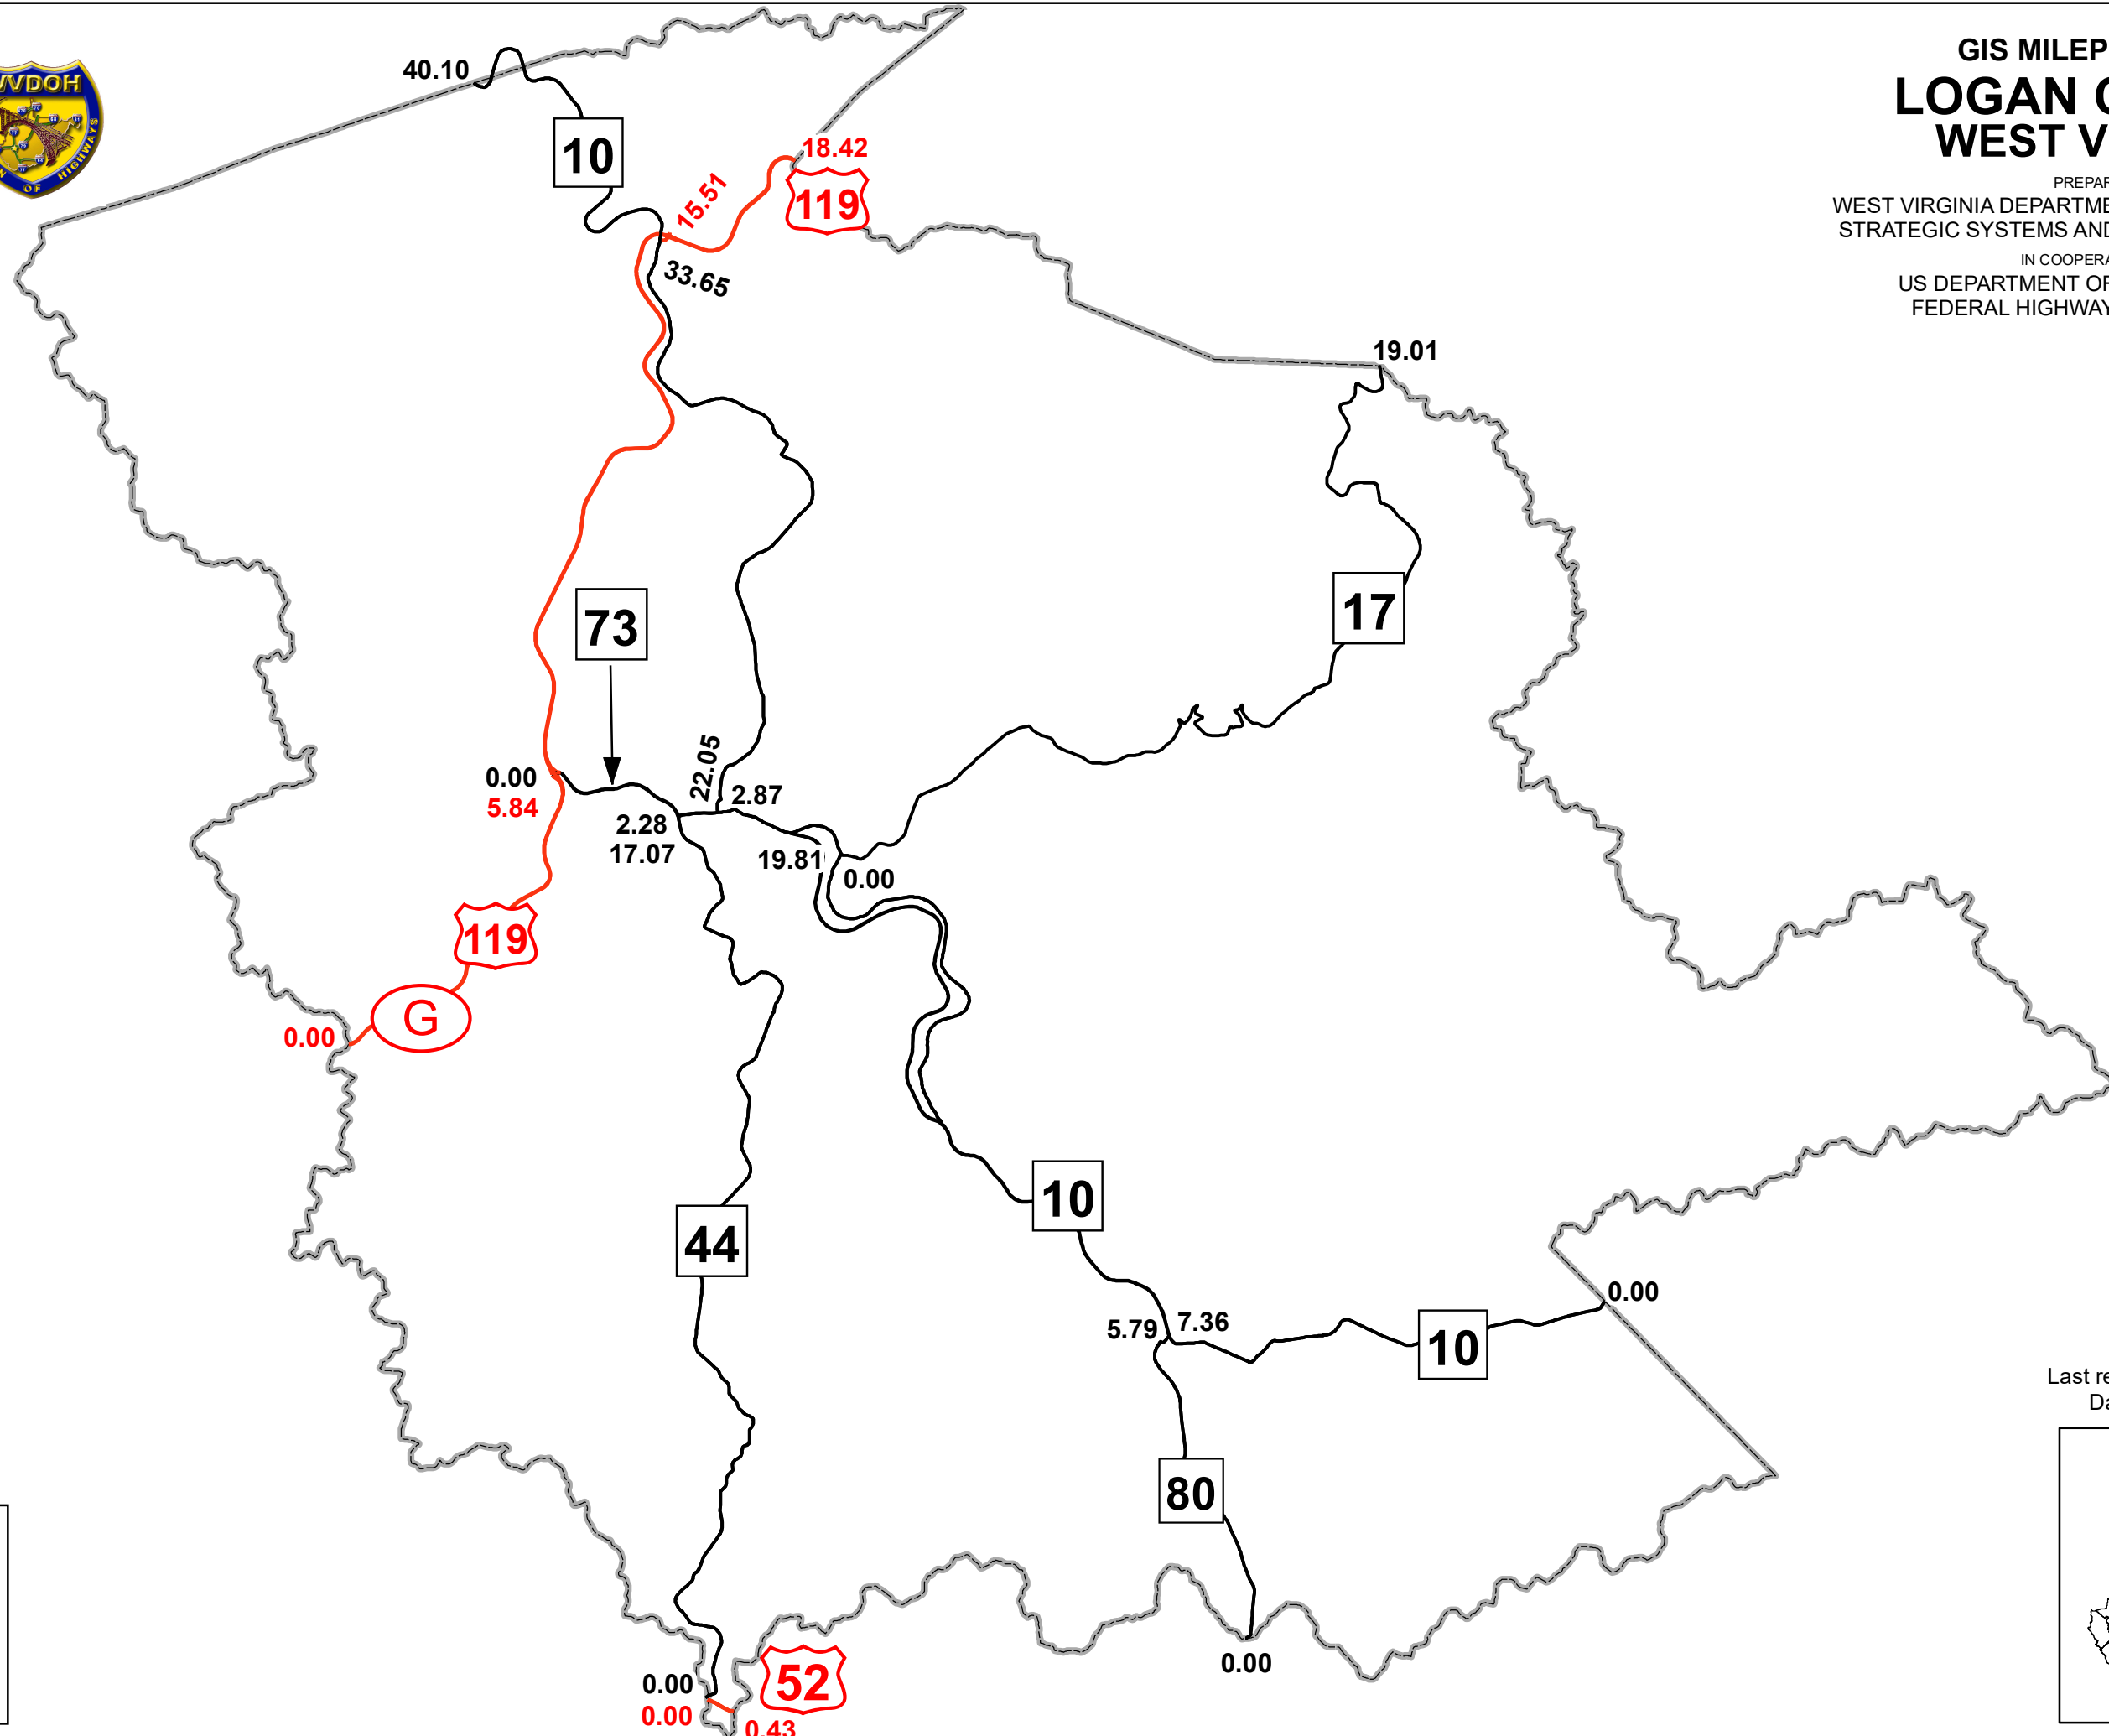

GIS MILEPOINT MAP LOGAN COUNTY WEST VIRGINIA

PREPARED BY
WEST VIRGINIA DEPARTMENT OF TRANSPORTATION
STRATEGIC SYSTEMS AND TECHNOLOGY DIVISION

IN COOPERATION WITH
US DEPARTMENT OF TRANSPORTATION
FEDERAL HIGHWAY ADMINISTRATION

Legend

- Interstate Routes
- U.S. Routes
- WV State Routes

Last revision date: February 2021
Data as of: January 2021