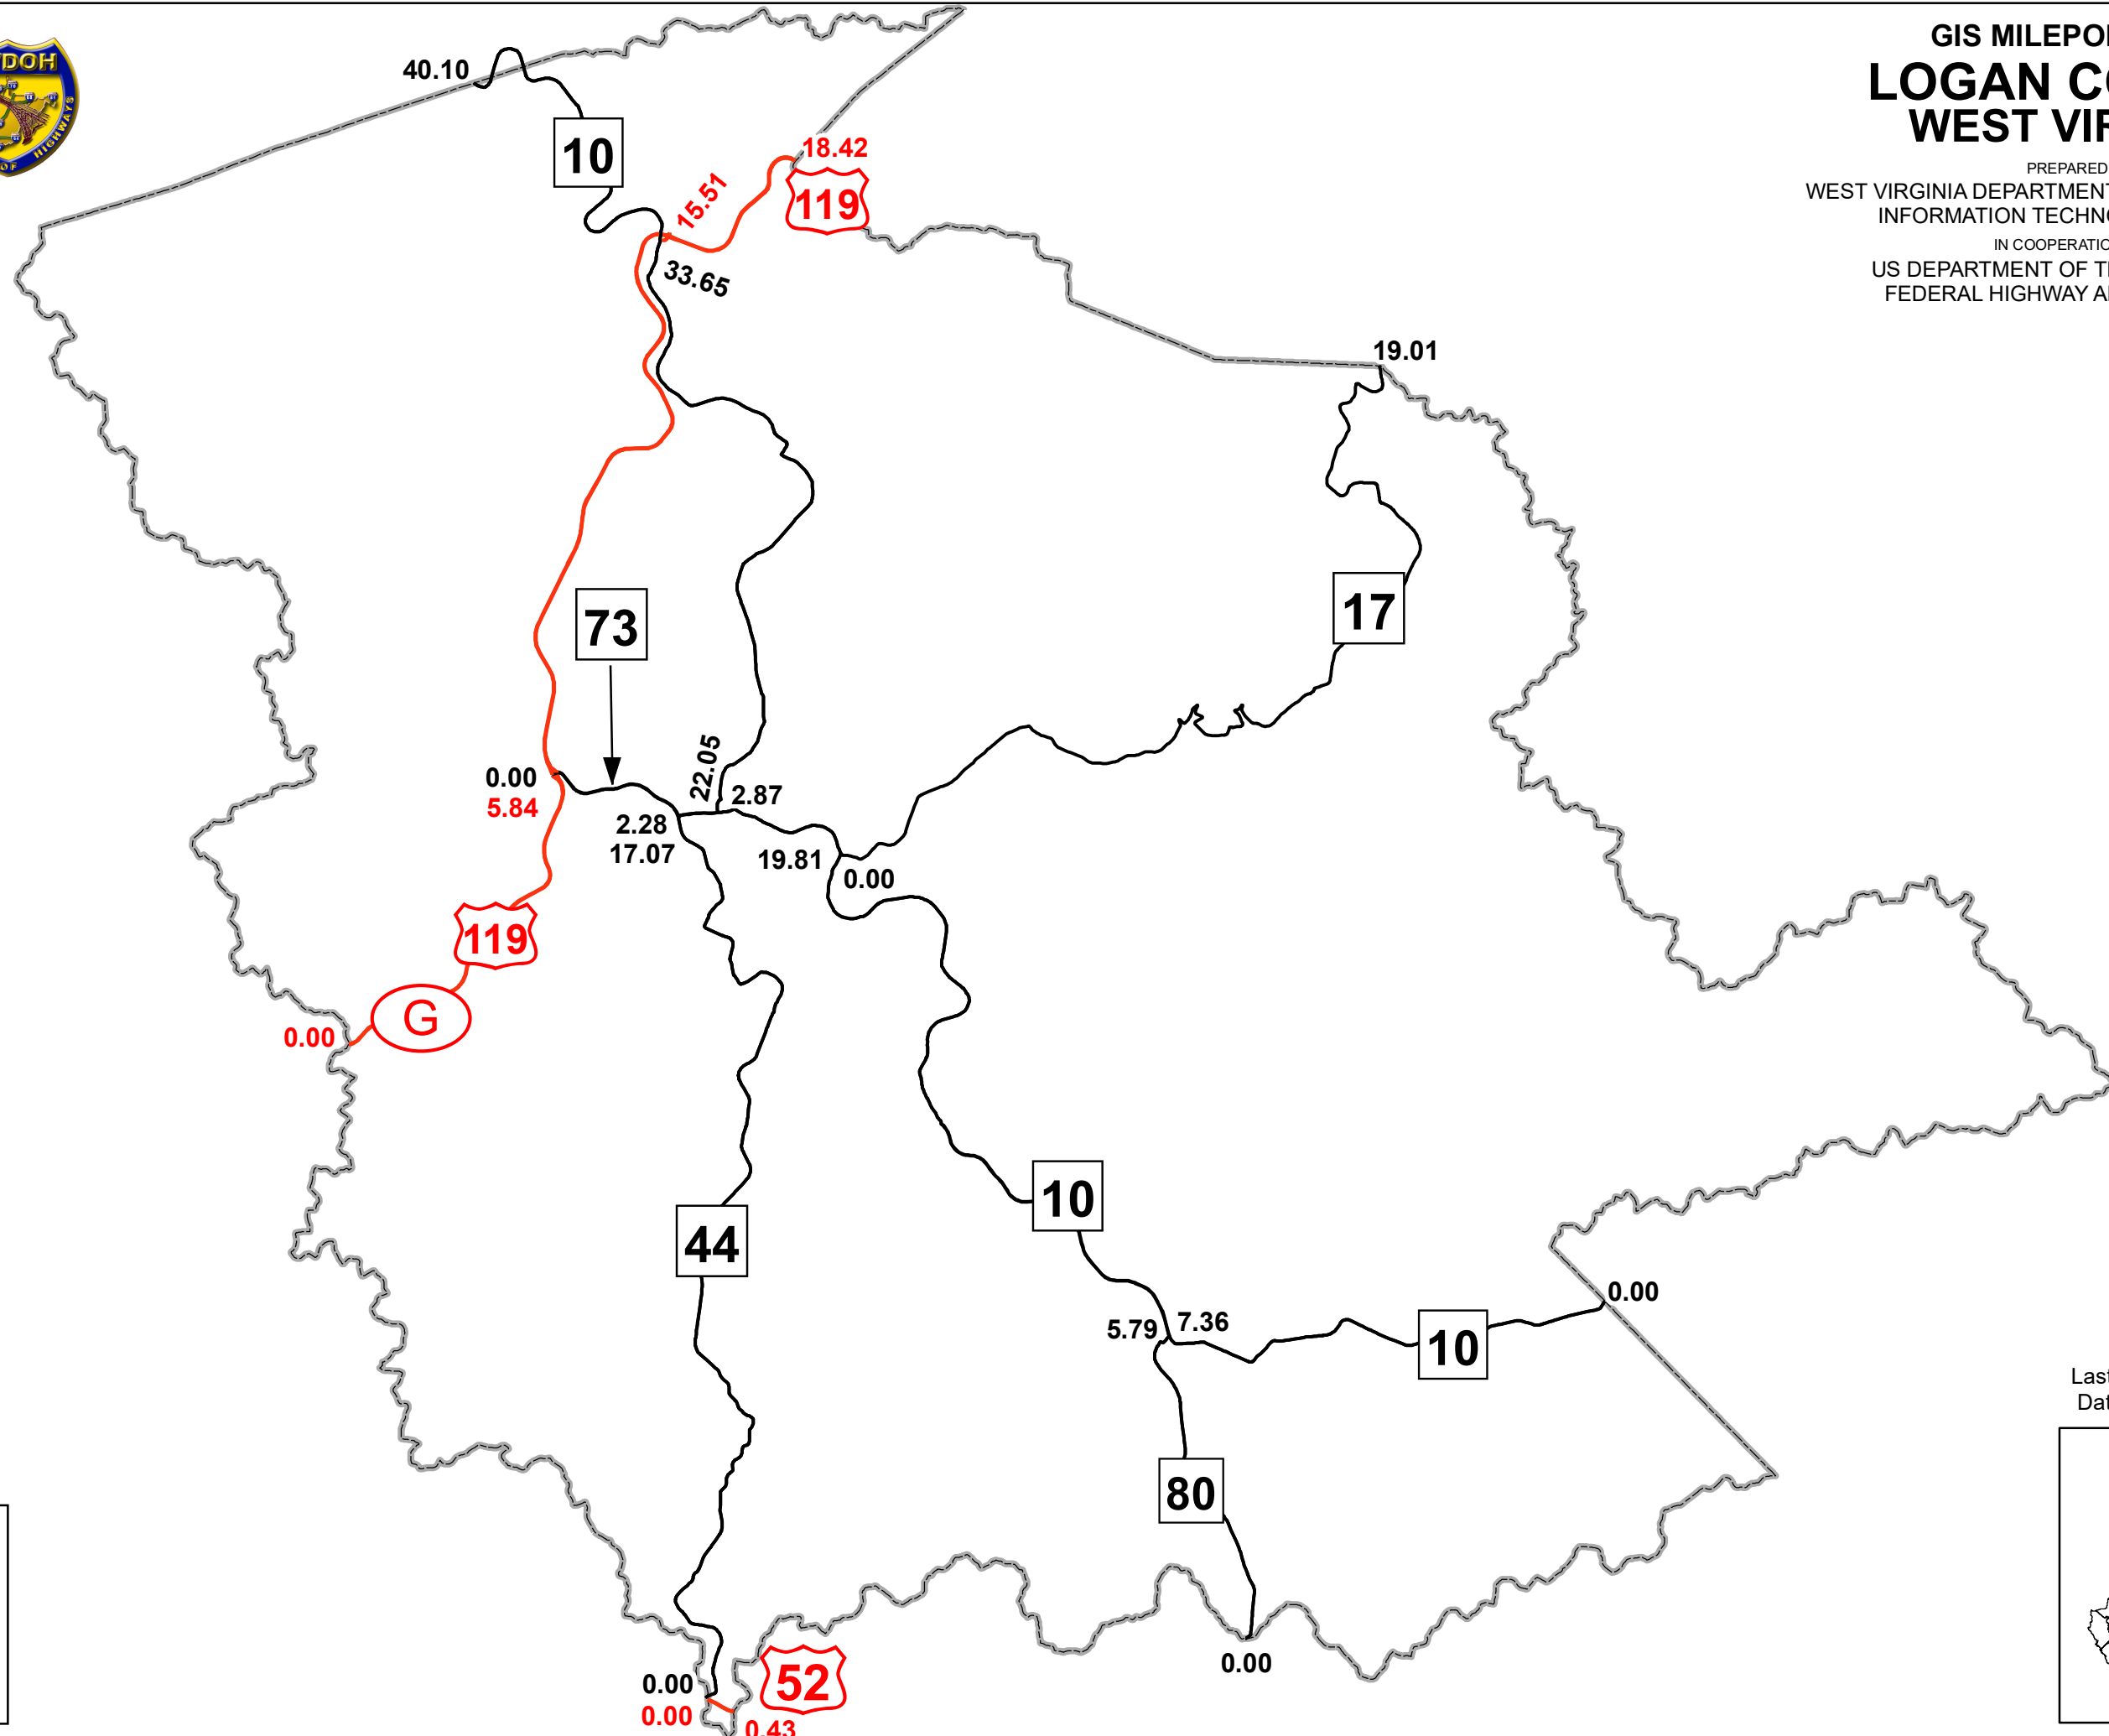

# GIS MILEPOINT MAP LOGAN COUNTY WEST VIRGINIA

PREPARED BY  
WEST VIRGINIA DEPARTMENT OF TRANSPORTATION  
INFORMATION TECHNOLOGY DIVISION

IN COOPERATION WITH  
US DEPARTMENT OF TRANSPORTATION  
FEDERAL HIGHWAY ADMINISTRATION

**Legend**

- Interstate Routes
- U.S. Routes
- WV State Routes

Last revision date: May 2023  
Data as of: December 2022