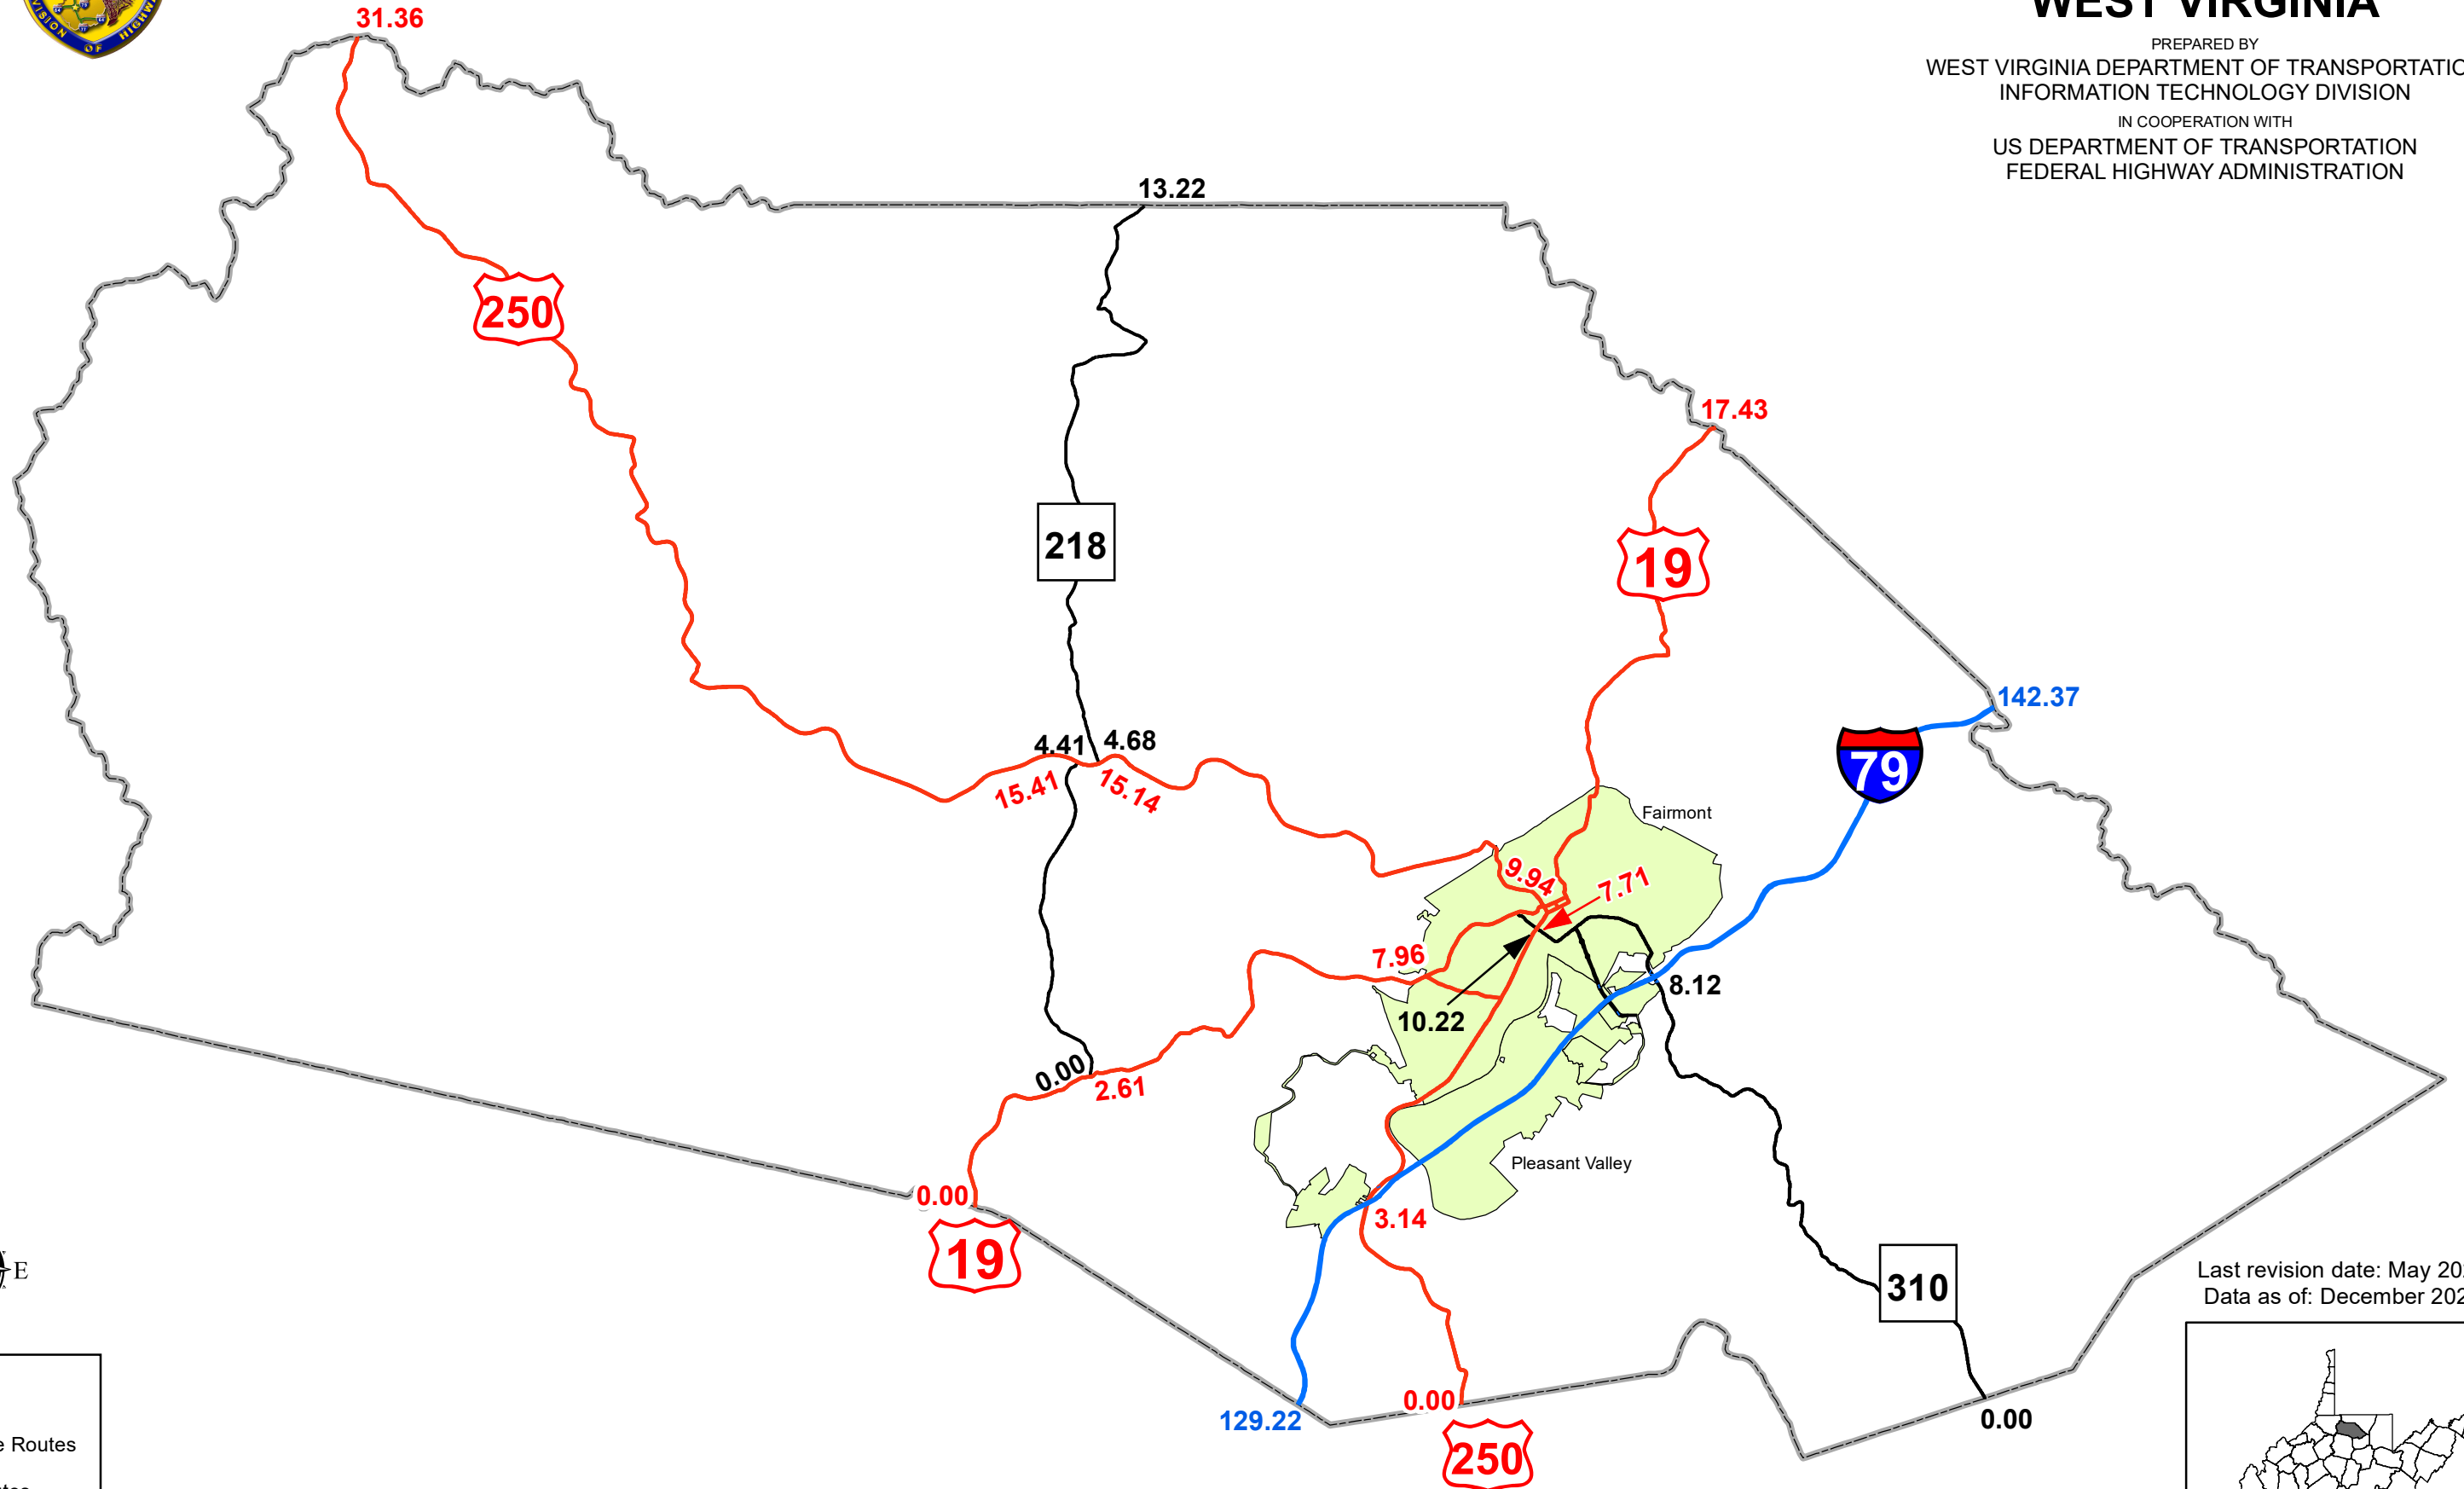

GIS MILEPOINT MAP MARION COUNTY WEST VIRGINIA

PREPARED BY
WEST VIRGINIA DEPARTMENT OF TRANSPORTATION
INFORMATION TECHNOLOGY DIVISION
IN COOPERATION WITH
US DEPARTMENT OF TRANSPORTATION
FEDERAL HIGHWAY ADMINISTRATION

Legend

- Interstate Routes
- U.S. Routes
- WV State Routes
- Urban Boundary

Last revision date: May 2023
Data as of: December 2022