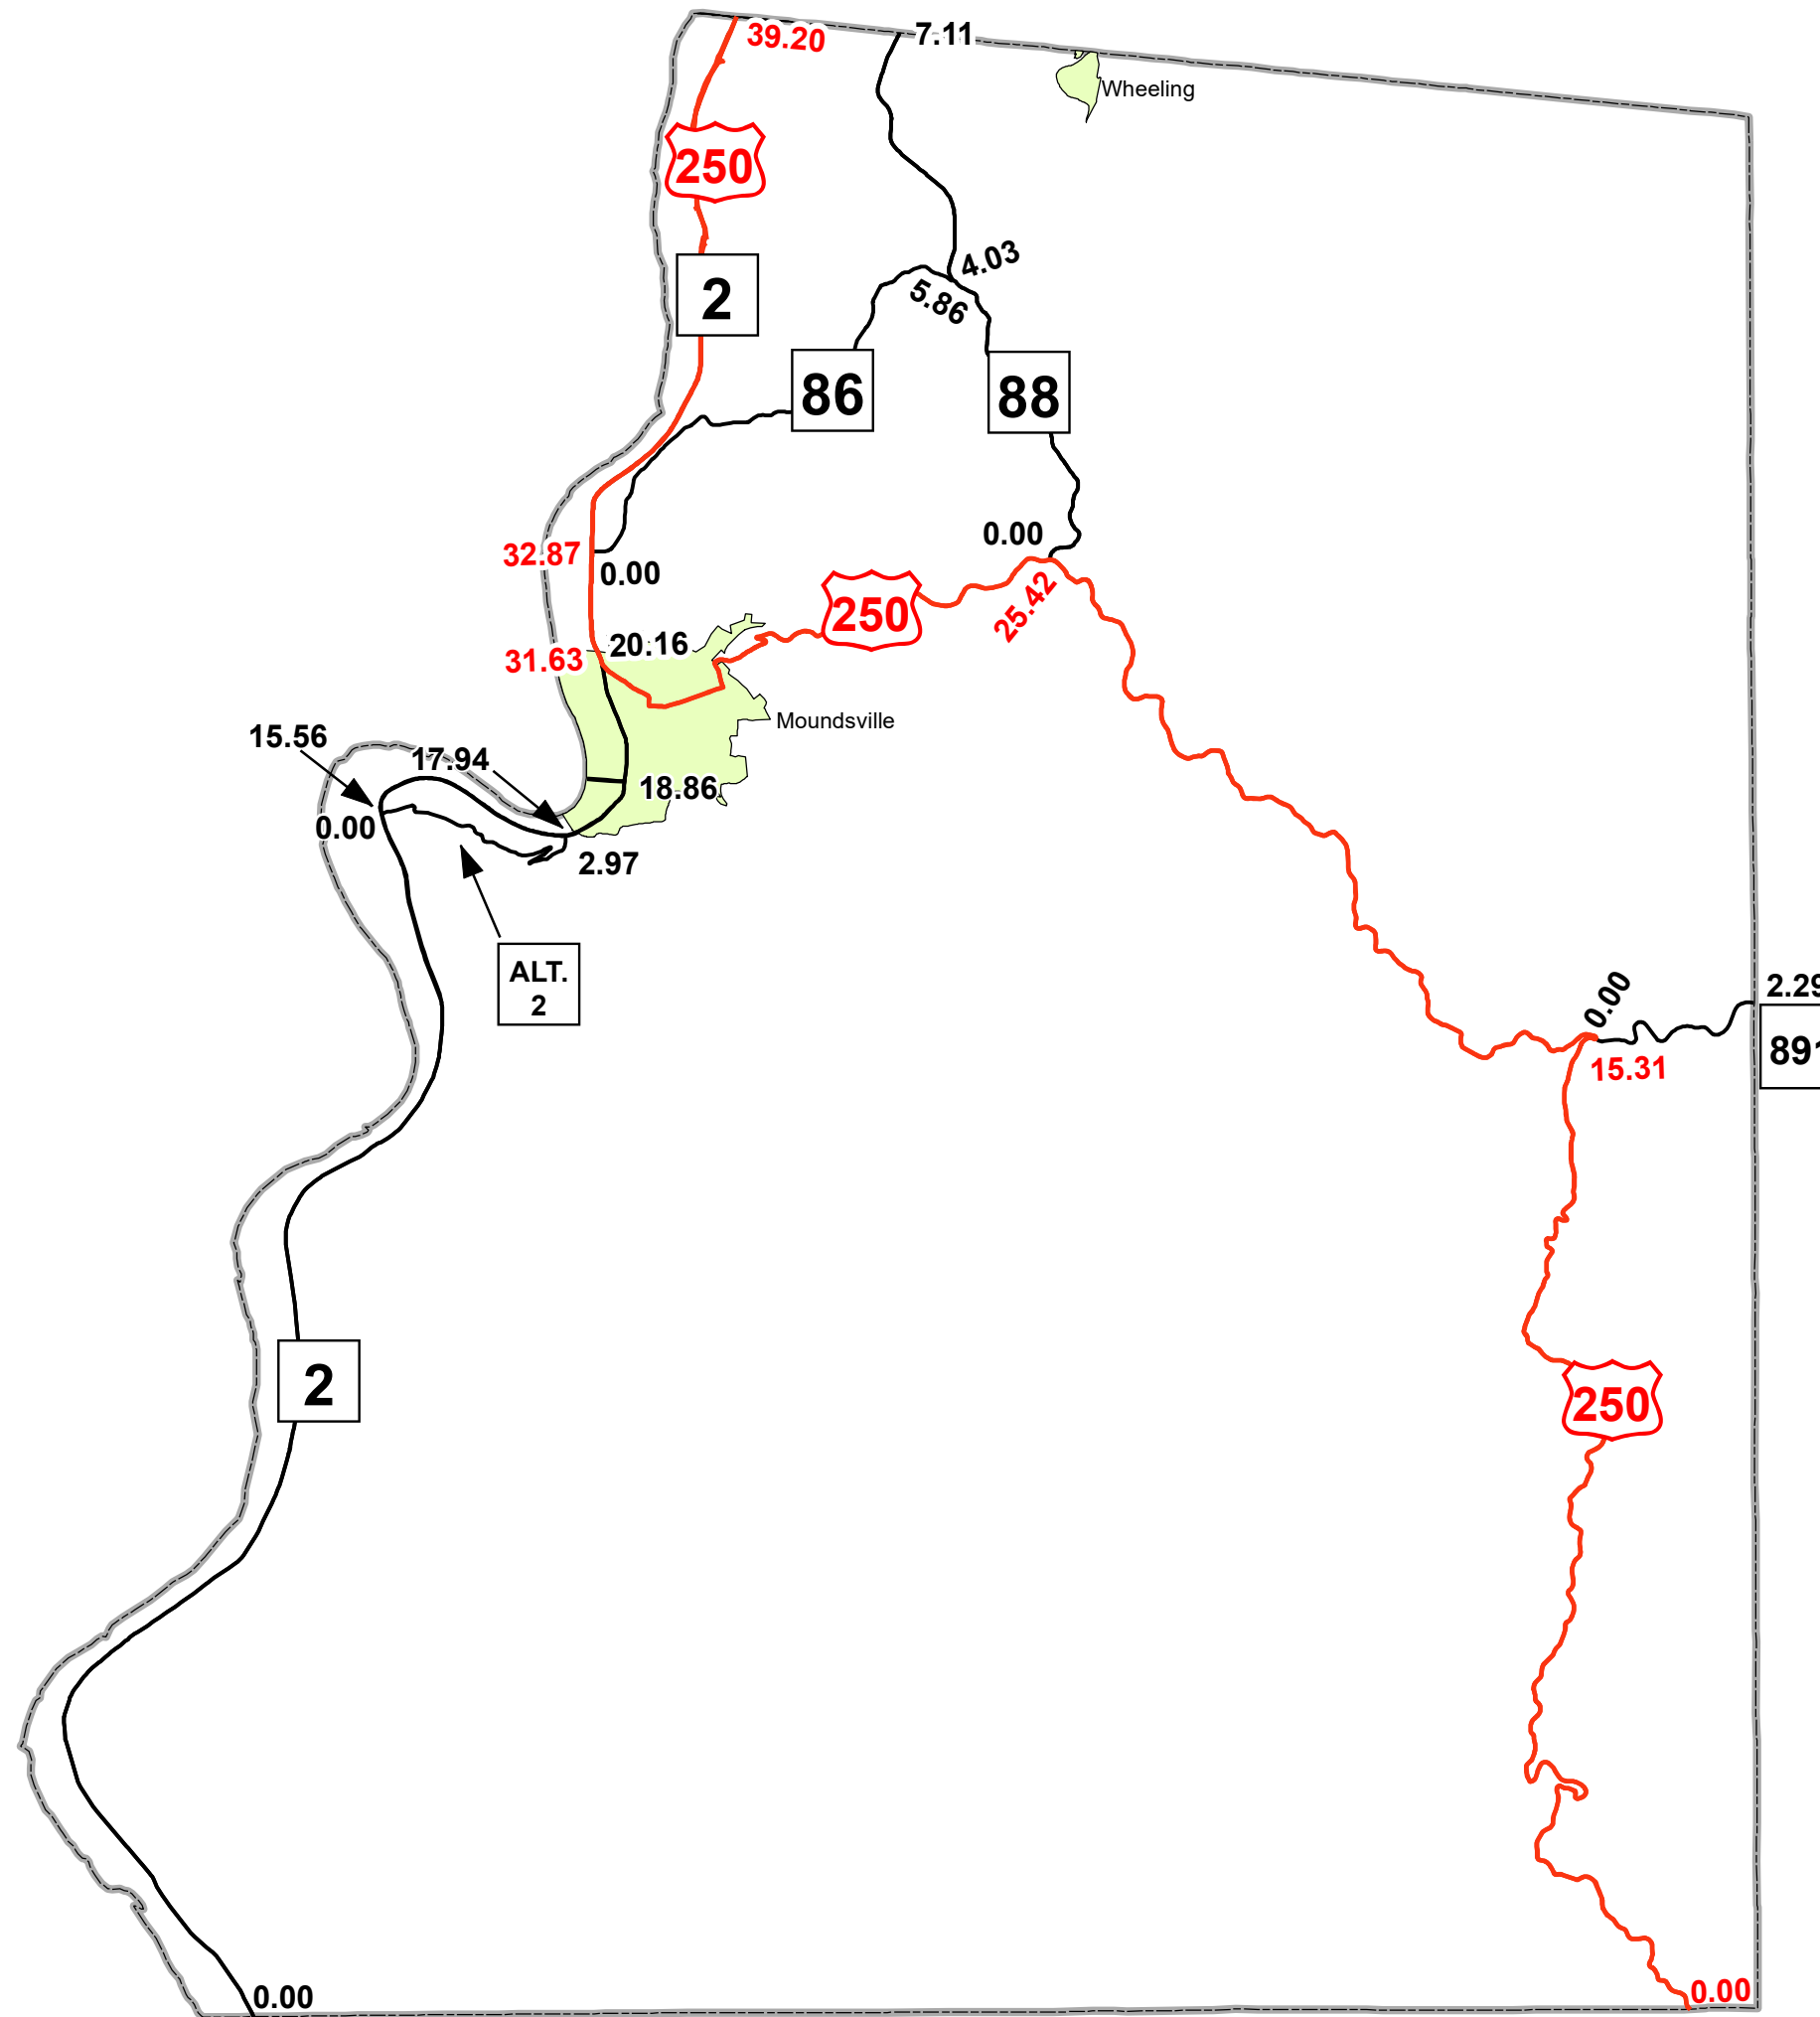

GIS MILEPOINT MAP MARSHALL COUNTY WEST VIRGINIA

PREPARED BY
WEST VIRGINIA DEPARTMENT OF TRANSPORTATION
INFORMATION TECHNOLOGY DIVISION
IN COOPERATION WITH
US DEPARTMENT OF TRANSPORTATION
FEDERAL HIGHWAY ADMINISTRATION

Legend

- Interstate Routes
- U.S. Routes
- WV State Routes
- Urban Boundary

Last revision date: May 2023
Data as of: December 2022