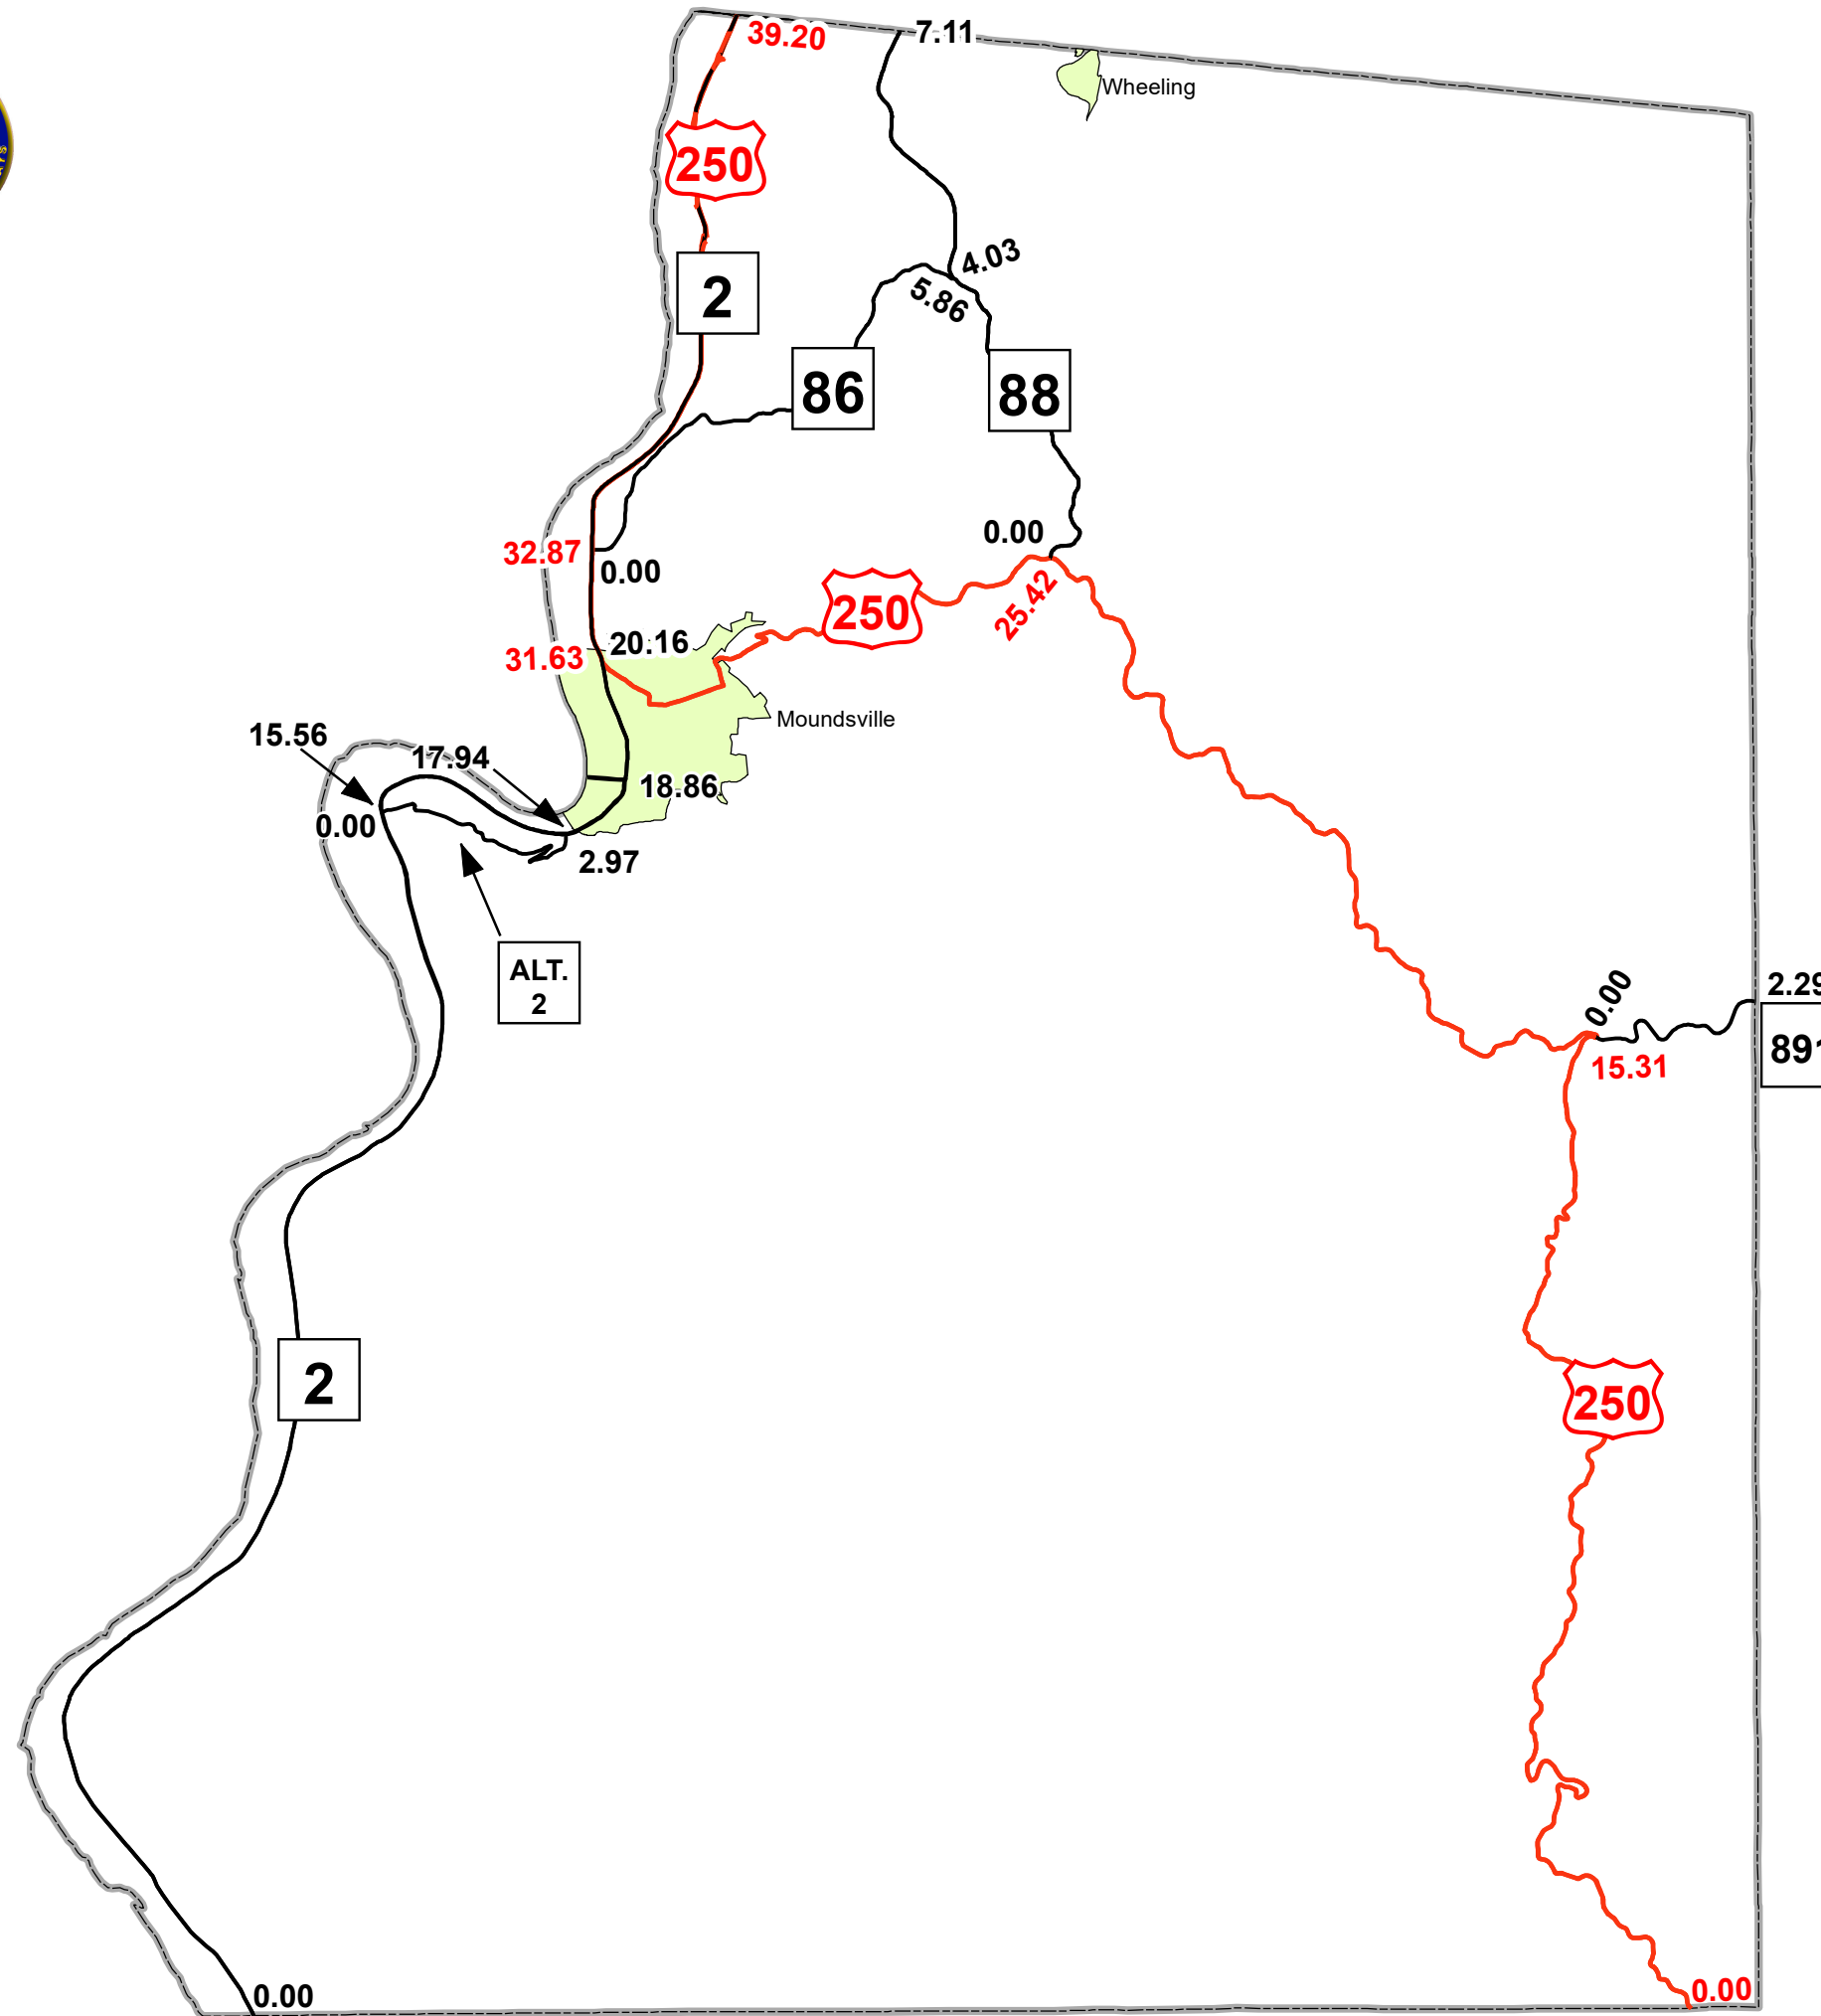

GIS MILEPOINT MAP MARSHALL COUNTY WEST VIRGINIA

PREPARED BY
WEST VIRGINIA DEPARTMENT OF TRANSPORTATION
STRATEGIC SYSTEMS AND TECHNOLOGY DIVISION

IN COOPERATION WITH
US DEPARTMENT OF TRANSPORTATION
FEDERAL HIGHWAY ADMINISTRATION

Legend

- Interstate Routes
- U.S. Routes
- WV State Routes
- Urban Boundary

Last revision date: February 2021
Data as of: January 2021