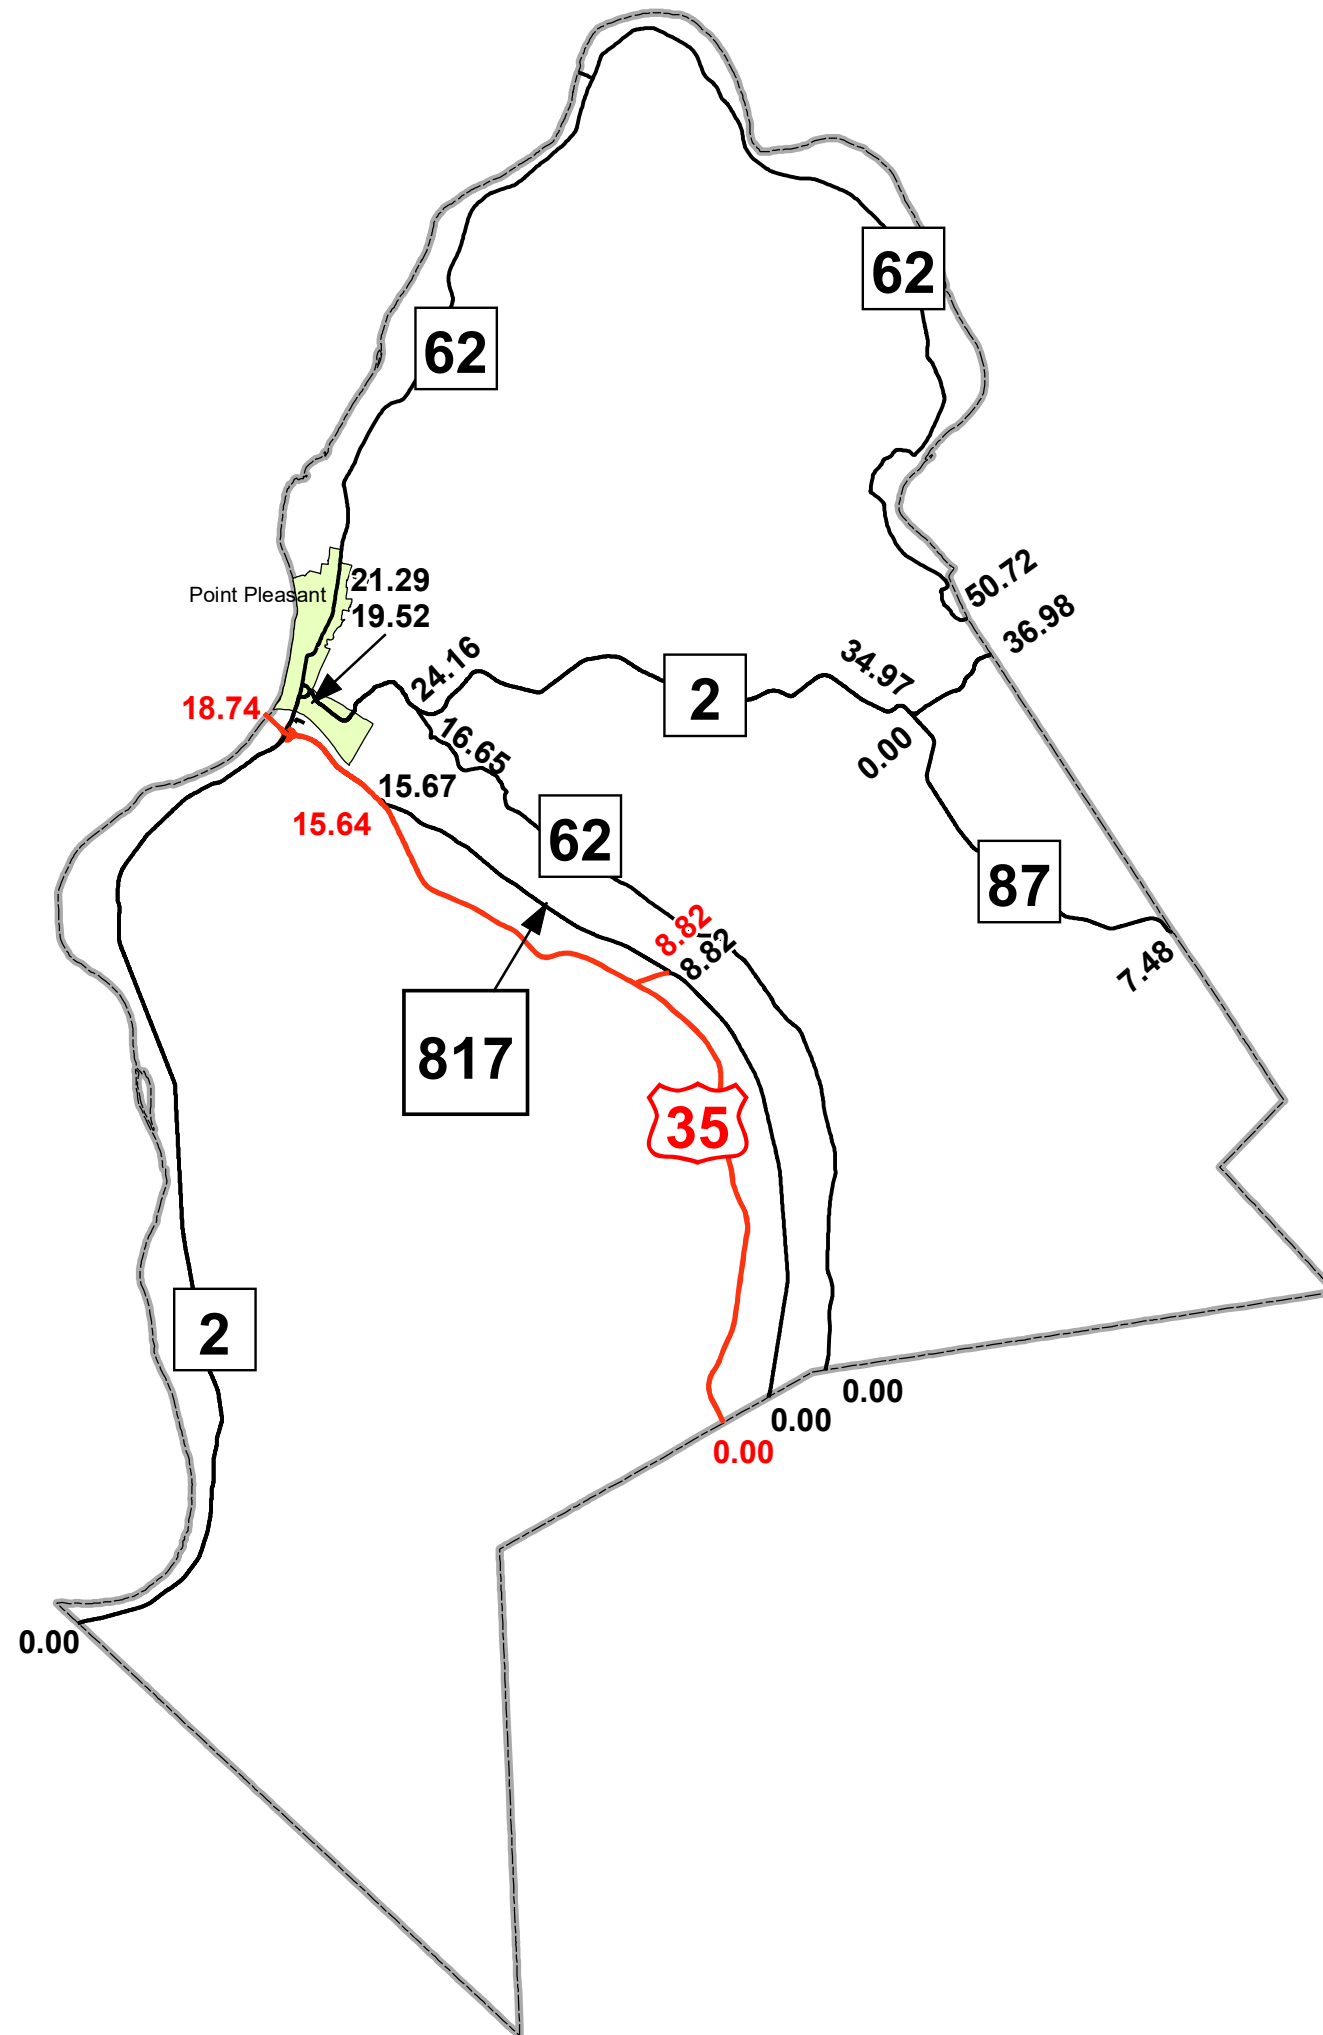

GIS MILEPOINT MAP MASON COUNTY WEST VIRGINIA

PREPARED BY
WEST VIRGINIA DEPARTMENT OF TRANSPORTATION
INFORMATION TECHNOLOGY DIVISION
IN COOPERATION WITH
US DEPARTMENT OF TRANSPORTATION
FEDERAL HIGHWAY ADMINISTRATION

Legend

- Interstate Routes
- U.S. Routes
- WV State Routes
- Urban Boundary

Last revision date: May 2023
Data as of: December 2022