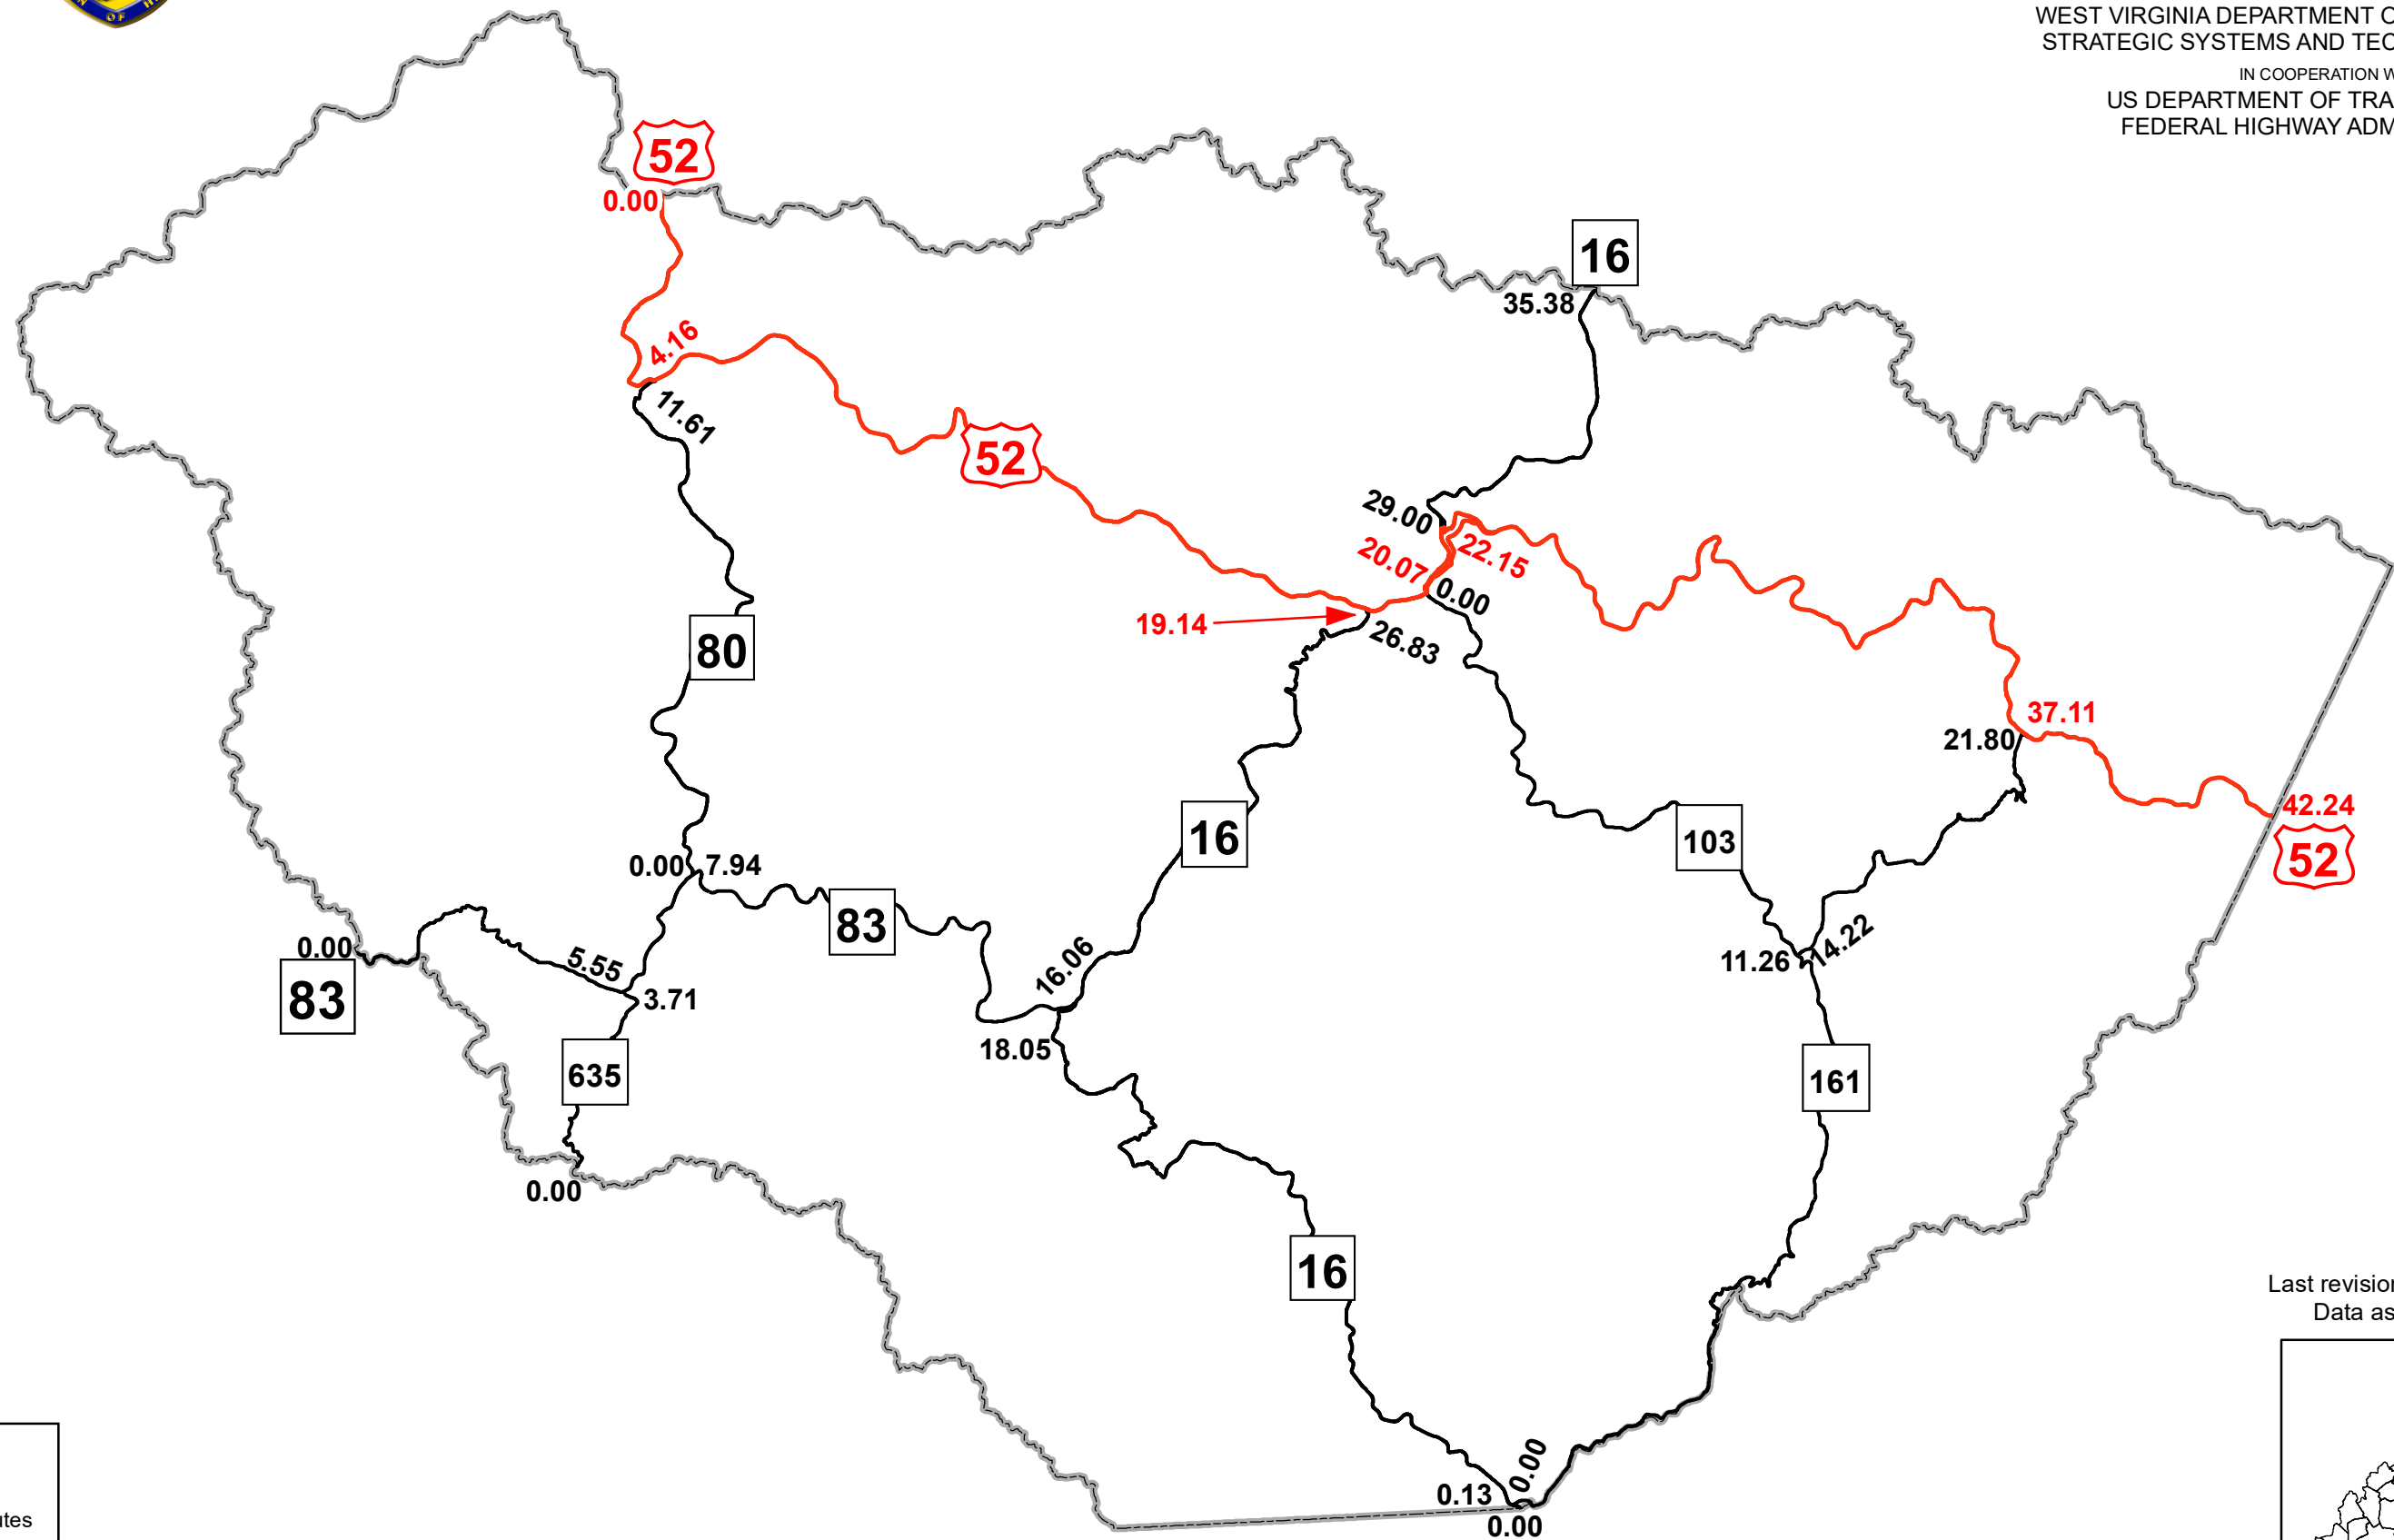

GIS MILEPOINT MAP MCDOWELL COUNTY WEST VIRGINIA

PREPARED BY
WEST VIRGINIA DEPARTMENT OF TRANSPORTATION
STRATEGIC SYSTEMS AND TECHNOLOGY DIVISION

IN COOPERATION WITH
US DEPARTMENT OF TRANSPORTATION
FEDERAL HIGHWAY ADMINISTRATION

Legend

- Interstate Routes
- U.S. Routes
- WV State Routes

Last revision date: February 2021
Data as of: January 2021