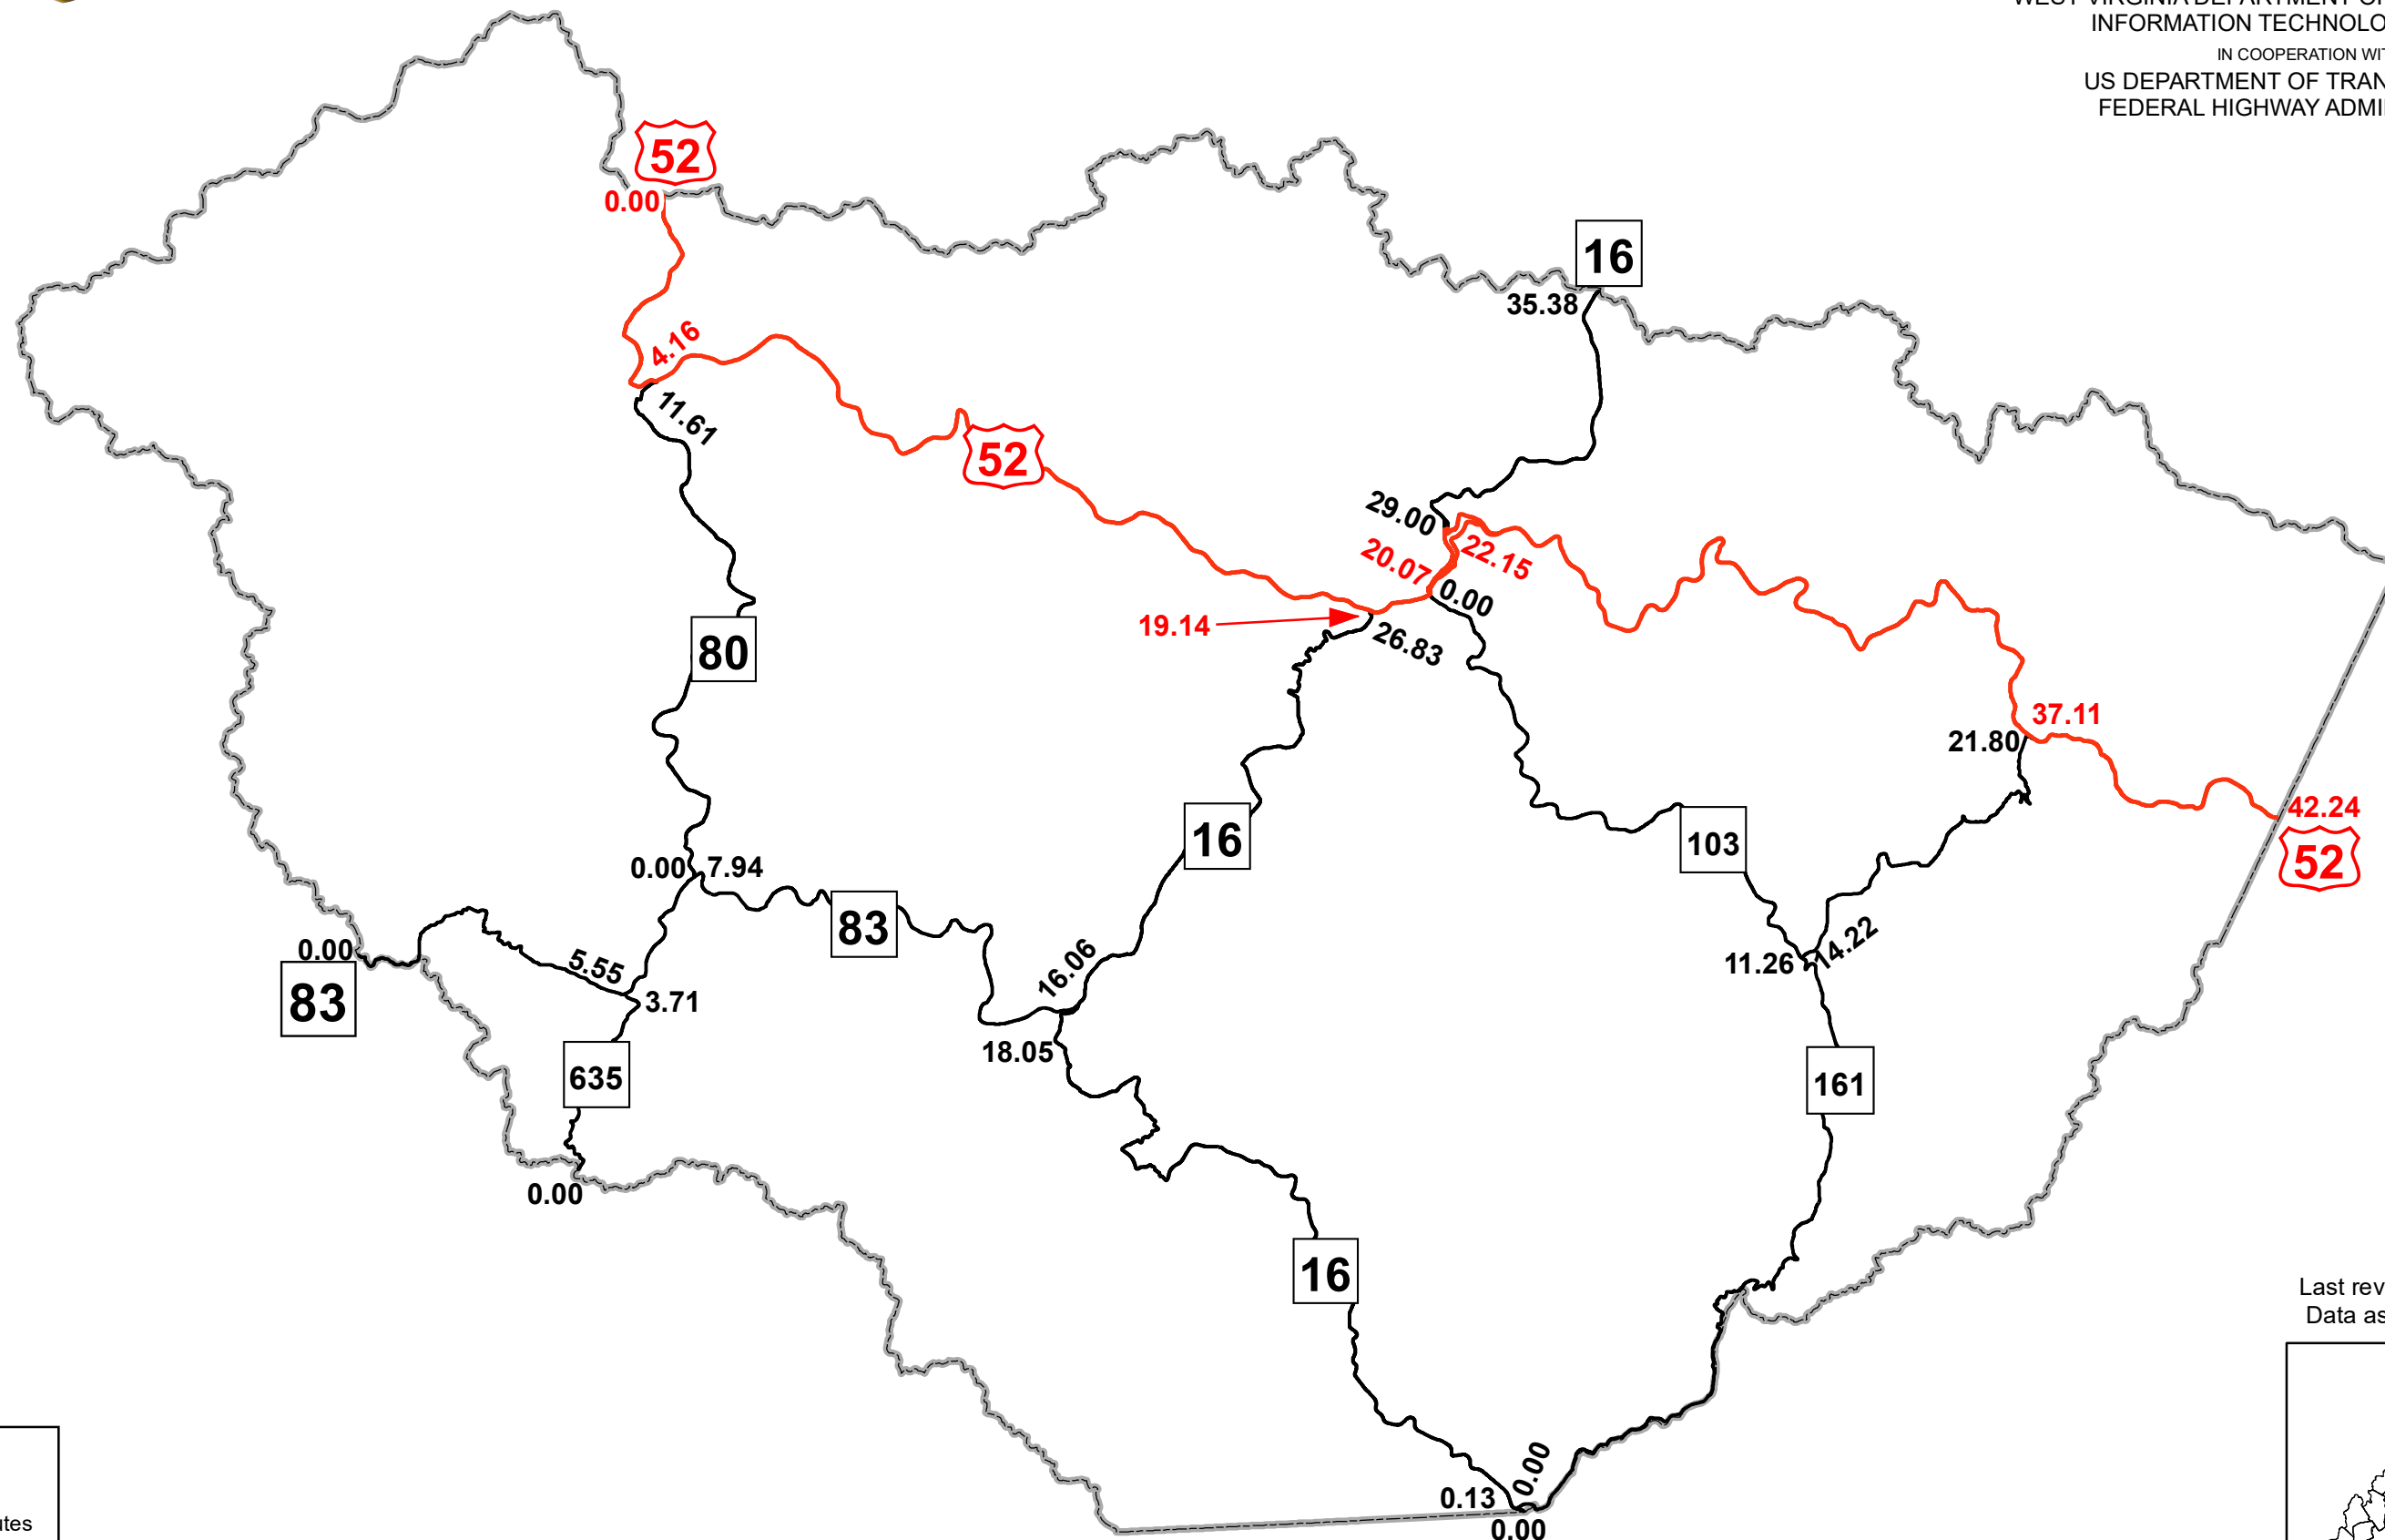

GIS MILEPOINT MAP MCDOWELL COUNTY WEST VIRGINIA

PREPARED BY
WEST VIRGINIA DEPARTMENT OF TRANSPORTATION
INFORMATION TECHNOLOGY DIVISION
IN COOPERATION WITH
US DEPARTMENT OF TRANSPORTATION
FEDERAL HIGHWAY ADMINISTRATION

Legend

- Interstate Routes
- U.S. Routes
- WV State Routes

Last revision date: May 2023
Data as of: December 2022