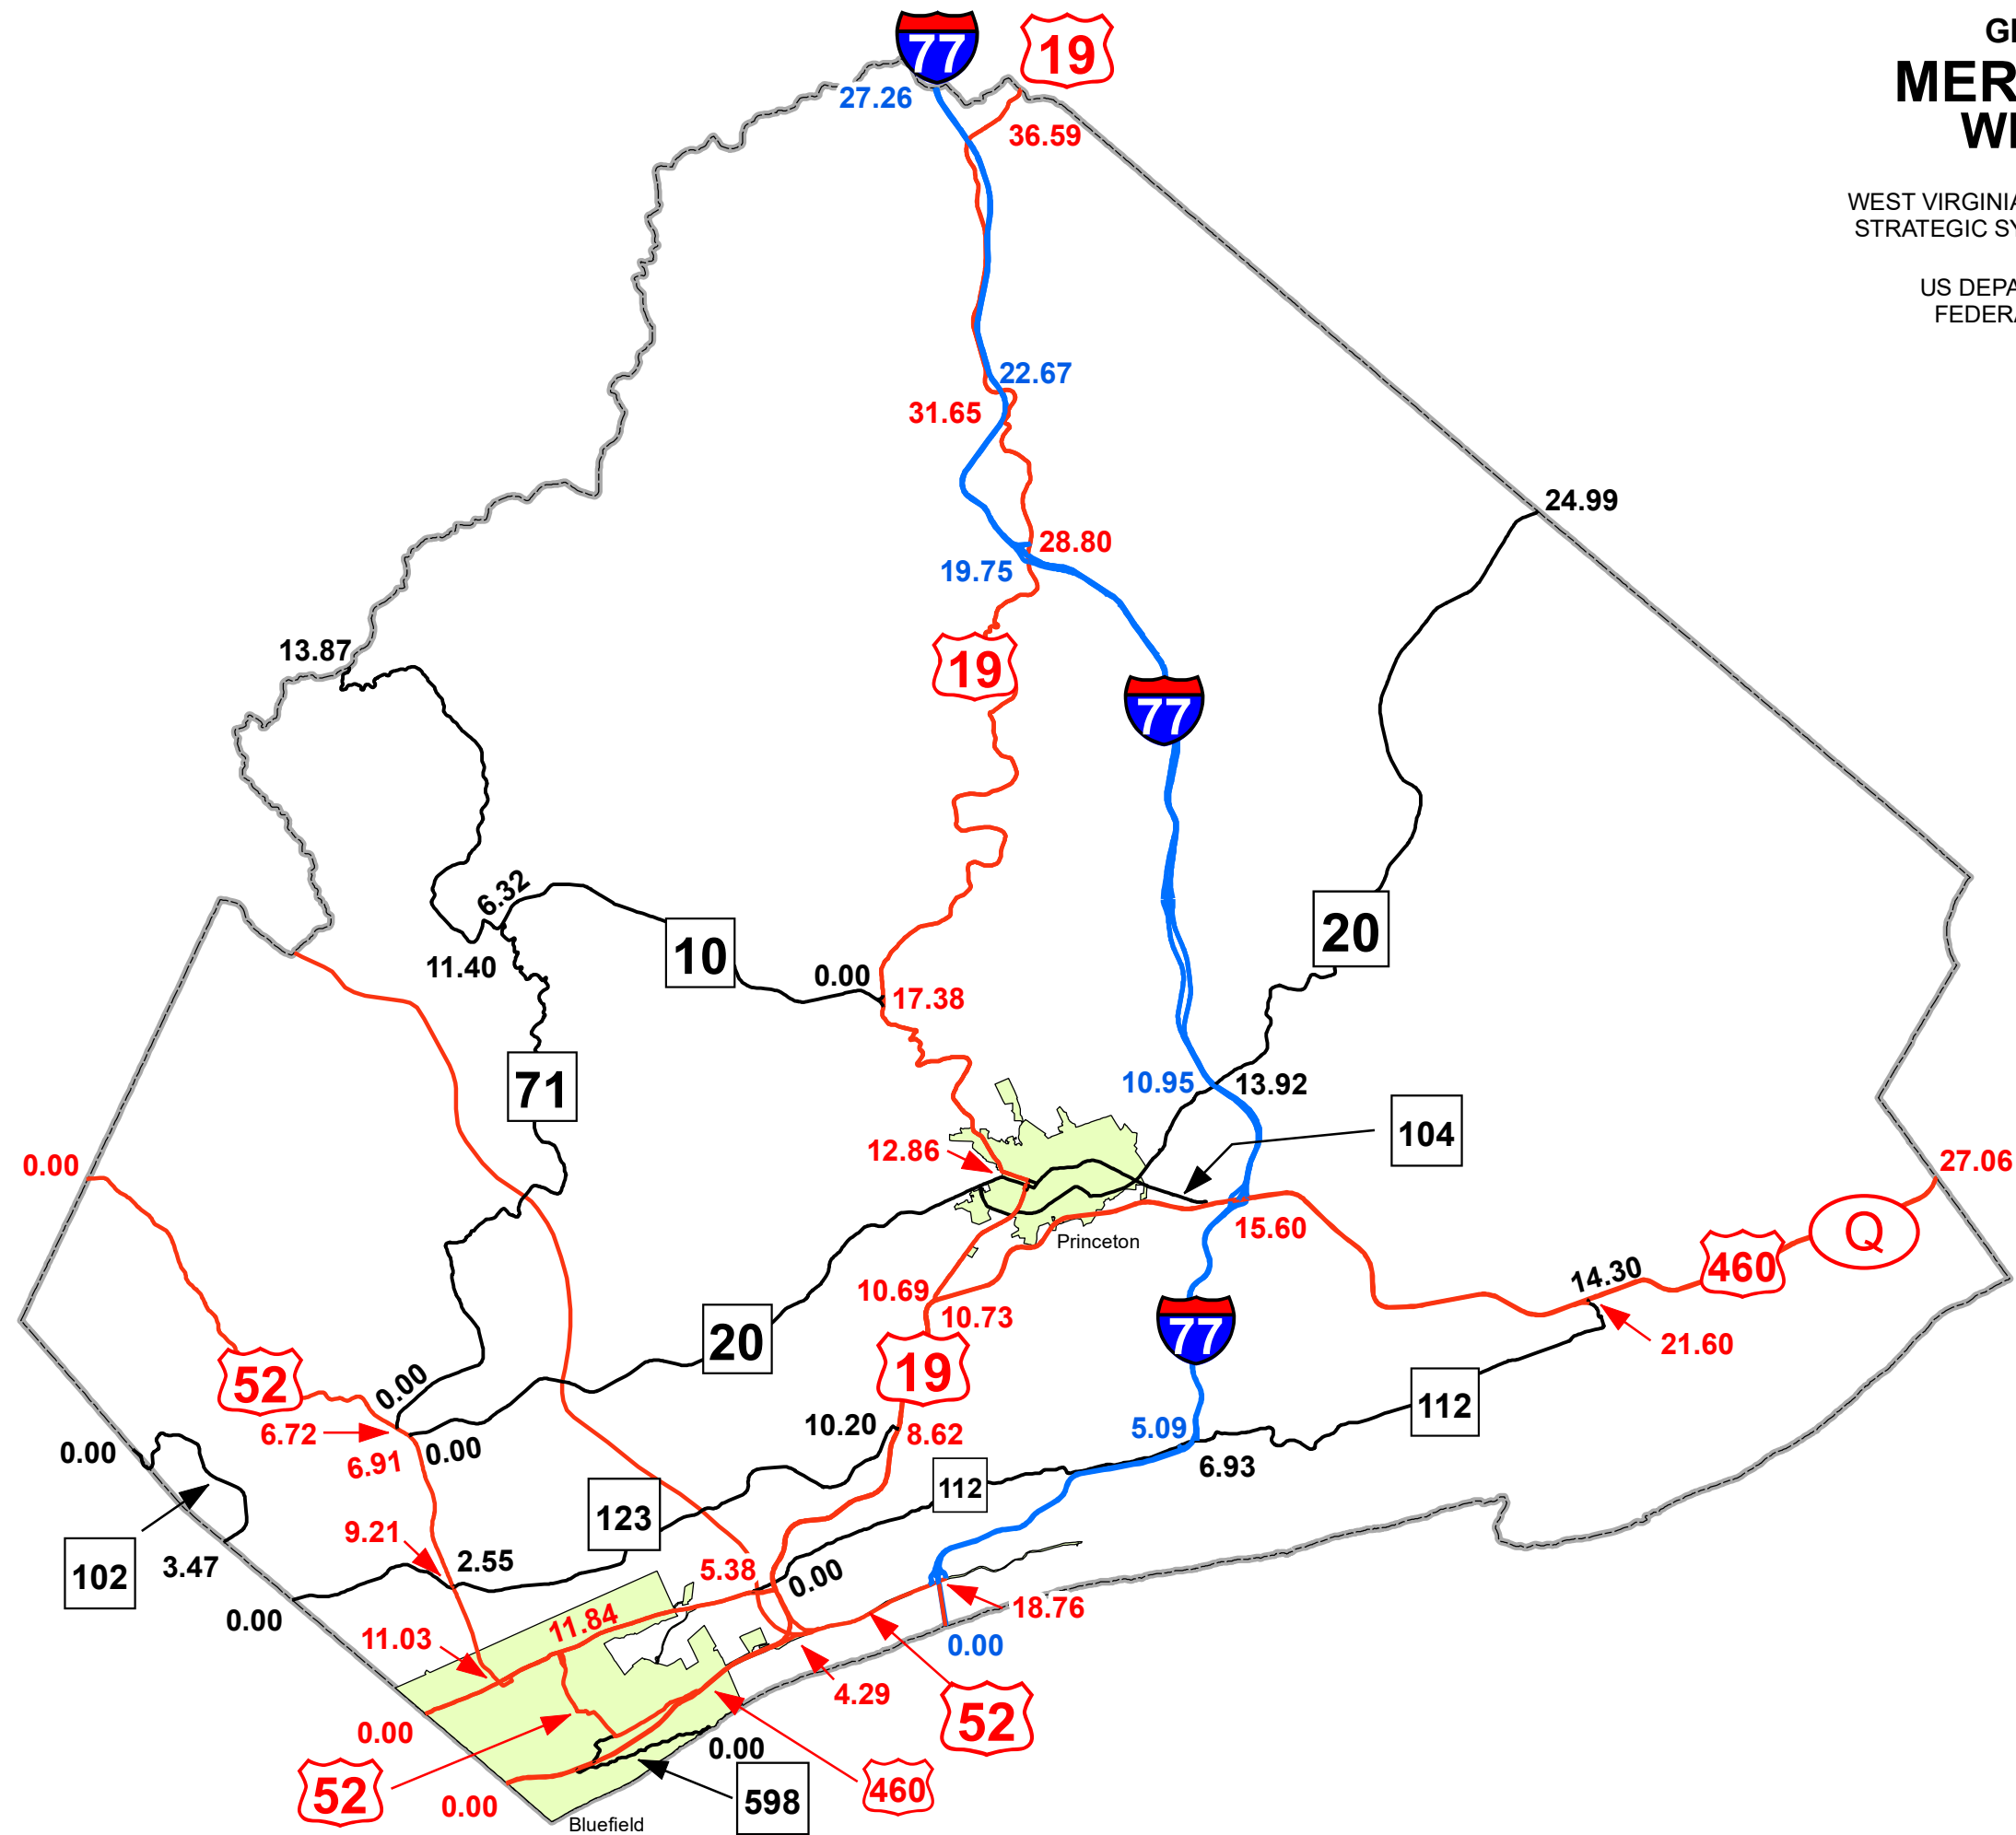

GIS MILEPOINT MAP MERCER COUNTY WEST VIRGINIA

PREPARED BY
WEST VIRGINIA DEPARTMENT OF TRANSPORTATION
STRATEGIC SYSTEMS AND TECHNOLOGY DIVISION

IN COOPERATION WITH
US DEPARTMENT OF TRANSPORTATION
FEDERAL HIGHWAY ADMINISTRATION

Legend

- Interstate Routes
- U.S. Routes
- WV State Routes
- Urban Boundary

Last revision date: February 2021
Data as of: January 2021