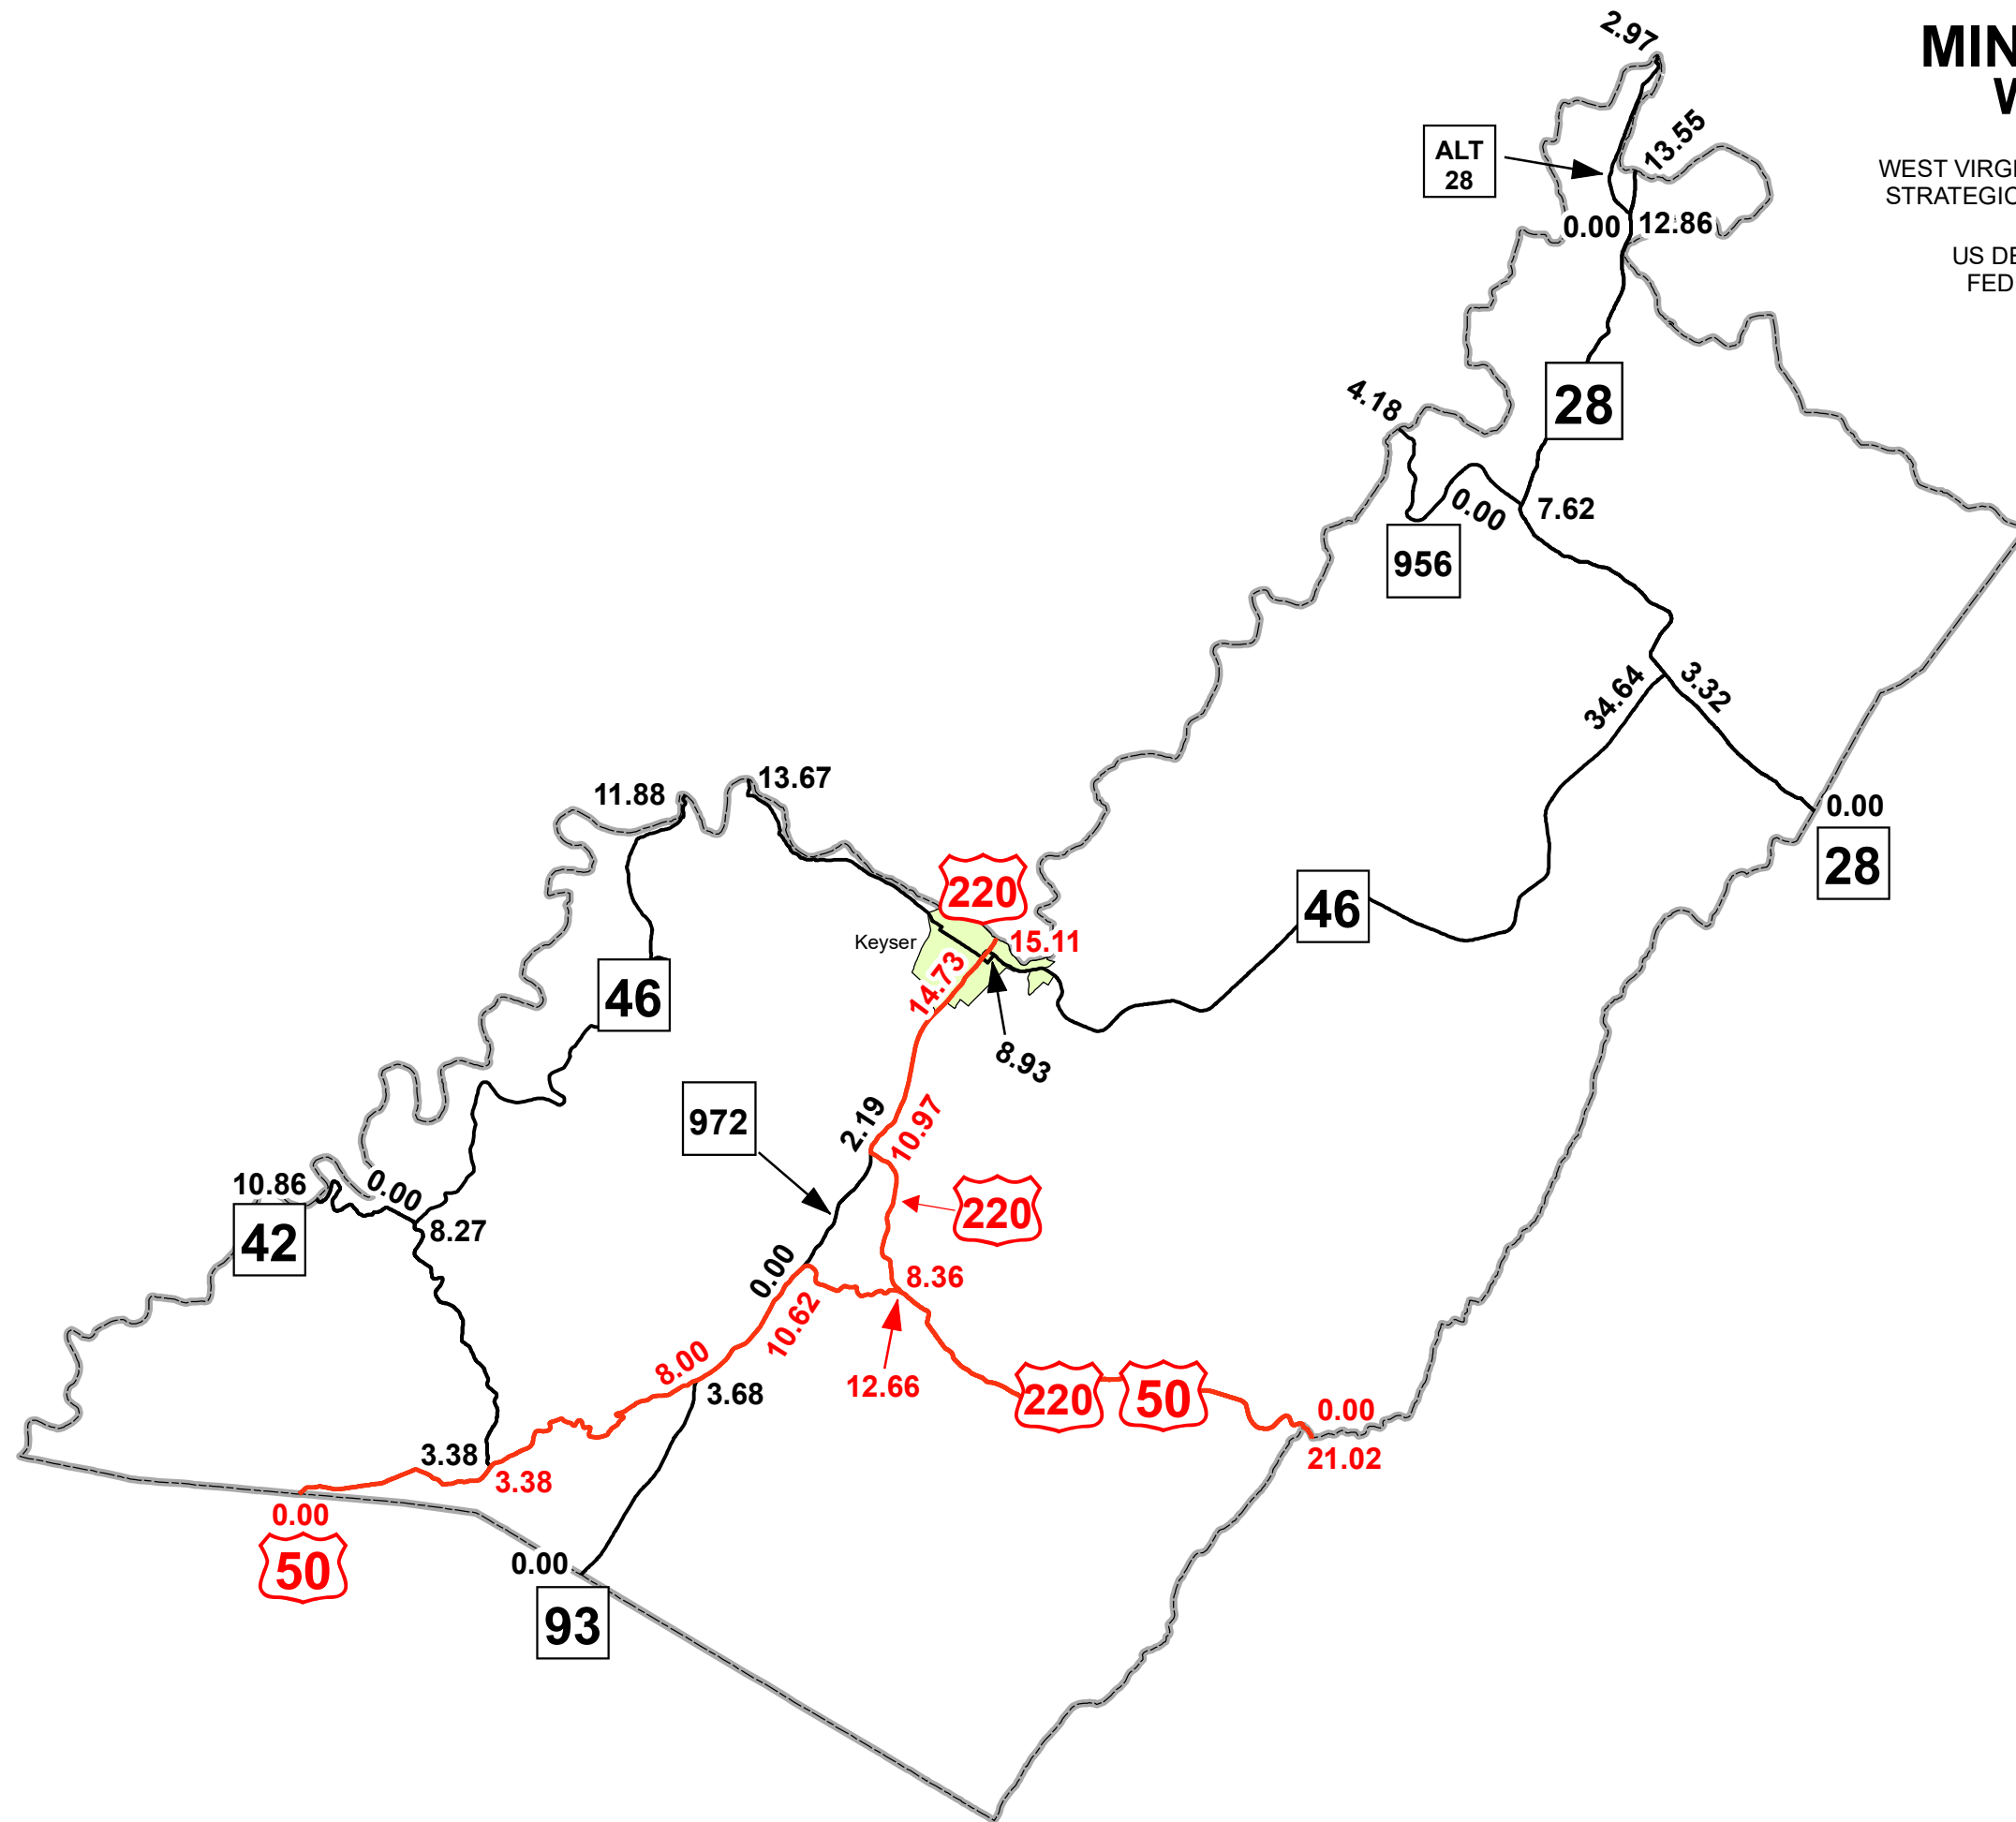

GIS MILEPOINT MAP MINERAL COUNTY WEST VIRGINIA

PREPARED BY
WEST VIRGINIA DEPARTMENT OF TRANSPORTATION
STRATEGIC SYSTEMS AND TECHNOLOGY DIVISION

IN COOPERATION WITH
US DEPARTMENT OF TRANSPORTATION
FEDERAL HIGHWAY ADMINISTRATION

Legend

- Interstate Routes
- U.S. Routes
- WV State Routes
- Urban Boundary

Last revision date: February 2021
Data as of: January 2021