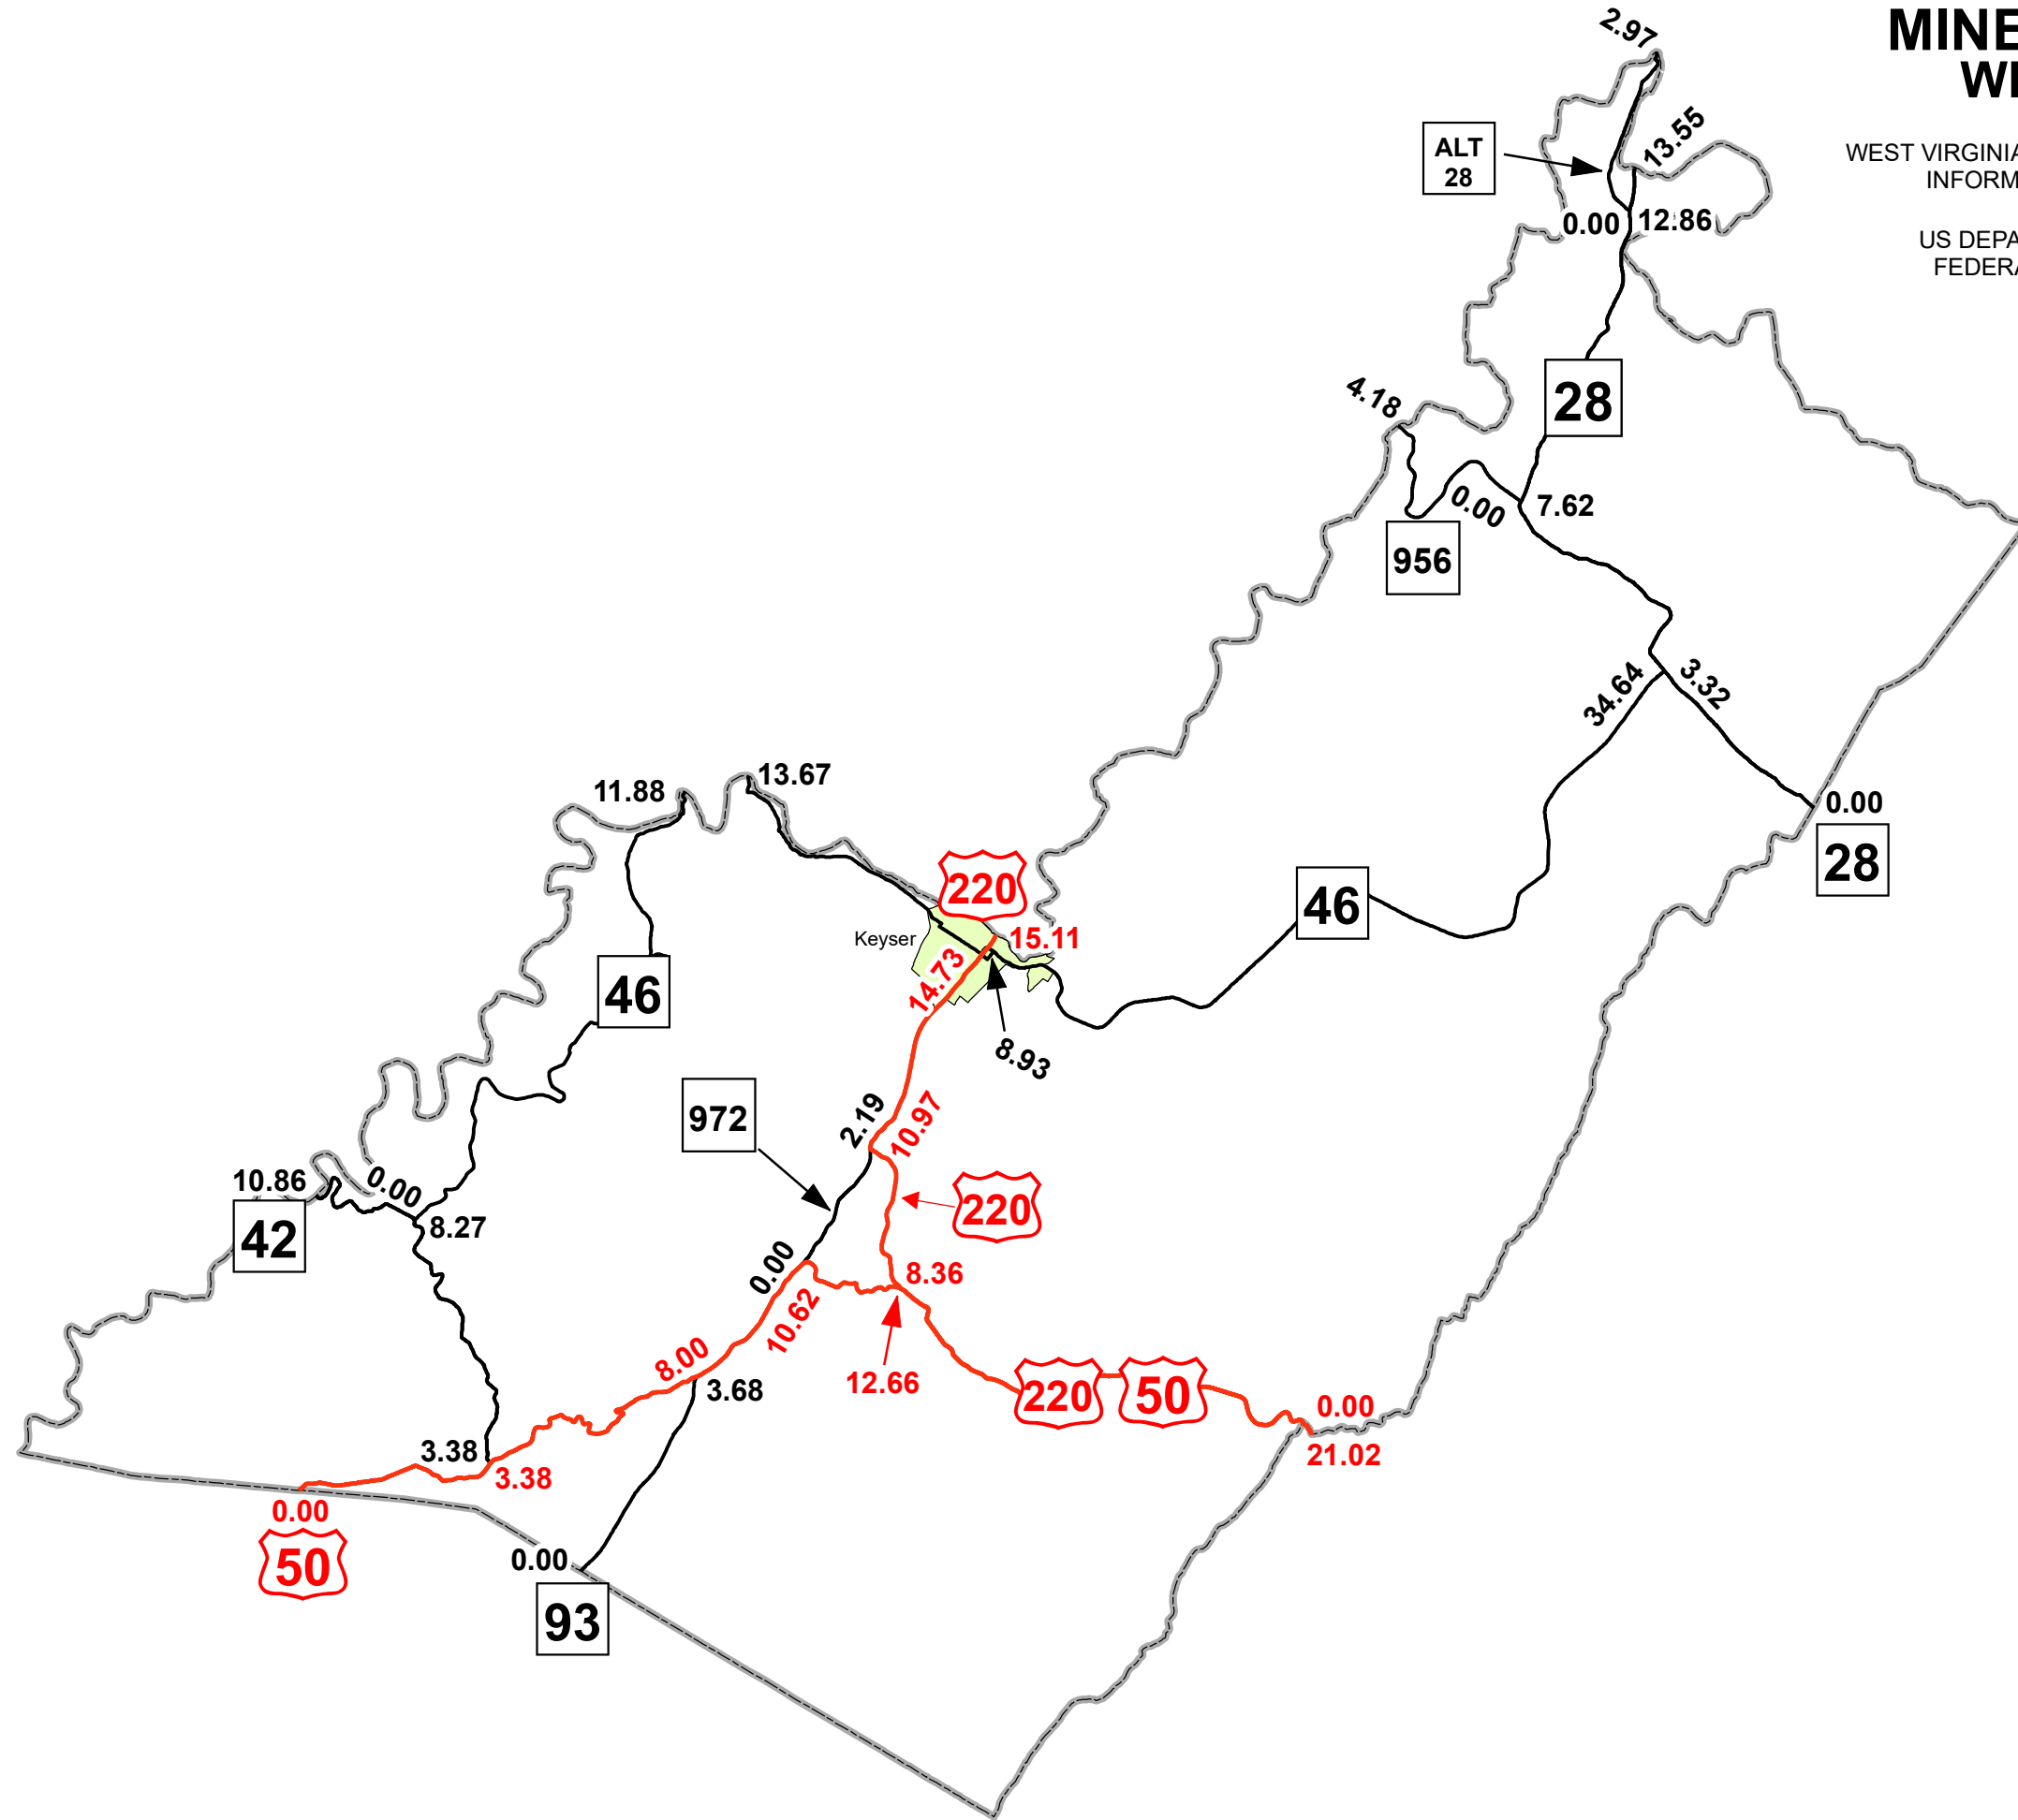

GIS MILEPOINT MAP MINERAL COUNTY WEST VIRGINIA

PREPARED BY
WEST VIRGINIA DEPARTMENT OF TRANSPORTATION
INFORMATION TECHNOLOGY DIVISION
IN COOPERATION WITH
US DEPARTMENT OF TRANSPORTATION
FEDERAL HIGHWAY ADMINISTRATION

Legend

- Interstate Routes
- U.S. Routes
- WV State Routes
- Urban Boundary

Last revision date: May 2023
Data as of: December 2022