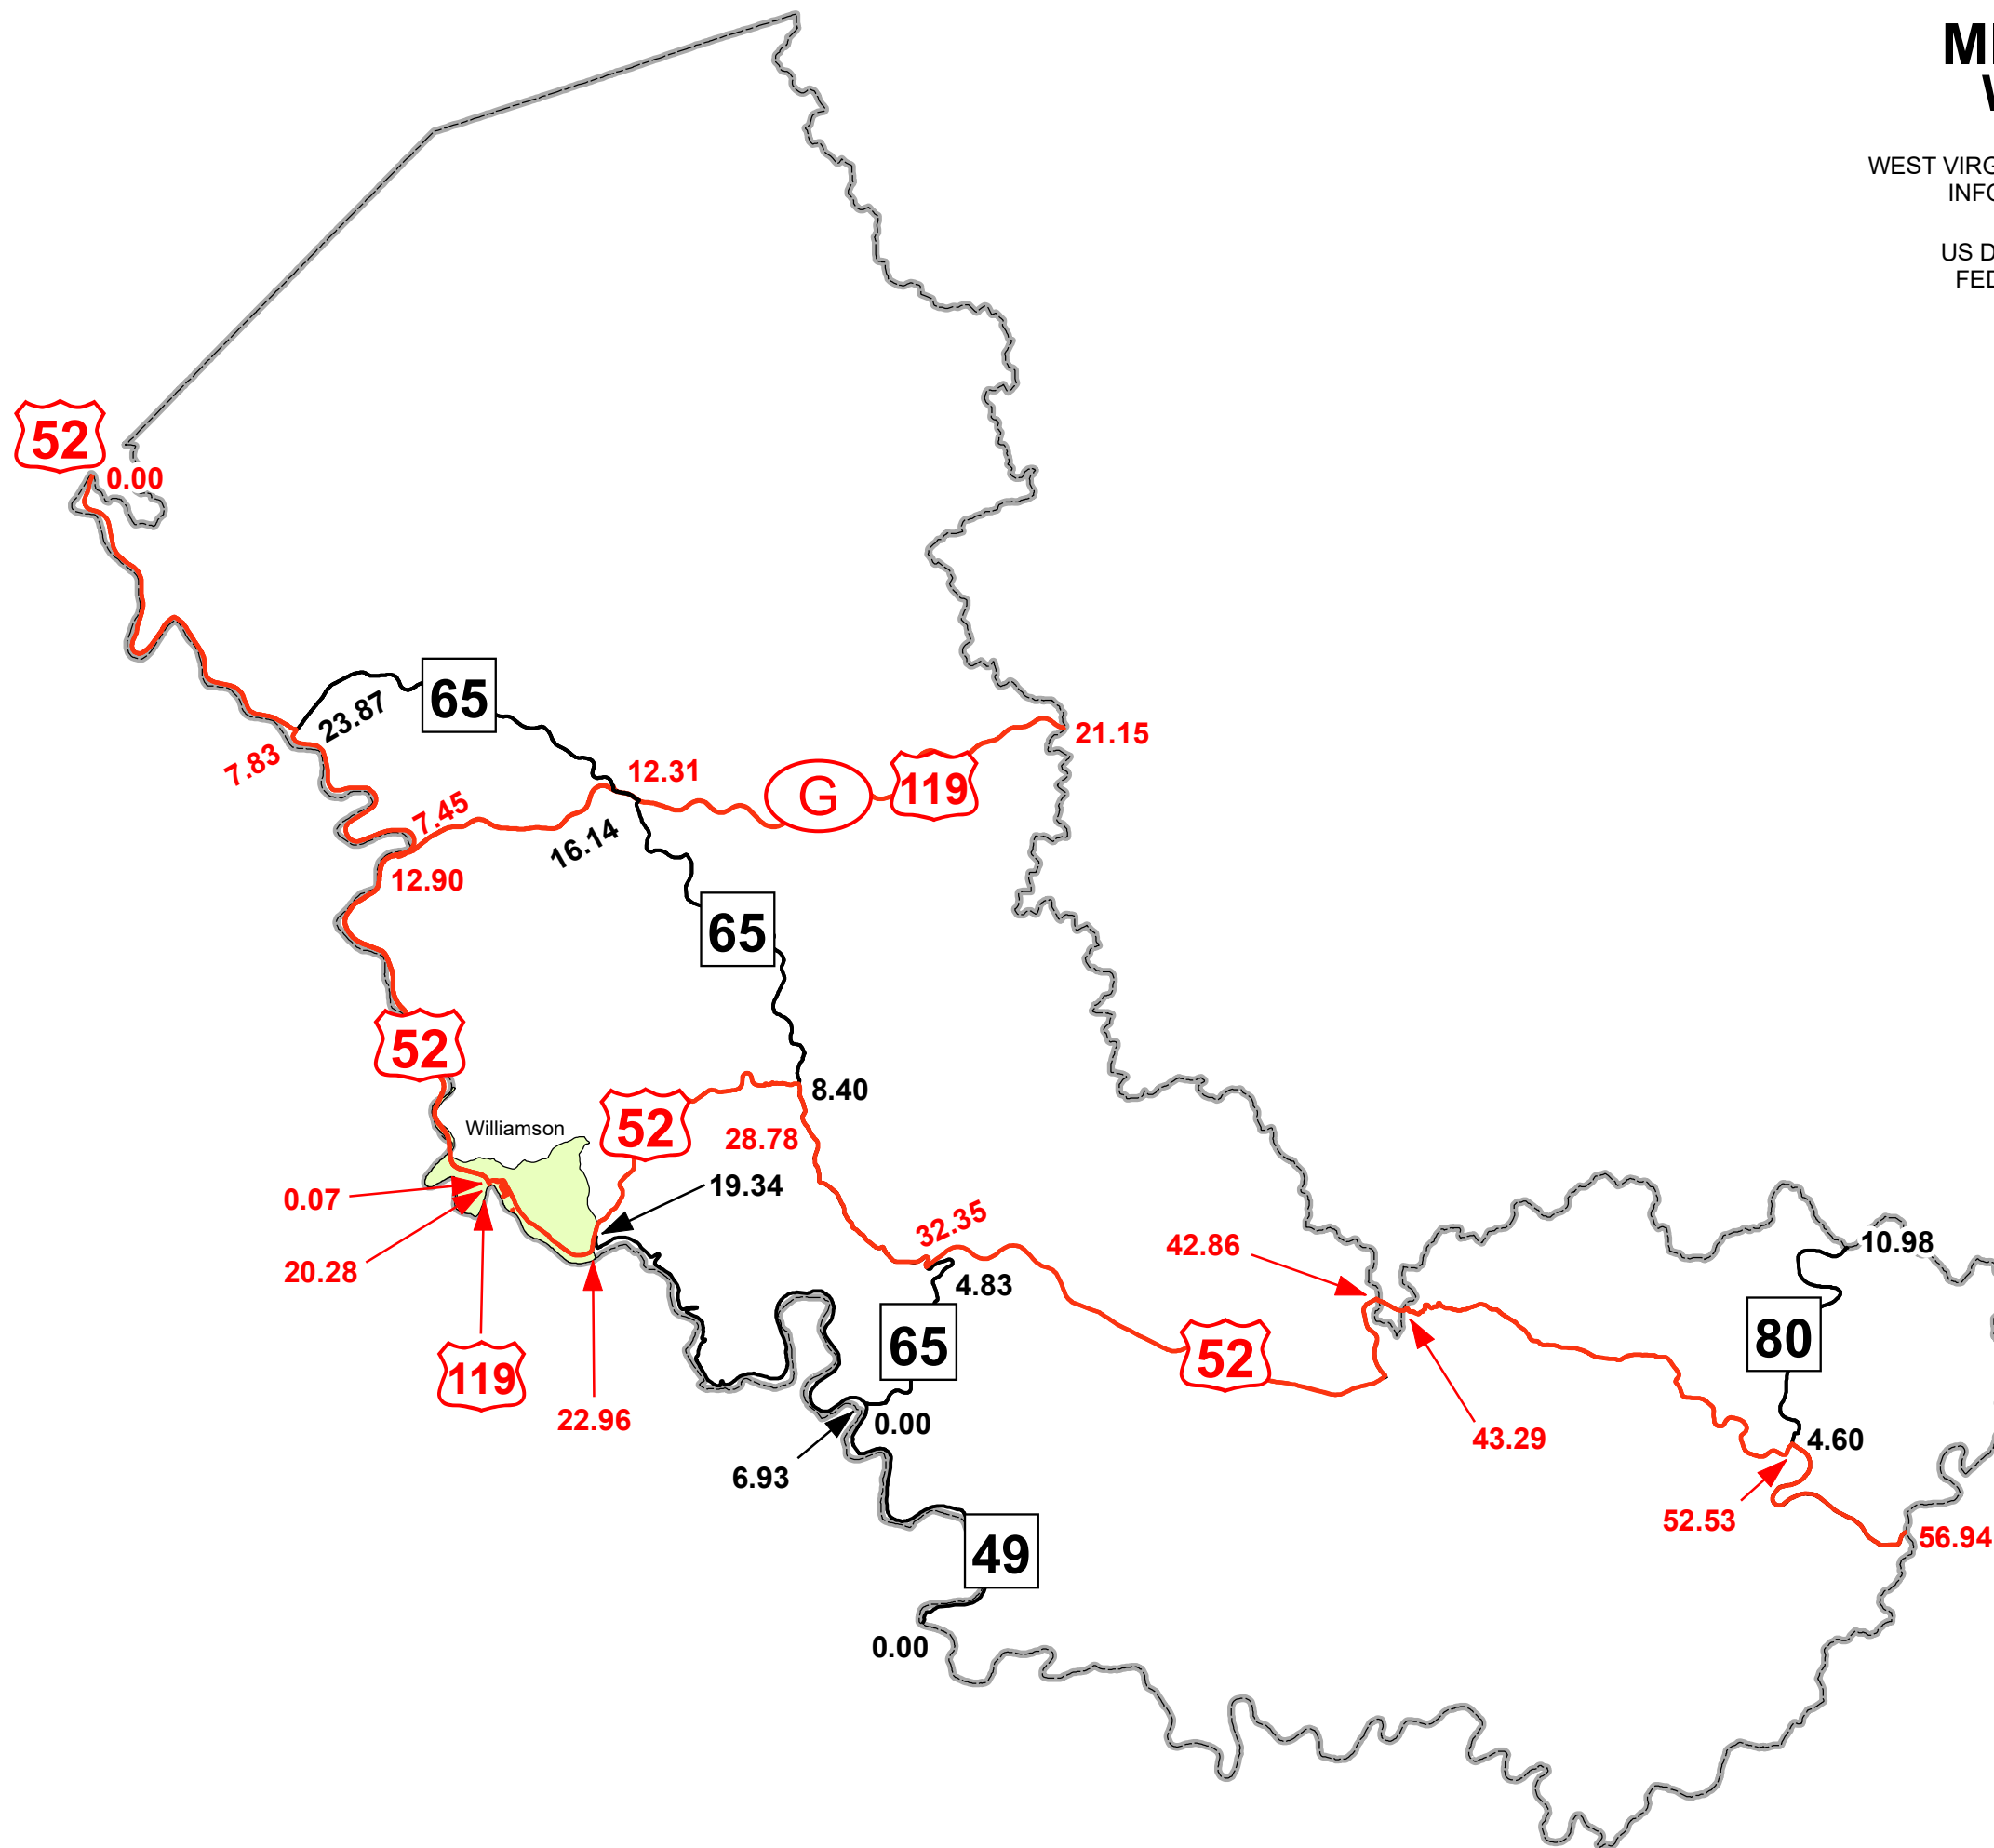

GIS MILEPOINT MAP MINGO COUNTY WEST VIRGINIA

PREPARED BY
WEST VIRGINIA DEPARTMENT OF TRANSPORTATION
INFORMATION TECHNOLOGY DIVISION
IN COOPERATION WITH
US DEPARTMENT OF TRANSPORTATION
FEDERAL HIGHWAY ADMINISTRATION

Legend

- Interstate Routes
- U.S. Routes
- WV State Routes
- Urban Boundary

Last revision date: May 2023
Data as of: December 2022