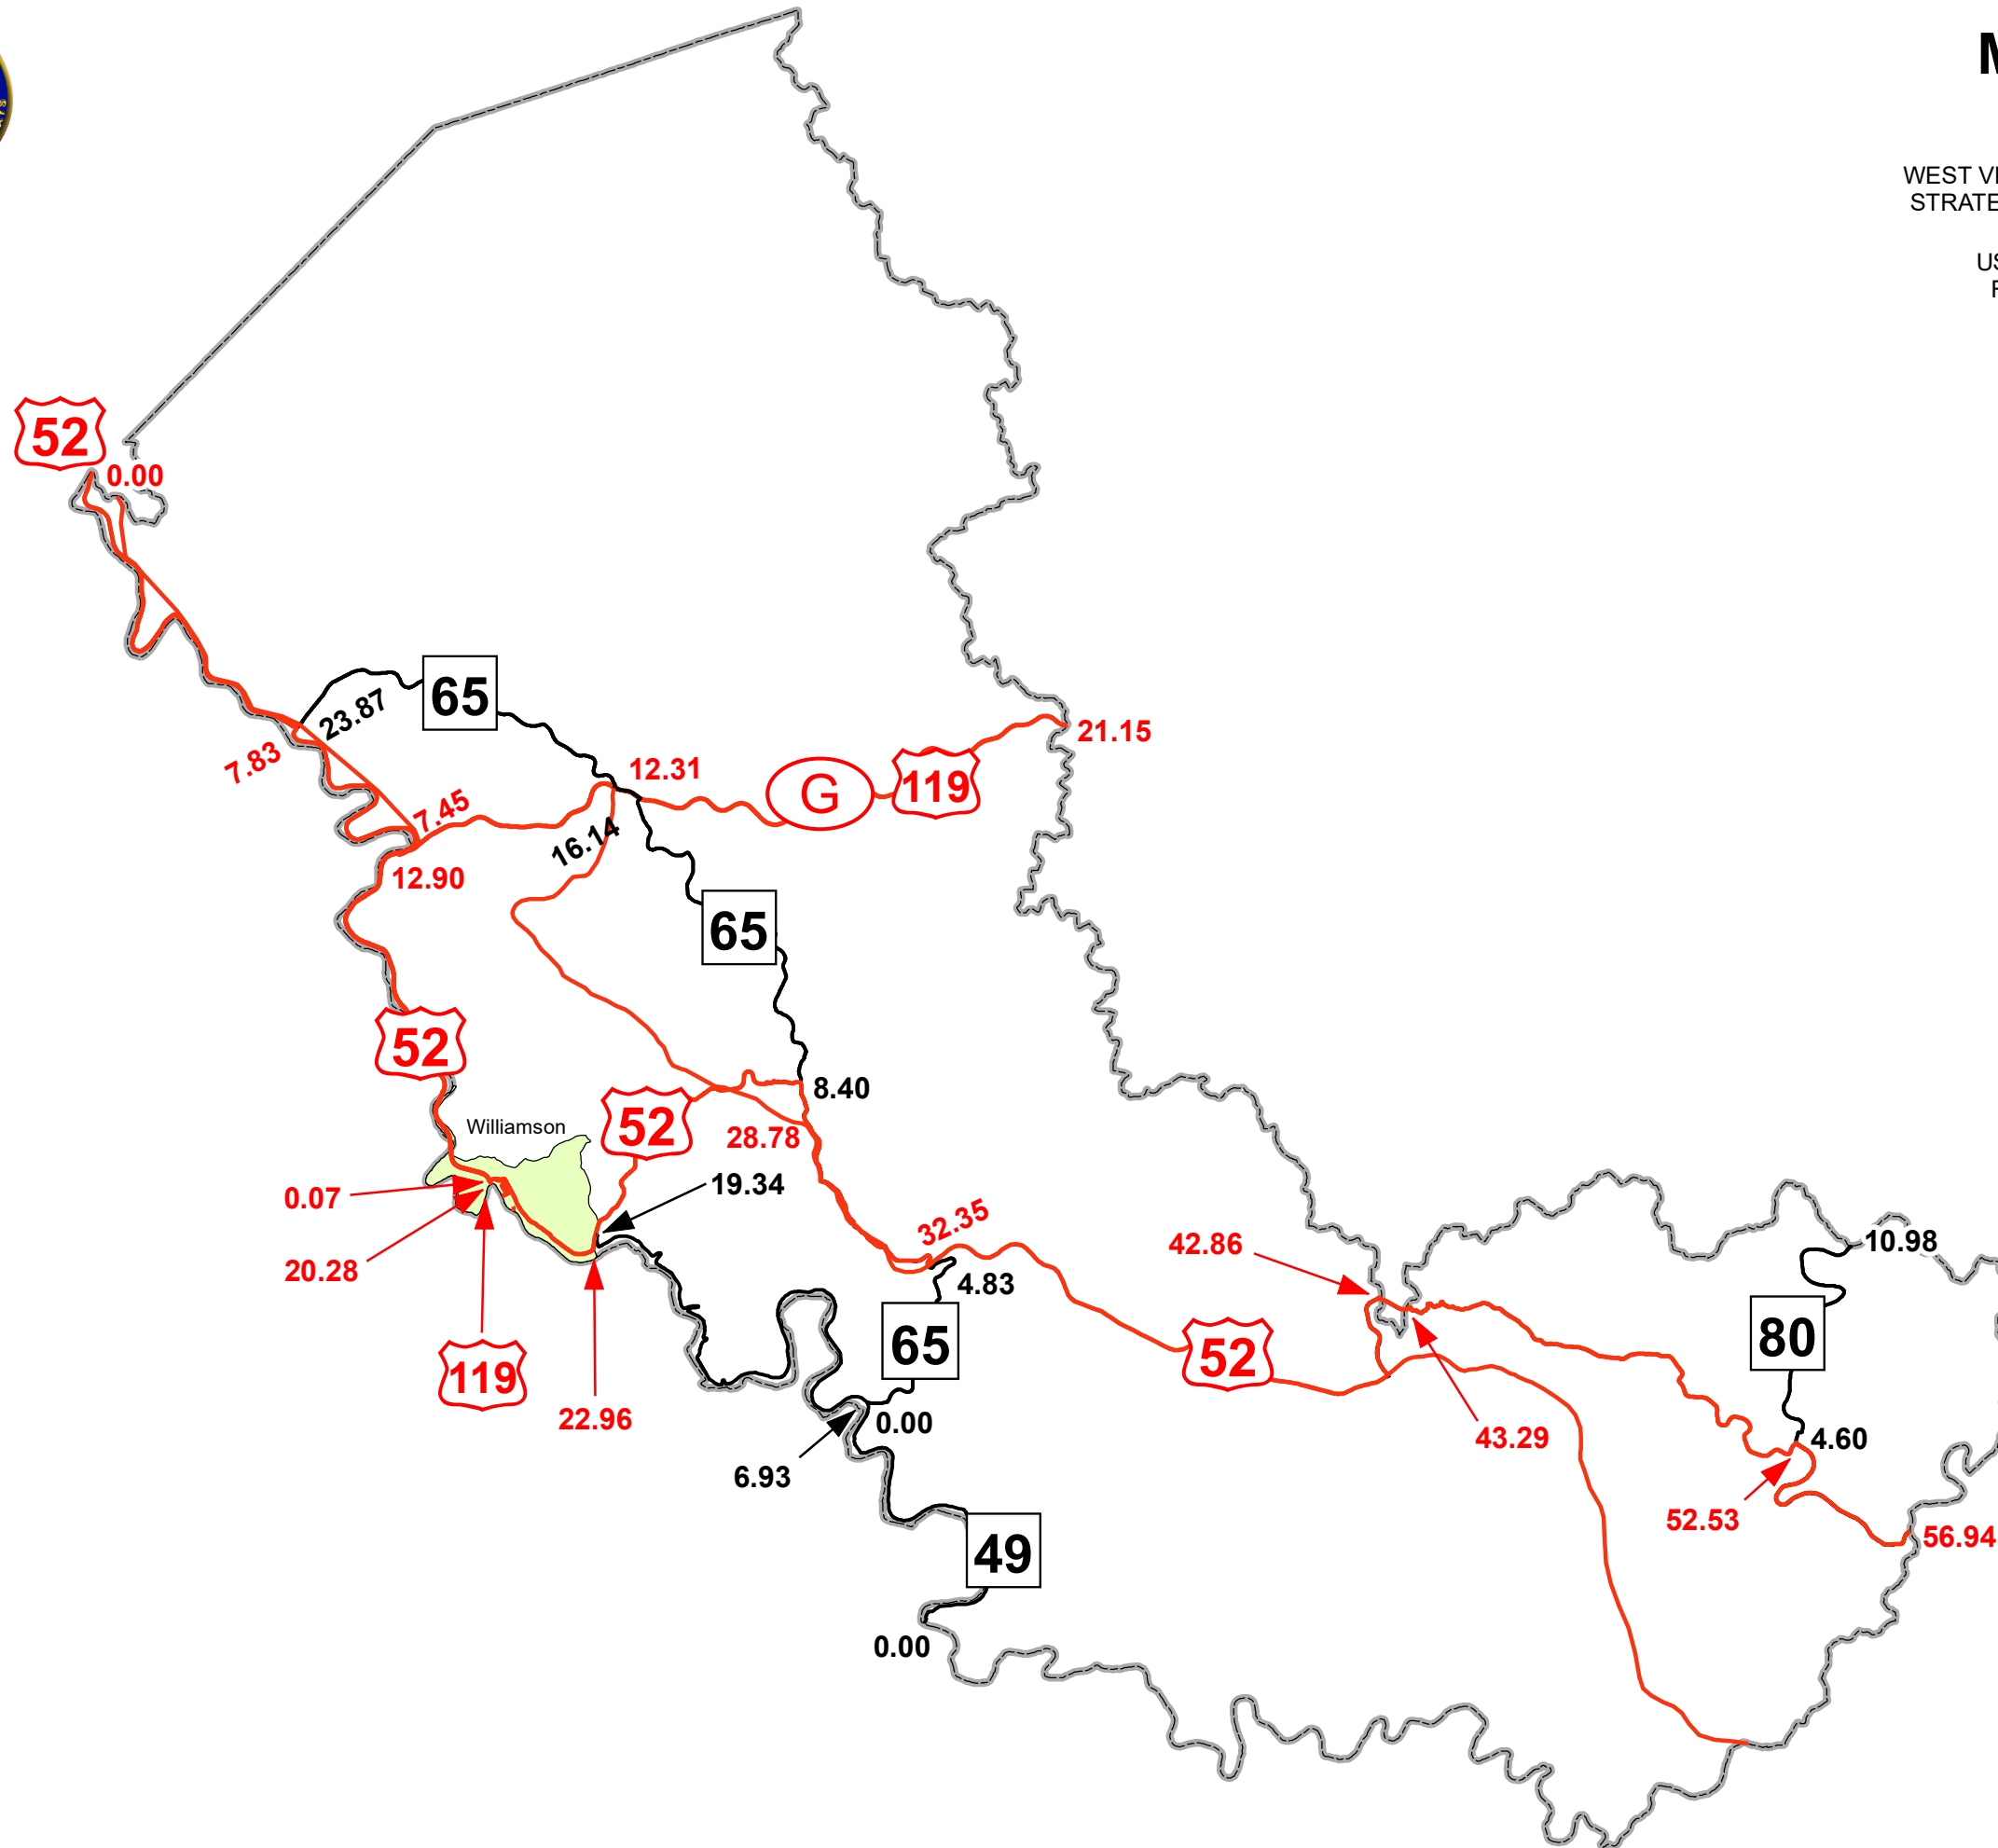

# GIS MILEPOINT MAP MINGO COUNTY WEST VIRGINIA

PREPARED BY  
WEST VIRGINIA DEPARTMENT OF TRANSPORTATION  
STRATEGIC SYSTEMS AND TECHNOLOGY DIVISION

IN COOPERATION WITH  
US DEPARTMENT OF TRANSPORTATION  
FEDERAL HIGHWAY ADMINISTRATION

**Legend**

- Interstate Routes
- U.S. Routes
- WV State Routes
- Urban Boundary

Last revision date: February 2021  
Data as of: January 2021