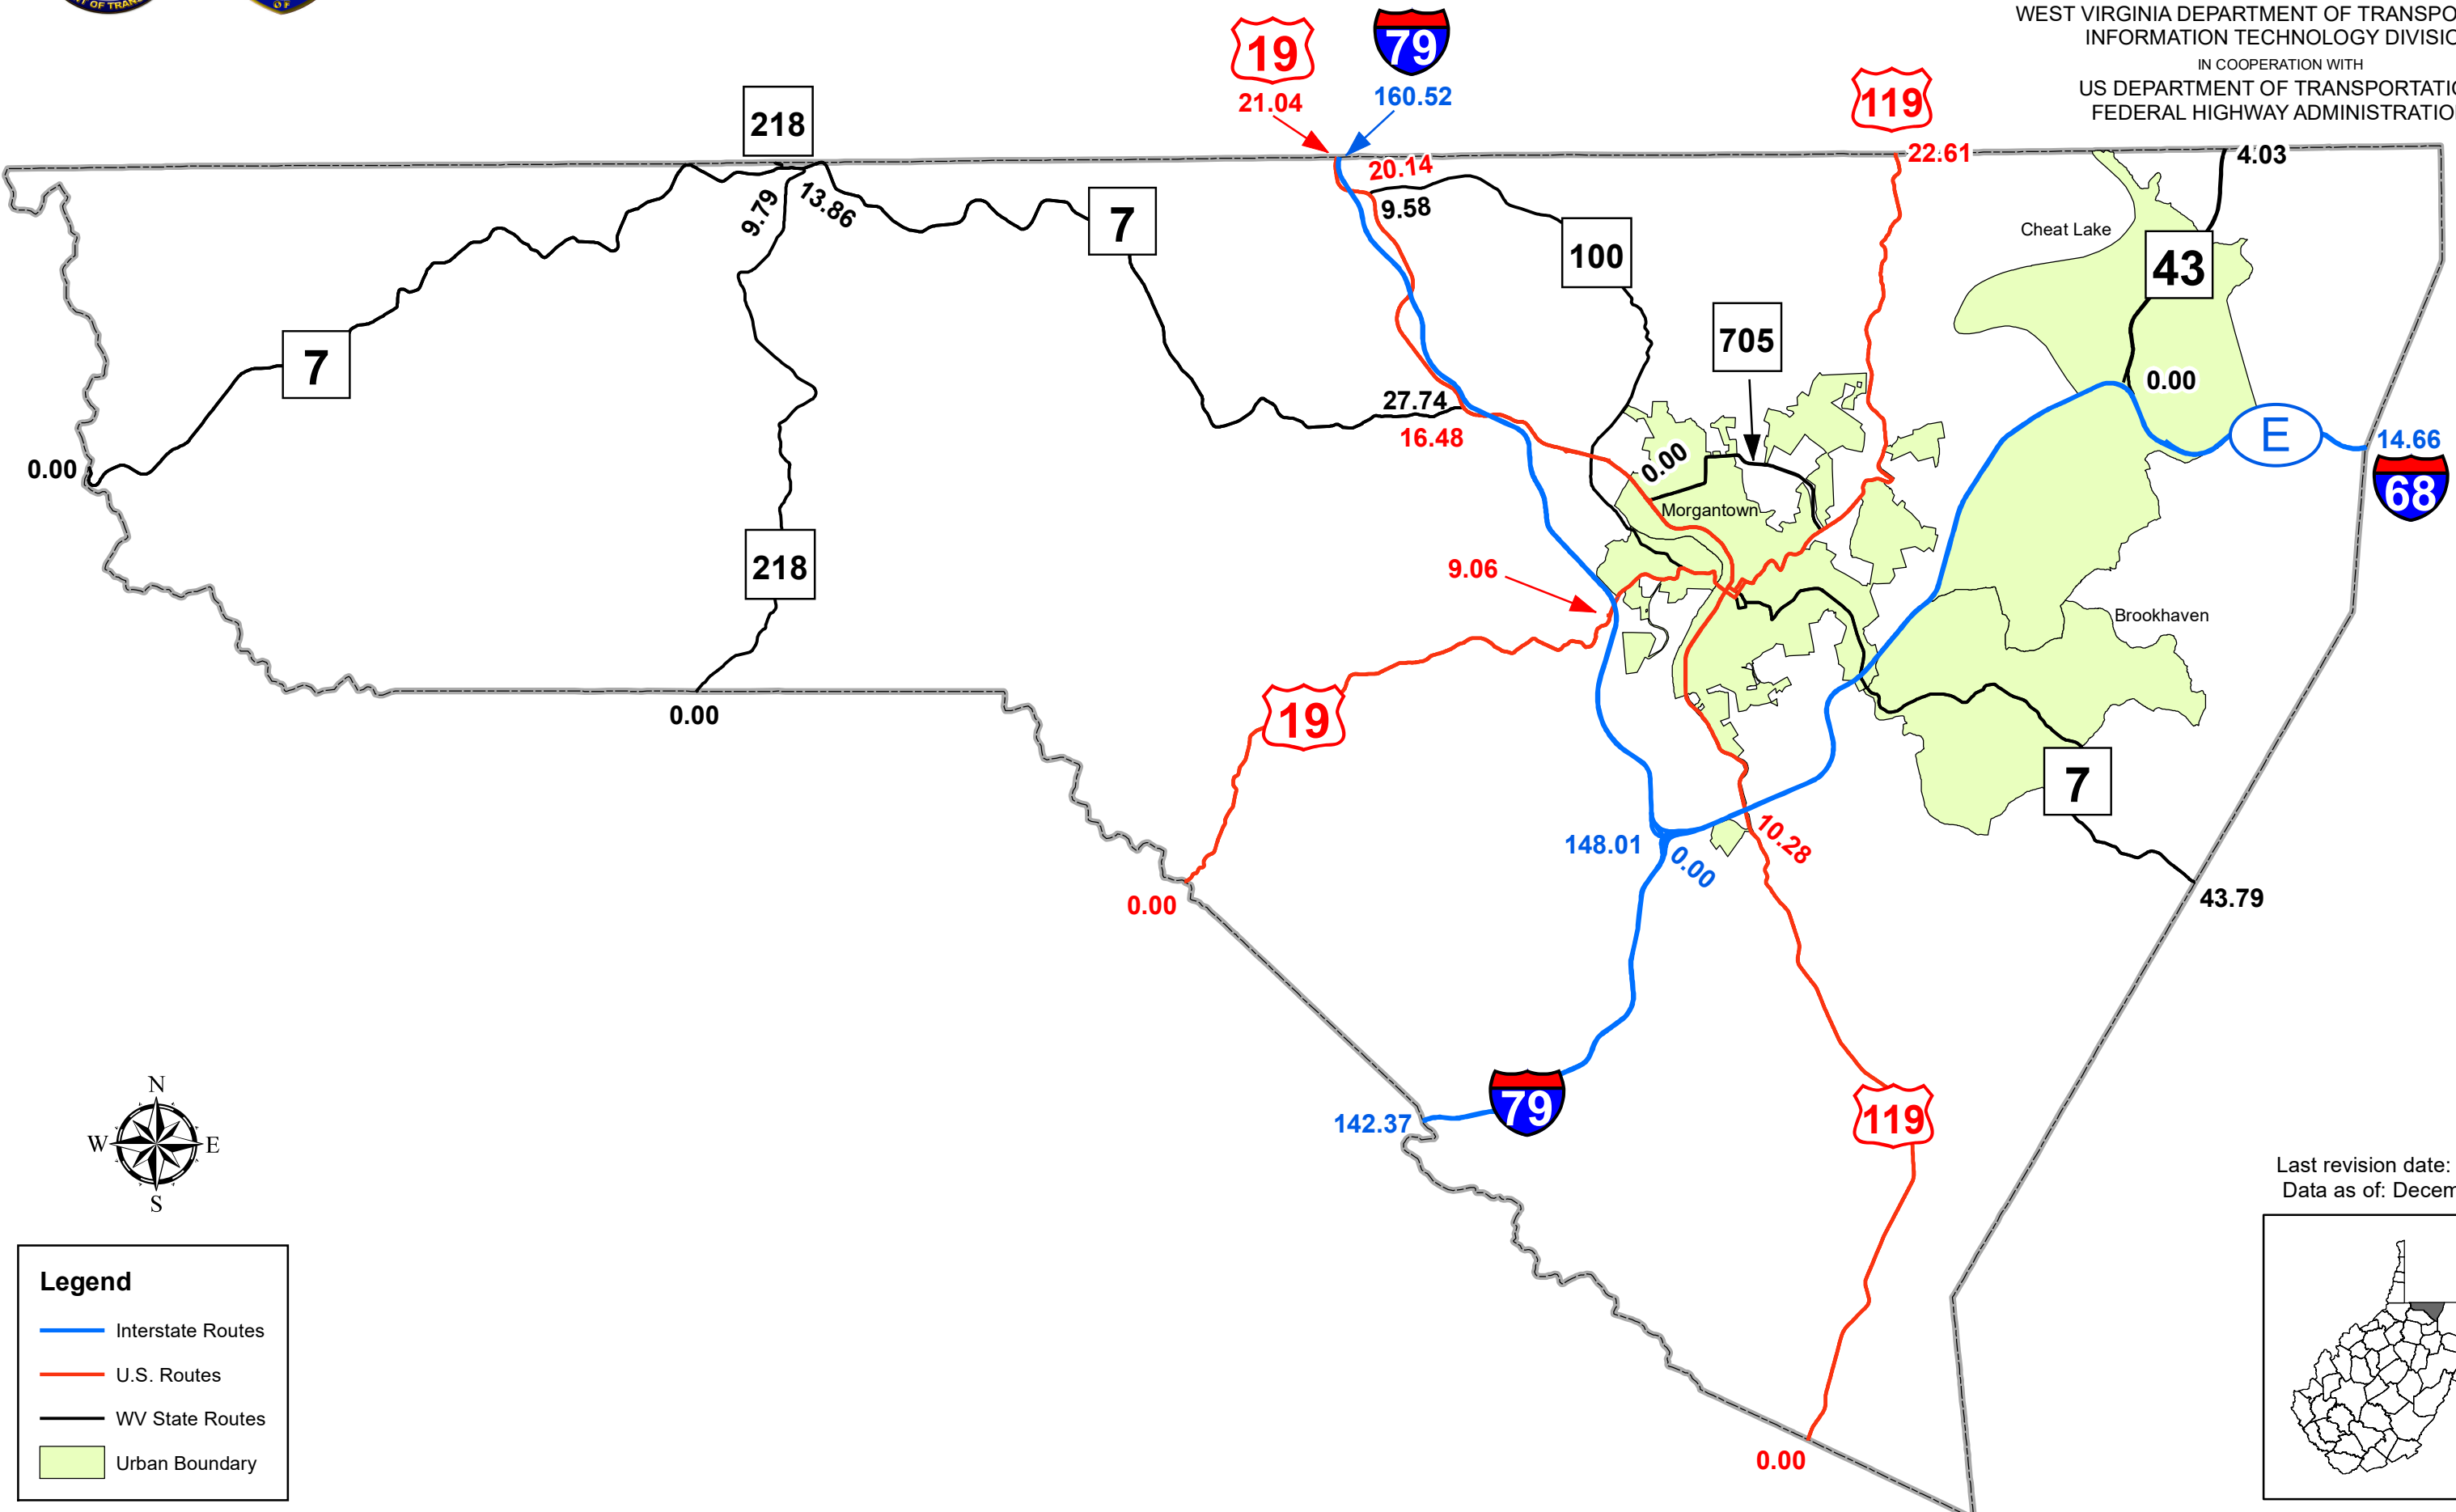

GIS MILEPOINT MAP MONONGALIA COUNTY WEST VIRGINIA

PREPARED BY
WEST VIRGINIA DEPARTMENT OF TRANSPORTATION
INFORMATION TECHNOLOGY DIVISION
IN COOPERATION WITH
US DEPARTMENT OF TRANSPORTATION
FEDERAL HIGHWAY ADMINISTRATION

Legend

- Interstate Routes
- U.S. Routes
- WV State Routes
- Urban Boundary

Last revision date: May 2023
Data as of: December 2022