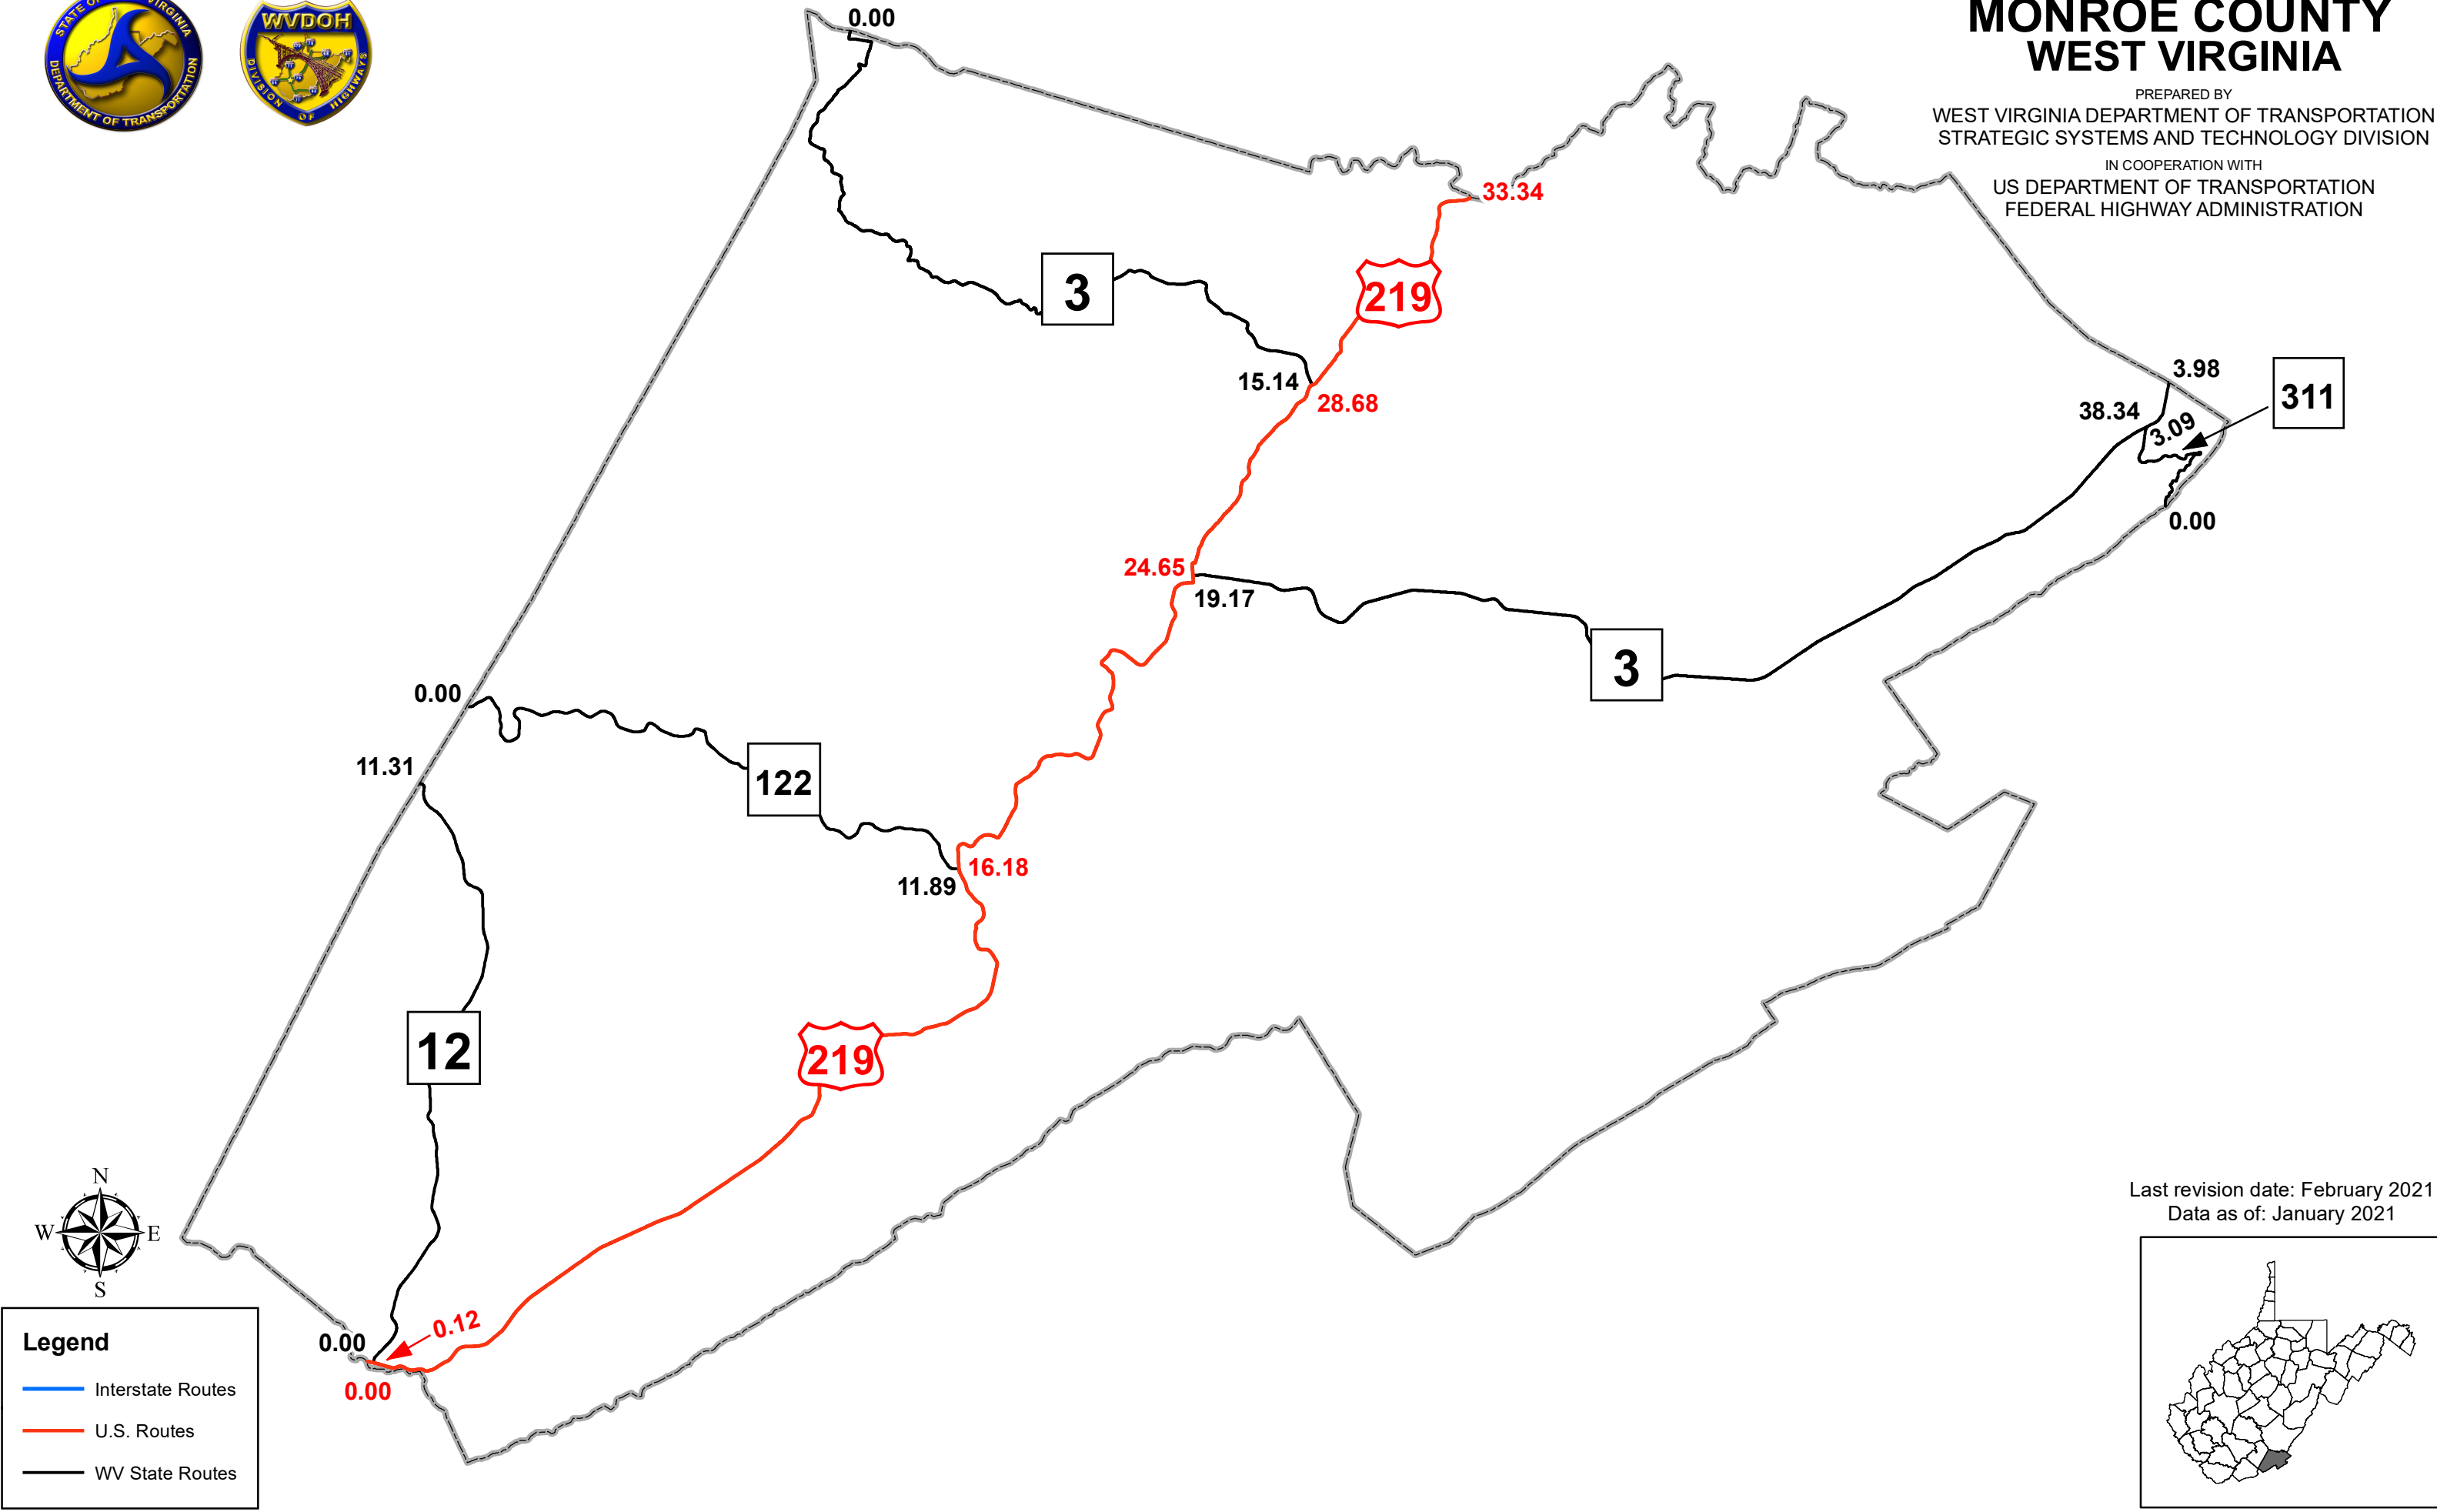

# GIS MILEPOINT MAP MONROE COUNTY WEST VIRGINIA

PREPARED BY  
WEST VIRGINIA DEPARTMENT OF TRANSPORTATION  
STRATEGIC SYSTEMS AND TECHNOLOGY DIVISION

IN COOPERATION WITH  
US DEPARTMENT OF TRANSPORTATION  
FEDERAL HIGHWAY ADMINISTRATION

**Legend**

- Interstate Routes
- U.S. Routes
- WV State Routes

Last revision date: February 2021  
Data as of: January 2021