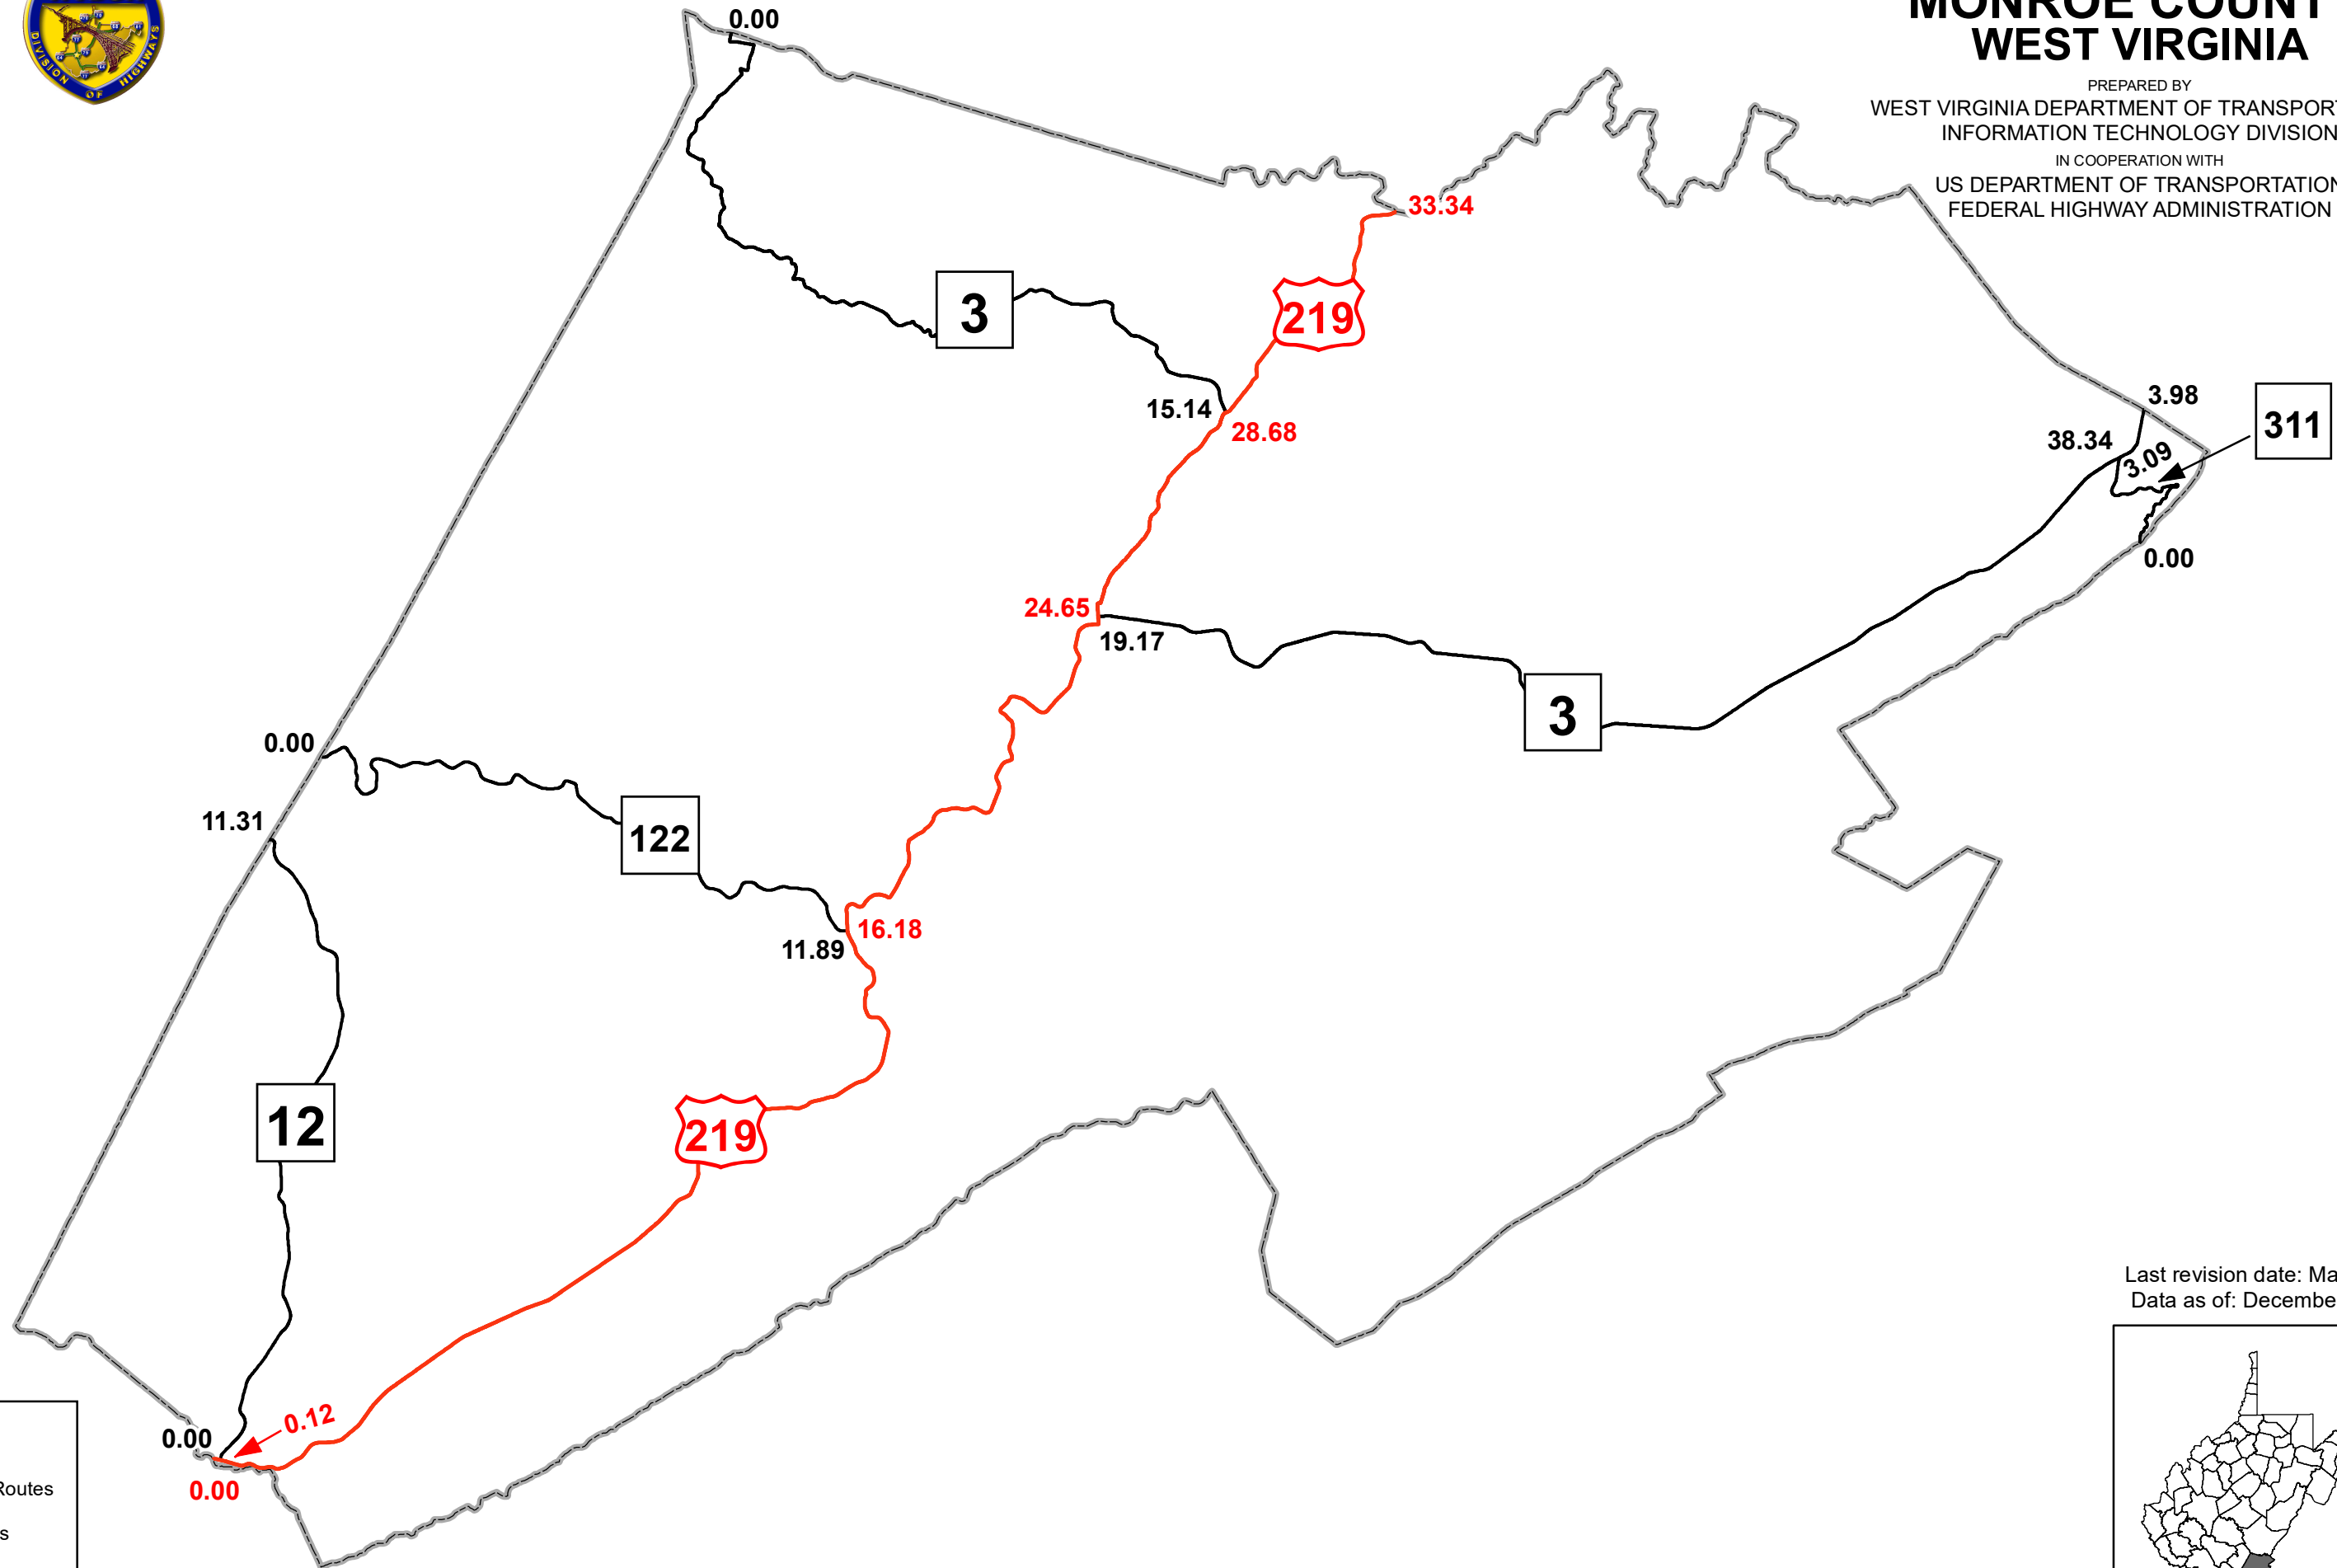

GIS MILEPOINT MAP MONROE COUNTY WEST VIRGINIA

PREPARED BY
WEST VIRGINIA DEPARTMENT OF TRANSPORTATION
INFORMATION TECHNOLOGY DIVISION
IN COOPERATION WITH
US DEPARTMENT OF TRANSPORTATION
FEDERAL HIGHWAY ADMINISTRATION

Legend

- Interstate Routes
- U.S. Routes
- WV State Routes

Last revision date: May 2023
Data as of: December 2022