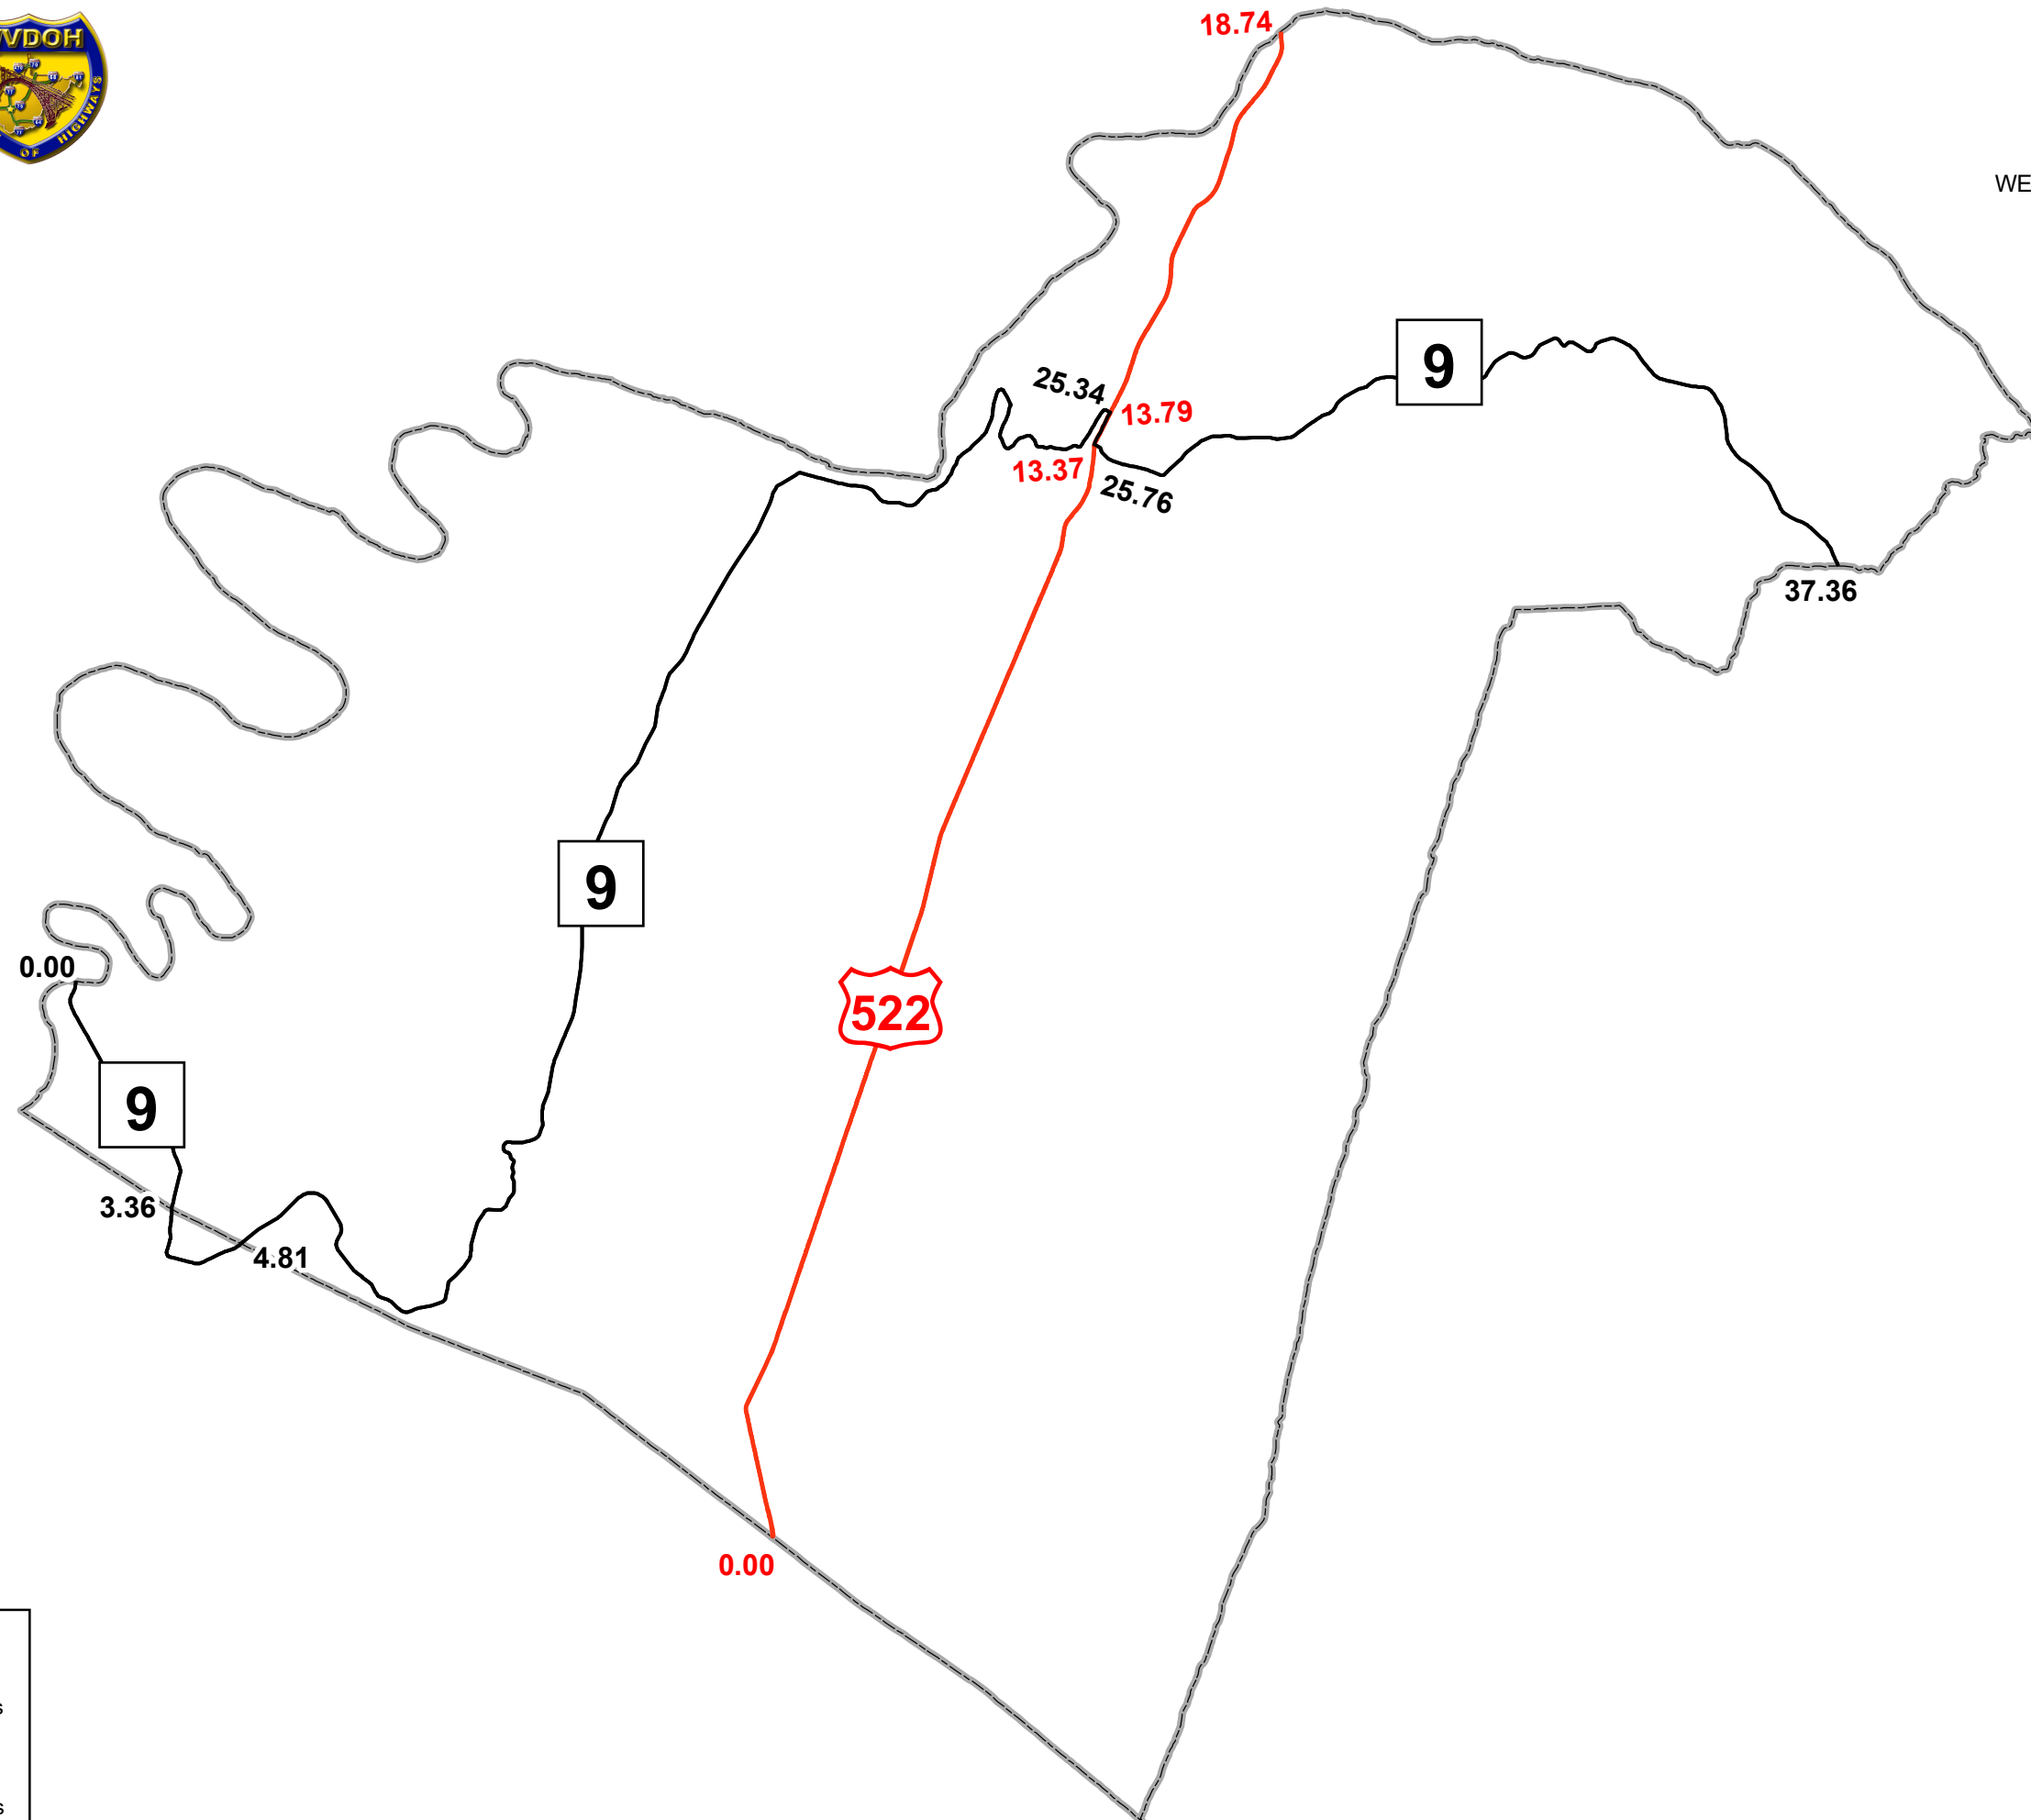

GIS MILEPOINT MAP MORGAN COUNTY WEST VIRGINIA

PREPARED BY
WEST VIRGINIA DEPARTMENT OF TRANSPORTATION
INFORMATION TECHNOLOGY DIVISION
IN COOPERATION WITH
US DEPARTMENT OF TRANSPORTATION
FEDERAL HIGHWAY ADMINISTRATION

Legend

- Interstate Routes
- U.S. Routes
- WV State Routes

Last revision date: May 2023
Data as of: December 2022