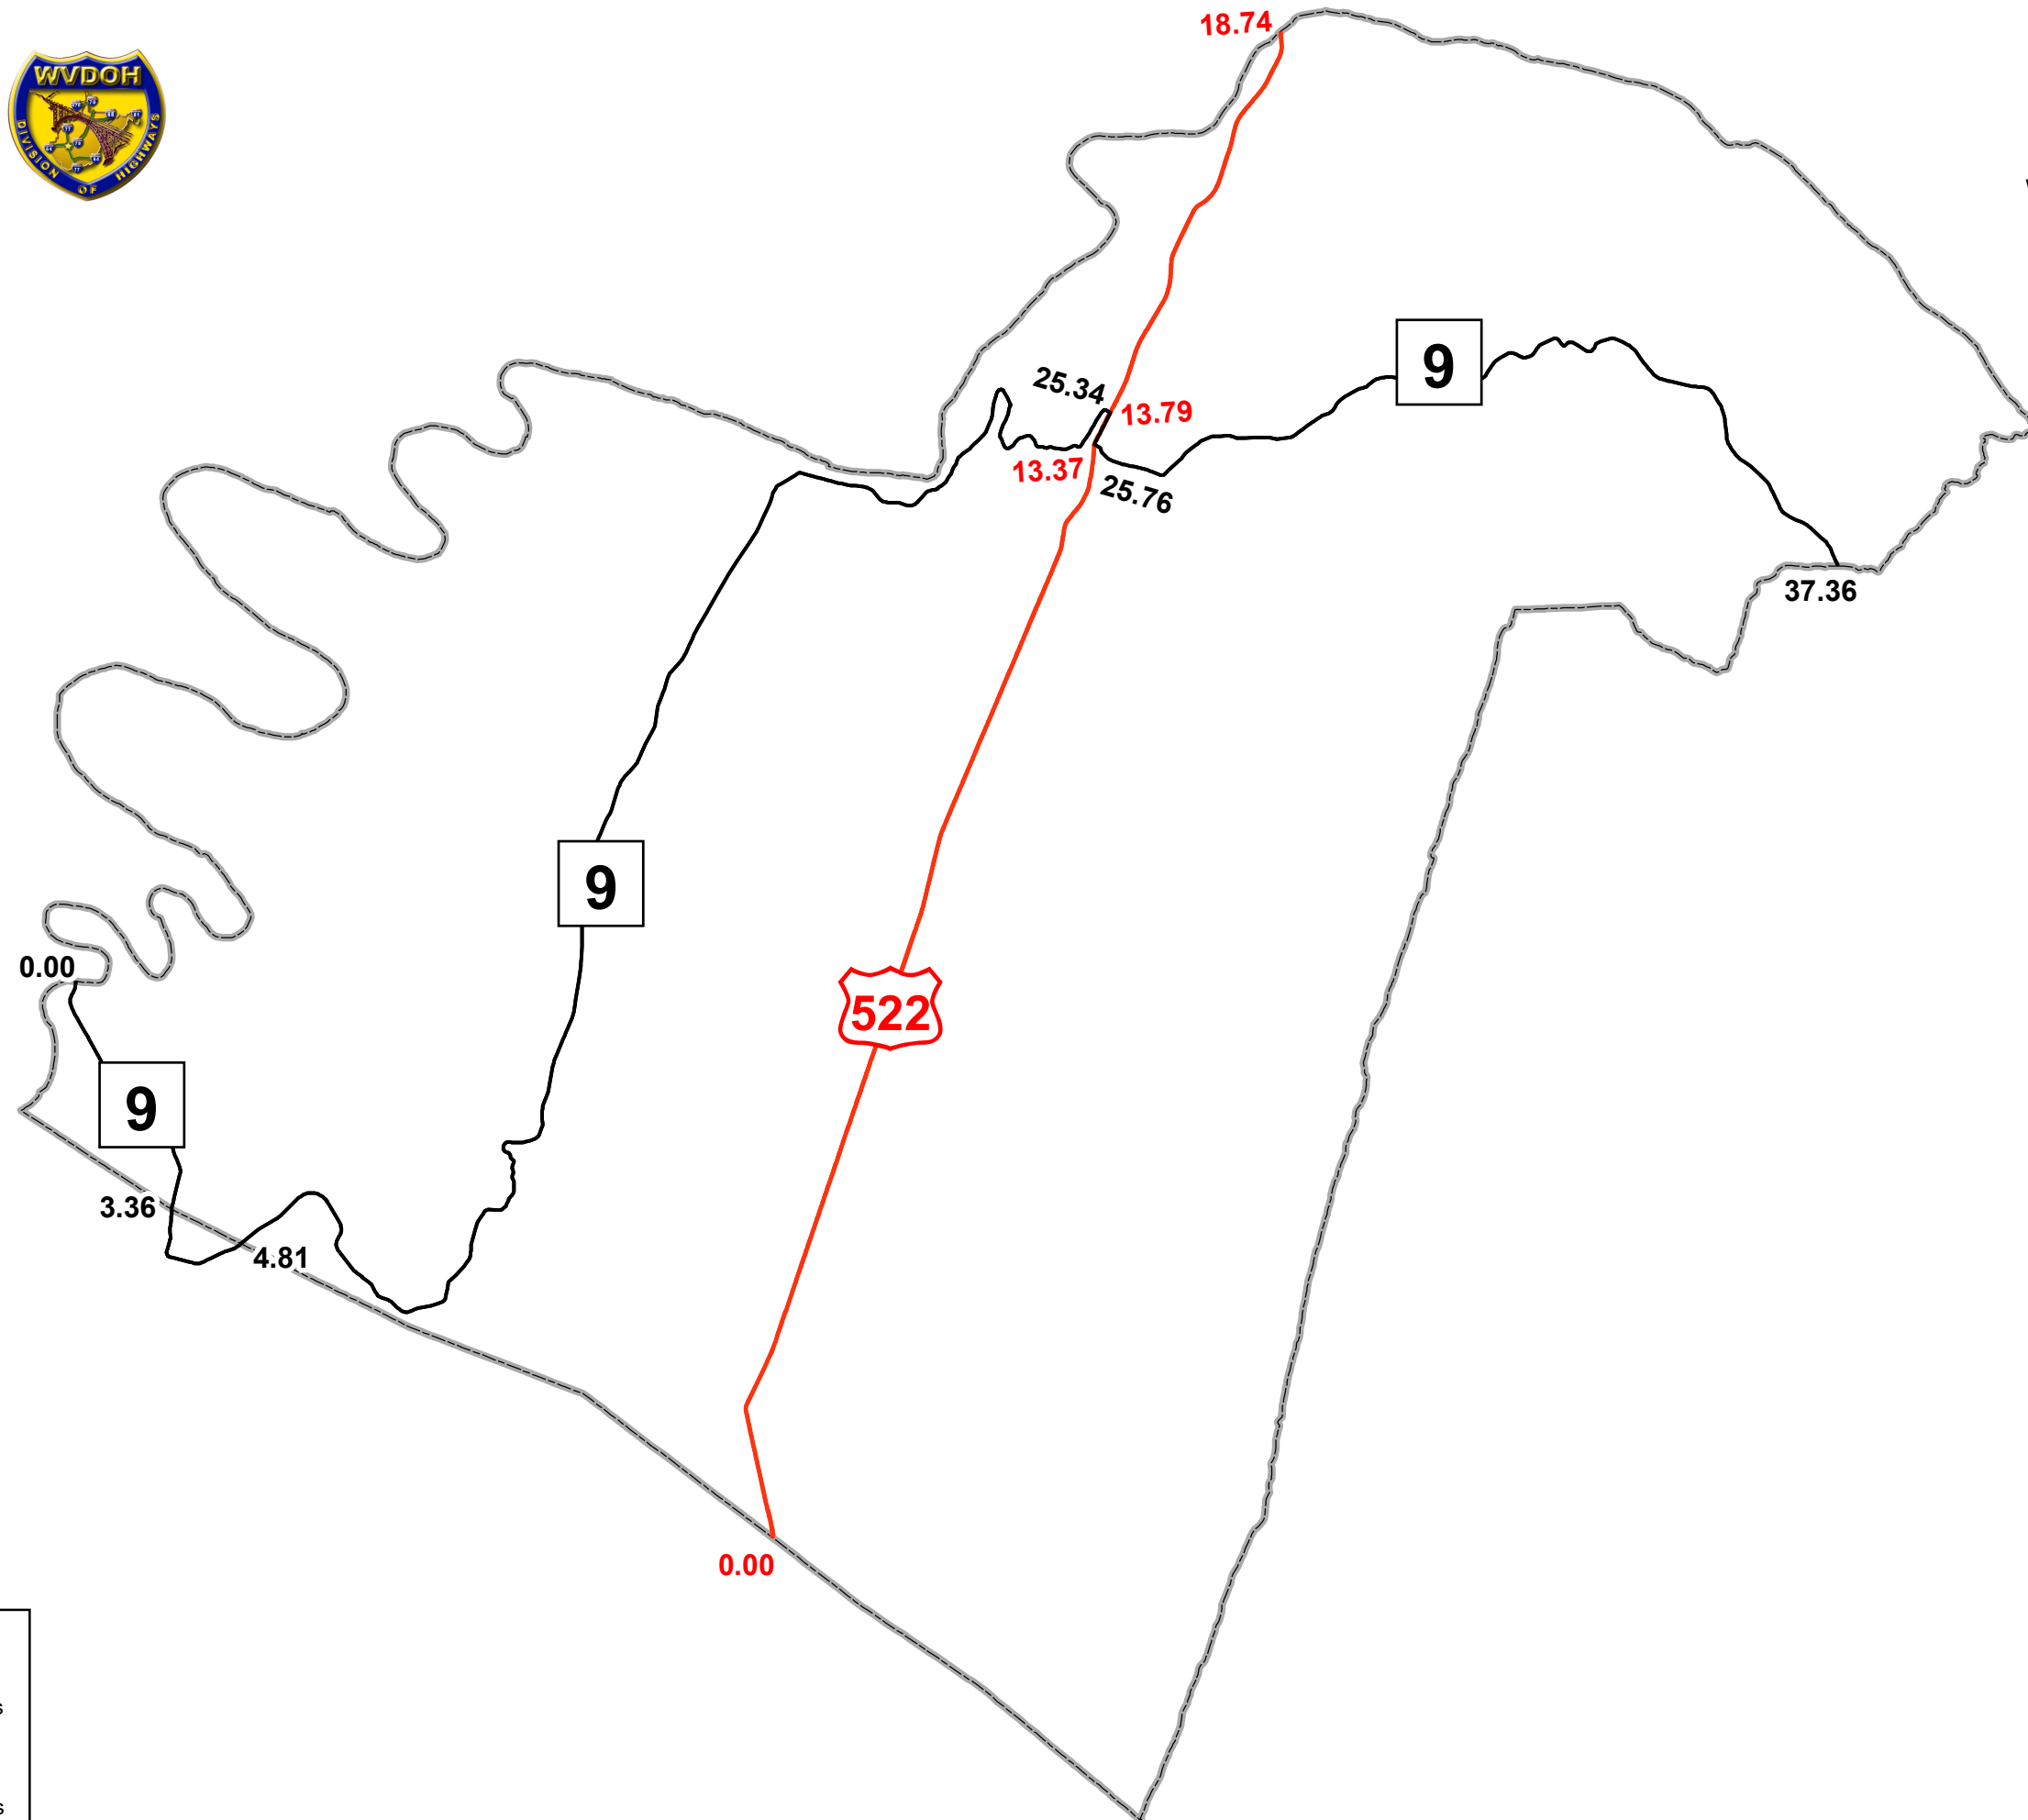

# GIS MILEPOINT MAP MORGAN COUNTY WEST VIRGINIA

PREPARED BY  
WEST VIRGINIA DEPARTMENT OF TRANSPORTATION  
STRATEGIC SYSTEMS AND TECHNOLOGY DIVISION

IN COOPERATION WITH  
US DEPARTMENT OF TRANSPORTATION  
FEDERAL HIGHWAY ADMINISTRATION

**Legend**

- Interstate Routes
- U.S. Routes
- WV State Routes

Last revision date: February 2021  
Data as of: January 2021